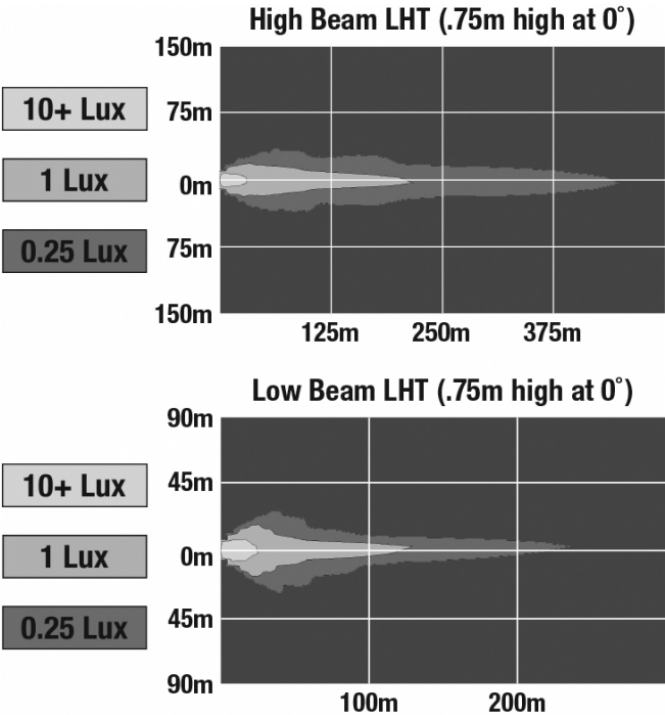

LED Headlights - Model 8700 Evolution 2

ELECTRICAL SPECIFICATIONS

Input Voltage	12-24V DC
Operating Voltage	9-32V DC
Transient Spike Protection	150V Peak @ 1 HZ-100 Pulses
Black Wire	Ground
White Wire	High Beam
Yellow Wire	Low Beam
Current Draw	3.00A @ 12V DC (High Beam) 2.00A @ 12V DC (Low Beam) 1.60A @ 24V DC (High Beam) 1.10A @ 24V DC (Low Beam)

J.W. SPEAKER 
Engineered. Lighting. Solutions.

LED Headlights - Model 8700 Evolution 2

PHOTOMETRIC SPECIFICATIONS

Raw Lumen Output	2,610 (High Beam); 1,770 (Low Beam)
Effective Lumen Output	1,150 (High Beam); 750 (Low Beam)
Candela Output	60,897 (High Beam) 35,003 (Low Beam)
Nominal LED Color Temperature	5000 K
Beam Pattern(s)	Forward Lighting - High Beam (DOT/ECE) Forward Lighting - Low Beam (ECE Left Hand) Signalization - Front Position