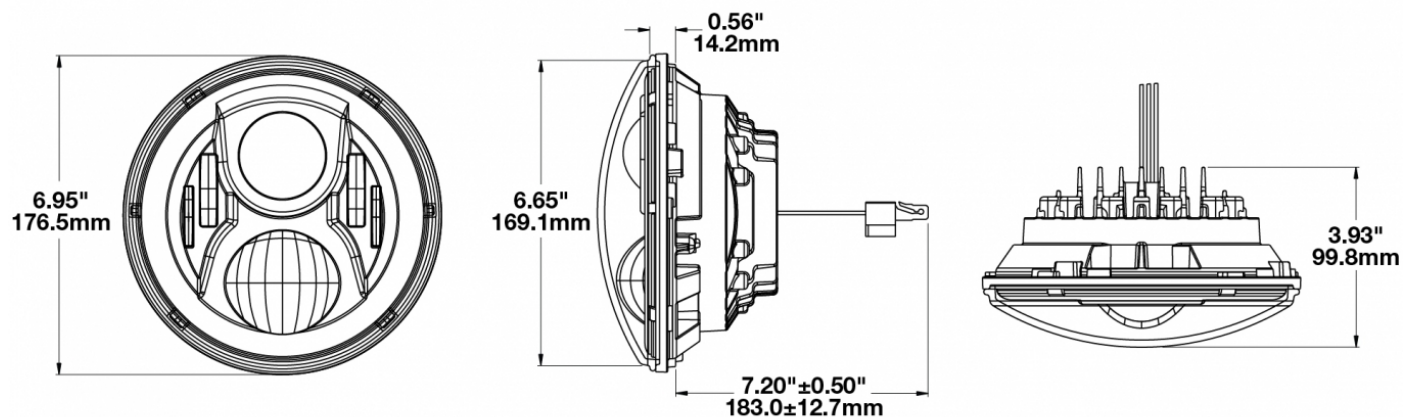

PRODUCT DIMENSIONS

Print date: 2017-09-26

© 2017 J.W. Speaker Corporation • Germantown, WI U.S.A.
www.jwspeaker.com • speaker@jwspeaker.com • 262.251.6660

J.W. SPEAKER
Engineered. Lighting. Solutions.