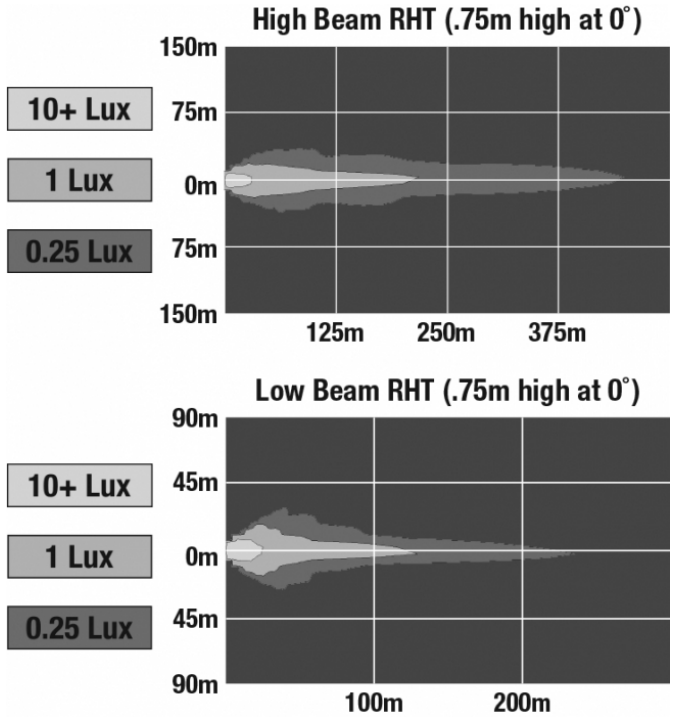

LED Headlights - Model 8700 Evolution 2

PRODUCT INFORMATION

Description	12-24V ECE LED RHT High & Low Beam Headlight with FP, DRL & Chrome Inner Bezel
Height	176.53 mm / 6.95 in
Width	252.73 mm / 9.95 in
Depth	99.82 mm / 3.93 in
Shape	Round
Outer Lens Material	Polycarbonate
Outer Lens Color	Clear
Housing Material	Aluminum
Housing Color	Gray
Bezel Color	Chrome
Retrofits	2D1 "PAR56" or 7" round headlights
Minimum Operating Temperature	-40 °C / -40 °F
Maximum Operating Temperature	65 °C / 149 °F
Connector or Wiring	H4
Mating Connector	H4 AMP#172615-2
Product Weight	2.31 lbs / 1.05 kgs

PRODUCT DIMENSIONS

ELECTRICAL SPECIFICATIONS

Input Voltage	12-24V DC
Operating Voltage	9-32V DC
Transient Spike Protection	150V Peak @ 1 HZ-100 Pulses
Black Wire	Ground
White Wire	High Beam
Yellow Wire	Low Beam
Red Wire	Front Position
Blue Wire	DRL
Current Draw	3.00A @ 12V DC (High Beam) 2.00A @ 12V DC (Low Beam) 1.60A @ 24V DC (High Beam) 1.10A @ 24V DC (Low Beam) 1.60A @ 12V DC (DRL) 0.80A @ 24V DC (DRL) 0.16A @ 12V DC (Front Position) 0.10A @ 24V DC (Front Position)

Buy America Standards
ECE Reg 7
Eco Friendly

ECE Reg 112
ECE Reg 87
IEC IP67

PHOTOMETRIC SPECIFICATIONS

Raw Lumen Output	2,610 (High Beam); 1,770 (Low Beam)
Effective Lumen Output	1,150 (High Beam); 750 (Low Beam)
Candela Output	60,897 (High Beam) 35,003 (Low Beam)
Nominal LED Color Temperature	5000 K
Beam Pattern(s)	Forward Lighting - Daytime Running Light Forward Lighting - High Beam (DOT/ECE) Forward Lighting - Low Beam (ECE Right Hand) Signalization - Front Position