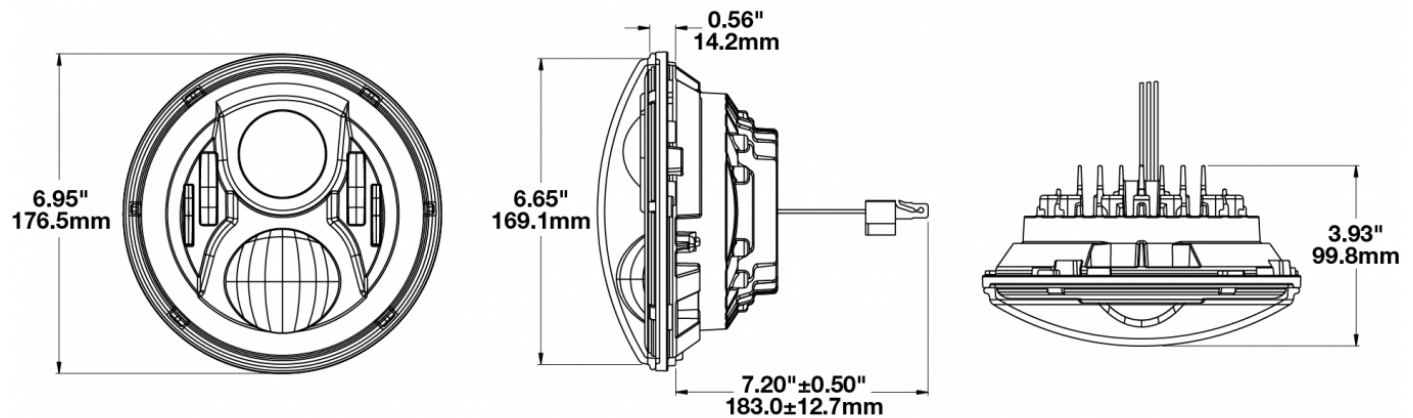

LED Headlights - Model 8700 Evolution 2

PRODUCT INFORMATION

Description	12-24V ECE LED RHT High & Low Beam Headlight with FP, DRL & Black Inner Bezel
Height	176.53 mm / 6.95 in
Width	252.73 mm / 9.95 in
Depth	99.82 mm / 3.93 in
Shape	Round
Outer Lens Material	Polycarbonate
Outer Lens Color	Clear
Housing Material	Aluminum
Housing Color	Gray
Bezel Color	Black
Retrofits	2D1 "PAR56" or 7" round headlights
Minimum Operating Temperature	-40 °C / -40 °F
Maximum Operating Temperature	65 °C / 149 °F
Connector or Wiring	H4
Mating Connector	H4 AMP#172615-2
Product Weight	2.31 lbs / 1.05 kgs

PRODUCT DIMENSIONS

ELECTRICAL SPECIFICATIONS

Input Voltage	12-24V DC
Operating Voltage	9-32V DC
Transient Spike Protection	150V Peak @ 1 HZ-100 Pulses
Black Wire	Ground
White Wire	High Beam
Yellow Wire	Low Beam
Red Wire	Front Position
Blue Wire	DRL
Current Draw	3.00A @ 12V DC (High Beam) 2.00A @ 12V DC (Low Beam) 1.60A @ 24V DC (High Beam) 1.10A @ 24V DC (Low Beam) 1.60A @ 12V DC (DRL) 0.80A @ 24V DC (DRL) 0.16A @ 12V DC (Front Position) 0.10A @ 24V DC (Front Position)