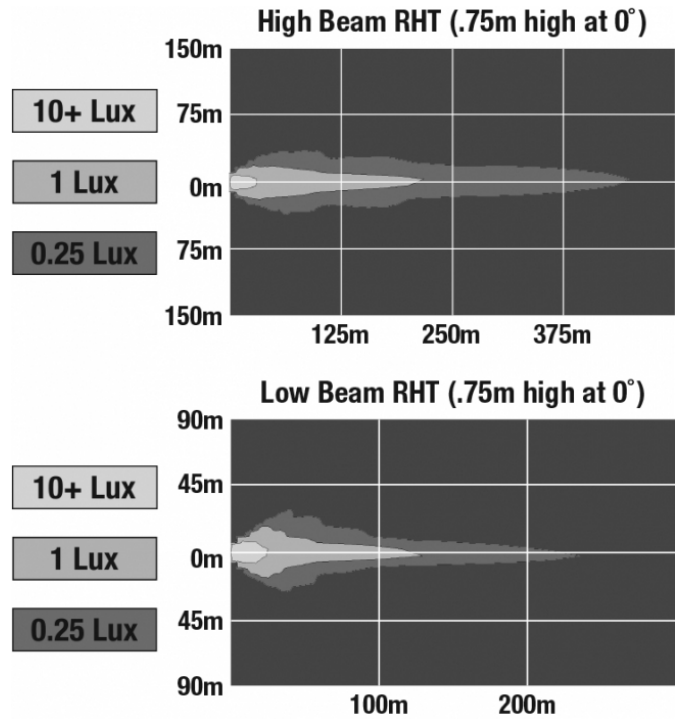

LED Headlights - Model 8700 Evolution 2

PRODUCT INFORMATION

Description	12-24V ECE LED RHT High & Low Beam Headlight with FP, DRL & Black Inner Bezel
Height	176.53 mm / 6.95 in
Width	252.73 mm / 9.95 in
Depth	99.82 mm / 3.93 in
Shape	Round
Outer Lens Material	Polycarbonate
Outer Lens Color	Clear
Housing Material	Aluminum
Housing Color	Gray
Bezel Color	Black
Retrofits	2D1 "PAR56" or 7" round headlights
Minimum Operating Temperature	-40 °C / -40 °F
Maximum Operating Temperature	65 °C / 149 °F
Connector or Wiring	H4
Mating Connector	H4 AMP#172615-2
Product Weight	2.31 lbs / 1.05 kgs

PRODUCT DIMENSIONS

ELECTRICAL SPECIFICATIONS

Input Voltage	12-24V DC
Operating Voltage	9-32V DC
Transient Spike Protection	150V Peak @ 1 HZ-100 Pulses
Black Wire	Ground
White Wire	High Beam
Yellow Wire	Low Beam
Red Wire	Front Position
Blue Wire	DRL
Current Draw	3.00A @ 12V DC (High Beam) 2.00A @ 12V DC (Low Beam) 1.60A @ 24V DC (High Beam) 1.10A @ 24V DC (Low Beam) 1.60A @ 12V DC (DRL) 0.80A @ 24V DC (DRL) 0.16A @ 12V DC (Front Position) 0.10A @ 24V DC (Front Position)

Buy America Standards	ECE Reg 112
ECE Reg 7	ECE Reg 87
Eco Friendly	IEC IP67

PHOTOMETRIC SPECIFICATIONS

Raw Lumen Output	2,610 (High Beam); 1,770 (Low Beam)
Effective Lumen Output	1,150 (High Beam); 750 (Low Beam)
Candela Output	60,897 (High Beam) 35,003 (Low Beam)
Nominal LED Color Temperature	5000 K
Beam Pattern(s)	Forward Lighting - Daytime Running Light Forward Lighting - High Beam (DOT/ECE) Forward Lighting - Low Beam (ECE Right Hand) Signalization - Front Position