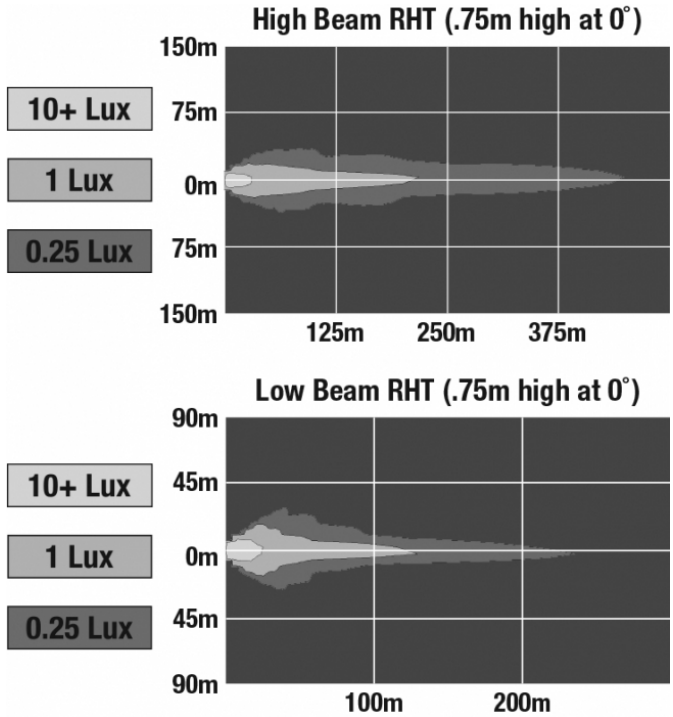

LED Headlights - Model 8700 Evolution 2

PRODUCT INFORMATION

Description	12-24V ECE LED RHT High & Low Beam Headlight with FP, DRL & Black Inner Bezel
Height	176.53 mm / 6.95 in
Width	252.73 mm / 9.95 in
Depth	99.82 mm / 3.93 in
Shape	Round
Outer Lens Material	Polycarbonate
Outer Lens Color	Clear
Housing Material	Aluminum
Housing Color	Gray
Bezel Color	Black
Retrofits	2D1 "PAR56" or 7" round headlights
Minimum Operating Temperature	-40 °C / -40 °F
Maximum Operating Temperature	65 °C / 149 °F
Connector or Wiring	H4
Mating Connector	H4 AMP#172615-2
Product Weight	2.31 lbs / 1.05 kgs

PRODUCT DIMENSIONS

ELECTRICAL SPECIFICATIONS

Input Voltage	12-24V DC
Operating Voltage	9-32V DC
Transient Spike Protection	150V Peak @ 1 HZ-100 Pulses
Black Wire	Ground
White Wire	High Beam
Yellow Wire	Low Beam
Red Wire	Front Position
Blue Wire	DRL
Current Draw	3.00A @ 12V DC (High Beam) 2.00A @ 12V DC (Low Beam) 1.60A @ 24V DC (High Beam) 1.10A @ 24V DC (Low Beam) 1.60A @ 12V DC (DRL) 0.80A @ 24V DC (DRL) 0.16A @ 12V DC (Front Position) 0.10A @ 24V DC (Front Position)

Buy America Standards	ECE Reg 112
ECE Reg 7	ECE Reg 87
Eco Friendly	IEC IP67

PHOTOMETRIC SPECIFICATIONS

Raw Lumen Output	2,610 (High Beam); 1,770 (Low Beam)
Effective Lumen Output	1,150 (High Beam); 750 (Low Beam)
Candela Output	60,897 (High Beam) 35,003 (Low Beam)
Nominal LED Color Temperature	5000 K
Beam Pattern(s)	Forward Lighting - Daytime Running Light Forward Lighting - High Beam (DOT/ECE) Forward Lighting - Low Beam (ECE Right Hand) Signalization - Front Position