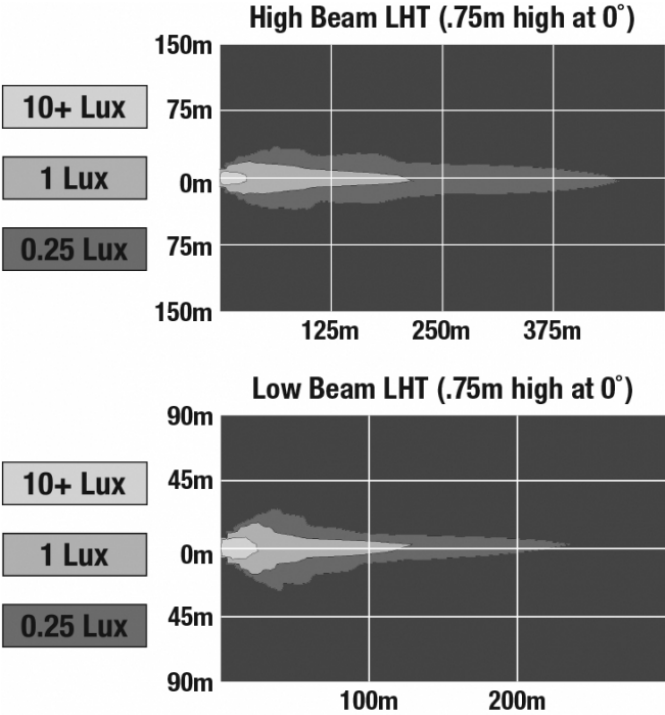

LED Headlights - Model 8700 Evolution 2

PRODUCT INFORMATION

Description	12-24V ECE LED LHT High & Low Beam Headlight with FP, DRL & Chrome Inner Bezel
Height	176.53 mm / 6.95 in
Width	252.73 mm / 9.95 in
Depth	99.82 mm / 3.93 in
Shape	Round
Outer Lens Material	Polycarbonate
Outer Lens Color	Clear
Housing Material	Aluminum
Housing Color	Gray
Bezel Color	Chrome
Retrofits	2D1 "PAR56" or 7" round headlights
Minimum Operating Temperature	-40 °C / -40 °F
Maximum Operating Temperature	65 °C / 149 °F
Connector or Wiring	H4
Mating Connector	H4 AMP#172615-2
Product Weight	2.31 lbs / 1.05 kgs

PRODUCT DIMENSIONS

ELECTRICAL SPECIFICATIONS

Input Voltage	12-24V DC
Operating Voltage	9-32V DC
Transient Spike Protection	150V Peak @ 1 HZ-100 Pulses
Black Wire	Ground
White Wire	High Beam
Yellow Wire	Low Beam
Red Wire	Front Position
Blue Wire	DRL
Current Draw	3.00A @ 12V DC (High Beam) 2.00A @ 12V DC (Low Beam) 1.60A @ 24V DC (High Beam) 1.10A @ 24V DC (Low Beam) 1.60A @ 12V DC (DRL) 0.80A @ 24V DC (DRL) 0.16A @ 12V DC (Front Position) 0.10A @ 24V DC (Front Position)

Buy America Standards	ECE Reg 112
ECE Reg 7	ECE Reg 87
Eco Friendly	IEC IP67

PHOTOMETRIC SPECIFICATIONS

Raw Lumen Output	2,610 (High Beam); 1,770 (Low Beam)
Effective Lumen Output	1,150 (High Beam); 750 (Low Beam)
Candela Output	60,897 (High Beam) 35,003 (Low Beam)
Nominal LED Color Temperature	5000 K
Beam Pattern(s)	Forward Lighting - Daytime Running Light Forward Lighting - High Beam (DOT/ECE) Forward Lighting - Low Beam (ECE Left Hand) Signalization - Front Position