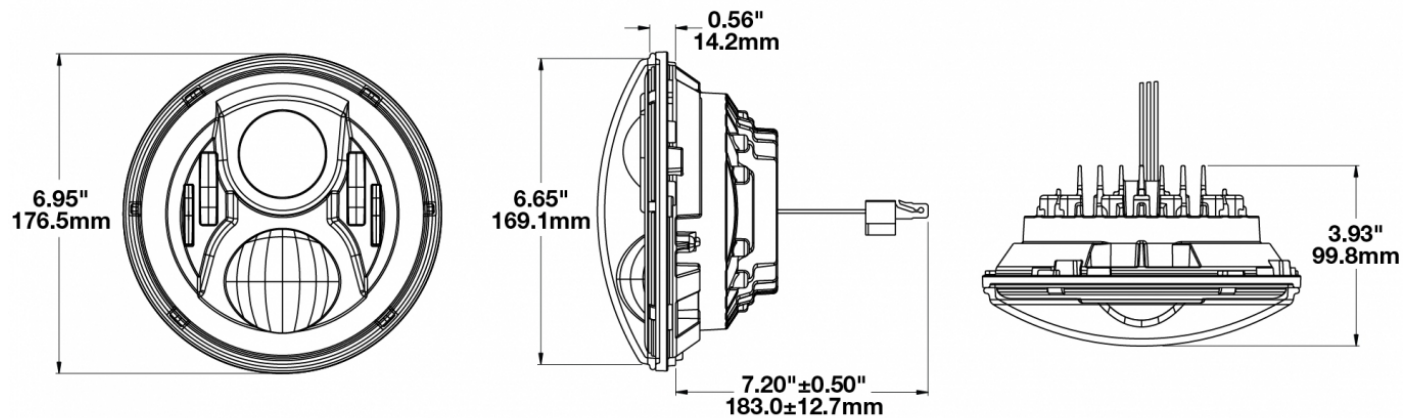

LED Headlights - Model 8700 Evolution 2

PRODUCT INFORMATION

Description	12-24V ECE LED LHT High & Low Beam Headlight with FP, DRL & Chrome Inner Bezel
Height	176.53 mm / 6.95 in
Width	252.73 mm / 9.95 in
Depth	99.82 mm / 3.93 in
Shape	Round
Outer Lens Material	Polycarbonate
Outer Lens Color	Clear
Housing Material	Aluminum
Housing Color	Gray
Bezel Color	Chrome
Retrofits	2D1 "PAR56" or 7" round headlights
Minimum Operating Temperature	-40 °C / -40 °F
Maximum Operating Temperature	65 °C / 149 °F
Connector or Wiring	H4
Mating Connector	H4 AMP#172615-2
Product Weight	2.31 lbs / 1.05 kgs

PRODUCT DIMENSIONS

ELECTRICAL SPECIFICATIONS

Input Voltage	12-24V DC
Operating Voltage	9-32V DC
Transient Spike Protection	150V Peak @ 1 HZ-100 Pulses
Black Wire	Ground
White Wire	High Beam
Yellow Wire	Low Beam
Red Wire	Front Position
Blue Wire	DRL
Current Draw	3.00A @ 12V DC (High Beam) 2.00A @ 12V DC (Low Beam) 1.60A @ 24V DC (High Beam) 1.10A @ 24V DC (Low Beam) 1.60A @ 12V DC (DRL) 0.80A @ 24V DC (DRL) 0.16A @ 12V DC (Front Position) 0.10A @ 24V DC (Front Position)

Buy America Standards	ECE Reg 112
ECE Reg 7	ECE Reg 87
Eco Friendly	IEC IP67

PHOTOMETRIC SPECIFICATIONS

Raw Lumen Output	2,610 (High Beam); 1,770 (Low Beam)
Effective Lumen Output	1,150 (High Beam); 750 (Low Beam)
Candela Output	60,897 (High Beam) 35,003 (Low Beam)
Nominal LED Color Temperature	5000 K
Beam Pattern(s)	Forward Lighting - Daytime Running Light Forward Lighting - High Beam (DOT/ECE) Forward Lighting - Low Beam (ECE Left Hand) Signalization - Front Position