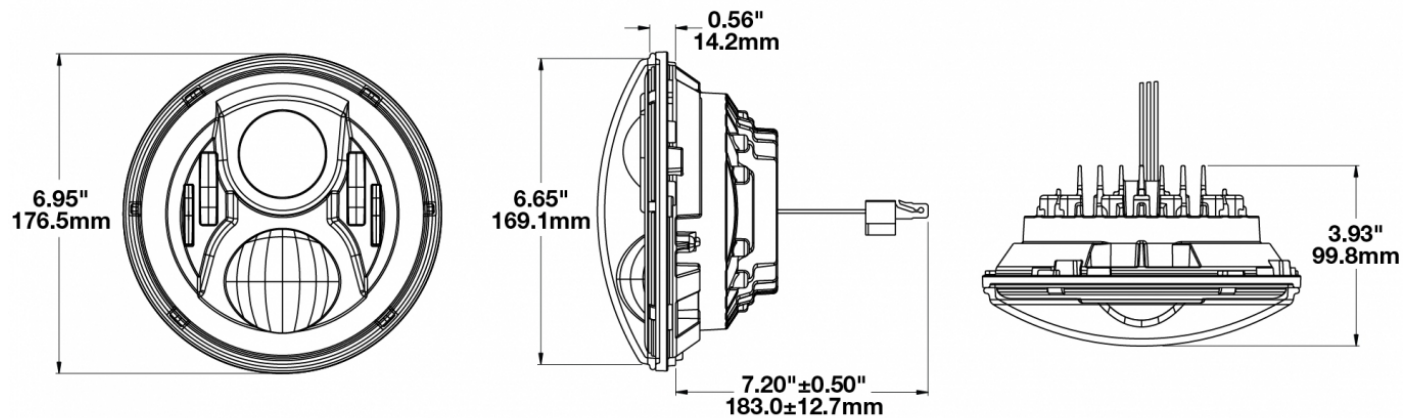

LED Headlights - Model 8700 Evolution 2

PRODUCT DIMENSIONS

ELECTRICAL SPECIFICATIONS

Input Voltage	12-24V DC
Operating Voltage	9-32V DC
Transient Spike Protection	150V Peak @ 1 HZ-100 Pulses
Black Wire	Ground
White Wire	High Beam
Yellow Wire	Low Beam
Red Wire	Front Position
Blue Wire	DRL
Current Draw	3.00A @ 12V DC (High Beam) 2.00A @ 12V DC (Low Beam) 1.60A @ 24V DC (High Beam) 1.10A @ 24V DC (Low Beam) 1.60A @ 12V DC (DRL) 0.80A @ 24V DC (DRL) 0.16A @ 12V DC (Front Position) 0.10A @ 24V DC (Front Position)

Print date: 2017-08-16

© 2017 J.W. Speaker Corporation • Germantown, WI U.S.A.
www.jwspeaker.com • speaker@jwspeaker.com • 262.251.6660

J.W. SPEAKER
Engineered. Lighting. Solutions.