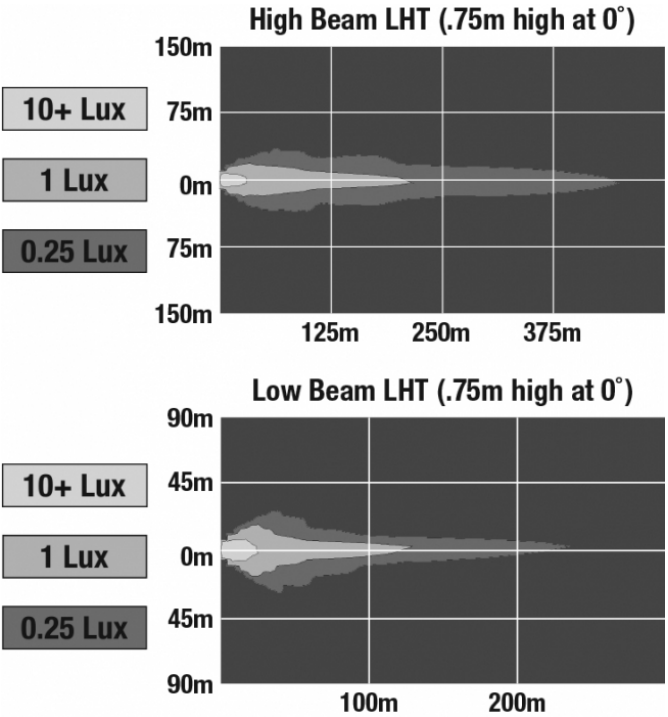

LED Headlights - Model 8700 Evolution 2

PRODUCT INFORMATION

Description	12-24V ECE LED LHT High & Low Beam Headlight with FP, DRL & Black Inner Bezel
Height	176.53 mm / 6.95 in
Width	252.73 mm / 9.95 in
Depth	99.82 mm / 3.93 in
Shape	Round
Outer Lens Material	Polycarbonate
Outer Lens Color	Clear
Housing Material	Aluminum
Housing Color	Gray
Bezel Color	Black
Retrofits	2D1 "PAR56" or 7" round headlights
Minimum Operating Temperature	-40 °C / -40 °F
Maximum Operating Temperature	65 °C / 149 °F
Connector or Wiring	H4
Mating Connector	H4 AMP#172615-2
Product Weight	2.31 lbs / 1.05 kgs

PRODUCT DIMENSIONS

ELECTRICAL SPECIFICATIONS

Input Voltage	12-24V DC
Operating Voltage	9-32V DC
Transient Spike Protection	150V Peak @ 1 HZ-100 Pulses
Black Wire	Ground
White Wire	High Beam
Yellow Wire	Low Beam
Red Wire	Front Position
Blue Wire	DRL
Current Draw	3.00A @ 12V DC (High Beam) 2.00A @ 12V DC (Low Beam) 1.60A @ 24V DC (High Beam) 1.10A @ 24V DC (Low Beam) 1.60A @ 12V DC (DRL) 0.80A @ 24V DC (DRL) 0.16A @ 12V DC (Front Position) 0.10A @ 24V DC (Front Position)

Buy America Standards	ECE Reg 112
ECE Reg 7	ECE Reg 87
Eco Friendly	IEC IP67

PHOTOMETRIC SPECIFICATIONS

Raw Lumen Output	2,610 (High Beam); 1,770 (Low Beam)
Effective Lumen Output	1,150 (High Beam); 750 (Low Beam)
Candela Output	60,897 (High Beam) 35,003 (Low Beam)
Nominal LED Color Temperature	5000 K
Beam Pattern(s)	Forward Lighting - Daytime Running Light Forward Lighting - High Beam (DOT/ECE) Forward Lighting - Low Beam (ECE Left Hand) Signalization - Front Position