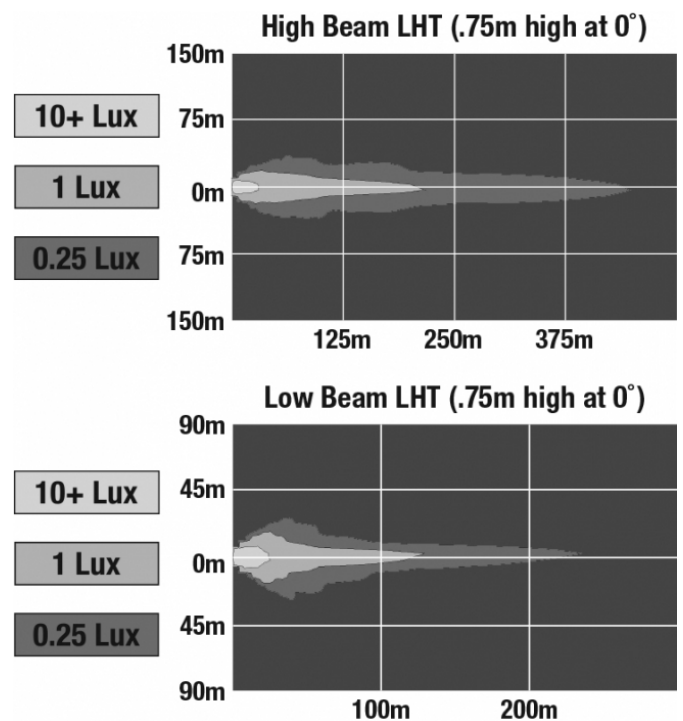

Print date: 2017-10-18

© 2017 J.W. Speaker Corporation • Germantown, WI U.S.A.
www.jwspeaker.com • speaker@jwspeaker.com • 262.251.6660