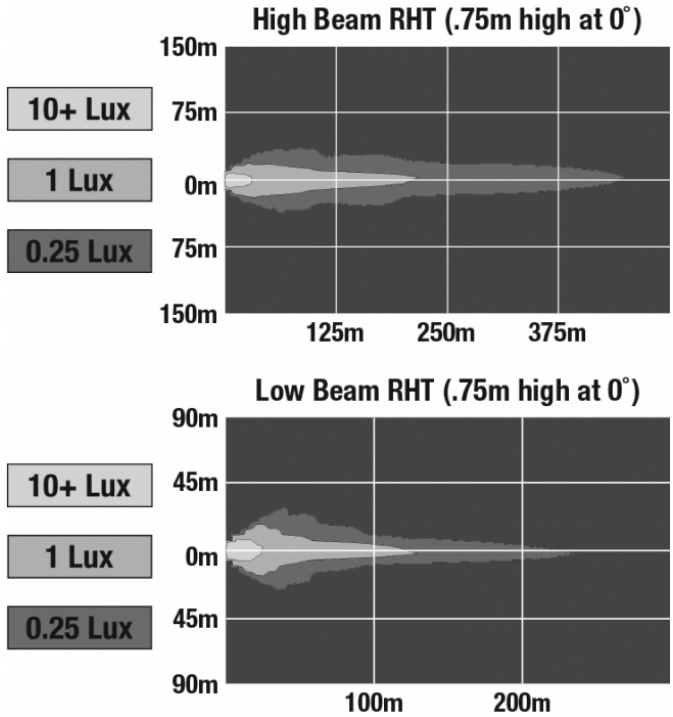

LED Headlights - Model 8700 Evolution 2

PRODUCT INFORMATION

Description	12-24V DOT LED High & Low Beam Headlight with Chrome Inner Bezel
Height	176.53 mm / 6.95 in
Width	176.53 mm / 6.95 in
Depth	99.82 mm / 3.93 in
Shape	Round
Outer Lens Material	Polycarbonate
Outer Lens Color	Clear
Housing Material	Die-Cast Aluminum
Housing Color	Black
Bezel Color	Chrome
Retrofits	2D1 "PAR56" or 7" round headlights
Minimum Operating Temperature	-40 °C / -40 °F
Maximum Operating Temperature	65 °C / 149 °F
Connector or Wiring	H4
Mating Connector	H4 AMP#172615-2
Product Weight	2.31 lbs / 1.05 kgs
Shipping Weight	3.50 lbs / 1.59 kgs

PRODUCT DIMENSIONS

ELECTRICAL SPECIFICATIONS

Input Voltage	12-24V DC
Operating Voltage	9-32V DC
Transient Spike Protection	150V Peak @ 1 HZ-100 Pulses
Black Wire	Ground
White Wire	High Beam
Yellow Wire	Low Beam
Current Draw	3.00A @ 12V DC (High Beam) 2.00A @ 12V DC (Low Beam) 1.60A @ 24V DC (High Beam) 1.10A @ 24V DC (Low Beam)

Buy America Standards
 FMVSS 108 Table XIX
 IEC IP67

Eco Friendly
 FMVSS 108 Table XVIII

PHOTOMETRIC SPECIFICATIONS

Raw Lumen Output	2,610 (High Beam); 1,770 (Low Beam)
Effective Lumen Output	1,150 (High Beam); 750 (Low Beam)
Candela Output	60,897 (High Beam) 35,003 (Low Beam)
Nominal LED Color Temperature	5000 K
Beam Pattern(s)	Forward Lighting - High Beam (DOT/ECE) Forward Lighting - Low Beam (DOT)