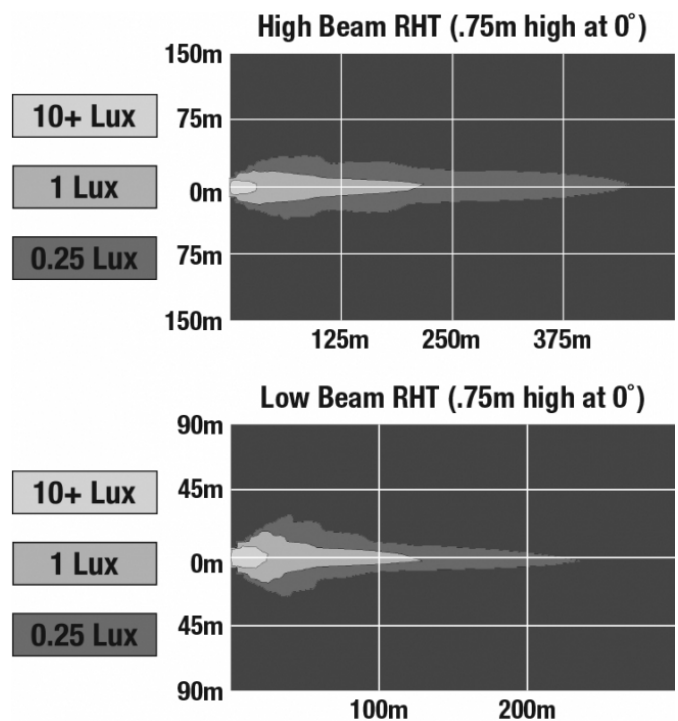

LED Headlights - Model 8700 Evolution 2

PRODUCT INFORMATION

Description	12-24V DOT LED High & Low Beam Headlight with Black Inner Bezel
Height	176.53 mm / 6.95 in
Width	176.53 mm / 6.95 in
Depth	99.82 mm / 3.93 in
Shape	Round
Outer Lens Material	Polycarbonate
Outer Lens Color	Clear
Housing Material	Die-Cast Aluminum
Housing Color	Gray
Bezel Color	Black
Retrofits	2D1 "PAR56" or 7" round headlights
Minimum Operating Temperature	-40 °C / -40 °F
Maximum Operating Temperature	65 °C / 149 °F
Connector or Wiring	H4
Mating Connector	H4 AMP#172615-2
Product Weight	2.31 lbs / 1.05 kgs
Shipping Weight	3.50 lbs / 1.59 kgs

PRODUCT DIMENSIONS

ELECTRICAL SPECIFICATIONS

Input Voltage	12-24V DC
Operating Voltage	9-32V DC
Transient Spike Protection	150V Peak @ 1 HZ-100 Pulses
Black Wire	Ground
White Wire	High Beam
Yellow Wire	Low Beam
Current Draw	3.00A @ 12V DC (High Beam) 2.00A @ 12V DC (Low Beam) 1.60A @ 24V DC (High Beam) 1.10A @ 24V DC (Low Beam)

Buy America Standards
FMVSS 108 Table XIX
IEC IP67

Eco Friendly
FMVSS 108 Table XVIII

PHOTOMETRIC SPECIFICATIONS

Raw Lumen Output	2,610 (High Beam); 1,770 (Low Beam)
Effective Lumen Output	1,150 (High Beam); 750 (Low Beam)
Candela Output	60,897 (High Beam) 35,003 (Low Beam)
Nominal LED Color Temperature	5000 K
Beam Pattern(s)	Forward Lighting - High Beam (DOT/ECE) Forward Lighting - Low Beam (DOT)