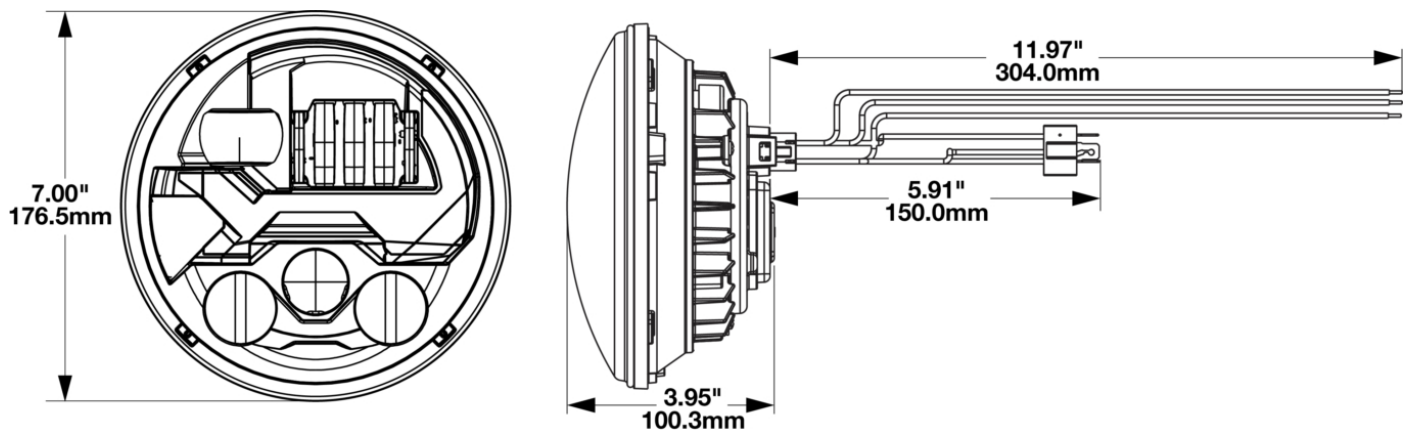

PRODUCT DIMENSIONS

Print date: 2024-12-12

© 2024 J.W. Speaker Corporation • Germantown, WI U.S.A.
www.jwspeaker.com • speaker@jwspeaker.com • 262.251.6660

J.W. SPEAKER
Engineered. Lighting. Solutions.