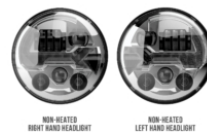

Part Number
0558123

12V RHT DOT/ECE LED
High/Low Beam
Headlight - Chrome - 2
Light Kit