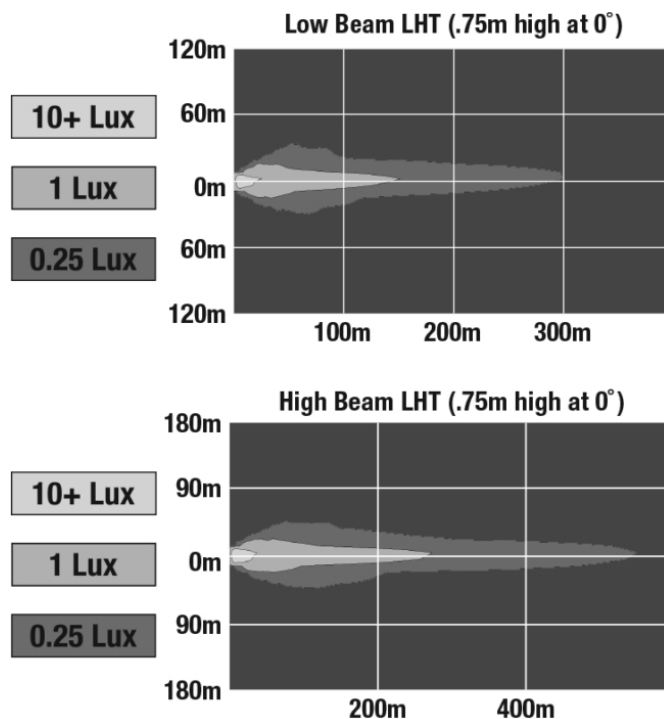

## PRODUCT INFORMATION

<b>Description</b>	12V LHT ECE LED High/Low Beam Heated Headlight - Chrome - Single LH Light
<b>Height</b>	176.50 mm / 6.95 in
<b>Width</b>	176.50 mm / 6.95 in
<b>Depth</b>	112.00 mm / 4.41 in
<b>Shape</b>	Round
<b>Outer Lens Material</b>	Polycarbonate
<b>Outer Lens Color</b>	Clear
<b>Housing Material</b>	Aluminum
<b>Housing Color</b>	Black
<b>Bezel Color</b>	Chrome
<b>Retrofits</b>	7" Round Headlights or 2D1 PAR56
<b>Minimum Operating Temperature</b>	-40 °C / -40 °F
<b>Maximum Operating Temperature</b>	65 °C / 149 °F
<b>Connector or Wiring</b>	H4 / (3X) 11.97" Flying Leads
<b>Product Weight</b>	2.48 lbs / 1.12 kgs
<b>Shipping Weight</b>	3.35 lbs / 1.52 kgs

## ELECTRICAL SPECIFICATIONS

---

<b>Input Voltage</b>	12V DC
<b>Operating Voltage</b>	9-16V DC
<b>Transient Spike Protection</b>	150V Peak @ 1 HZ-100 Pulses
<b>Black Wire</b>	Ground
<b>Yellow Wire</b>	Low Beam
<b>White Wire</b>	High Beam
<b>Brown Wire</b>	Front turn
<b>Red Wire</b>	Position
<b>Blue Wire</b>	DRL
<b>Current Draw</b>	2.33A @ 12V DC (Low Beam) 3.25A @ 12V DC (High Beam) 3.00A @ 12V DC (Front Turn) 0.45A @ 12V DC (Position) 3.00A @ 12V DC (DRL) 5.70A @ 12V DC (Low Beam w/Heat) 6.40A @ 12V DC (High Beam w/Heat) 5.50A @ 12V DC (Front Turn w/Heat) 2.70A @ 12V DC (Position w/Heat) 5.50A @ 12V DC (DRL w/Heat)

## PHOTOMETRIC SPECIFICATIONS

<b>Raw Lumen Output</b>	3,600 (High Beam); 3,020 (Low Beam)
<b>Effective Lumen Output</b>	1,320 (High Beam); 1,201 (Low Beam)
<b>Candela Output</b>	68,800 (High Beam) 24,800 (Low Beam)
<b>Nominal LED Color Temperature</b>	5000 K
<b>Beam Pattern(s)</b>	Forward Lighting - Daytime Running Light Forward Lighting - High Beam (ECE) Forward Lighting - Low Beam (ECE Left Hand) Signalization - Front Position Signalization - Turn (Front)