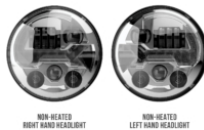

Part Number
0558243

12V LHT ECE LED
High/Low Beam
Headlight - Chrome - 2
Light Kit