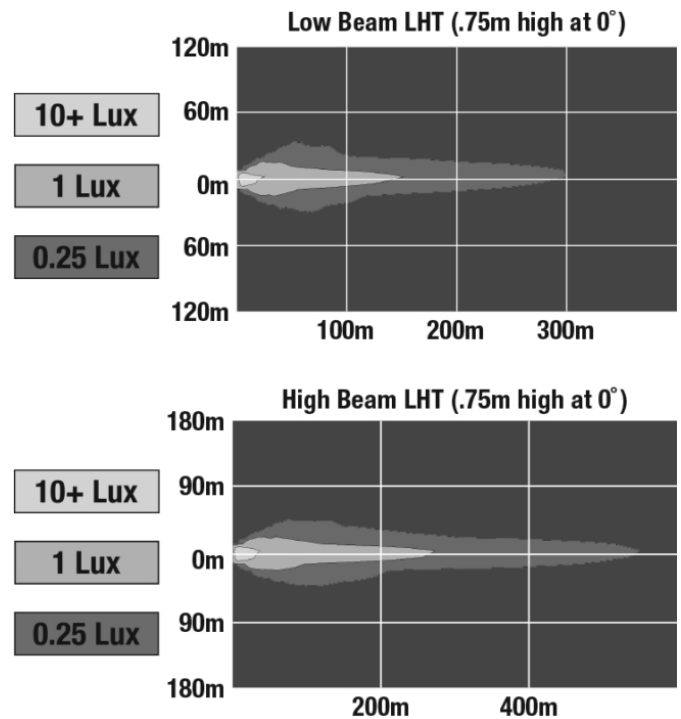

## PRODUCT INFORMATION

<b>Description</b>	12V LHT ECE LED High/Low Beam Heated Headlight - Chrome - Single LH Light
<b>Height</b>	176.50 mm / 6.95 in
<b>Width</b>	176.50 mm / 6.95 in
<b>Depth</b>	112.00 mm / 4.41 in
<b>Shape</b>	Round
<b>Outer Lens Material</b>	Polycarbonate
<b>Outer Lens Color</b>	Clear
<b>Housing Material</b>	Aluminum
<b>Housing Color</b>	Black
<b>Bezel Color</b>	Chrome
<b>Retrofits</b>	7" Round Headlights or 2D1 PAR56
<b>Minimum Operating Temperature</b>	-40 °C / -40 °F
<b>Maximum Operating Temperature</b>	65 °C / 149 °F
<b>Connector or Wiring</b>	H4 / (3X) 11.97" Flying Leads
<b>Product Weight</b>	2.48 lbs / 1.12 kgs
<b>Shipping Weight</b>	3.35 lbs / 1.52 kgs

## ELECTRICAL SPECIFICATIONS

<b>Input Voltage</b>	12V DC
<b>Operating Voltage</b>	9-16V DC
<b>Transient Spike Protection</b>	150V Peak @ 1 HZ-100 Pulses
<b>Black Wire</b>	Ground
<b>Yellow Wire</b>	Low Beam
<b>White Wire</b>	High Beam
<b>Brown Wire</b>	Front turn
<b>Red Wire</b>	Position
<b>Blue Wire</b>	DRL
<b>Current Draw</b>	2.33A @ 12V DC (Low Beam) 3.25A @ 12V DC (High Beam) 3.00A @ 12V DC (Front Turn) 0.45A @ 12V DC (Position) 3.00A @ 12V DC (DRL) 5.70A @ 12V DC (Low Beam w/Heat) 6.40A @ 12V DC (High Beam w/Heat) 5.50A @ 12V DC (Front Turn w/Heat) 2.70A @ 12V DC (Position w/Heat) 5.50A @ 12V DC (DRL w/Heat)

## PHOTOMETRIC SPECIFICATIONS

<b>Raw Lumen Output</b>	3,600 (High Beam); 3,020 (Low Beam)
<b>Effective Lumen Output</b>	1,320 (High Beam); 1,201 (Low Beam)
<b>Candela Output</b>	68,800 (High Beam) 24,800 (Low Beam)
<b>Nominal LED Color Temperature</b>	5000 K
<b>Beam Pattern(s)</b>	Forward Lighting - Daytime Running Light Forward Lighting - High Beam (ECE) Forward Lighting - Low Beam (ECE Left Hand) Signalization - Front Position Signalization - Turn (Front)