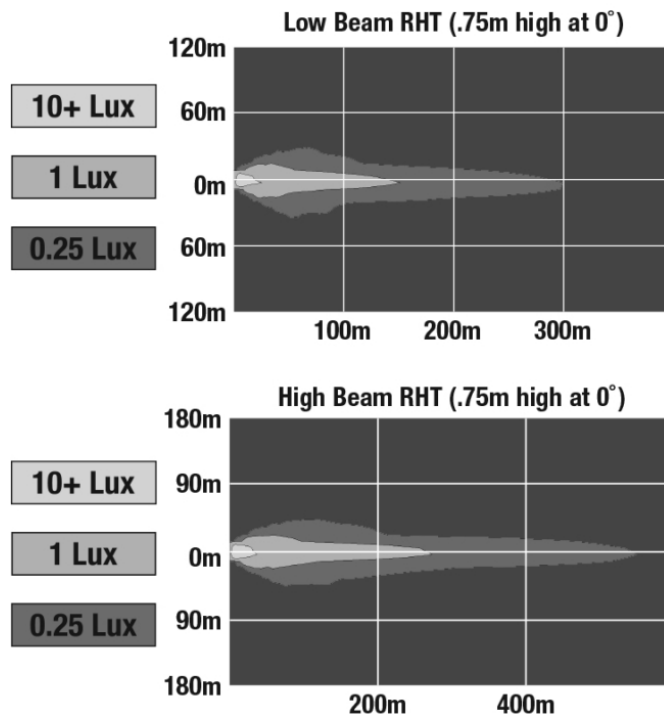

## PRODUCT INFORMATION

<b>Description</b>	12V LHT ECE LED High/Low Beam Heated Headlight - Chrome - Single RH Light
<b>Height</b>	176.50 mm / 6.95 in
<b>Width</b>	176.50 mm / 6.95 in
<b>Depth</b>	112.00 mm / 4.41 in
<b>Shape</b>	Round
<b>Outer Lens Material</b>	Polycarbonate
<b>Outer Lens Color</b>	Clear
<b>Housing Material</b>	Aluminum
<b>Housing Color</b>	Black
<b>Bezel Color</b>	Chrome
<b>Retrofits</b>	7" Round Headlights or 2D1 PAR56
<b>Minimum Operating Temperature</b>	-40 °C / -40 °F
<b>Maximum Operating Temperature</b>	65 °C / 149 °F
<b>Connector or Wiring</b>	H4 / (3X) 11.97" Flying Leads
<b>Product Weight</b>	2.48 lbs / 1.12 kgs
<b>Shipping Weight</b>	3.35 lbs / 1.52 kgs

## ELECTRICAL SPECIFICATIONS

<b>Input Voltage</b>	12V DC
<b>Operating Voltage</b>	9-16V DC
<b>Transient Spike Protection</b>	150V Peak @ 1 HZ-100 Pulses
<b>Black Wire</b>	Ground
<b>Yellow Wire</b>	Low Beam
<b>White Wire</b>	High Beam
<b>Brown Wire</b>	Front turn
<b>Red Wire</b>	Position
<b>Blue Wire</b>	DRL
<b>Current Draw</b>	2.33A @ 12V DC (Low Beam) 3.25A @ 12V DC (High Beam) 3.00A @ 12V DC (Front Turn) 0.45A @ 12V DC (Position) 3.00A @ 12V DC (DRL) 5.70A @ 12V DC (Low Beam w/Heat) 6.40A @ 12V DC (High Beam w/Heat) 5.50A @ 12V DC (Front Turn w/Heat) 2.70A @ 12V DC (Position w/Heat) 5.50A @ 12V DC (DRL w/Heat)

## PHOTOMETRIC SPECIFICATIONS

<b>Raw Lumen Output</b>	3,600 (High Beam); 3,020 (Low Beam)
<b>Effective Lumen Output</b>	1,320 (High Beam); 1,201 (Low Beam)
<b>Candela Output</b>	68,800 (High Beam) 24,800 (Low Beam)
<b>Nominal LED Color Temperature</b>	5000 K
<b>Beam Pattern(s)</b>	Forward Lighting - Daytime Running Light Forward Lighting - High Beam (ECE) Forward Lighting - Low Beam (ECE Left Hand) Signalization - Front Position Signalization - Turn (Front)