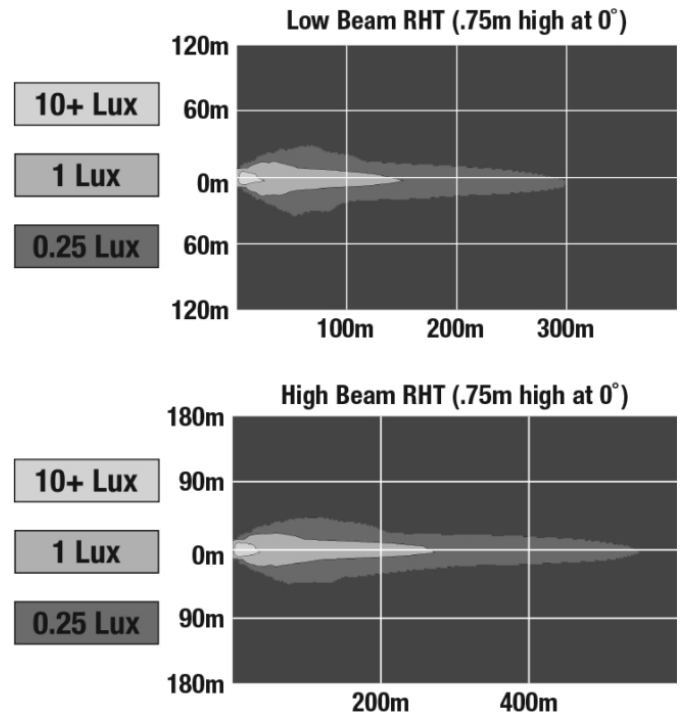

## PRODUCT INFORMATION

<b>Description</b>	12V LHT ECE LED High/Low Beam Heated Headlight - Chrome - Single RH Light
<b>Height</b>	176.50 mm / 6.95 in
<b>Width</b>	176.50 mm / 6.95 in
<b>Depth</b>	112.00 mm / 4.41 in
<b>Shape</b>	Round
<b>Outer Lens Material</b>	Polycarbonate
<b>Outer Lens Color</b>	Clear
<b>Housing Material</b>	Aluminum
<b>Housing Color</b>	Black
<b>Bezel Color</b>	Chrome
<b>Retrofits</b>	7" Round Headlights or 2D1 PAR56
<b>Minimum Operating Temperature</b>	-40 °C / -40 °F
<b>Maximum Operating Temperature</b>	65 °C / 149 °F
<b>Connector or Wiring</b>	H4 / (3X) 11.97" Flying Leads
<b>Product Weight</b>	2.48 lbs / 1.12 kgs
<b>Shipping Weight</b>	3.35 lbs / 1.52 kgs

## ELECTRICAL SPECIFICATIONS

<b>Input Voltage</b>	12V DC
<b>Operating Voltage</b>	9-16V DC
<b>Transient Spike Protection</b>	150V Peak @ 1 HZ-100 Pulses
<b>Black Wire</b>	Ground
<b>Yellow Wire</b>	Low Beam
<b>White Wire</b>	High Beam
<b>Brown Wire</b>	Front turn
<b>Red Wire</b>	Position
<b>Blue Wire</b>	DRL
<b>Current Draw</b>	2.33A @ 12V DC (Low Beam) 3.25A @ 12V DC (High Beam) 3.00A @ 12V DC (Front Turn) 0.45A @ 12V DC (Position) 3.00A @ 12V DC (DRL) 5.70A @ 12V DC (Low Beam w/Heat) 6.40A @ 12V DC (High Beam w/Heat) 5.50A @ 12V DC (Front Turn w/Heat) 2.70A @ 12V DC (Position w/Heat) 5.50A @ 12V DC (DRL w/Heat)

## PHOTOMETRIC SPECIFICATIONS

<b>Raw Lumen Output</b>	3,600 (High Beam); 3,020 (Low Beam)
<b>Effective Lumen Output</b>	1,320 (High Beam); 1,201 (Low Beam)
<b>Candela Output</b>	68,800 (High Beam) 24,800 (Low Beam)
<b>Nominal LED Color Temperature</b>	5000 K
<b>Beam Pattern(s)</b>	Forward Lighting - Daytime Running Light Forward Lighting - High Beam (ECE) Forward Lighting - Low Beam (ECE Left Hand) Signalization - Front Position Signalization - Turn (Front)