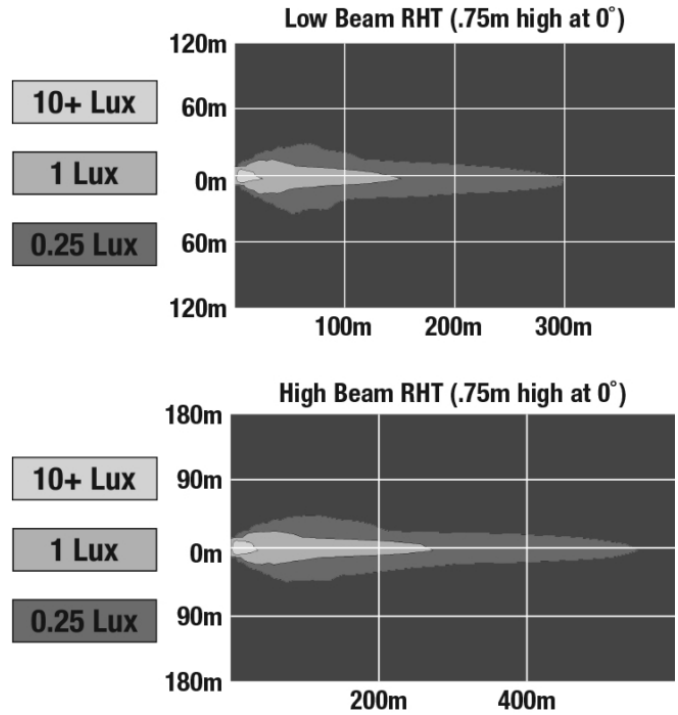

## PRODUCT INFORMATION

<b>Description</b>	12V LHT ECE LED High/Low Beam Heated Headlight - Chrome - Single RH Light
<b>Height</b>	176.50 mm / 6.95 in
<b>Width</b>	176.50 mm / 6.95 in
<b>Depth</b>	112.00 mm / 4.41 in
<b>Shape</b>	Round
<b>Outer Lens Material</b>	Polycarbonate
<b>Outer Lens Color</b>	Clear
<b>Housing Material</b>	Aluminum
<b>Housing Color</b>	Black
<b>Bezel Color</b>	Chrome
<b>Retrofits</b>	7" Round Headlights or 2D1 PAR56
<b>Minimum Operating Temperature</b>	-40 °C / -40 °F
<b>Maximum Operating Temperature</b>	65 °C / 149 °F
<b>Connector or Wiring</b>	H4 / (3X) 11.97" Flying Leads
<b>Product Weight</b>	2.48 lbs / 1.12 kgs
<b>Shipping Weight</b>	3.35 lbs / 1.52 kgs

## ELECTRICAL SPECIFICATIONS

---

<b>Input Voltage</b>	12V DC
<b>Operating Voltage</b>	9-16V DC
<b>Transient Spike Protection</b>	150V Peak @ 1 HZ-100 Pulses
<b>Black Wire</b>	Ground
<b>Yellow Wire</b>	Low Beam
<b>White Wire</b>	High Beam
<b>Brown Wire</b>	Front turn
<b>Red Wire</b>	Position
<b>Blue Wire</b>	DRL
<b>Current Draw</b>	2.33A @ 12V DC (Low Beam) 3.25A @ 12V DC (High Beam) 3.00A @ 12V DC (Front Turn) 0.45A @ 12V DC (Position) 3.00A @ 12V DC (DRL) 5.70A @ 12V DC (Low Beam w/Heat) 6.40A @ 12V DC (High Beam w/Heat) 5.50A @ 12V DC (Front Turn w/Heat) 2.70A @ 12V DC (Position w/Heat) 5.50A @ 12V DC (DRL w/Heat)

## PHOTOMETRIC SPECIFICATIONS

<b>Raw Lumen Output</b>	3,600 (High Beam); 3,020 (Low Beam)
<b>Effective Lumen Output</b>	1,320 (High Beam); 1,201 (Low Beam)
<b>Candela Output</b>	68,800 (High Beam) 24,800 (Low Beam)
<b>Nominal LED Color Temperature</b>	5000 K
<b>Beam Pattern(s)</b>	Forward Lighting - Daytime Running Light Forward Lighting - High Beam (ECE) Forward Lighting - Low Beam (ECE Left Hand) Signalization - Front Position Signalization - Turn (Front)