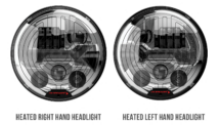

Part Number
0558253

12V LHT ECE LED
High/Low Beam
Heated Headlight -
Chrome - 2 Light Kit