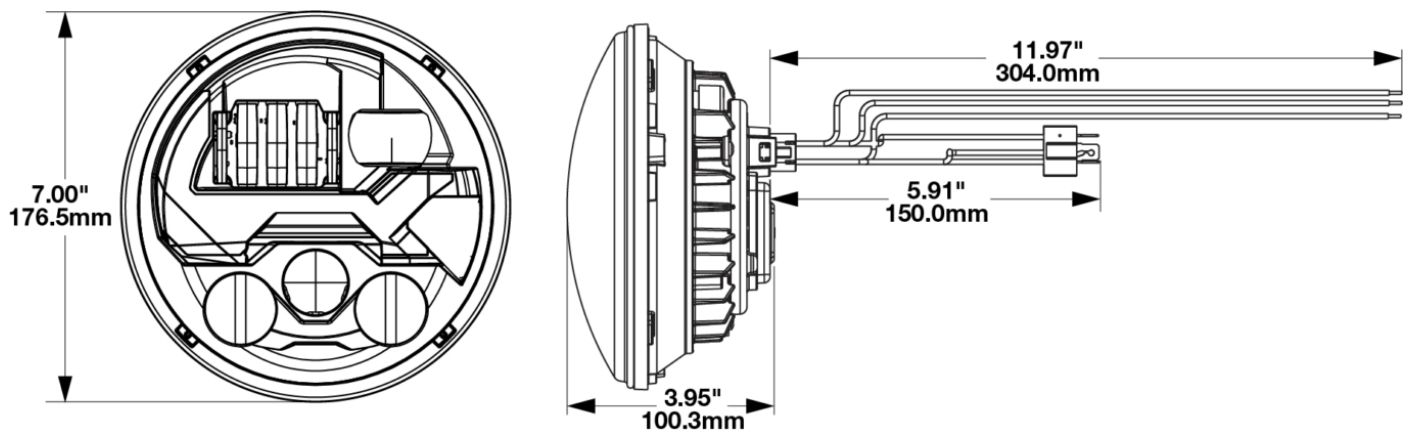

PRODUCT DIMENSIONS

Print date: 2021-04-22

© 2021 J.W. Speaker Corporation • Germantown, WI U.S.A.
www.jwspeaker.com • speaker@jwspeaker.com • 262.251.6660

J.W. SPEAKER
Engineered. Lighting. Solutions.