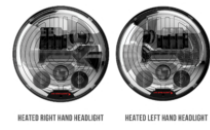

Part Number
0558133

12V RHT DOT/ECE LED
High/Low Beam
Heated Headlight -
Chrome - 2 Light Kit