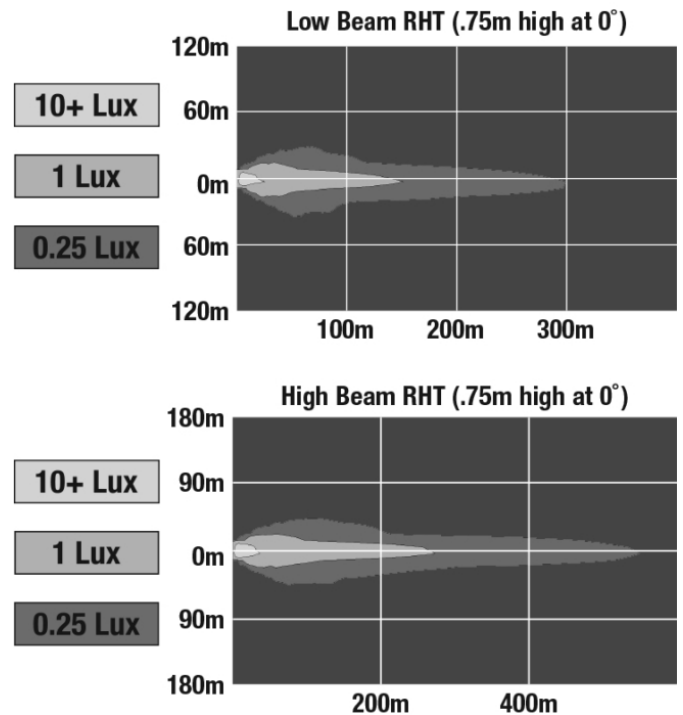

## PRODUCT INFORMATION

<b>Description</b>	12V LHT ECE LED High/Low Beam Heated Headlight - Chrome - Single RH Light
<b>Height</b>	176.50 mm / 6.95 in
<b>Width</b>	176.50 mm / 6.95 in
<b>Depth</b>	112.00 mm / 4.41 in
<b>Shape</b>	Round
<b>Outer Lens Material</b>	Polycarbonate
<b>Outer Lens Color</b>	Clear
<b>Housing Material</b>	Aluminum
<b>Housing Color</b>	Black
<b>Bezel Color</b>	Chrome
<b>Retrofits</b>	7" Round Headlights or 2D1 PAR56
<b>Minimum Operating Temperature</b>	-40 °C / -40 °F
<b>Maximum Operating Temperature</b>	65 °C / 149 °F
<b>Connector or Wiring</b>	H4 / (3X) 11.97" Flying Leads
<b>Product Weight</b>	2.25 lbs / 1.02 kgs
<b>Shipping Weight</b>	3.35 lbs / 1.52 kgs

## ELECTRICAL SPECIFICATIONS

---

<b>Input Voltage</b>	12V DC
<b>Operating Voltage</b>	9-16V DC
<b>Transient Spike Protection</b>	150V Peak @ 1 HZ-100 Pulses
<b>Black Wire</b>	Ground
<b>Yellow Wire</b>	Low Beam
<b>White Wire</b>	High Beam
<b>Brown Wire</b>	Front turn
<b>Red Wire</b>	Position
<b>Blue Wire</b>	DRL
<b>Current Draw</b>	2.33A @ 12V DC (Low Beam) 3.25A @ 12V DC (High Beam) 3.00A @ 12V DC (Front Turn) 0.45A @ 12V DC (Position) 3.00A @ 12V DC (DRL) 5.70A @ 12V DC (Low Beam w/Heat) 6.40A @ 12V DC (High Beam w/Heat) 5.50A @ 12V DC (Front Turn w/Heat) 2.70A @ 12V DC (Position w/Heat) 5.50A @ 12V DC (DRL w/Heat)

## PHOTOMETRIC SPECIFICATIONS

<b>Raw Lumen Output</b>	3,600 (High Beam); 3,020 (Low Beam)
<b>Effective Lumen Output</b>	1,320 (High Beam); 1,201 (Low Beam)
<b>Candela Output</b>	68,800 (High Beam) 24,800 (Low Beam)
<b>Nominal LED Color Temperature</b>	5000 K
<b>Beam Pattern(s)</b>	Forward Lighting - Daytime Running Light Forward Lighting - High Beam (ECE) Forward Lighting - Low Beam (ECE Left Hand) Signalization - Front Position Signalization - Turn (Front)