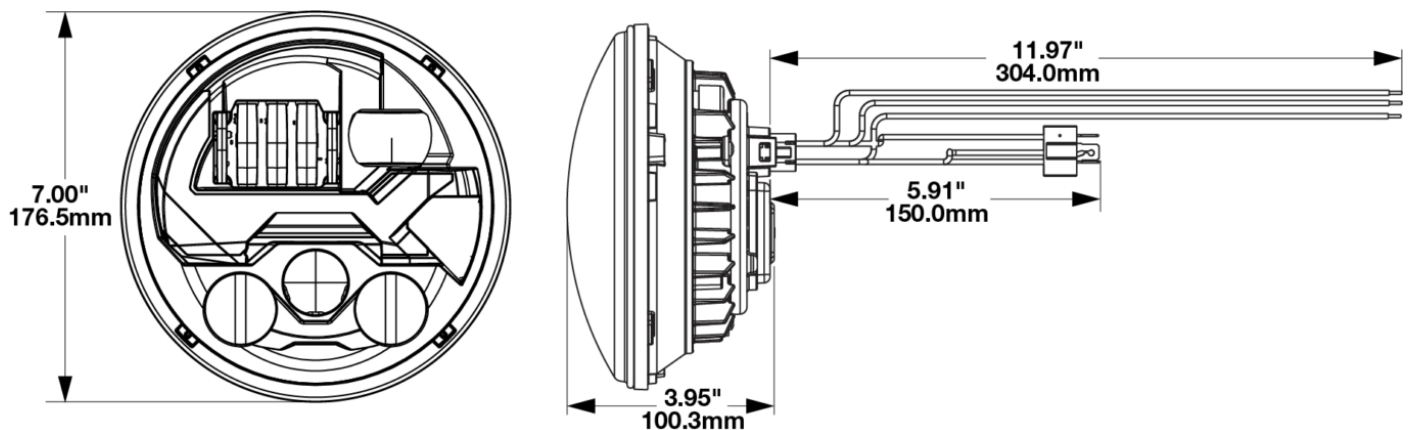

PRODUCT DIMENSIONS

Print date: 2026-05-04

© 2026 J.W. Speaker Corporation • Germantown, WI U.S.A.
www.jwspeaker.com • speaker@jwspeaker.com • 262.251.6660

J.W. SPEAKER
Engineered. Lighting. Solutions.