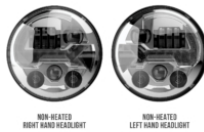

Part Number
0558243

12V LHT ECE LED
High/Low Beam
Headlight - Chrome - 2
Light Kit