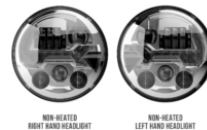

Part Number
0558123

12V RHT DOT/ECE LED
High/Low Beam
Headlight - Chrome - 2
Light Kit