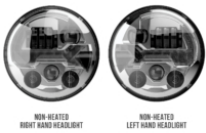

LED Headlights – Model 8700 EVO 3

RELATED PRODUCTS

Part Number
0558123

12V RHT DOT/ECE LED
High/Low Beam
Headlight - Chrome - 2
Light Kit