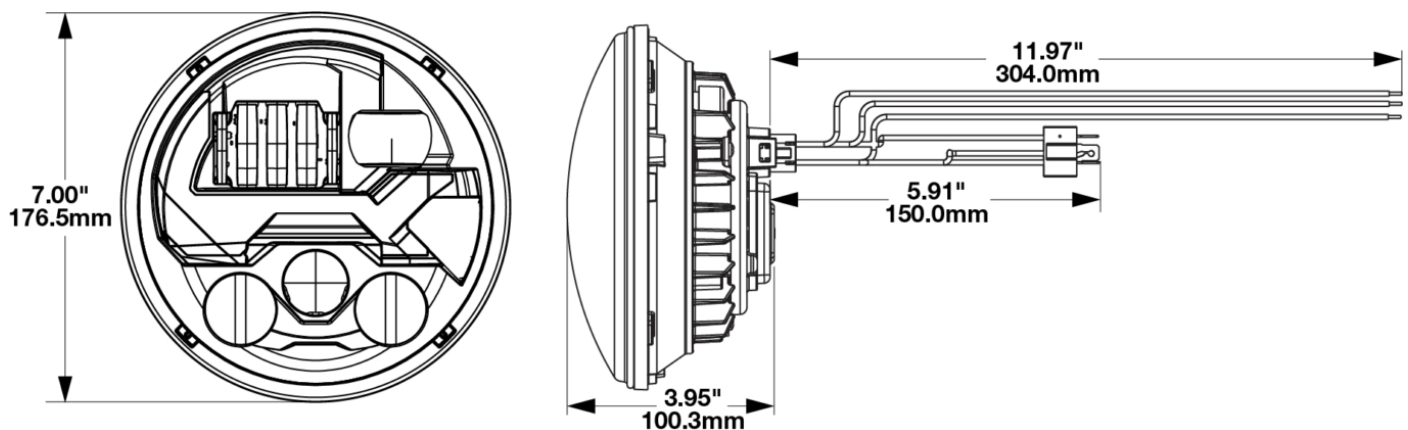

PRODUCT DIMENSIONS

Print date: 2021-04-22

© 2021 J.W. Speaker Corporation • Germantown, WI U.S.A.
www.jwspeaker.com • speaker@jwspeaker.com • 262.251.6660

J.W. SPEAKER
Engineered. Lighting. Solutions.