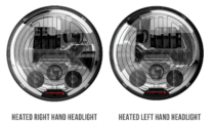

Part Number
0558133
12V RHT DOT/ECE LED
High/Low Beam
Heated Headlight -
Chrome - 2 Light Kit