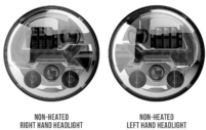

LED Headlights – Model 8700 EVO 3

RELATED PRODUCTS

Part Number
0558123
12V RHT DOT/ECE LED
High/Low Beam
Headlight - Chrome - 2
Light Kit