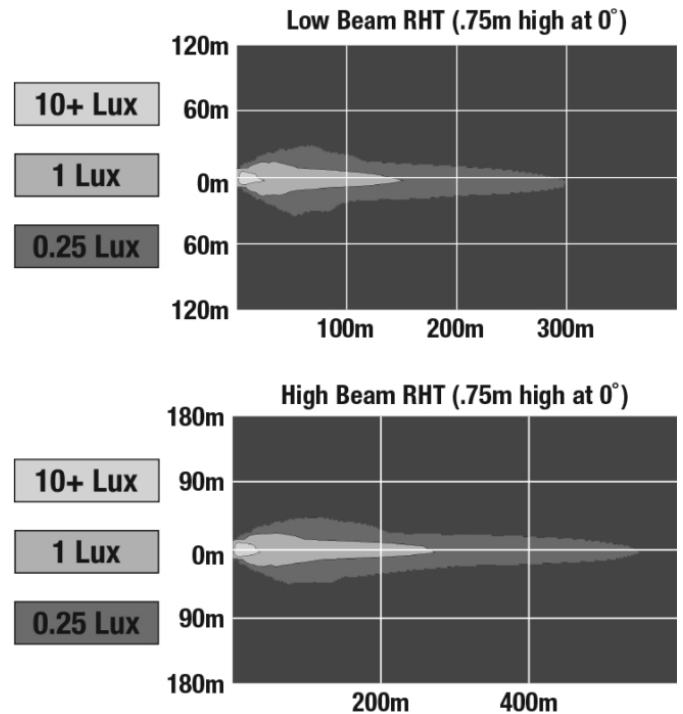

LED Headlights – Model 8700 EVO 3

PRODUCT INFORMATION

Description	12V LHT ECE LED High/Low Beam Headlight - Chrome - Single RH Light
Height	176.50 mm / 6.95 in
Width	176.50 mm / 6.95 in
Depth	112.00 mm / 4.41 in
Shape	Round
Outer Lens Material	Polycarbonate
Outer Lens Color	Clear
Housing Material	Aluminum
Housing Color	Black
Bezel Color	Chrome
Retrofits	7" Round Headlights or 2D1 PAR56
Minimum Operating Temperature	-40 °C / -40 °F
Maximum Operating Temperature	65 °C / 149 °F
Connector or Wiring	H4 / (3X) 11.97" Flying Leads
Product Weight	2.48 lbs / 1.12 kgs
Shipping Weight	3.35 lbs / 1.52 kgs

ELECTRICAL SPECIFICATIONS

Input Voltage	12V DC
Operating Voltage	9-16V DC
Transient Spike Protection	150V Peak @ 1 HZ-100 Pulses
Black Wire	Ground
Yellow Wire	Low Beam
White Wire	High Beam
Brown Wire	Front turn
Red Wire	Position
Blue Wire	DRL
Current Draw	2.33A @ 12V DC (Low Beam) 3.25A @ 12V DC (High Beam) 3.00A @ 12V DC (Front turn) 0.45A @ 12V DC (Position) 3.00A @ 12V DC (DRL)

J.W. SPEAKER
Engineered. Lighting. Solutions.

LED Headlights – Model 8700 EVO 3

PHOTOMETRIC SPECIFICATIONS

Raw Lumen Output	3,600 (High Beam); 3,020 (Low Beam)
Effective Lumen Output	1,320 (High Beam); 1,201 (Low Beam)
Candela Output	68,800 (High Beam) 24,800 (Low Beam)
Nominal LED Color Temperature	5000 K
Beam Pattern(s)	Forward Lighting - Daytime Running Light Forward Lighting - High Beam (ECE) Forward Lighting - Low Beam (ECE Left Hand) Signalization - Front Position Signalization - Turn (Front)