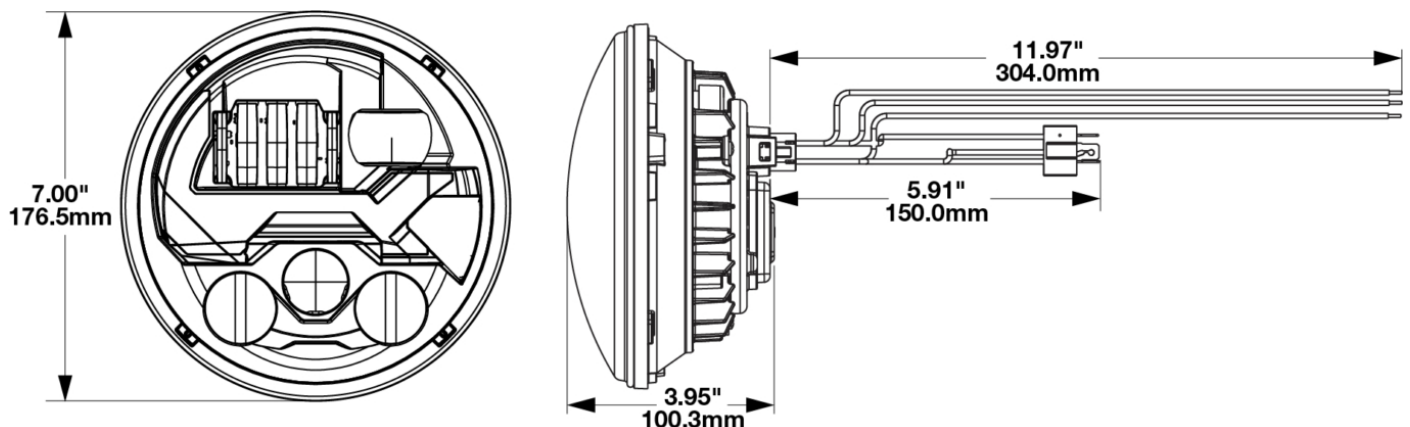

PRODUCT DIMENSIONS

Print date: 2025-04-29

© 2025 J.W. Speaker Corporation • Germantown, WI U.S.A.
www.jwspeaker.com • speaker@jwspeaker.com • 262.251.6660

J.W. SPEAKER
Engineered. Lighting. Solutions.