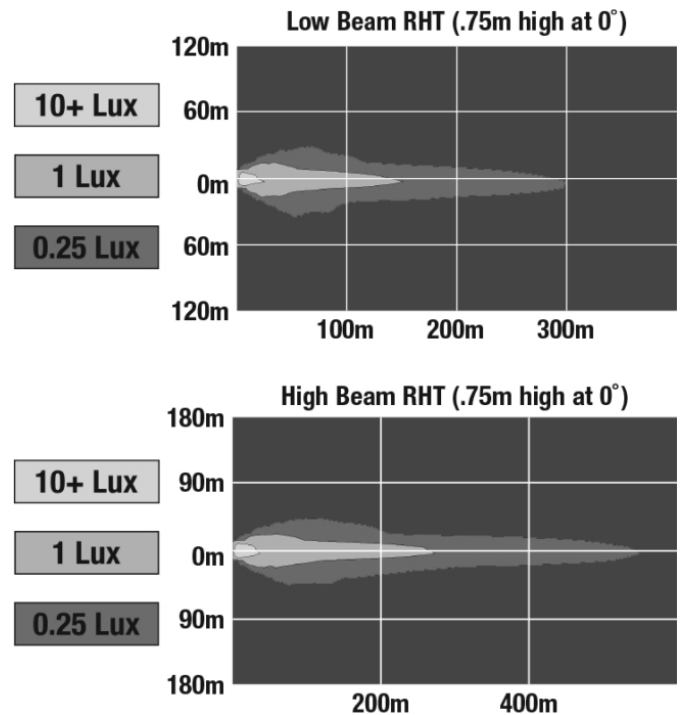

LED Headlights – Model 8700 EVO 3

PRODUCT INFORMATION

Description	12V LHT ECE LED High/Low Beam Headlight - Chrome - Single RH Light
Height	176.50 mm / 6.95 in
Width	176.50 mm / 6.95 in
Depth	112.00 mm / 4.41 in
Shape	Round
Outer Lens Material	Polycarbonate
Outer Lens Color	Clear
Housing Material	Aluminum
Housing Color	Black
Bezel Color	Chrome
Retrofits	7" Round Headlights or 2D1 PAR56
Minimum Operating Temperature	-40 °C / -40 °F
Maximum Operating Temperature	65 °C / 149 °F
Connector or Wiring	H4 / (3X) 11.97" Flying Leads
Product Weight	2.25 lbs / 1.02 kgs
Shipping Weight	3.35 lbs / 1.52 kgs

ELECTRICAL SPECIFICATIONS

Input Voltage	12V DC
Operating Voltage	9-16V DC
Transient Spike Protection	150V Peak @ 1 HZ-100 Pulses
Black Wire	Ground
Yellow Wire	Low Beam
White Wire	High Beam
Brown Wire	Front turn
Red Wire	Position
Blue Wire	DRL
Current Draw	2.33A @ 12V DC (Low Beam) 3.25A @ 12V DC (High Beam) 3.00A @ 12V DC (Front turn) 0.45A @ 12V DC (Position) 3.00A @ 12V DC (DRL)

J.W. SPEAKER®
Engineered. Lighting. Solutions.

LED Headlights – Model 8700 EVO 3

PHOTOMETRIC SPECIFICATIONS

Raw Lumen Output	3,600 (High Beam); 3,020 (Low Beam)
Effective Lumen Output	1,320 (High Beam); 1,201 (Low Beam)
Candela Output	68,800 (High Beam) 24,800 (Low Beam)
Nominal LED Color Temperature	5000 K
Beam Pattern(s)	Forward Lighting - Daytime Running Light Forward Lighting - High Beam (ECE) Forward Lighting - Low Beam (ECE Left Hand) Signalization - Front Position Signalization - Turn (Front)