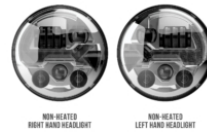

J.W. SPEAKER
Engineered. Lighting. Solutions.

LED Headlights – Model 8700 EVO 3

PHOTOMETRIC SPECIFICATIONS

Raw Lumen Output	3,600 (High Beam); 3,020 (Low Beam)
Effective Lumen Output	1,320 (High Beam); 1,201 (Low Beam)
Candela Output	68,800 (High Beam) 24,800 (Low Beam)
Nominal LED Color Temperature	5000 K
Beam Pattern(s)	Forward Lighting - Daytime Running Light Forward Lighting - High Beam (ECE) Forward Lighting - Low Beam (ECE Left Hand) Signalization - Front Position Signalization - Turn (Front)

RELATED PRODUCTS

Part Number
0530171
12V LHT ECE LED
High/Low Beam
Headlight - Black
Single LH Light

Part Number
0530181
12V LHT ECE LED
High/Low Beam
Headlight - Black -
Single RH Light

Part Number
0530193
12V LHT ECE LED
High/Low Beam
Headlight - Black - 2
Light Kit