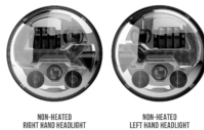

Part Number
0558243
12V LHT ECE LED
High/Low Beam
Headlight - Chrome - 2
Light Kit