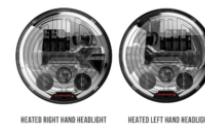

Part Number
0558133

12V RHT DOT/ECE LED
High/Low Beam
Heated Headlight -
Chrome - 2 Light Kit