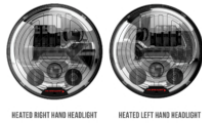

Part Number
0558133
12V RHT DOT/ECE LED
High/Low Beam
Heated Headlight -
Chrome - 2 Light Kit