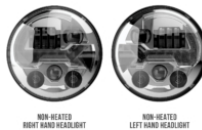

Part Number
0558243
12V LHT ECE LED
High/Low Beam
Headlight - Chrome - 2
Light Kit