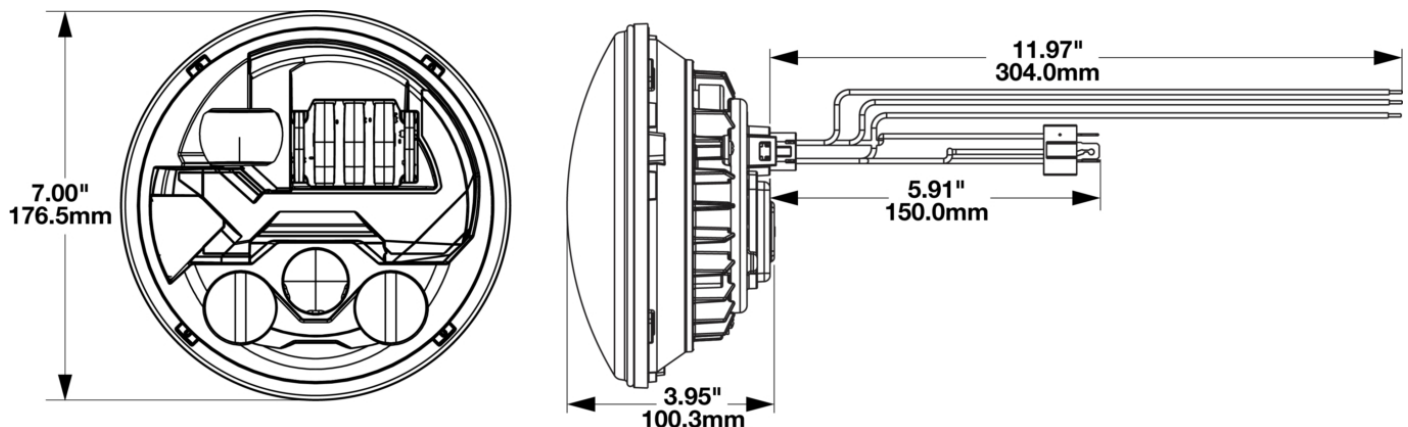

PRODUCT DIMENSIONS

Print date: 2024-07-23

© 2024 J.W. Speaker Corporation • Germantown, WI U.S.A.
www.jwspeaker.com • speaker@jwspeaker.com • 262.251.6660

J.W. SPEAKER
Engineered. Lighting. Solutions.