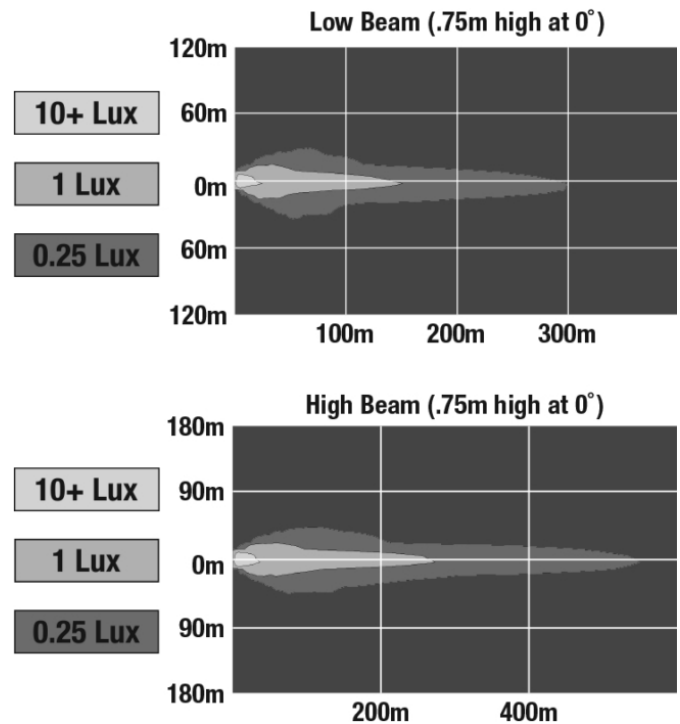

LED Headlights – Model 8700 EVO 3

PRODUCT INFORMATION

Description	12V LHT ECE LED High/Low Beam Heated Headlight - Chrome - 2 Light Kit
Height	176.50 mm / 6.95 in
Width	176.50 mm / 6.95 in
Depth	112.00 mm / 4.41 in
Shape	Round
Outer Lens Material	Polycarbonate
Outer Lens Color	Clear
Housing Material	Aluminum
Housing Color	Black
Bezel Color	Chrome
Retrofits	7" Round Headlights or 2D1 PAR56
Minimum Operating Temperature	-40 °C / -40 °F
Maximum Operating Temperature	65 °C / 149 °F
Connector or Wiring	H4 / (3X) 11.97" Flying Leads
Product Weight	4.96 lbs / 2.25 kgs
Shipping Weight	6.58 lbs / 2.98 kgs

J.W. SPEAKER
Engineered. Lighting. Solutions.

LED Headlights – Model 8700 EVO 3

ELECTRICAL SPECIFICATIONS

Input Voltage	12V DC
Operating Voltage	9-16V DC
Transient Spike Protection	150V Peak @ 1 HZ-100 Pulses
Black Wire	Ground
Yellow Wire	Low Beam
White Wire	High Beam
Brown Wire	Front turn
Red Wire	Position
Blue Wire	DRL
Current Draw	2.33A @ 12V DC (Low Beam) 3.25A @ 12V DC (High Beam) 3.00A @ 12V DC (Front Turn) 0.45A @ 12V DC (Position) 3.00A @ 12V DC (DRL) 5.70A @ 12V DC (Low Beam w/Heat) 6.40A @ 12V DC (High Beam w/Heat) 5.50A @ 12V DC (Front Turn w/Heat) 2.70A @ 12V DC (Position w/Heat) 5.50A @ 12V DC (DRL w/Heat)

J.W. SPEAKER
Engineered. Lighting. Solutions.

LED Headlights – Model 8700 EVO 3

PHOTOMETRIC SPECIFICATIONS

Raw Lumen Output	3,600 (High Beam); 3,020 (Low Beam)
Effective Lumen Output	1,320 (High Beam); 1,201 (Low Beam)
Candela Output	68,800 (High Beam) 24,800 (Low Beam)
Nominal LED Color Temperature	5000 K
Beam Pattern(s)	Forward Lighting - Daytime Running Light Forward Lighting - High Beam (ECE) Forward Lighting - Low Beam (ECE Left Hand) Signalization - Front Position Signalization - Turn (Front)