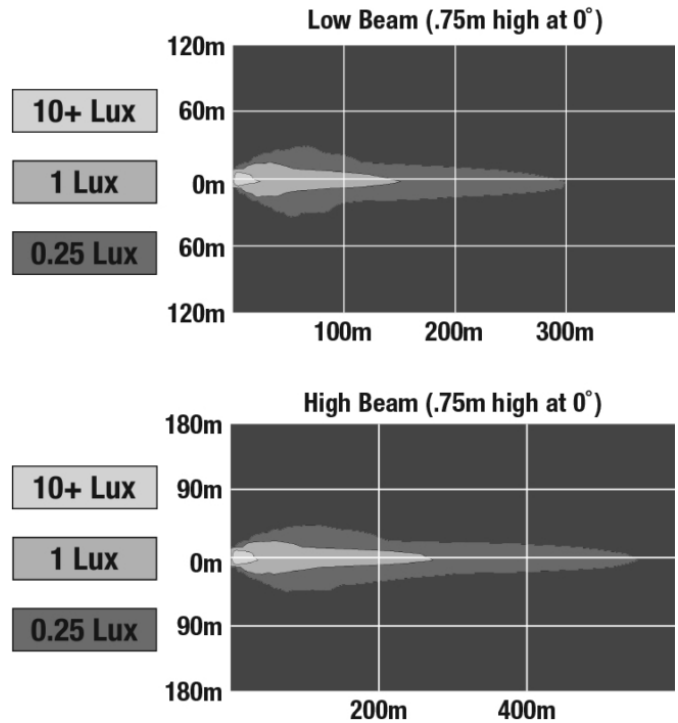

LED Headlights – Model 8700 EVO 3

PRODUCT INFORMATION

Description	12V LHT ECE LED High/Low Beam Heated Headlight - Chrome - 2 Light Kit
Height	176.50 mm / 6.95 in
Width	176.50 mm / 6.95 in
Depth	112.00 mm / 4.41 in
Shape	Round
Outer Lens Material	Polycarbonate
Outer Lens Color	Clear
Housing Material	Aluminum
Housing Color	Black
Bezel Color	Chrome
Retrofits	7" Round Headlights or 2D1 PAR56
Minimum Operating Temperature	-40 °C / -40 °F
Maximum Operating Temperature	65 °C / 149 °F
Connector or Wiring	H4 / (3X) 11.97" Flying Leads
Product Weight	5.10 lbs / 2.31 kgs
Shipping Weight	5.90 lbs / 2.68 kgs

J.W. SPEAKER
 Engineered. Lighting. Solutions.

LED Headlights – Model 8700 EVO 3

ELECTRICAL SPECIFICATIONS

Input Voltage	12V DC
Operating Voltage	9-16V DC
Transient Spike Protection	150V Peak @ 1 HZ-100 Pulses
Black Wire	Ground
Yellow Wire	Low Beam
White Wire	High Beam
Brown Wire	Front turn
Red Wire	Position
Blue Wire	DRL
Current Draw	2.33A @ 12V DC (Low Beam) 3.25A @ 12V DC (High Beam) 3.00A @ 12V DC (Front Turn) 0.45A @ 12V DC (Position) 3.00A @ 12V DC (DRL) 5.70A @ 12V DC (Low Beam w/Heat) 6.40A @ 12V DC (High Beam w/Heat) 5.50A @ 12V DC (Front Turn w/Heat) 2.70A @ 12V DC (Position w/Heat) 5.50A @ 12V DC (DRL w/Heat)

J.W. SPEAKER 
Engineered. Lighting. Solutions.

LED Headlights – Model 8700 EVO 3

PHOTOMETRIC SPECIFICATIONS

Raw Lumen Output	3,600 (High Beam); 3,020 (Low Beam)
Effective Lumen Output	1,320 (High Beam); 1,201 (Low Beam)
Candela Output	68,800 (High Beam) 24,800 (Low Beam)
Nominal LED Color Temperature	5000 K
Beam Pattern(s)	Forward Lighting - Daytime Running Light Forward Lighting - High Beam (ECE) Forward Lighting - Low Beam (ECE Left Hand) Signalization - Front Position Signalization - Turn (Front)