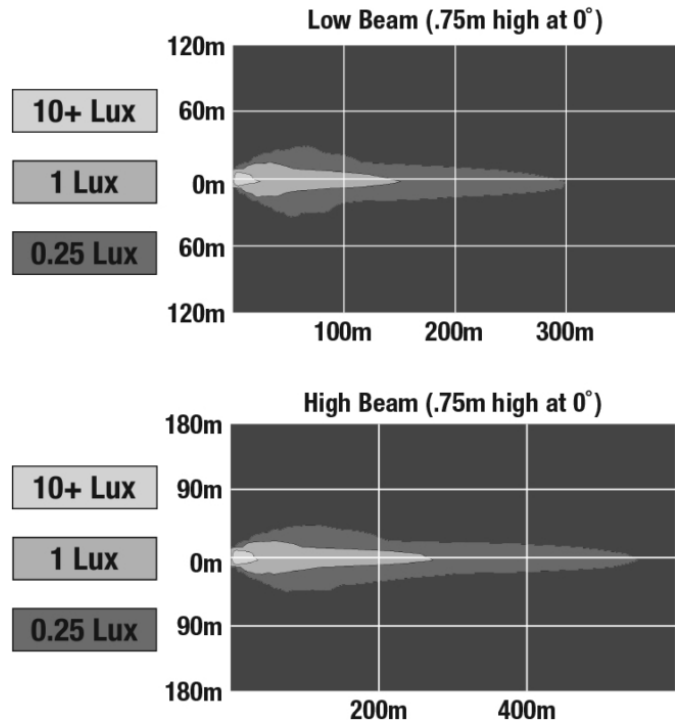

LED Headlights – Model 8700 EVO 3

PRODUCT INFORMATION

Description	12V LHT ECE LED High/Low Beam Heated Headlight - Chrome - 2 Light Kit
Height	176.50 mm / 6.95 in
Width	176.50 mm / 6.95 in
Depth	112.00 mm / 4.41 in
Shape	Round
Outer Lens Material	Polycarbonate
Outer Lens Color	Clear
Housing Material	Aluminum
Housing Color	Black
Bezel Color	Chrome
Retrofits	7" Round Headlights or 2D1 PAR56
Minimum Operating Temperature	-40 °C / -40 °F
Maximum Operating Temperature	65 °C / 149 °F
Connector or Wiring	H4 / (3X) 11.97" Flying Leads
Product Weight	4.96 lbs / 2.25 kgs
Shipping Weight	6.58 lbs / 2.98 kgs

J.W. SPEAKER
Engineered. Lighting. Solutions.

LED Headlights – Model 8700 EVO 3

ELECTRICAL SPECIFICATIONS

Input Voltage	12V DC
Operating Voltage	9-16V DC
Transient Spike Protection	150V Peak @ 1 HZ-100 Pulses
Black Wire	Ground
Yellow Wire	Low Beam
White Wire	High Beam
Brown Wire	Front turn
Red Wire	Position
Blue Wire	DRL
Current Draw	2.33A @ 12V DC (Low Beam) 3.25A @ 12V DC (High Beam) 3.00A @ 12V DC (Front Turn) 0.45A @ 12V DC (Position) 3.00A @ 12V DC (DRL) 5.70A @ 12V DC (Low Beam w/Heat) 6.40A @ 12V DC (High Beam w/Heat) 5.50A @ 12V DC (Front Turn w/Heat) 2.70A @ 12V DC (Position w/Heat) 5.50A @ 12V DC (DRL w/Heat)

J.W. SPEAKER 
Engineered. Lighting. Solutions.

LED Headlights – Model 8700 EVO 3

PHOTOMETRIC SPECIFICATIONS

Raw Lumen Output	3,600 (High Beam); 3,020 (Low Beam)
Effective Lumen Output	1,320 (High Beam); 1,201 (Low Beam)
Candela Output	68,800 (High Beam) 24,800 (Low Beam)
Nominal LED Color Temperature	5000 K
Beam Pattern(s)	Forward Lighting - Daytime Running Light Forward Lighting - High Beam (ECE) Forward Lighting - Low Beam (ECE Left Hand) Signalization - Front Position Signalization - Turn (Front)