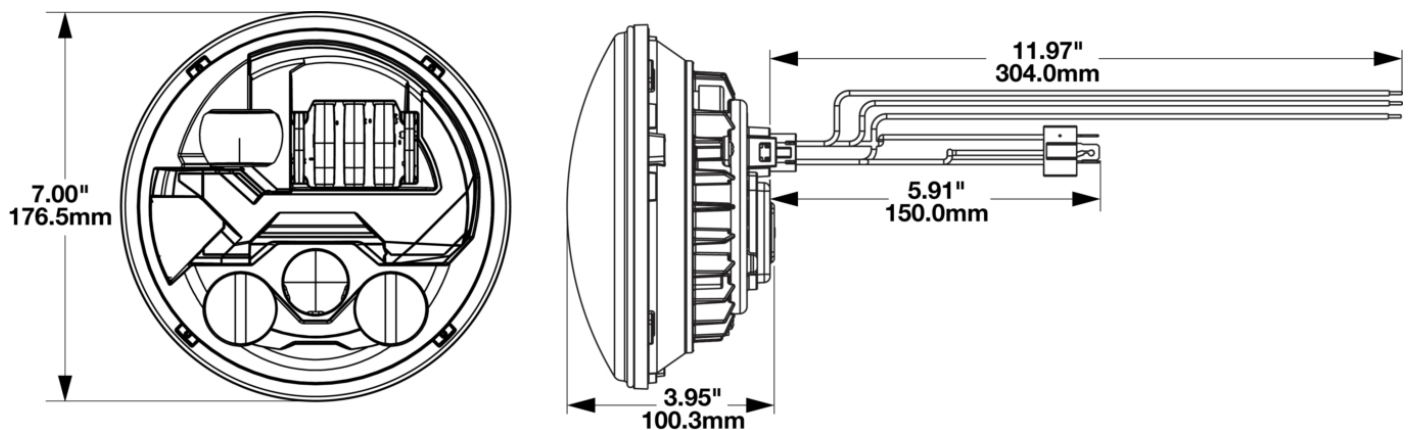

PRODUCT DIMENSIONS

Print date: 2021-04-22

© 2021 J.W. Speaker Corporation • Germantown, WI U.S.A.
www.jwspeaker.com • speaker@jwspeaker.com • 262.251.6660

J.W. SPEAKER
Engineered. Lighting. Solutions.