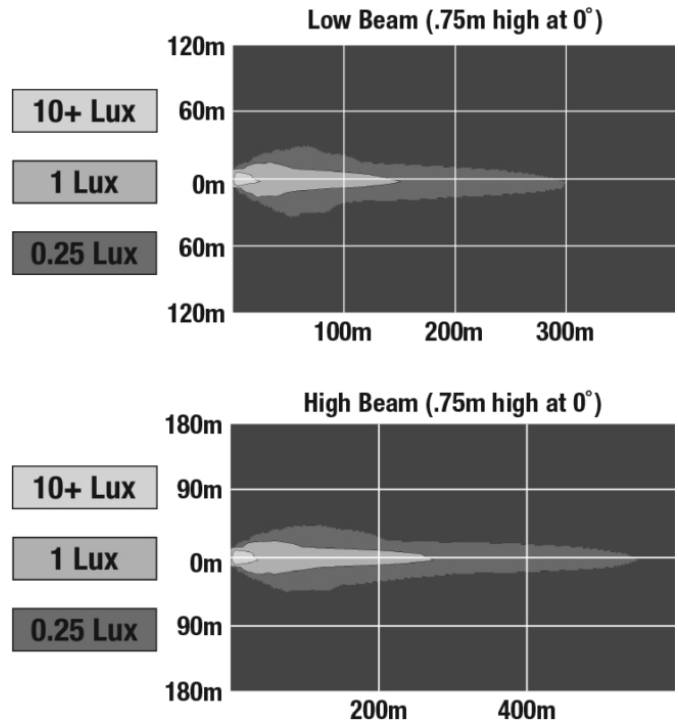

LED Headlights – Model 8700 EVO 3

PRODUCT INFORMATION

Description	12V LHT ECE LED High/Low Beam Heated Headlight - Chrome - 2 Light Kit
Height	176.50 mm / 6.95 in
Width	176.50 mm / 6.95 in
Depth	112.00 mm / 4.41 in
Shape	Round
Outer Lens Material	Polycarbonate
Outer Lens Color	Clear
Housing Material	Aluminum
Housing Color	Black
Bezel Color	Chrome
Retrofits	7" Round Headlights or 2D1 PAR56
Minimum Operating Temperature	-40 °C / -40 °F
Maximum Operating Temperature	65 °C / 149 °F
Connector or Wiring	H4 / (3X) 11.97" Flying Leads
Product Weight	4.96 lbs / 2.25 kgs
Shipping Weight	6.58 lbs / 2.98 kgs

J.W. SPEAKER
Engineered. Lighting. Solutions.

LED Headlights – Model 8700 EVO 3

ELECTRICAL SPECIFICATIONS

Input Voltage	12V DC
Operating Voltage	9-16V DC
Transient Spike Protection	150V Peak @ 1 HZ-100 Pulses
Black Wire	Ground
Yellow Wire	Low Beam
White Wire	High Beam
Brown Wire	Front turn
Red Wire	Position
Blue Wire	DRL
Current Draw	2.33A @ 12V DC (Low Beam) 3.25A @ 12V DC (High Beam) 3.00A @ 12V DC (Front Turn) 0.45A @ 12V DC (Position) 3.00A @ 12V DC (DRL) 5.70A @ 12V DC (Low Beam w/Heat) 6.40A @ 12V DC (High Beam w/Heat) 5.50A @ 12V DC (Front Turn w/Heat) 2.70A @ 12V DC (Position w/Heat) 5.50A @ 12V DC (DRL w/Heat)

J.W. SPEAKER
Engineered. Lighting. Solutions.

LED Headlights – Model 8700 EVO 3

PHOTOMETRIC SPECIFICATIONS

Raw Lumen Output	3,600 (High Beam); 3,020 (Low Beam)
Effective Lumen Output	1,320 (High Beam); 1,201 (Low Beam)
Candela Output	68,800 (High Beam) 24,800 (Low Beam)
Nominal LED Color Temperature	5000 K
Beam Pattern(s)	Forward Lighting - Daytime Running Light Forward Lighting - High Beam (ECE) Forward Lighting - Low Beam (ECE Left Hand) Signalization - Front Position Signalization - Turn (Front)