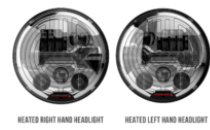

Part Number
0558133

12V RHT DOT/ECE LED
High/Low Beam
Heated Headlight -
Chrome - 2 Light Kit