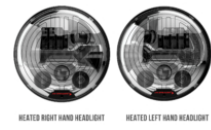

12V LHT ECE LED
High/Low Beam
Headlight - Black -
Single RH Light

Part Number
0530193

12V LHT ECE LED
High/Low Beam
Headlight - Black - 2
Light Kit

Part Number
0558123

12V RHT DOT/ECE LED
High/Low Beam
Headlight - Chrome - 2
Light Kit