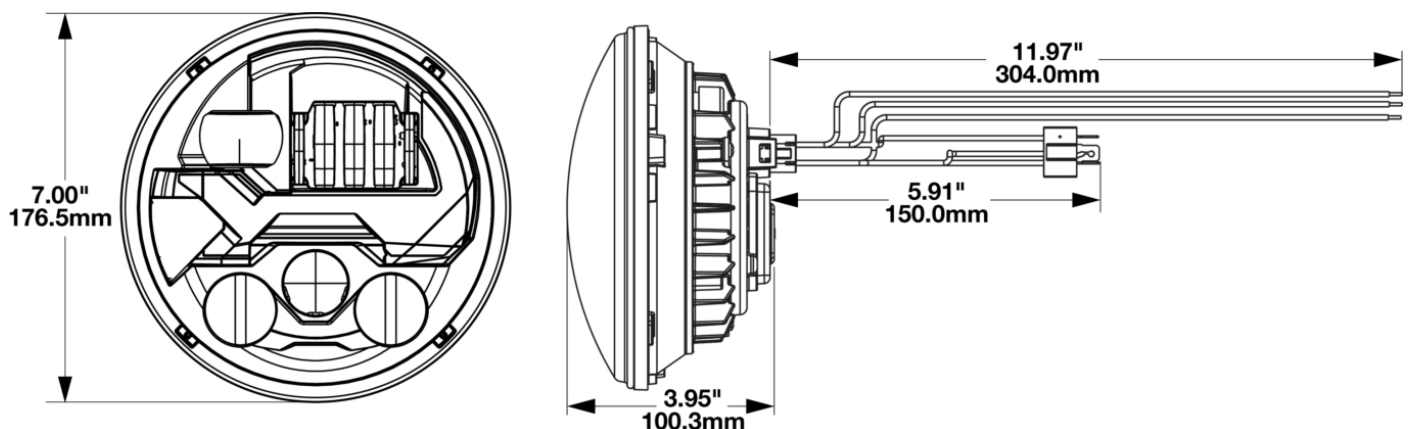

PRODUCT DIMENSIONS

Print date: 2026-07-04

© 2026 J.W. Speaker Corporation • Germantown, WI U.S.A.
www.jwspeaker.com • speaker@jwspeaker.com • 262.251.6660

J.W. SPEAKER
Engineered. Lighting. Solutions.