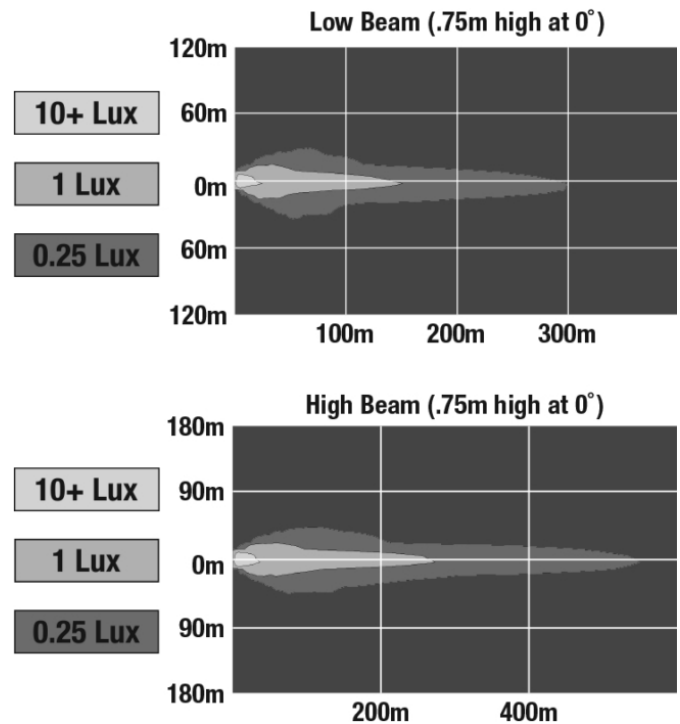

LED Headlights – Model 8700 EVO 3

PRODUCT INFORMATION

Description	12V LHT ECE LED High/Low Beam Heated Headlight - Chrome - 2 Light Kit
Height	176.50 mm / 6.95 in
Width	176.50 mm / 6.95 in
Depth	112.00 mm / 4.41 in
Shape	Round
Outer Lens Material	Polycarbonate
Outer Lens Color	Clear
Housing Material	Aluminum
Housing Color	Black
Bezel Color	Chrome
Retrofits	7" Round Headlights or 2D1 PAR56
Minimum Operating Temperature	-40 °C / -40 °F
Maximum Operating Temperature	65 °C / 149 °F
Connector or Wiring	H4 / (3X) 11.97" Flying Leads
Product Weight	4.96 lbs / 2.25 kgs
Shipping Weight	6.58 lbs / 2.98 kgs

J.W. SPEAKER
Engineered. Lighting. Solutions.

LED Headlights – Model 8700 EVO 3

ELECTRICAL SPECIFICATIONS

Input Voltage	12V DC
Operating Voltage	9-16V DC
Transient Spike Protection	150V Peak @ 1 HZ-100 Pulses
Black Wire	Ground
Yellow Wire	Low Beam
White Wire	High Beam
Brown Wire	Front turn
Red Wire	Position
Blue Wire	DRL
Current Draw	2.33A @ 12V DC (Low Beam) 3.25A @ 12V DC (High Beam) 3.00A @ 12V DC (Front Turn) 0.45A @ 12V DC (Position) 3.00A @ 12V DC (DRL) 5.70A @ 12V DC (Low Beam w/Heat) 6.40A @ 12V DC (High Beam w/Heat) 5.50A @ 12V DC (Front Turn w/Heat) 2.70A @ 12V DC (Position w/Heat) 5.50A @ 12V DC (DRL w/Heat)

J.W. SPEAKER 
Engineered. Lighting. Solutions.

LED Headlights – Model 8700 EVO 3

PHOTOMETRIC SPECIFICATIONS

Raw Lumen Output	3,600 (High Beam); 3,020 (Low Beam)
Effective Lumen Output	1,320 (High Beam); 1,201 (Low Beam)
Candela Output	68,800 (High Beam) 24,800 (Low Beam)
Nominal LED Color Temperature	5000 K
Beam Pattern(s)	Forward Lighting - Daytime Running Light Forward Lighting - High Beam (ECE) Forward Lighting - Low Beam (ECE Left Hand) Signalization - Front Position Signalization - Turn (Front)