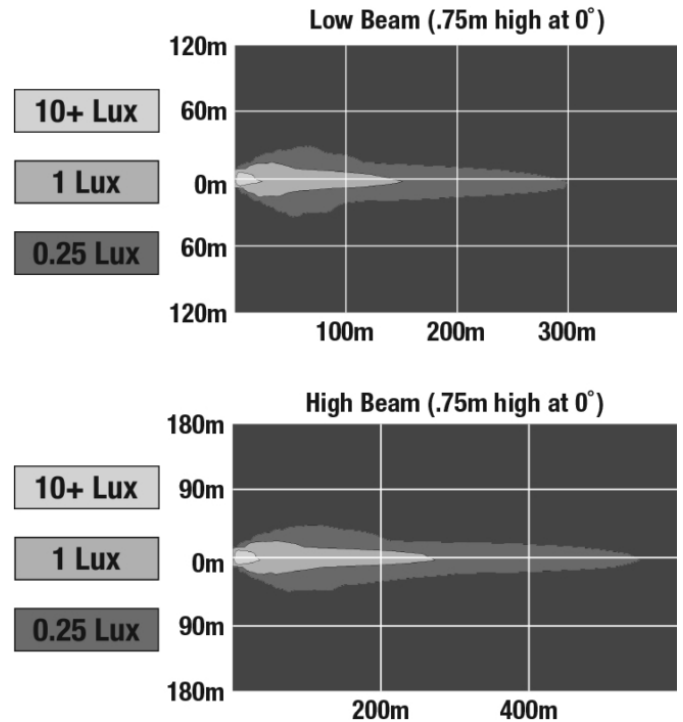

LED Headlights – Model 8700 EVO 3

PRODUCT INFORMATION

Description	12V LHT ECE LED High/Low Beam Headlight - Chrome - 2 Light Kit
Height	176.50 mm / 6.95 in
Width	176.50 mm / 6.95 in
Depth	112.00 mm / 4.41 in
Shape	Round
Outer Lens Material	Polycarbonate
Outer Lens Color	Clear
Housing Material	Aluminum
Housing Color	Black
Bezel Color	Chrome
Retrofits	7" Round Headlights or 2D1 PAR56
Minimum Operating Temperature	-40 °C / -40 °F
Maximum Operating Temperature	65 °C / 149 °F
Connector or Wiring	H4 / (3X) 11.97" Flying Leads
Product Weight	4.96 lbs / 2.25 kgs
Shipping Weight	6.58 lbs / 2.98 kgs

ELECTRICAL SPECIFICATIONS

Input Voltage	12V DC
Operating Voltage	9-16V DC
Transient Spike Protection	150V Peak @ 1 HZ-100 Pulses
Black Wire	Ground
Yellow Wire	Low Beam
White Wire	High Beam
Brown Wire	Front turn
Red Wire	Position
Blue Wire	DRL
Current Draw	2.33A @ 12V DC (Low Beam) 3.25A @ 12V DC (High Beam) 3.00A @ 12V DC (Front turn) 0.45A @ 12V DC (Position) 3.00A @ 12V DC (DRL)

J.W. SPEAKER
Engineered. Lighting. Solutions.

LED Headlights – Model 8700 EVO 3

PHOTOMETRIC SPECIFICATIONS

Raw Lumen Output	3,600 (High Beam); 3,020 (Low Beam)
Effective Lumen Output	1,320 (High Beam); 1,201 (Low Beam)
Candela Output	68,800 (High Beam) 24,800 (Low Beam)
Nominal LED Color Temperature	5000 K
Beam Pattern(s)	Forward Lighting - Daytime Running Light Forward Lighting - High Beam (ECE) Forward Lighting - Low Beam (ECE Left Hand) Signalization - Front Position Signalization - Turn (Front)