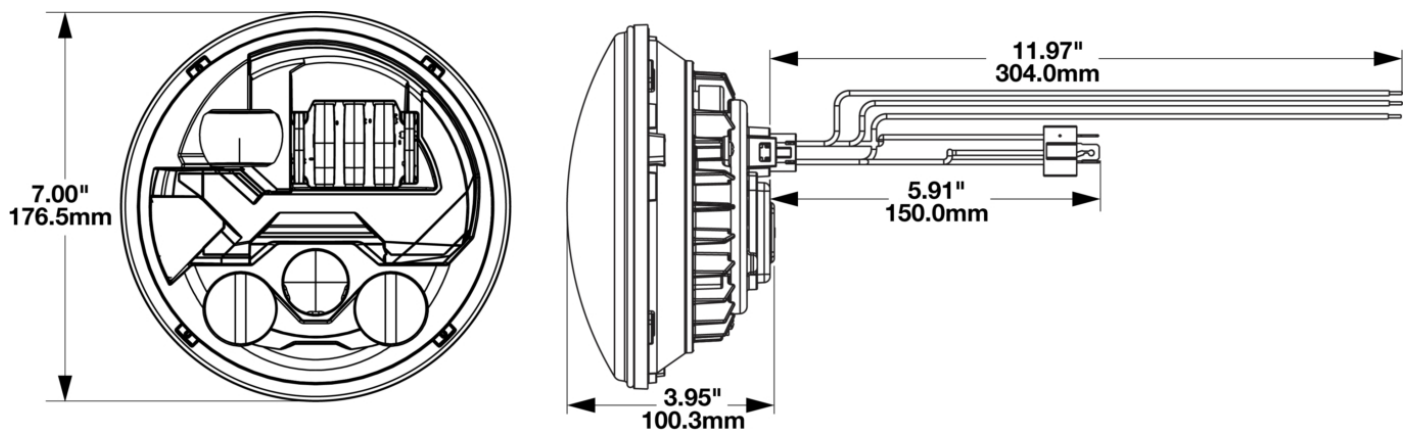

PRODUCT DIMENSIONS

Print date: 2021-04-22

© 2021 J.W. Speaker Corporation • Germantown, WI U.S.A.
www.jwspeaker.com • speaker@jwspeaker.com • 262.251.6660

J.W. SPEAKER
Engineered. Lighting. Solutions.