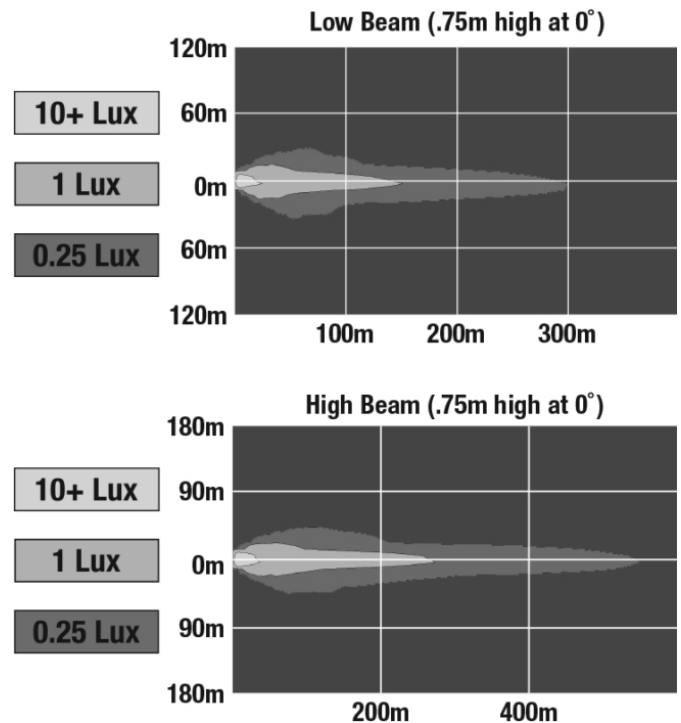

LED Headlights – Model 8700 EVO 3

PRODUCT INFORMATION

Description	12V LHT ECE LED High/Low Beam Headlight - Chrome - 2 Light Kit
Height	176.50 mm / 6.95 in
Width	176.50 mm / 6.95 in
Depth	112.00 mm / 4.41 in
Shape	Round
Outer Lens Material	Polycarbonate
Outer Lens Color	Clear
Housing Material	Aluminum
Housing Color	Black
Bezel Color	Chrome
Retrofits	7" Round Headlights or 2D1 PAR56
Minimum Operating Temperature	-40 °C / -40 °F
Maximum Operating Temperature	65 °C / 149 °F
Connector or Wiring	H4 / (3X) 11.97" Flying Leads
Product Weight	5.10 lbs / 2.31 kgs
Shipping Weight	5.90 lbs / 2.68 kgs

LED Headlights – Model 8700 EVO 3

ELECTRICAL SPECIFICATIONS

Input Voltage	12V DC
Operating Voltage	9-16V DC
Transient Spike Protection	150V Peak @ 1 HZ-100 Pulses
Black Wire	Ground
Yellow Wire	Low Beam
White Wire	High Beam
Brown Wire	Front turn
Red Wire	Position
Blue Wire	DRL
Current Draw	2.33A @ 12V DC (Low Beam) 3.25A @ 12V DC (High Beam) 3.00A @ 12V DC (Front turn) 0.45A @ 12V DC (Position) 3.00A @ 12V DC (DRL)

J.W. SPEAKER®
Engineered. Lighting. Solutions.

LED Headlights – Model 8700 EVO 3

PHOTOMETRIC SPECIFICATIONS

Raw Lumen Output	3,600 (High Beam); 3,020 (Low Beam)
Effective Lumen Output	1,320 (High Beam); 1,201 (Low Beam)
Candela Output	68,800 (High Beam) 24,800 (Low Beam)
Nominal LED Color Temperature	5000 K
Beam Pattern(s)	Forward Lighting - Daytime Running Light Forward Lighting - High Beam (ECE) Forward Lighting - Low Beam (ECE Left Hand) Signalization - Front Position Signalization - Turn (Front)