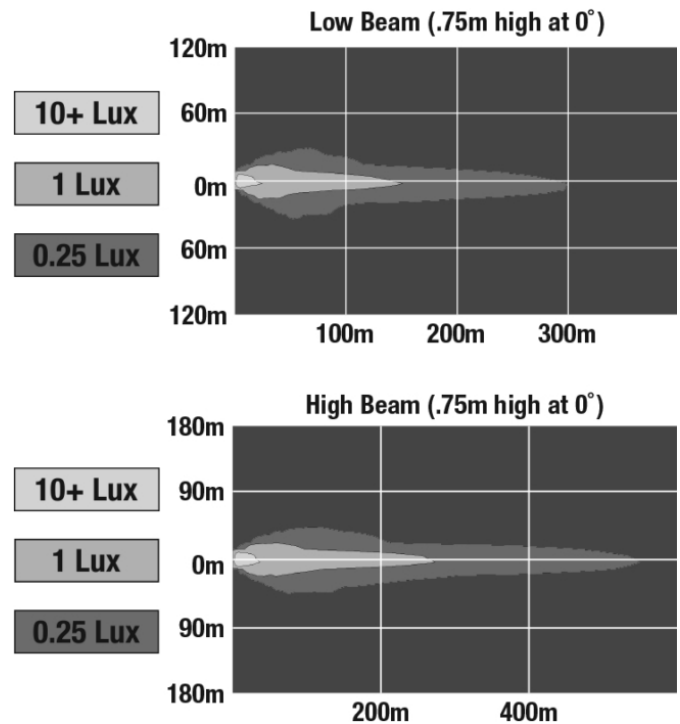

LED Headlights – Model 8700 EVO 3

PRODUCT INFORMATION

Description	12V LHT ECE LED High/Low Beam Headlight - Chrome - 2 Light Kit
Height	176.50 mm / 6.95 in
Width	176.50 mm / 6.95 in
Depth	112.00 mm / 4.41 in
Shape	Round
Outer Lens Material	Polycarbonate
Outer Lens Color	Clear
Housing Material	Aluminum
Housing Color	Black
Bezel Color	Chrome
Retrofits	7" Round Headlights or 2D1 PAR56
Minimum Operating Temperature	-40 °C / -40 °F
Maximum Operating Temperature	65 °C / 149 °F
Connector or Wiring	H4 / (3X) 11.97" Flying Leads
Product Weight	4.96 lbs / 2.25 kgs
Shipping Weight	6.58 lbs / 2.98 kgs

ELECTRICAL SPECIFICATIONS

Input Voltage	12V DC
Operating Voltage	9-16V DC
Transient Spike Protection	150V Peak @ 1 HZ-100 Pulses
Black Wire	Ground
Yellow Wire	Low Beam
White Wire	High Beam
Brown Wire	Front turn
Red Wire	Position
Blue Wire	DRL
Current Draw	2.33A @ 12V DC (Low Beam) 3.25A @ 12V DC (High Beam) 3.00A @ 12V DC (Front turn) 0.45A @ 12V DC (Position) 3.00A @ 12V DC (DRL)

J.W. SPEAKER
Engineered. Lighting. Solutions.

LED Headlights – Model 8700 EVO 3

PHOTOMETRIC SPECIFICATIONS

Raw Lumen Output	3,600 (High Beam); 3,020 (Low Beam)
Effective Lumen Output	1,320 (High Beam); 1,201 (Low Beam)
Candela Output	68,800 (High Beam) 24,800 (Low Beam)
Nominal LED Color Temperature	5000 K
Beam Pattern(s)	Forward Lighting - Daytime Running Light Forward Lighting - High Beam (ECE) Forward Lighting - Low Beam (ECE Left Hand) Signalization - Front Position Signalization - Turn (Front)