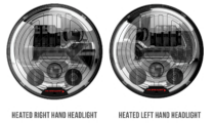

Part Number
0558253

12V LHT ECE LED
High/Low Beam
Heated Headlight -
Chrome - 2 Light Kit