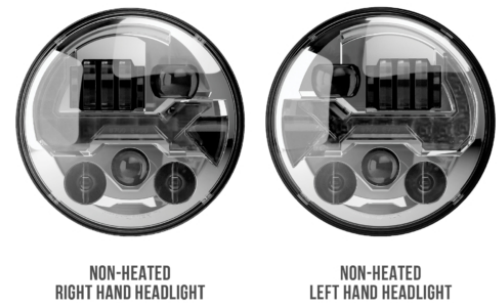

LED Headlights – Model 8700 EVO 3

PRODUCT INFORMATION

Description	12V LHT ECE LED High/Low Beam Headlight - Chrome - 2 Light Kit
Height	176.50 mm / 6.95 in
Width	176.50 mm / 6.95 in
Depth	112.00 mm / 4.41 in
Shape	Round
Outer Lens Material	Polycarbonate
Outer Lens Color	Clear
Housing Material	Aluminum
Housing Color	Black
Bezel Color	Chrome
Retrofits	7" Round Headlights or 2D1 PAR56
Minimum Operating Temperature	-40 °C / -40 °F
Maximum Operating Temperature	65 °C / 149 °F
Connector or Wiring	H4 / (3X) 11.97" Flying Leads
Product Weight	5.10 lbs / 2.31 kgs
Shipping Weight	5.90 lbs / 2.68 kgs

LED Headlights – Model 8700 EVO 3

ELECTRICAL SPECIFICATIONS

Input Voltage	12V DC
Operating Voltage	9-16V DC
Transient Spike Protection	150V Peak @ 1 HZ-100 Pulses
Black Wire	Ground
Yellow Wire	Low Beam
White Wire	High Beam
Brown Wire	Front turn
Red Wire	Position
Blue Wire	DRL
Current Draw	2.33A @ 12V DC (Low Beam) 3.25A @ 12V DC (High Beam) 3.00A @ 12V DC (Front turn) 0.45A @ 12V DC (Position) 3.00A @ 12V DC (DRL)

J.W. SPEAKER®
Engineered. Lighting. Solutions.

LED Headlights – Model 8700 EVO 3

PHOTOMETRIC SPECIFICATIONS

Raw Lumen Output	3,600 (High Beam); 3,020 (Low Beam)
Effective Lumen Output	1,320 (High Beam); 1,201 (Low Beam)
Candela Output	68,800 (High Beam) 24,800 (Low Beam)
Nominal LED Color Temperature	5000 K
Beam Pattern(s)	Forward Lighting - Daytime Running Light Forward Lighting - High Beam (ECE) Forward Lighting - Low Beam (ECE Left Hand) Signalization - Front Position Signalization - Turn (Front)