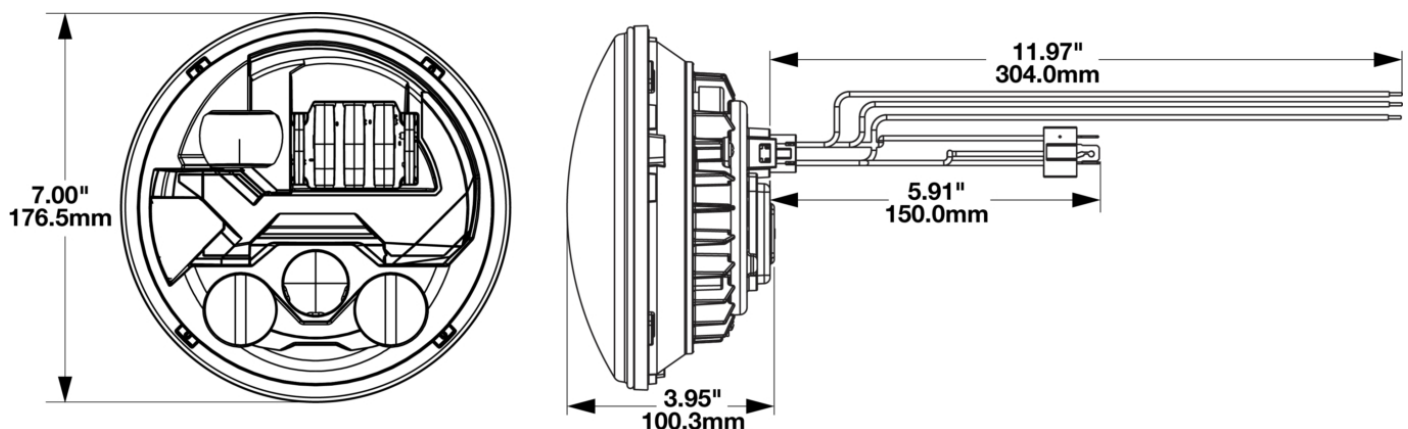

PRODUCT DIMENSIONS

Print date: 2025-03-20

© 2025 J.W. Speaker Corporation • Germantown, WI U.S.A.
www.jwspeaker.com • speaker@jwspeaker.com • 262.251.6660

J.W. SPEAKER
Engineered. Lighting. Solutions.