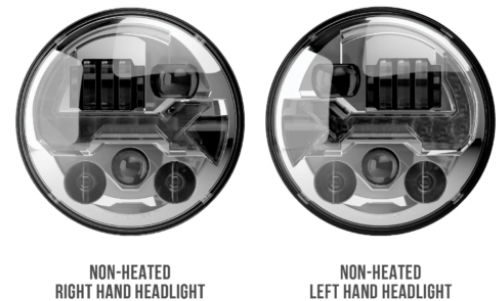

LED Headlights – Model 8700 EVO 3

PRODUCT INFORMATION

Description	12V LHT ECE LED High/Low Beam Headlight - Chrome - 2 Light Kit
Height	176.50 mm / 6.95 in
Width	176.50 mm / 6.95 in
Depth	112.00 mm / 4.41 in
Shape	Round
Outer Lens Material	Polycarbonate
Outer Lens Color	Clear
Housing Material	Aluminum
Housing Color	Black
Bezel Color	Chrome
Retrofits	7" Round Headlights or 2D1 PAR56
Minimum Operating Temperature	-40 °C / -40 °F
Maximum Operating Temperature	65 °C / 149 °F
Connector or Wiring	H4 / (3X) 11.97" Flying Leads
Product Weight	4.96 lbs / 2.25 kgs
Shipping Weight	6.58 lbs / 2.98 kgs

ELECTRICAL SPECIFICATIONS

Input Voltage	12V DC
Operating Voltage	9-16V DC
Transient Spike Protection	150V Peak @ 1 HZ-100 Pulses
Black Wire	Ground
Yellow Wire	Low Beam
White Wire	High Beam
Brown Wire	Front turn
Red Wire	Position
Blue Wire	DRL
Current Draw	2.33A @ 12V DC (Low Beam) 3.25A @ 12V DC (High Beam) 3.00A @ 12V DC (Front turn) 0.45A @ 12V DC (Position) 3.00A @ 12V DC (DRL)

J.W. SPEAKER
Engineered. Lighting. Solutions.

LED Headlights – Model 8700 EVO 3

PHOTOMETRIC SPECIFICATIONS

Raw Lumen Output	3,600 (High Beam); 3,020 (Low Beam)
Effective Lumen Output	1,320 (High Beam); 1,201 (Low Beam)
Candela Output	68,800 (High Beam) 24,800 (Low Beam)
Nominal LED Color Temperature	5000 K
Beam Pattern(s)	Forward Lighting - Daytime Running Light Forward Lighting - High Beam (ECE) Forward Lighting - Low Beam (ECE Left Hand) Signalization - Front Position Signalization - Turn (Front)