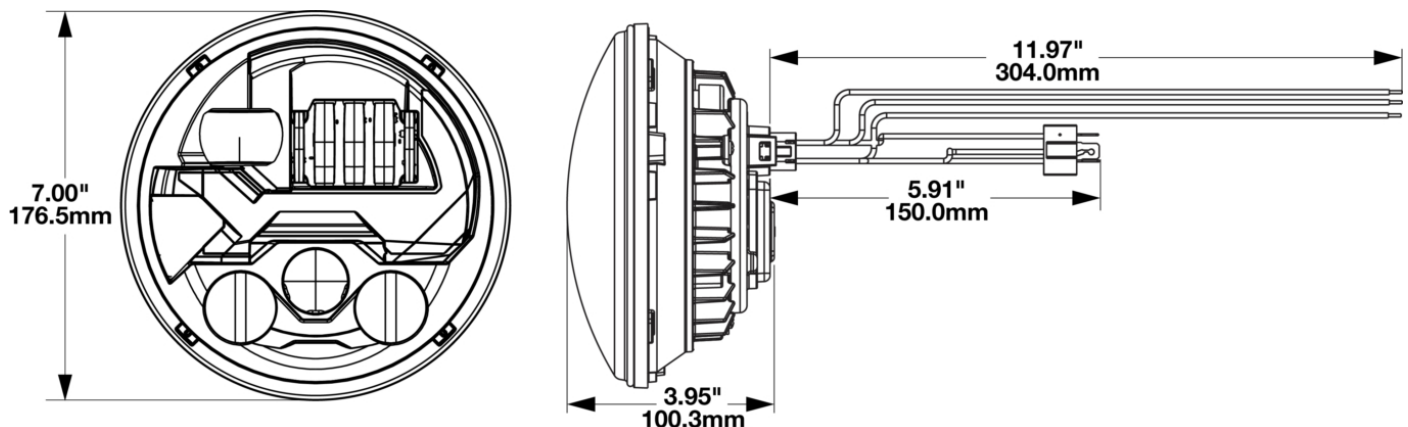

PRODUCT DIMENSIONS

Print date: 2026-06-14

© 2026 J.W. Speaker Corporation • Germantown, WI U.S.A.
www.jwspeaker.com • speaker@jwspeaker.com • 262.251.6660

J.W. SPEAKER
Engineered. Lighting. Solutions.