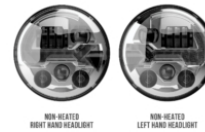

Part Number
0558123
12V RHT DOT/ECE LED
High/Low Beam
Headlight - Chrome - 2
Light Kit