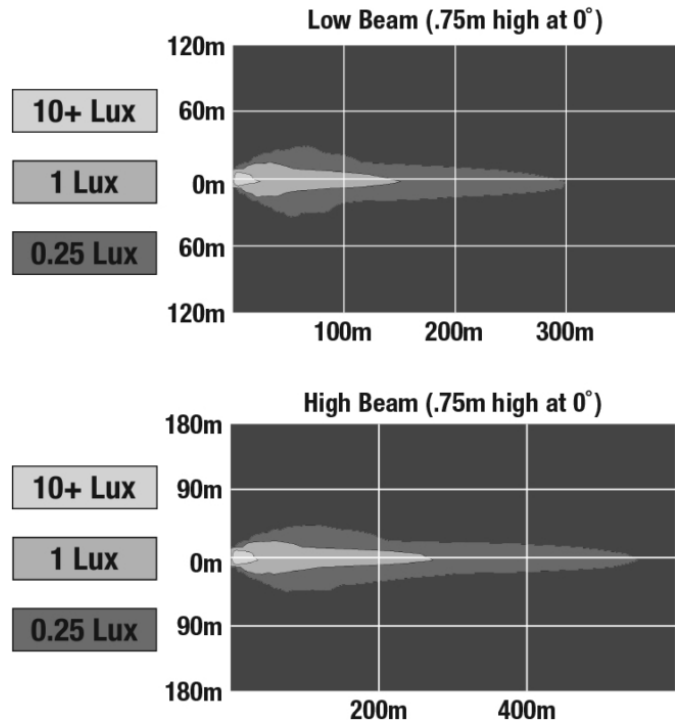

LED Headlights – Model 8700 EVO 3

PRODUCT INFORMATION

Description	12V LHT ECE LED High/Low Beam Headlight - Chrome - 2 Light Kit
Height	176.50 mm / 6.95 in
Width	176.50 mm / 6.95 in
Depth	112.00 mm / 4.41 in
Shape	Round
Outer Lens Material	Polycarbonate
Outer Lens Color	Clear
Housing Material	Aluminum
Housing Color	Black
Bezel Color	Chrome
Retrofits	7" Round Headlights or 2D1 PAR56
Minimum Operating Temperature	-40 °C / -40 °F
Maximum Operating Temperature	65 °C / 149 °F
Connector or Wiring	H4 / (3X) 11.97" Flying Leads
Product Weight	4.96 lbs / 2.25 kgs
Shipping Weight	6.58 lbs / 2.98 kgs

ELECTRICAL SPECIFICATIONS

Input Voltage	12V DC
Operating Voltage	9-16V DC
Transient Spike Protection	150V Peak @ 1 HZ-100 Pulses
Black Wire	Ground
Yellow Wire	Low Beam
White Wire	High Beam
Brown Wire	Front turn
Red Wire	Position
Blue Wire	DRL
Current Draw	2.33A @ 12V DC (Low Beam) 3.25A @ 12V DC (High Beam) 3.00A @ 12V DC (Front turn) 0.45A @ 12V DC (Position) 3.00A @ 12V DC (DRL)

J.W. SPEAKER
Engineered. Lighting. Solutions.

LED Headlights – Model 8700 EVO 3

PHOTOMETRIC SPECIFICATIONS

Raw Lumen Output	3,600 (High Beam); 3,020 (Low Beam)
Effective Lumen Output	1,320 (High Beam); 1,201 (Low Beam)
Candela Output	68,800 (High Beam) 24,800 (Low Beam)
Nominal LED Color Temperature	5000 K
Beam Pattern(s)	Forward Lighting - Daytime Running Light Forward Lighting - High Beam (ECE) Forward Lighting - Low Beam (ECE Left Hand) Signalization - Front Position Signalization - Turn (Front)