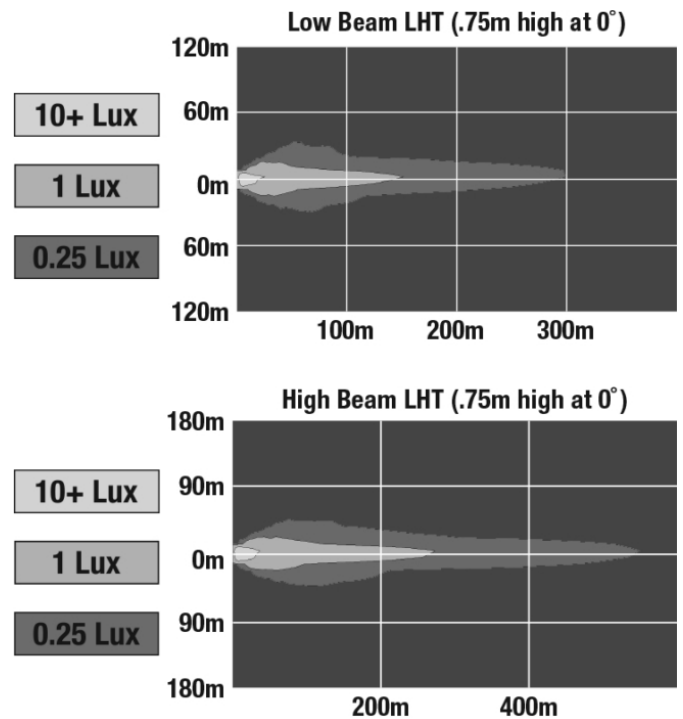

## PRODUCT INFORMATION

<b>Description</b>	12V RHT DOT/ECE LED High/Low Beam Heated Headlight - Chrome - Single LH Light
<b>Height</b>	176.50 mm / 6.95 in
<b>Width</b>	176.50 mm / 6.95 in
<b>Depth</b>	112.00 mm / 4.41 in
<b>Shape</b>	Round
<b>Outer Lens Material</b>	Polycarbonate
<b>Outer Lens Color</b>	Clear
<b>Housing Material</b>	Aluminum
<b>Housing Color</b>	Black
<b>Bezel Color</b>	Chrome
<b>Retrofits</b>	7" Round Headlights or 2D1 PAR56
<b>Minimum Operating Temperature</b>	-40 °C / -40 °F
<b>Maximum Operating Temperature</b>	65 °C / 149 °F
<b>Connector or Wiring</b>	H4 / (3X) 11.97" Flying Leads
<b>Product Weight</b>	2.48 lbs / 1.12 kgs
<b>Shipping Weight</b>	3.35 lbs / 1.52 kgs

## ELECTRICAL SPECIFICATIONS

<b>Input Voltage</b>	12V DC
<b>Operating Voltage</b>	9-16V DC
<b>Transient Spike Protection</b>	150V Peak @ 1 HZ-100 Pulses
<b>Black Wire</b>	Ground
<b>Yellow Wire</b>	Low Beam
<b>White Wire</b>	High Beam
<b>Brown Wire</b>	Front turn
<b>Red Wire</b>	Position
<b>Blue Wire</b>	DRL
<b>Current Draw</b>	2.33A @ 12V DC (Low Beam) 3.25A @ 12V DC (High Beam) 3.00A @ 12V DC (Front Turn) 0.45A @ 12V DC (Position) 3.00A @ 12V DC (DRL) 5.70A @ 12V DC (Low Beam w/Heat) 6.40A @ 12V DC (High Beam w/Heat) 5.50A @ 12V DC (Front Turn w/Heat) 2.70A @ 12V DC (Position w/Heat) 5.50A @ 12V DC (DRL w/Heat)

## PHOTOMETRIC SPECIFICATIONS

<b>Raw Lumen Output</b>	3,600 (High Beam); 3,020 (Low Beam)
<b>Effective Lumen Output</b>	1,320 (High Beam); 1,201 (Low Beam)
<b>Candela Output</b>	68,800 (High Beam) 24,800 (Low Beam)
<b>Nominal LED Color Temperature</b>	5000 K
<b>Beam Pattern(s)</b>	Forward Lighting - Daytime Running Light Forward Lighting - High Beam (DOT/ECE) Forward Lighting - Low Beam (ECE Right Hand) Forward Lighting - Low Beam (DOT/ECE) Signalization - Front Position Signalization - Turn (Front)