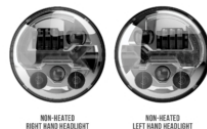

Part Number
0558243

12V LHT ECE LED
High/Low Beam
Headlight - Chrome - 2
Light Kit

Print date: 2026-06-14

© 2026 J.W. Speaker Corporation • Germantown, WI U.S.A.
www.jwspeaker.com • speaker@jwspeaker.com • 262.251.6660