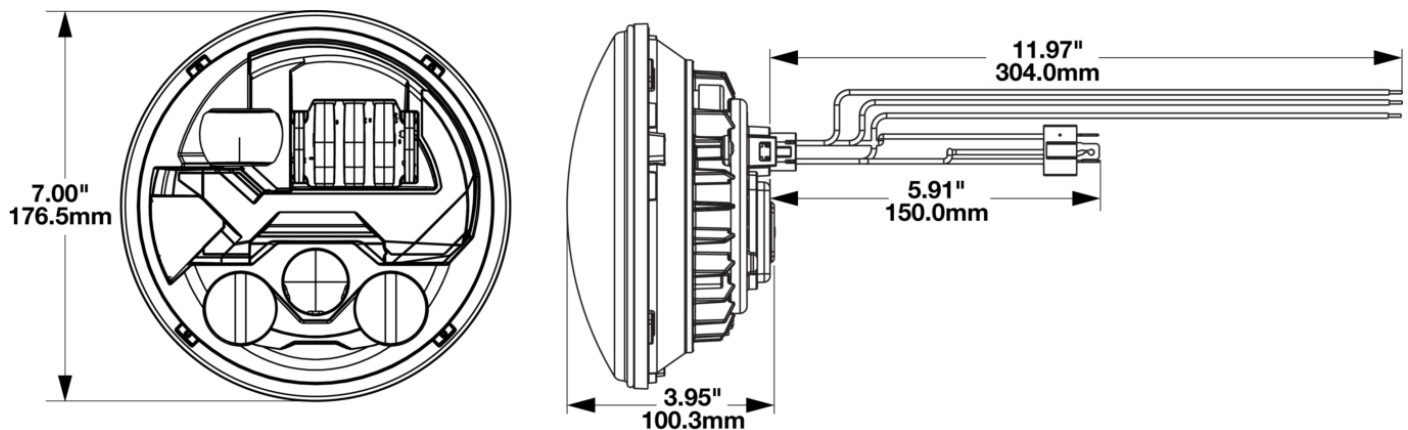

PRODUCT DIMENSIONS

Print date: 2026-06-14

© 2026 J.W. Speaker Corporation • Germantown, WI U.S.A.
www.jwspeaker.com • speaker@jwspeaker.com • 262.251.6660

J.W. SPEAKER
Engineered. Lighting. Solutions.