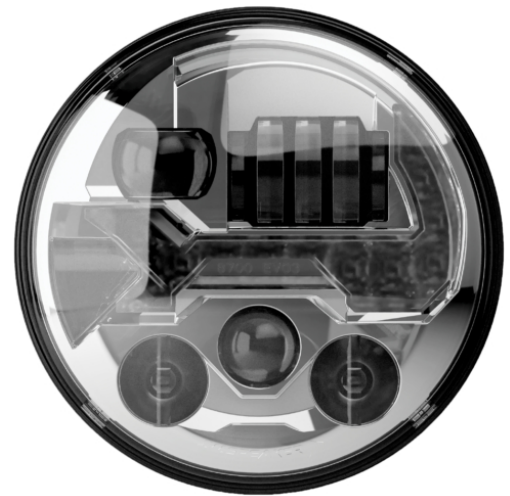

# LED Headlights - Model 8700 EVO 3

## PRODUCT INFORMATION

<b>Description</b>	12V RHT DOT/ECE LED High/Low Beam Headlight - Chrome - Single LH Light
<b>Height</b>	176.50 mm / 6.95 in
<b>Width</b>	176.50 mm / 6.95 in
<b>Depth</b>	112.00 mm / 4.41 in
<b>Shape</b>	Round
<b>Outer Lens Material</b>	Polycarbonate
<b>Outer Lens Color</b>	Clear
<b>Housing Material</b>	Aluminum
<b>Housing Color</b>	Black
<b>Bezel Color</b>	Chrome
<b>Retrofits</b>	7" Round Headlights or 2D1 PAR56
<b>Minimum Operating Temperature</b>	-40 °C / -40 °F
<b>Maximum Operating Temperature</b>	65 °C / 149 °F
<b>Connector or Wiring</b>	H4 / (3X) 11.97" Flying Leads
<b>Product Weight</b>	2.48 lbs / 1.12 kgs
<b>Shipping Weight</b>	3.35 lbs / 1.52 kgs