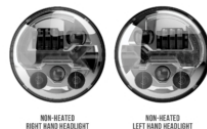

Part Number
0558243

12V LHT ECE LED
High/Low Beam
Headlight - Chrome - 2
Light Kit

Print date: 2026-05-03

© 2026 J.W. Speaker Corporation • Germantown, WI U.S.A.
www.jwspeaker.com • speaker@jwspeaker.com • 262.251.6660