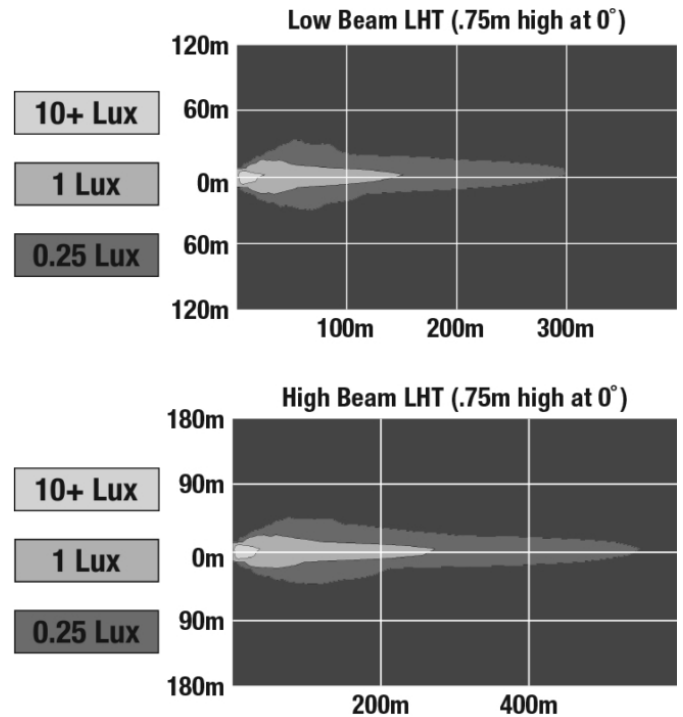

## PRODUCT INFORMATION

<b>Description</b>	12V RHT DOT/ECE LED High/Low Beam Headlight - Chrome - Single LH Light
<b>Height</b>	176.50 mm / 6.95 in
<b>Width</b>	176.50 mm / 6.95 in
<b>Depth</b>	112.00 mm / 4.41 in
<b>Shape</b>	Round
<b>Outer Lens Material</b>	Polycarbonate
<b>Outer Lens Color</b>	Clear
<b>Housing Material</b>	Aluminum
<b>Housing Color</b>	Black
<b>Bezel Color</b>	Chrome
<b>Retrofits</b>	7" Round Headlights or 2D1 PAR56
<b>Minimum Operating Temperature</b>	-40 °C / -40 °F
<b>Maximum Operating Temperature</b>	65 °C / 149 °F
<b>Connector or Wiring</b>	H4 / (3X) 11.97" Flying Leads
<b>Product Weight</b>	2.48 lbs / 1.12 kgs
<b>Shipping Weight</b>	3.35 lbs / 1.52 kgs

## ELECTRICAL SPECIFICATIONS

<b>Input Voltage</b>	12V DC
<b>Operating Voltage</b>	9-16V DC
<b>Transient Spike Protection</b>	150V Peak @ 1 HZ-100 Pulses
<b>Black Wire</b>	Ground
<b>Yellow Wire</b>	Low Beam
<b>White Wire</b>	High Beam
<b>Brown Wire</b>	Front turn
<b>Red Wire</b>	Position
<b>Blue Wire</b>	DRL
<b>Current Draw</b>	2.33A @ 12V DC (Low Beam) 3.25A @ 12V DC (High Beam) 3.00A @ 12V DC (Front Turn) 0.45A @ 12V DC (Position) 3.00A @ 12V DC (DRL)

## REGULATORY STANDARDS COMPLIANCE

Buy America Standards	ECE Reg 112
ECE Reg 7	ECE Reg 87
Eco Friendly	FMVSS 108 s10.1 (Table XIX)
FMVSS 108 s10.1 (Table XVIII)	FMVSS 108 s7.1 (Table VI)
IEC IP69K	

**Print date: 2026-05-24**

## PHOTOMETRIC SPECIFICATIONS

<b>Raw Lumen Output</b>	3,600 (High Beam); 3,020 (Low Beam)
<b>Effective Lumen Output</b>	1,320 (High Beam); 1,201 (Low Beam)
<b>Candela Output</b>	68,800 (High Beam) 24,800 (Low Beam)
<b>Nominal LED Color Temperature</b>	5000 K
<b>Beam Pattern(s)</b>	Forward Lighting - Daytime Running Light Forward Lighting - High Beam (DOT/ECE) Forward Lighting - Low Beam (ECE Right Hand) Forward Lighting - Low Beam (DOT/ECE) Signalization - Front Position Signalization - Turn (Front)