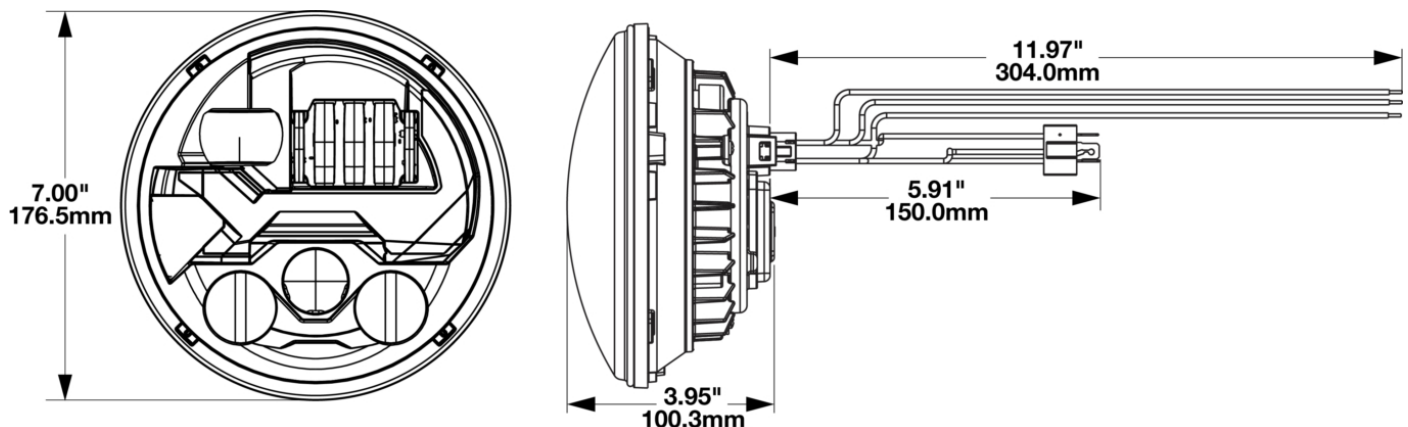

## PRODUCT INFORMATION

<b>Description</b>	12V RHT DOT/ECE LED High/Low Beam Headlight - Chrome - Single LH Light
<b>Height</b>	176.50 mm / 6.95 in
<b>Width</b>	176.50 mm / 6.95 in
<b>Depth</b>	112.00 mm / 4.41 in
<b>Shape</b>	Round
<b>Outer Lens Material</b>	Polycarbonate
<b>Outer Lens Color</b>	Clear
<b>Housing Material</b>	Aluminum
<b>Housing Color</b>	Black
<b>Bezel Color</b>	Chrome
<b>Retrofits</b>	7" Round Headlights or 2D1 PAR56
<b>Minimum Operating Temperature</b>	-40 °C / -40 °F
<b>Maximum Operating Temperature</b>	65 °C / 149 °F
<b>Connector or Wiring</b>	H4 / (3X) 11.97" Flying Leads
<b>Product Weight</b>	2.48 lbs / 1.12 kgs
<b>Shipping Weight</b>	3.35 lbs / 1.52 kgs