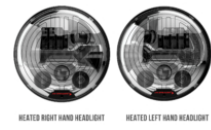

Part Number
0558133

12V RHT DOT/ECE LED
High/Low Beam
Heated Headlight -
Chrome - 2 Light Kit