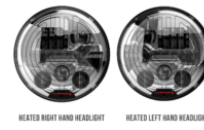

Part Number
0558133

12V RHT DOT/ECE LED
High/Low Beam
Heated Headlight -
Chrome - 2 Light Kit