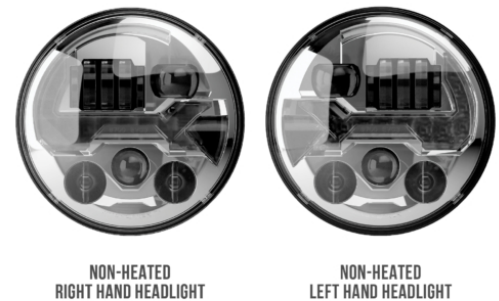

## PRODUCT INFORMATION

<b>Description</b>	12V RHT DOT/ECE LED High/Low Beam Headlight - Chrome - 2 Light Kit
<b>Height</b>	176.50 mm / 6.95 in
<b>Width</b>	176.50 mm / 6.95 in
<b>Depth</b>	112.00 mm / 4.41 in
<b>Shape</b>	Round
<b>Outer Lens Material</b>	Polycarbonate
<b>Outer Lens Color</b>	Clear
<b>Housing Material</b>	Aluminum
<b>Housing Color</b>	Black
<b>Bezel Color</b>	Chrome
<b>Retrofits</b>	7" Round Headlights or 2D1 PAR56
<b>Minimum Operating Temperature</b>	-40 °C / -40 °F
<b>Maximum Operating Temperature</b>	65 °C / 149 °F
<b>Connector or Wiring</b>	H4 / (3X) 11.97" Flying Leads
<b>Product Weight</b>	4.96 lbs / 2.25 kgs
<b>Shipping Weight</b>	6.58 lbs / 2.98 kgs