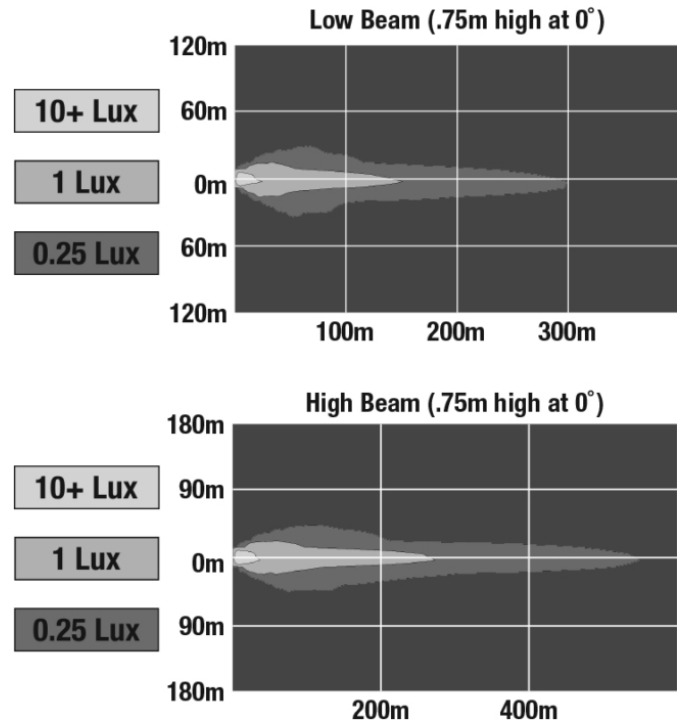

## PRODUCT INFORMATION

<b>Description</b>	12V RHT DOT/ECE LED High/Low Beam Headlight - Chrome - 2 Light Kit
<b>Height</b>	176.50 mm / 6.95 in
<b>Width</b>	176.50 mm / 6.95 in
<b>Depth</b>	112.00 mm / 4.41 in
<b>Shape</b>	Round
<b>Outer Lens Material</b>	Polycarbonate
<b>Outer Lens Color</b>	Clear
<b>Housing Material</b>	Aluminum
<b>Housing Color</b>	Black
<b>Bezel Color</b>	Chrome
<b>Retrofits</b>	7" Round Headlights or 2D1 PAR56
<b>Minimum Operating Temperature</b>	-40 °C / -40 °F
<b>Maximum Operating Temperature</b>	65 °C / 149 °F
<b>Connector or Wiring</b>	H4 / (3X) 11.97" Flying Leads
<b>Product Weight</b>	4.96 lbs / 2.25 kgs
<b>Shipping Weight</b>	6.58 lbs / 2.98 kgs

## ELECTRICAL SPECIFICATIONS

---

<b>Input Voltage</b>	12V DC
<b>Operating Voltage</b>	9-16V DC
<b>Transient Spike Protection</b>	150V Peak @ 1 HZ-100 Pulses
<b>Black Wire</b>	Ground
<b>Yellow Wire</b>	Low Beam
<b>White Wire</b>	High Beam
<b>Brown Wire</b>	Front turn
<b>Red Wire</b>	Position
<b>Blue Wire</b>	DRL
<b>Current Draw</b>	2.33A @ 12V DC (Low Beam) 3.25A @ 12V DC (High Beam) 3.00A @ 12V DC (Front turn) 0.45A @ 12V DC (Position) 3.00A @ 12V DC (DRL)

## PHOTOMETRIC SPECIFICATIONS

<b>Raw Lumen Output</b>	3,600 (High Beam); 3,020 (Low Beam)
<b>Effective Lumen Output</b>	1,320 (High Beam); 1,201 (Low Beam)
<b>Candela Output</b>	68,800 (High Beam) 24,800 (Low Beam)
<b>Nominal LED Color Temperature</b>	5000 K
<b>Beam Pattern(s)</b>	Forward Lighting - Daytime Running Light Forward Lighting - High Beam (DOT/ECE) Forward Lighting - Low Beam (ECE Right Hand) Forward Lighting - Low Beam (DOT/ECE) Signalization - Front Position Signalization - Turn (Front)