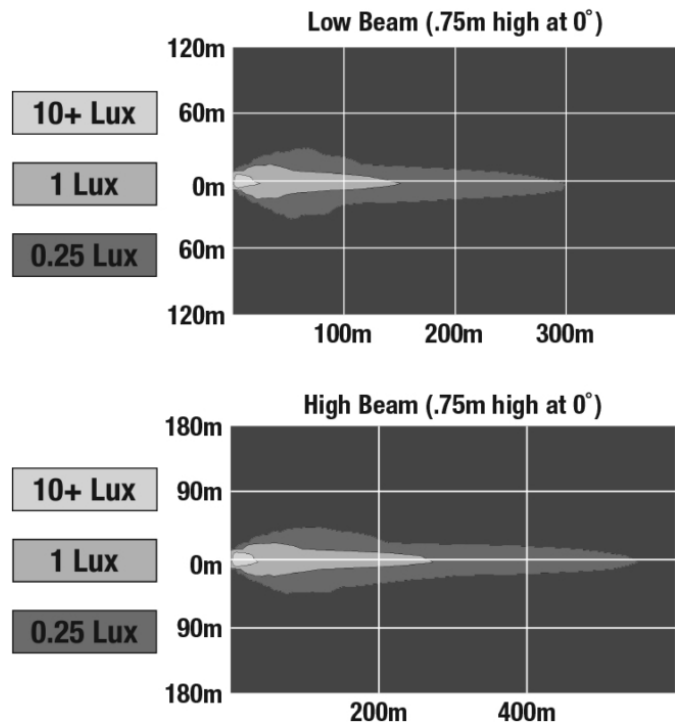

## PRODUCT INFORMATION

<b>Description</b>	12V RHT DOT/ECE LED High/Low Beam Headlight - Chrome - 2 Light Kit
<b>Height</b>	176.50 mm / 6.95 in
<b>Width</b>	176.50 mm / 6.95 in
<b>Depth</b>	112.00 mm / 4.41 in
<b>Shape</b>	Round
<b>Outer Lens Material</b>	Polycarbonate
<b>Outer Lens Color</b>	Clear
<b>Housing Material</b>	Aluminum
<b>Housing Color</b>	Black
<b>Bezel Color</b>	Chrome
<b>Retrofits</b>	7" Round Headlights or 2D1 PAR56
<b>Minimum Operating Temperature</b>	-40 °C / -40 °F
<b>Maximum Operating Temperature</b>	65 °C / 149 °F
<b>Connector or Wiring</b>	H4 / (3X) 11.97" Flying Leads
<b>Product Weight</b>	4.96 lbs / 2.25 kgs
<b>Shipping Weight</b>	6.58 lbs / 2.98 kgs

## ELECTRICAL SPECIFICATIONS

<b>Input Voltage</b>	12V DC
<b>Operating Voltage</b>	9-16V DC
<b>Transient Spike Protection</b>	150V Peak @ 1 HZ-100 Pulses
<b>Black Wire</b>	Ground
<b>Yellow Wire</b>	Low Beam
<b>White Wire</b>	High Beam
<b>Brown Wire</b>	Front turn
<b>Red Wire</b>	Position
<b>Blue Wire</b>	DRL
<b>Current Draw</b>	2.33A @ 12V DC (Low Beam) 3.25A @ 12V DC (High Beam) 3.00A @ 12V DC (Front turn) 0.45A @ 12V DC (Position) 3.00A @ 12V DC (DRL)

## REGULATORY STANDARDS COMPLIANCE

Buy America Standards	ECE Reg 112
ECE Reg 7	ECE Reg 87
Eco Friendly	FMVSS 108 s10.1 (Table XIX)
FMVSS 108 s10.1 (Table XVIII)	FMVSS 108 s7.1 (Table VI)
IEC IP69K	

**Print date: 2026-05-24**

## PHOTOMETRIC SPECIFICATIONS

<b>Raw Lumen Output</b>	3,600 (High Beam); 3,020 (Low Beam)
<b>Effective Lumen Output</b>	1,320 (High Beam); 1,201 (Low Beam)
<b>Candela Output</b>	68,800 (High Beam) 24,800 (Low Beam)
<b>Nominal LED Color Temperature</b>	5000 K
<b>Beam Pattern(s)</b>	Forward Lighting - Daytime Running Light Forward Lighting - High Beam (DOT/ECE) Forward Lighting - Low Beam (ECE Right Hand) Forward Lighting - Low Beam (DOT/ECE) Signalization - Front Position Signalization - Turn (Front)