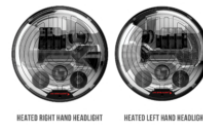

Part Number
0558133

12V RHT DOT/ECE LED
High/Low Beam
Heated Headlight -
Chrome - 2 Light Kit