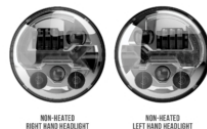

Part Number
0558243

12V LHT ECE LED
High/Low Beam
Headlight - Chrome - 2
Light Kit

Print date: 2026-05-24

© 2026 J.W. Speaker Corporation • Germantown, WI U.S.A.
www.jwspeaker.com • speaker@jwspeaker.com • 262.251.6660

J.W. SPEAKER
Engineered. Lighting. Solutions.