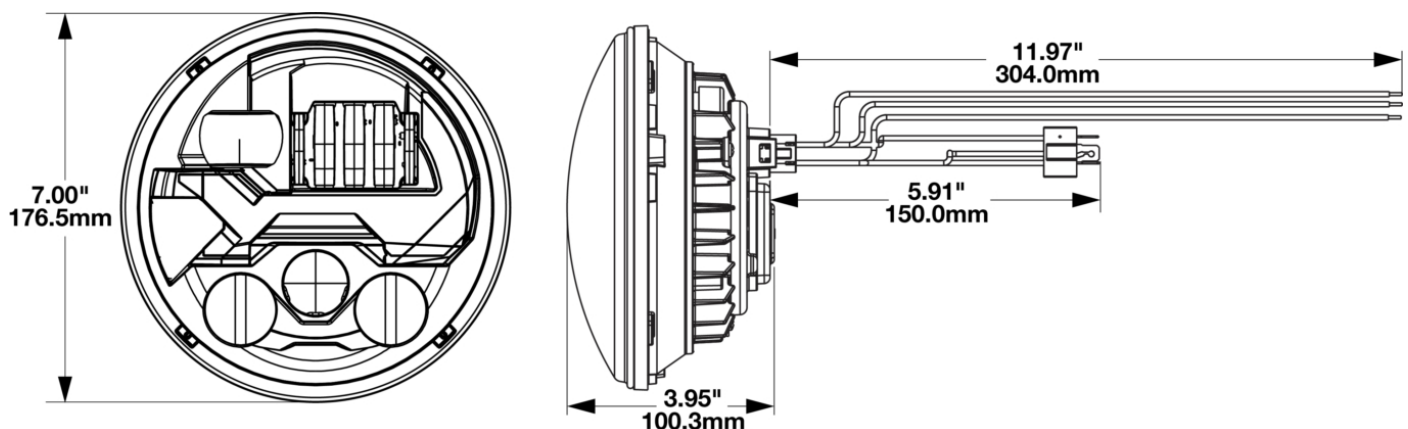

PRODUCT DIMENSIONS

Print date: 2026-05-24

© 2026 J.W. Speaker Corporation • Germantown, WI U.S.A.
www.jwspeaker.com • speaker@jwspeaker.com • 262.251.6660

J.W. SPEAKER
Engineered. Lighting. Solutions.