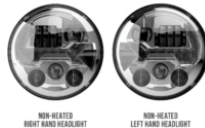

Part Number
8201111

Black Polycarbonate
Bucket for 7" Round
(PAR56) Headlight

RELATED PRODUCTS

Part Number
0530171

12V LHT ECE LED
High/Low Beam
Headlight - Black
Single LH Light

Part Number
0530181

12V LHT ECE LED
High/Low Beam
Headlight - Black -
Single RH Light