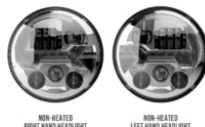

Part Number
0558123

12V RHT DOT/ECE LED
High/Low Beam
Headlight - Chrome - 2
Light Kit

Part Number
0558133

12V RHT DOT/ECE LED
High/Low Beam
Heated Headlight -
Chrome - 2 Light Kit

Part Number
0558161

12V RHT DOT/ECE LED
High/Low Beam
Headlight - Chrome -
Single RH Light

Part Number
0558171

12V RHT DOT/ECE LED
High/Low Beam
Headlight - Chrome -
Single LH Light

Part Number
0558211

12V RHT DOT/ECE LED
High/Low Beam
Heated Headlight -
Chrome - Single LH
Light

Part Number
0558243