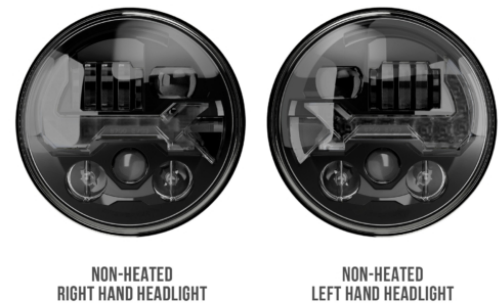

LED Headlights – Model 8700 EVO 3

PRODUCT INFORMATION

Description	12V LHT ECE LED High/Low Beam Headlight - Black - 2 Light Kit
Height	176.50 mm / 6.95 in
Width	176.50 mm / 6.95 in
Depth	112.00 mm / 4.41 in
Shape	Round
Outer Lens Material	Polycarbonate
Outer Lens Color	Clear
Housing Material	Aluminum
Housing Color	Black
Bezel Color	Black
Retrofits	7" Round Headlights or 2D1 PAR56
Minimum Operating Temperature	-40 °C / -40 °F
Maximum Operating Temperature	65 °C / 149 °F
Mating Connector	H4 AMP #172615-2
Product Weight	4.96 lbs / 2.25 kgs
Shipping Weight	5.97 lbs / 2.71 kgs

ELECTRICAL SPECIFICATIONS

Input Voltage	12V DC
Operating Voltage	9-16V DC
Transient Spike Protection	150V Peak @ 1 HZ-100 Pulses
Black Wire	Ground
Yellow Wire	Low Beam
White Wire	High Beam
Brown Wire	Front Turn
Red Wire	Position
Blue Wire	DRL
Current Draw	2.33A @ 12V DC (Low Beam) 3.25A @ 12V DC (High Beam) 3.00A @ 12V DC (Front Turn) 0.45A @ 12V DC (Position) 3.00A @ 12V DC (DRL)

J.W. SPEAKER 
Engineered. Lighting. Solutions.

LED Headlights – Model 8700 EVO 3

PHOTOMETRIC SPECIFICATIONS

Raw Lumen Output	3,600 (High Beam), 3,020 (Low Beam)
Effective Lumen Output	1,320 (High Beam), 1,201 (Low Beam)
Candela Output	68,800 (High Beam), 24,800 (Low Beam)
Nominal LED Color Temperature	5000 K
Beam Pattern(s)	Forward Lighting - Daytime Running Light Forward Lighting - High Beam (ECE) Forward Lighting - Low Beam (ECE Left Hand) Signalization - Front Position Signalization - Turn (Front)