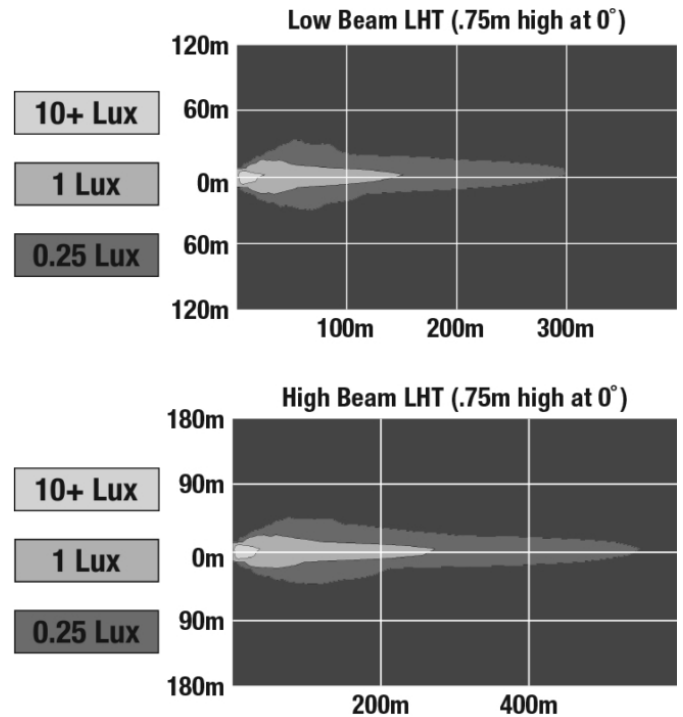

LED Headlights – Model 8700 EVO 3

PRODUCT INFORMATION

Description	12V LHT ECE LED High/Low Beam Headlight - Black - 2 Light Kit
Height	176.50 mm / 6.95 in
Width	176.50 mm / 6.95 in
Depth	112.00 mm / 4.41 in
Shape	Round
Outer Lens Material	Polycarbonate
Outer Lens Color	Clear
Housing Material	Aluminum
Housing Color	Black
Bezel Color	Black
Retrofits	7" Round Headlights or 2D1 PAR56
Minimum Operating Temperature	-40 °C / -40 °F
Maximum Operating Temperature	65 °C / 149 °F
Mating Connector	H4 AMP #172615-2
Product Weight	4.96 lbs / 2.25 kgs
Shipping Weight	5.97 lbs / 2.71 kgs

ELECTRICAL SPECIFICATIONS

Input Voltage	12V DC
Operating Voltage	9-16V DC
Transient Spike Protection	150V Peak @ 1 HZ-100 Pulses
Black Wire	Ground
Yellow Wire	Low Beam
White Wire	High Beam
Brown Wire	Front Turn
Red Wire	Position
Blue Wire	DRL
Current Draw	2.33A @ 12V DC (Low Beam) 3.25A @ 12V DC (High Beam) 3.00A @ 12V DC (Front Turn) 0.45A @ 12V DC (Position) 3.00A @ 12V DC (DRL)

J.W. SPEAKER 
Engineered. Lighting. Solutions.

LED Headlights – Model 8700 EVO 3

PHOTOMETRIC SPECIFICATIONS

Raw Lumen Output	3,600 (High Beam), 3,020 (Low Beam)
Effective Lumen Output	1,320 (High Beam), 1,201 (Low Beam)
Candela Output	68,800 (High Beam), 24,800 (Low Beam)
Nominal LED Color Temperature	5000 K
Beam Pattern(s)	Forward Lighting - Daytime Running Light Forward Lighting - High Beam (ECE) Forward Lighting - Low Beam (ECE Left Hand) Signalization - Front Position Signalization - Turn (Front)