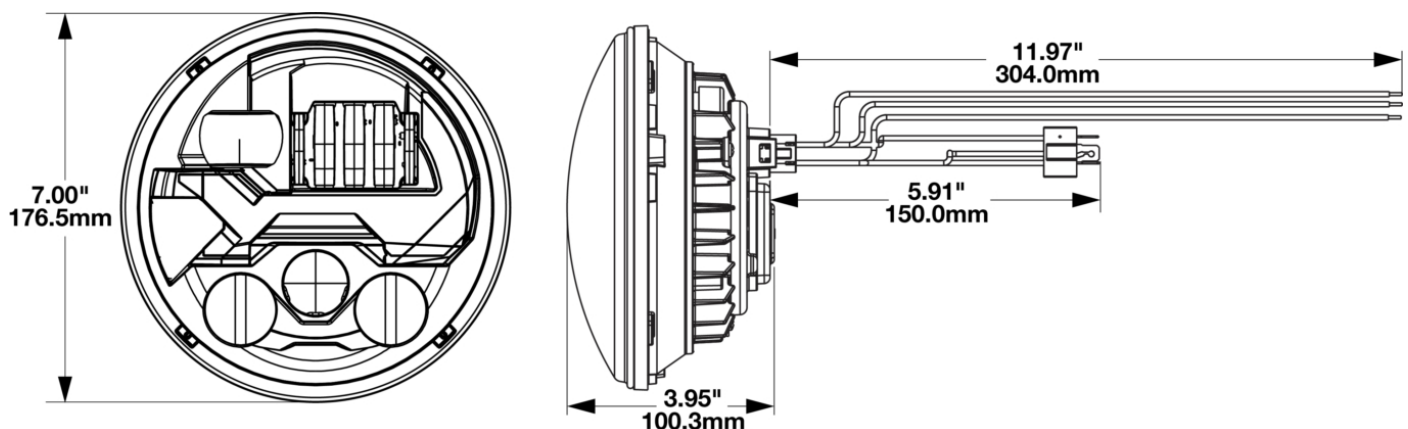

PRODUCT DIMENSIONS

Print date: 2026-05-14

© 2026 J.W. Speaker Corporation • Germantown, WI U.S.A.
www.jwspeaker.com • speaker@jwspeaker.com • 262.251.6660

J.W. SPEAKER
Engineered. Lighting. Solutions.