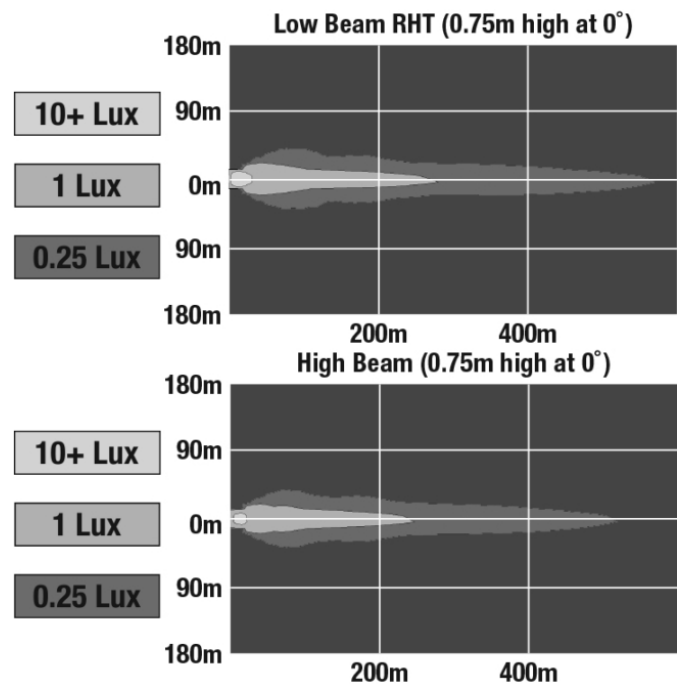

LED Headlights - Model 8700 EVO 2 PRO

PRODUCT INFORMATION

Description	12-24V ECE LED RHT High & Low Beam Headlight with Black Inner Bezel - Single Light
Height	176.53 mm / 6.95 in
Width	176.53 mm / 6.95 in
Depth	99.82 mm / 3.93 in
Shape	Round
Outer Lens Material	Polycarbonate
Outer Lens Color	Clear
Housing Material	Aluminum
Housing Color	Gray
Bezel Color	Black
Retrofits	2D0 "PAR56" or 7" round headlights
Minimum Operating Temperature	-40 °C / -40 °F
Maximum Operating Temperature	65 °C / 149 °F
Connector or Wiring	H4
Mating Connector	H4 AMP #172615-2
Product Weight	2.31 lbs / 1.05 kgs
Shipping Weight	4.00 lbs / 1.81 kgs

PRODUCT DIMENSIONS

ELECTRICAL SPECIFICATIONS

Input Voltage	12-24V DC
Operating Voltage	9-32V DC
Black Wire	Ground
Yellow Wire	Low Beam
White Wire	High Beam
Current Draw	3.60A @ 12V DC (High Beam) 2.00A @ 12V DC (Low Beam) 1.80A @ 24V DC (High Beam) 1.10A @ 24V DC (Low Beam)

Buy America Standards
ECE Reg 112
IEC IP67

ECE Reg 10
Eco Friendly

PHOTOMETRIC SPECIFICATIONS

Raw Lumen Output	4,170 (High Beam); 2,340 (Low Beam)
Effective Lumen Output	1,340 (High Beam); 694 (Low Beam)
Candela Output	84,700 (High Beam); 30,600 (Low Beam)
Nominal LED Color Temperature	5000 K
Beam Pattern(s)	Forward Lighting - High Beam (ECE) Forward Lighting - Low Beam (ECE Right Hand)