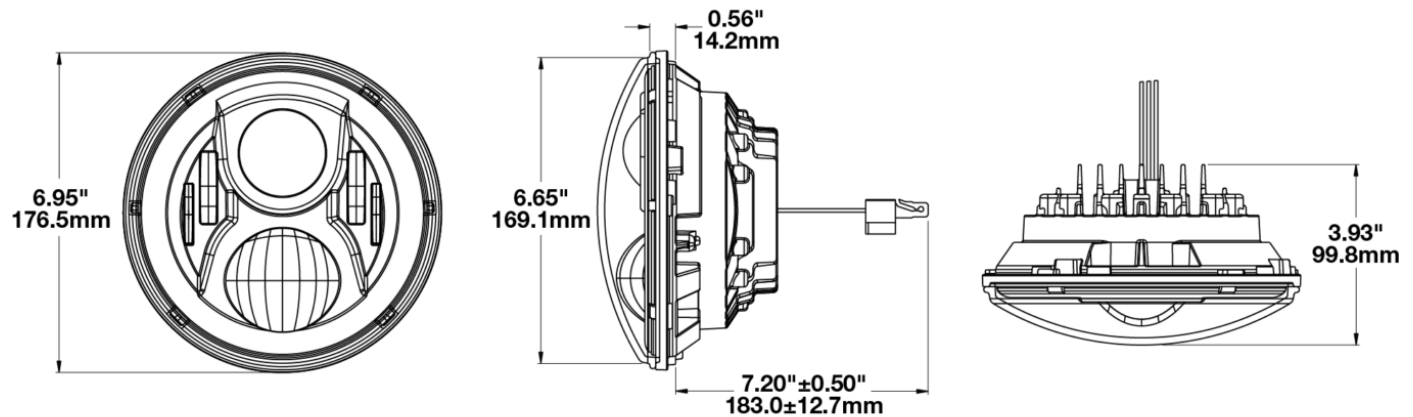

## PRODUCT INFORMATION

---

<b>Description</b>	12-24V ECE LED RHT High & Low Beam Headlight with Black Inner Bezel - Single Light
<b>Height</b>	176.53 mm / 6.95 in
<b>Width</b>	176.53 mm / 6.95 in
<b>Depth</b>	99.82 mm / 3.93 in
<b>Shape</b>	Round
<b>Outer Lens Material</b>	Polycarbonate
<b>Outer Lens Color</b>	Clear
<b>Housing Material</b>	Aluminum
<b>Housing Color</b>	Gray
<b>Bezel Color</b>	Black
<b>Retrofits</b>	2D0 "PAR56" or 7" round headlights
<b>Minimum Operating Temperature</b>	-40 °C / -40 °F
<b>Maximum Operating Temperature</b>	65 °C / 149 °F
<b>Connector or Wiring</b>	H4
<b>Mating Connector</b>	H4 AMP #172615-2
<b>Product Weight</b>	2.31 lbs / 1.05 kgs
<b>Shipping Weight</b>	4.00 lbs / 1.81 kgs

## PRODUCT DIMENSIONS