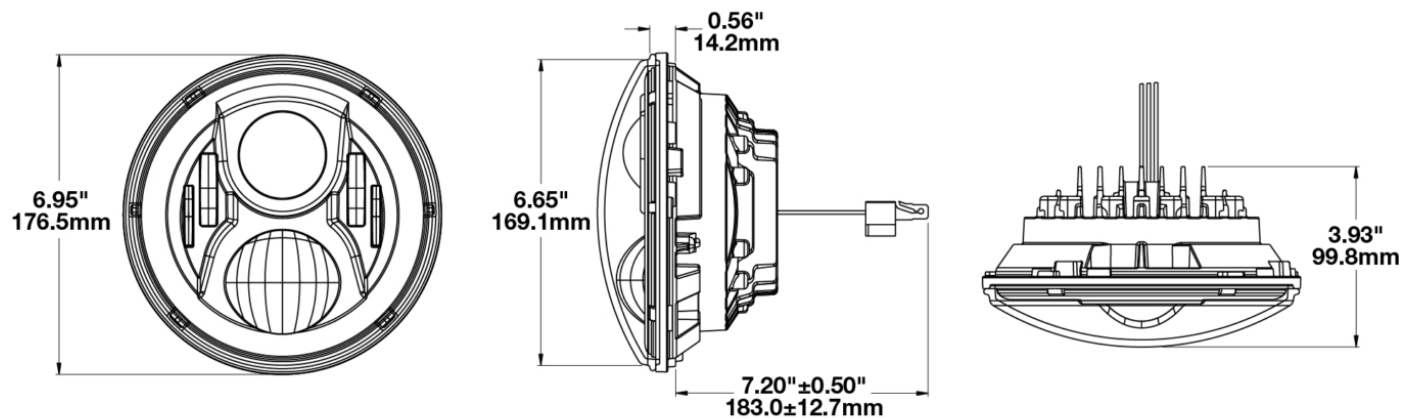

LED Headlights - Model 8700 EVO 2 PRO

PRODUCT INFORMATION

| | |
|--------------------------------------|--|
| Description | 12-24V ECE LED RHT High & Low Beam Headlight with Black Inner Bezel - Single Light |
| Height | 176.53 mm / 6.95 in |
| Width | 176.53 mm / 6.95 in |
| Depth | 99.82 mm / 3.93 in |
| Shape | Round |
| Outer Lens Material | Polycarbonate |
| Outer Lens Color | Clear |
| Housing Material | Aluminum |
| Housing Color | Gray |
| Bezel Color | Black |
| Retrofits | 2D0 "PAR56" or 7" round headlights |
| Minimum Operating Temperature | -40 °C / -40 °F |
| Maximum Operating Temperature | 65 °C / 149 °F |
| Connector or Wiring | H4 |
| Mating Connector | H4 AMP #172615-2 |
| Product Weight | 2.31 lbs / 1.05 kgs |
| Shipping Weight | 4.00 lbs / 1.81 kgs |

PRODUCT DIMENSIONS

ELECTRICAL SPECIFICATIONS

| | |
|--------------------------|--|
| Input Voltage | 12-24V DC |
| Operating Voltage | 9-32V DC |
| Black Wire | Ground |
| Yellow Wire | Low Beam |
| White Wire | High Beam |
| Current Draw | 3.60A @ 12V DC (High Beam) 2.00A @ 12V DC (Low Beam) 1.80A @ 24V DC (High Beam) 1.10A @ 24V DC (Low Beam) |