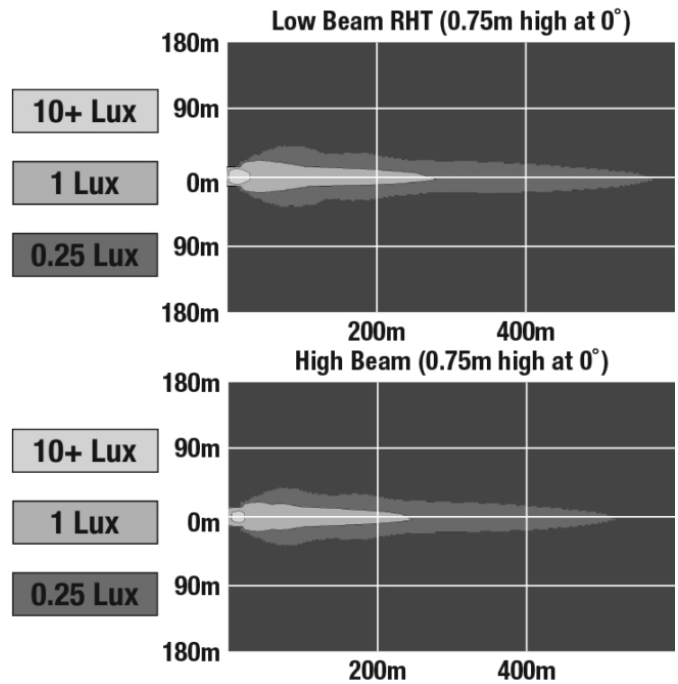

LED Headlights - Model 8700 EVO 2 PRO

PRODUCT INFORMATION

Description	12-24V ECE LED RHT High & Low Beam Headlight with Black Inner Bezel - Single Light
Height	176.53 mm / 6.95 in
Width	176.53 mm / 6.95 in
Depth	99.82 mm / 3.93 in
Shape	Round
Outer Lens Material	Polycarbonate
Outer Lens Color	Clear
Housing Material	Aluminum
Housing Color	Gray
Bezel Color	Black
Retrofits	2D0 "PAR56" or 7" round headlights
Minimum Operating Temperature	-40 °C / -40 °F
Maximum Operating Temperature	65 °C / 149 °F
Connector or Wiring	H4
Mating Connector	H4 AMP #172615-2
Product Weight	2.31 lbs / 1.05 kgs
Shipping Weight	4.00 lbs / 1.81 kgs

PRODUCT DIMENSIONS

ELECTRICAL SPECIFICATIONS

Input Voltage	12-24V DC
Operating Voltage	9-32V DC
Black Wire	Ground
Yellow Wire	Low Beam
White Wire	High Beam
Current Draw	3.60A @ 12V DC (High Beam) 2.00A @ 12V DC (Low Beam) 1.80A @ 24V DC (High Beam) 1.10A @ 24V DC (Low Beam)

LED Headlights - Model 8700 EVO 2 PRO

PHOTOMETRIC SPECIFICATIONS

Raw Lumen Output	4,170 (High Beam); 2,340 (Low Beam)
Effective Lumen Output	1,340 (High Beam); 694 (Low Beam)
Candela Output	84,700 (High Beam); 30,600 (Low Beam)
Nominal LED Color Temperature	5000 K
Beam Pattern(s)	Forward Lighting - High Beam (ECE) Forward Lighting - Low Beam (ECE Right Hand)