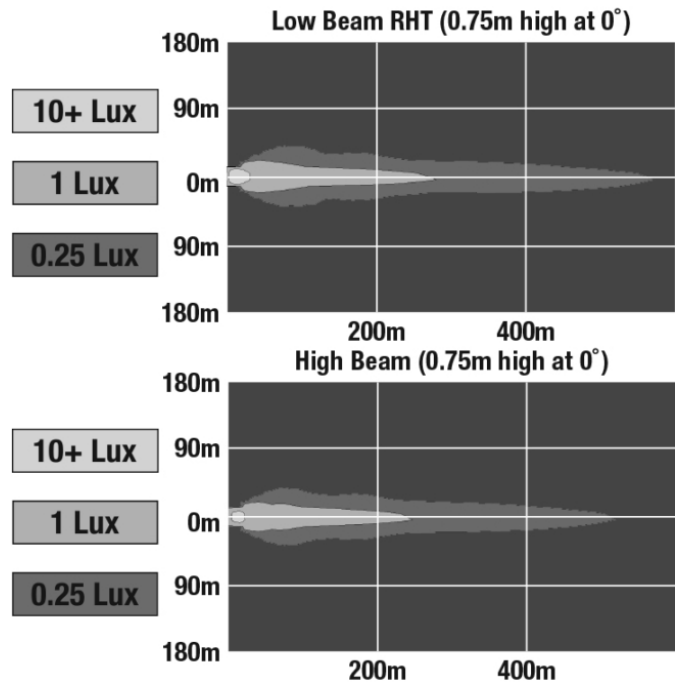

## PRODUCT DIMENSIONS

## ELECTRICAL SPECIFICATIONS

<b>Input Voltage</b>	12-24V DC
<b>Operating Voltage</b>	9-32V DC
<b>Black Wire</b>	Ground
<b>Yellow Wire</b>	Low Beam
<b>White Wire</b>	High Beam
<b>Current Draw</b>	3.60A @ 12V DC (High Beam) 2.00A @ 12V DC (Low Beam) 1.80A @ 24V DC (High Beam) 1.10A @ 24V DC (Low Beam)

## PHOTOMETRIC SPECIFICATIONS

<b>Raw Lumen Output</b>	4,170 (High Beam); 2,340 (Low Beam)
<b>Effective Lumen Output</b>	1,340 (High Beam); 694 (Low Beam)
<b>Candela Output</b>	84,700 (High Beam); 30,600 (Low Beam)
<b>Nominal LED Color Temperature</b>	5000 K
<b>Beam Pattern(s)</b>	Forward Lighting - High Beam (ECE) Forward Lighting - Low Beam (ECE Right Hand)