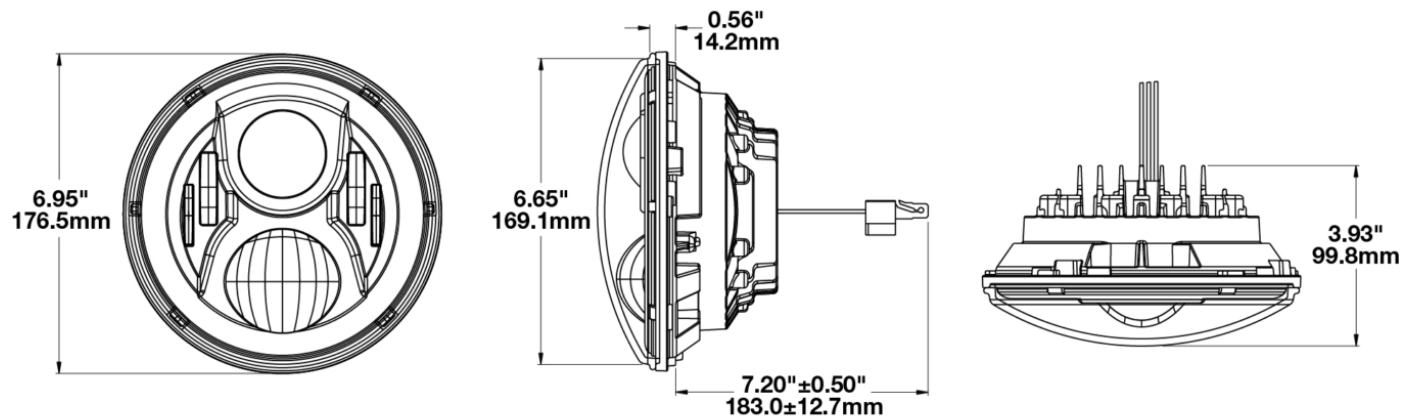

LED Headlights - Model 8700 EVO 2 PRO

PRODUCT INFORMATION

Description	12-24V ECE LED RHT High & Low Beam Headlight with Black Inner Bezel - Single Light
Height	176.53 mm / 6.95 in
Width	176.53 mm / 6.95 in
Depth	99.82 mm / 3.93 in
Shape	Round
Outer Lens Material	Polycarbonate
Outer Lens Color	Clear
Housing Material	Aluminum
Housing Color	Gray
Bezel Color	Black
Retrofits	2D0 "PAR56" or 7" round headlights
Minimum Operating Temperature	-40 °C / -40 °F
Maximum Operating Temperature	65 °C / 149 °F
Connector or Wiring	H4
Mating Connector	H4 AMP #172615-2
Product Weight	2.31 lbs / 1.05 kgs
Shipping Weight	4.00 lbs / 1.81 kgs

PRODUCT DIMENSIONS

ELECTRICAL SPECIFICATIONS

Input Voltage	12-24V DC
Operating Voltage	9-32V DC
Black Wire	Ground
Yellow Wire	Low Beam
White Wire	High Beam
Current Draw	3.60A @ 12V DC (High Beam) 2.00A @ 12V DC (Low Beam) 1.80A @ 24V DC (High Beam) 1.10A @ 24V DC (Low Beam)

Buy America Standards
ECE Reg 112
IEC IP67

ECE Reg 10
Eco Friendly

PHOTOMETRIC SPECIFICATIONS

Raw Lumen Output	4,170 (High Beam); 2,340 (Low Beam)
Effective Lumen Output	1,340 (High Beam); 694 (Low Beam)
Candela Output	84,700 (High Beam); 30,600 (Low Beam)
Nominal LED Color Temperature	5000 K
Beam Pattern(s)	Forward Lighting - High Beam (ECE) Forward Lighting - Low Beam (ECE Right Hand)