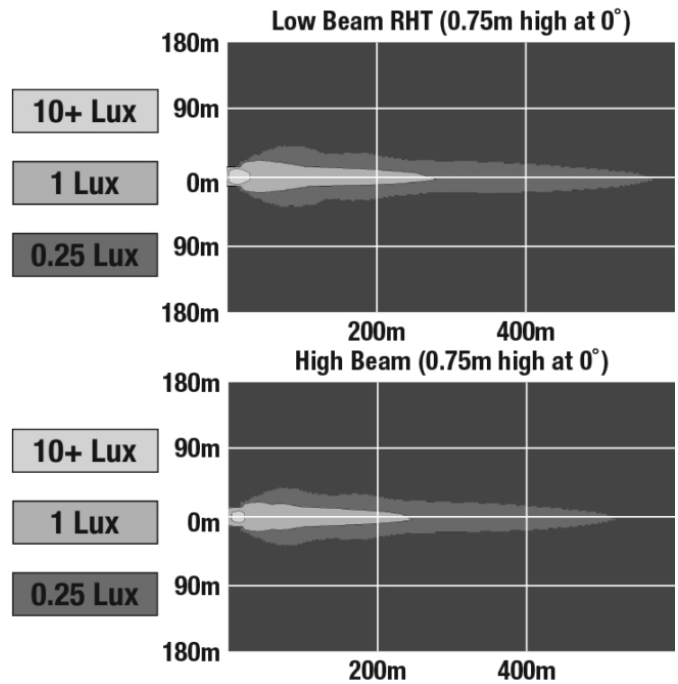

LED Headlights - Model 8700 EVO 2 PRO

PRODUCT INFORMATION

| | |
|--------------------------------------|--|
| Description | 12-24V ECE LED RHT High & Low Beam Headlight with Black Inner Bezel - Single Light |
| Height | 176.53 mm / 6.95 in |
| Width | 176.53 mm / 6.95 in |
| Depth | 99.82 mm / 3.93 in |
| Shape | Round |
| Outer Lens Material | Polycarbonate |
| Outer Lens Color | Clear |
| Housing Material | Aluminum |
| Housing Color | Gray |
| Bezel Color | Black |
| Retrofits | 2D0 "PAR56" or 7" round headlights |
| Minimum Operating Temperature | -40 °C / -40 °F |
| Maximum Operating Temperature | 65 °C / 149 °F |
| Connector or Wiring | H4 |
| Mating Connector | H4 AMP #172615-2 |
| Product Weight | 2.31 lbs / 1.05 kgs |
| Shipping Weight | 4.00 lbs / 1.81 kgs |

PRODUCT DIMENSIONS

ELECTRICAL SPECIFICATIONS

| | |
|--------------------------|--|
| Input Voltage | 12-24V DC |
| Operating Voltage | 9-32V DC |
| Black Wire | Ground |
| Yellow Wire | Low Beam |
| White Wire | High Beam |
| Current Draw | 3.60A @ 12V DC (High Beam) 2.00A @ 12V DC (Low Beam) 1.80A @ 24V DC (High Beam) 1.10A @ 24V DC (Low Beam) |

J.W. SPEAKER
Engineered. Lighting. Solutions.

LED Headlights - Model 8700 EVO 2 PRO

PHOTOMETRIC SPECIFICATIONS

| | |
|--------------------------------------|--|
| Raw Lumen Output | 4,170 (High Beam); 2,340 (Low Beam) |
| Effective Lumen Output | 1,340 (High Beam); 694 (Low Beam) |
| Candela Output | 84,700 (High Beam); 30,600 (Low Beam) |
| Nominal LED Color Temperature | 5000 K |
| Beam Pattern(s) | Forward Lighting - High Beam (ECE) Forward Lighting - Low Beam (ECE Right Hand) |