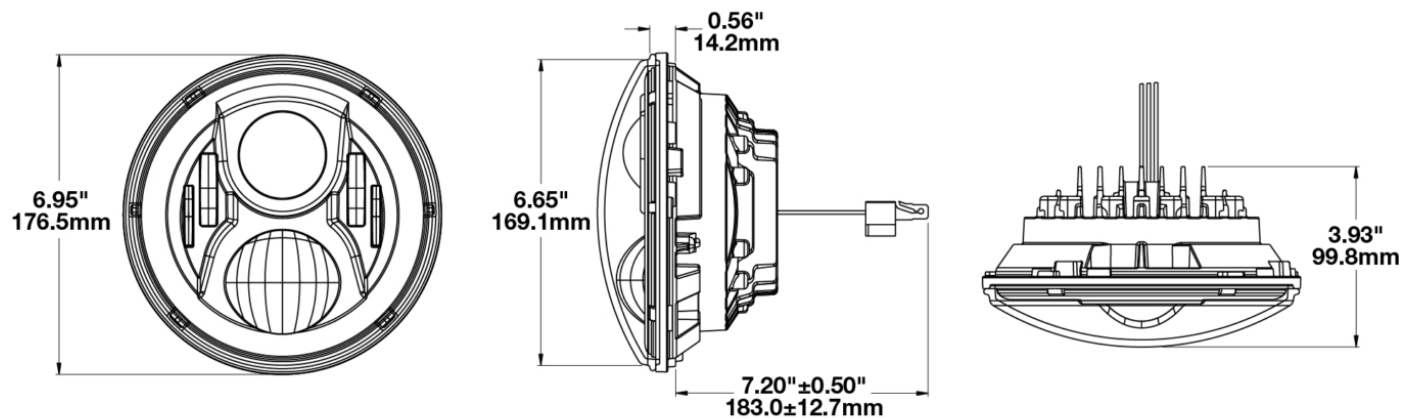

LED Headlights - Model 8700 EVO 2 PRO

PRODUCT INFORMATION

Description	12-24V ECE LED RHT High & Low Beam Headlight with Black Inner Bezel - Single Light
Height	176.53 mm / 6.95 in
Width	176.53 mm / 6.95 in
Depth	99.82 mm / 3.93 in
Shape	Round
Outer Lens Material	Polycarbonate
Outer Lens Color	Clear
Housing Material	Aluminum
Housing Color	Gray
Bezel Color	Black
Retrofits	2D0 "PAR56" or 7" round headlights
Minimum Operating Temperature	-40 °C / -40 °F
Maximum Operating Temperature	65 °C / 149 °F
Connector or Wiring	H4
Mating Connector	H4 AMP #172615-2
Product Weight	2.31 lbs / 1.05 kgs
Shipping Weight	4.00 lbs / 1.81 kgs

PRODUCT DIMENSIONS

ELECTRICAL SPECIFICATIONS

Input Voltage	12-24V DC
Operating Voltage	9-32V DC
Black Wire	Ground
Yellow Wire	Low Beam
White Wire	High Beam
Current Draw	3.60A @ 12V DC (High Beam) 2.00A @ 12V DC (Low Beam) 1.80A @ 24V DC (High Beam) 1.10A @ 24V DC (Low Beam)