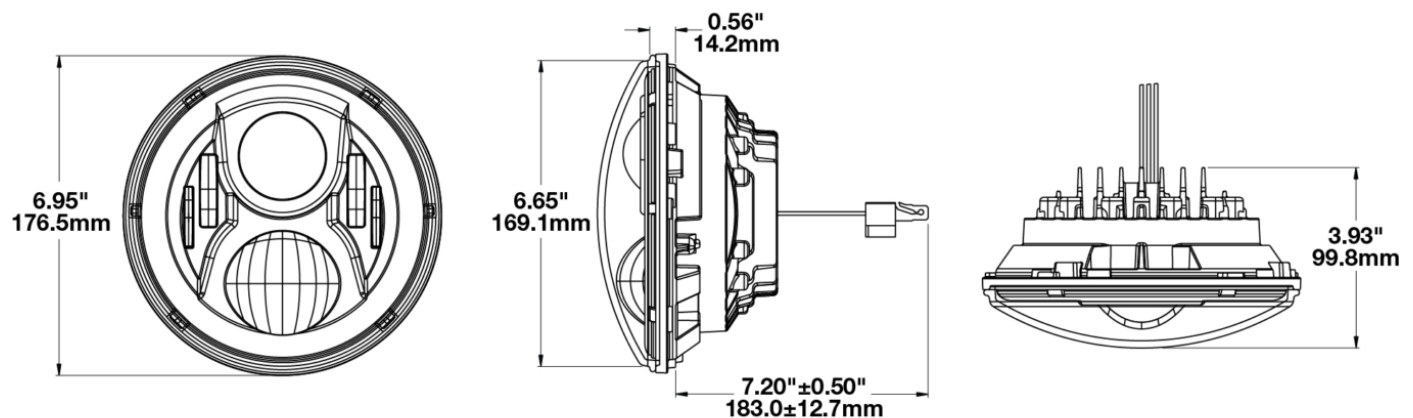

PRODUCT DIMENSIONS

Print date: 2026-04-12

© 2026 J.W. Speaker Corporation • Germantown, WI U.S.A.
www.jwspeaker.com • speaker@jwspeaker.com • 262.251.6660

J.W. SPEAKER
Engineered. Lighting. Solutions.