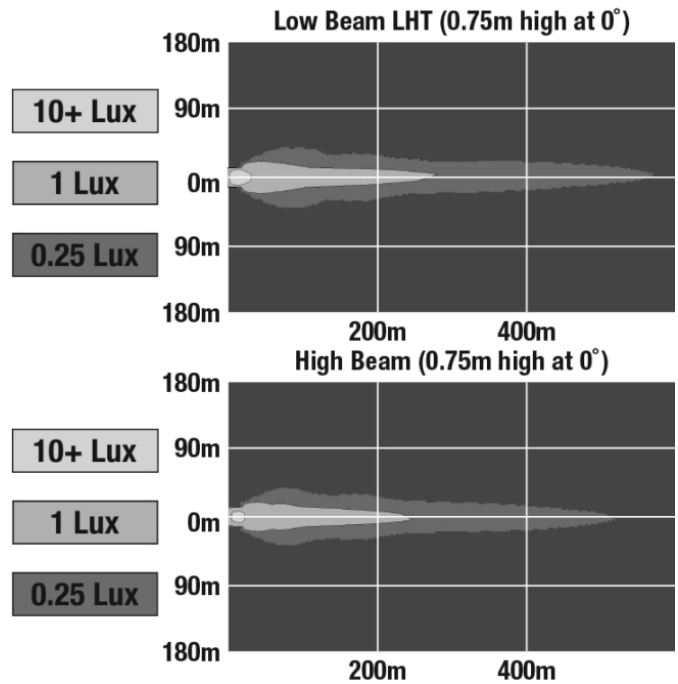

LED Headlights - Model 8700 EVO 2 PRO

PRODUCT INFORMATION

Description	12-24V ECE LED LHT High & Low Beam Headlight with Black Inner Bezel - Single Light
Height	176.53 mm / 6.95 in
Width	176.53 mm / 6.95 in
Depth	99.82 mm / 3.93 in
Outer Lens Material	Polycarbonate
Outer Lens Color	Clear
Housing Material	Aluminum
Housing Color	Gray
Bezel Color	Black
Retrofits	2D1 "PAR56" or 7" round headlights
Minimum Operating Temperature	-40 °C / -40 °F
Maximum Operating Temperature	65 °C / 149 °F
Connector or Wiring	H4
Mating Connector	H4 AMP#172615-2
Product Weight	2.31 lbs / 1.05 kgs
Shipping Weight	4.00 lbs / 1.81 kgs

ELECTRICAL SPECIFICATIONS

Input Voltage	12-24V DC
Operating Voltage	9-32V DC
Transient Spike Protection	150V Peak @ 1 HZ-100 Pulses
Black Wire	Ground
Yellow Wire	Low Beam
White Wire	High Beam
Current Draw	3.60A @ 12V DC (High Beam) 2.00A @ 12V DC (Low Beam) 1.80A @ 24V DC (High Beam) 1.10A @ 24V DC (Low Beam)

J.W. SPEAKER 
Engineered. Lighting. Solutions.

LED Headlights - Model 8700 EVO 2 PRO

PHOTOMETRIC SPECIFICATIONS

Raw Lumen Output	4,170 (High Beam); 2,340 (Low Beam)
Effective Lumen Output	1,340 (High Beam); 694 (Low Beam)
Candela Output	84,700 (High Beam); 30,600 (Low Beam)
Nominal LED Color Temperature	5000 K
Beam Pattern(s)	Forward Lighting - High Beam (ECE) Forward Lighting - Low Beam (ECE Left Hand)