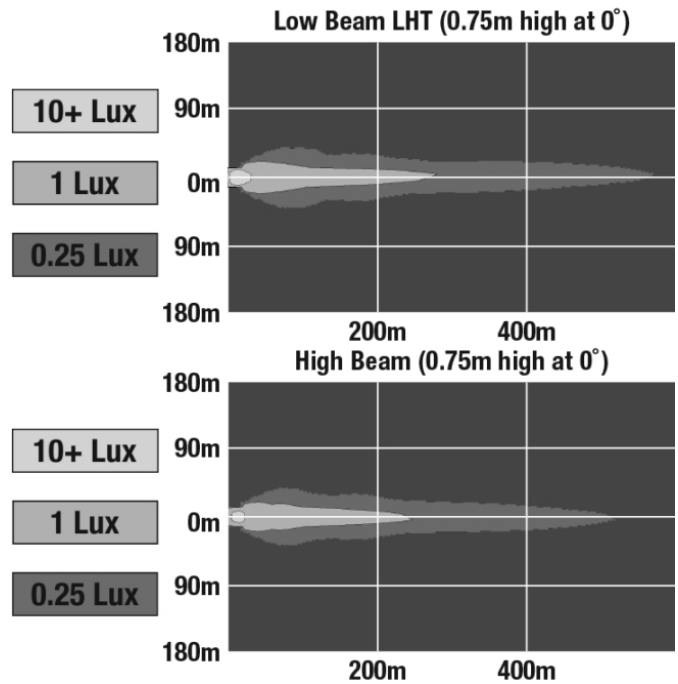

ELECTRICAL SPECIFICATIONS

| | |
|-----------------------------------|--|
| Input Voltage | 12-24V DC |
| Operating Voltage | 9-32V DC |
| Transient Spike Protection | 150V Peak @ 1 HZ-100 Pulses |
| Black Wire | Ground |
| Yellow Wire | Low Beam |
| White Wire | High Beam |
| Current Draw | 3.60A @ 12V DC (High Beam) 2.00A @ 12V DC (Low Beam) 1.80A @ 24V DC (High Beam) 1.10A @ 24V DC (Low Beam) |

LED Headlights - Model 8700 EVO 2 PRO

PHOTOMETRIC SPECIFICATIONS

| | |
|--------------------------------------|---|
| Raw Lumen Output | 4,170 (High Beam); 2,340 (Low Beam) |
| Effective Lumen Output | 1,340 (High Beam); 694 (Low Beam) |
| Candela Output | 84,700 (High Beam); 30,600 (Low Beam) |
| Nominal LED Color Temperature | 5000 K |
| Beam Pattern(s) | Forward Lighting - High Beam (ECE) Forward Lighting - Low Beam (ECE Left Hand) |