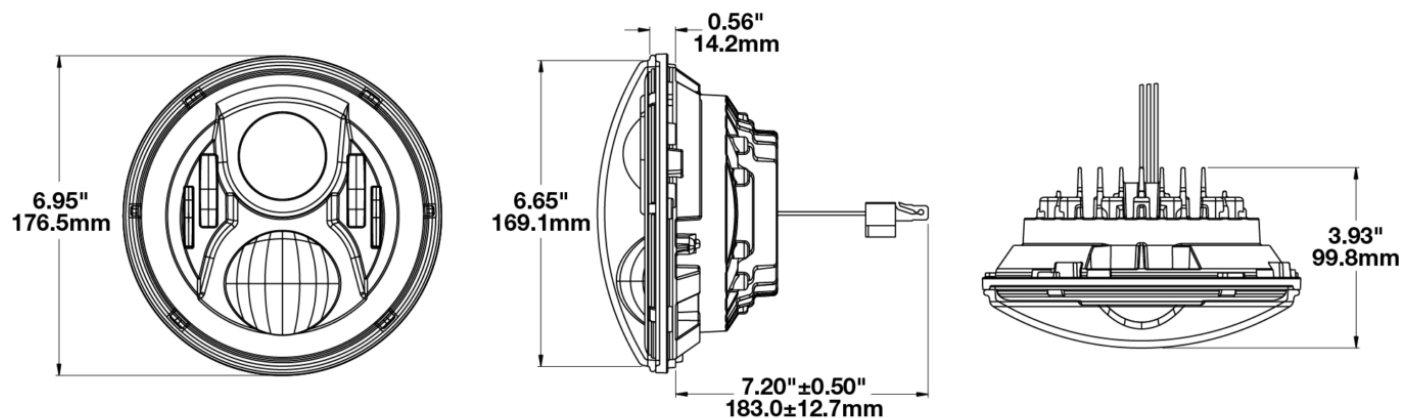

PRODUCT DIMENSIONS

Print date: 2024-11-10

© 2024 J.W. Speaker Corporation • Germantown, WI U.S.A.
www.jwspeaker.com • speaker@jwspeaker.com • 262.251.6660

J.W. SPEAKER
Engineered. Lighting. Solutions.