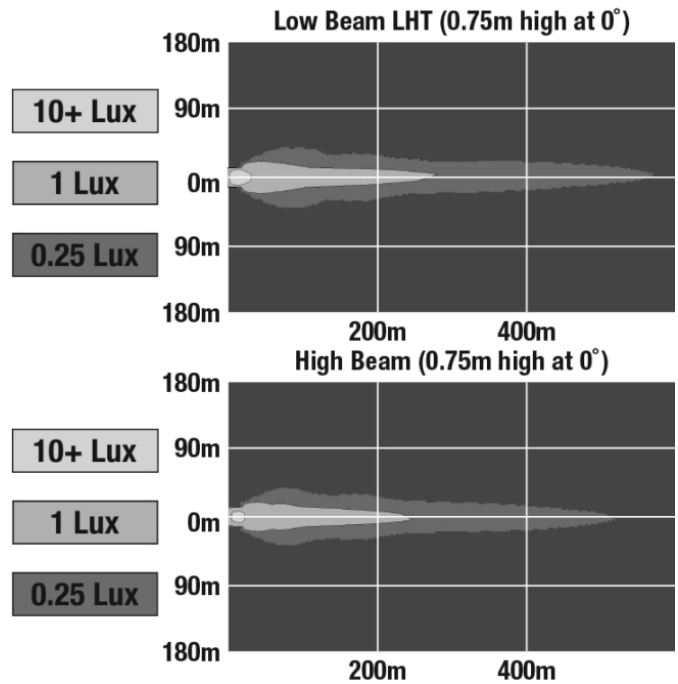

LED Headlights - Model 8700 EVO 2 PRO

PRODUCT INFORMATION

Description	12-24V ECE LED LHT High & Low Beam Headlight with Black Inner Bezel - Single Light
Height	176.53 mm / 6.95 in
Width	176.53 mm / 6.95 in
Depth	99.82 mm / 3.93 in
Outer Lens Material	Polycarbonate
Outer Lens Color	Clear
Housing Material	Aluminum
Housing Color	Gray
Bezel Color	Black
Retrofits	2D1 "PAR56" or 7" round headlights
Minimum Operating Temperature	-40 °C / -40 °F
Maximum Operating Temperature	65 °C / 149 °F
Connector or Wiring	H4
Mating Connector	H4 AMP#172615-2
Product Weight	2.31 lbs / 1.05 kgs
Shipping Weight	4.00 lbs / 1.81 kgs

ELECTRICAL SPECIFICATIONS

Input Voltage	12-24V DC
Operating Voltage	9-32V DC
Transient Spike Protection	150V Peak @ 1 HZ-100 Pulses
Black Wire	Ground
Yellow Wire	Low Beam
White Wire	High Beam
Current Draw	3.60A @ 12V DC (High Beam) 2.00A @ 12V DC (Low Beam) 1.80A @ 24V DC (High Beam) 1.10A @ 24V DC (Low Beam)

J.W. SPEAKER
Engineered. Lighting. Solutions.

LED Headlights - Model 8700 EVO 2 PRO

PHOTOMETRIC SPECIFICATIONS

Raw Lumen Output	4,170 (High Beam); 2,340 (Low Beam)
Effective Lumen Output	1,340 (High Beam); 694 (Low Beam)
Candela Output	84,700 (High Beam); 30,600 (Low Beam)
Nominal LED Color Temperature	5000 K
Beam Pattern(s)	Forward Lighting - High Beam (ECE) Forward Lighting - Low Beam (ECE Left Hand)