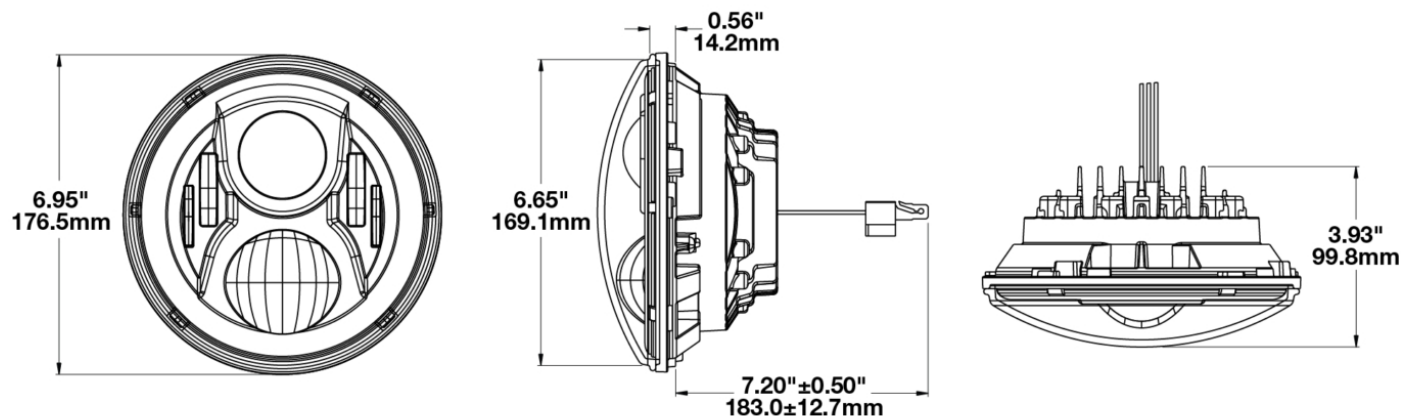

PRODUCT DIMENSIONS

Print date: 2026-06-17

© 2026 J.W. Speaker Corporation • Germantown, WI U.S.A.
www.jwspeaker.com • speaker@jwspeaker.com • 262.251.6660

J.W. SPEAKER
Engineered. Lighting. Solutions.