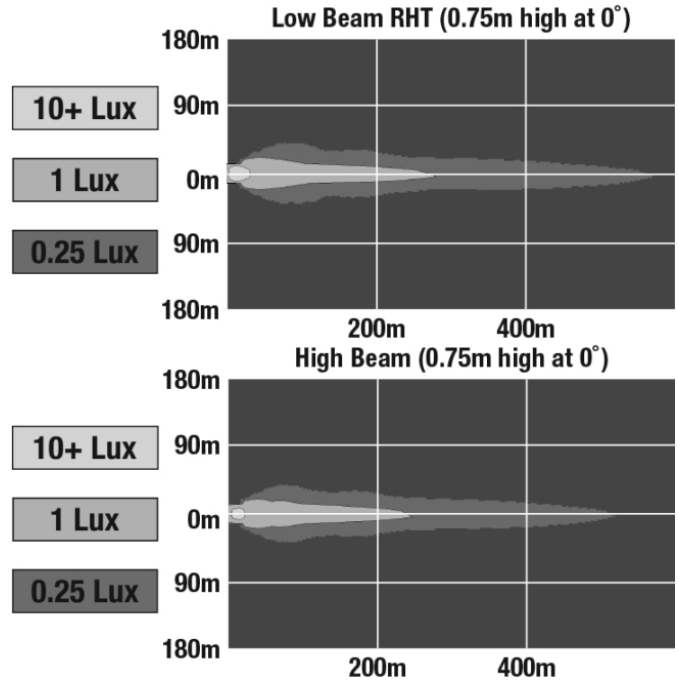

LED Headlights - Model 8700 EVO 2 PRO

PRODUCT INFORMATION

Description	12-24V ECE RHT High & Low Beam Headlight with DRL - Black
Height	176.53 mm / 6.95 in
Width	176.53 mm / 6.95 in
Depth	99.82 mm / 3.93 in
Shape	Round
Outer Lens Material	Polycarbonate
Outer Lens Color	Clear
Housing Material	Aluminum
Housing Color	Gray
Bezel Color	Black
Retrofits	2D1 "PAR56" or 7" Round Headlights
Minimum Operating Temperature	-40 °C / -40 °F
Maximum Operating Temperature	65 °C / 149 °F
Connector or Wiring	H4
Mating Connector	H4 AMP#172615-2
Product Weight	2.31 lbs / 1.05 kgs
Shipping Weight	3.35 lbs / 1.52 kgs

ELECTRICAL SPECIFICATIONS

Input Voltage	12-24V DC
Operating Voltage	9-32V DC
Transient Spike Protection	150V Peak @ 1 HZ-100 Pulses
Black Wire	Ground
Yellow Wire	Low Beam
White Wire	High Beam
Red Wire	Front Position
Blue Wire	DRL
Current Draw	3.60A @ 12V DC (High Beam) 2.00A @ 12V DC (Low Beam) 1.80A @ 24V DC (High Beam) 1.10A @ 24V DC (Low Beam) 1.60A @ 12V DC (DRL) 0.80A @ 24V DC (DRL) 0.16A @ 12V DC (Front Position) 0.10A @ 24V DC (Front Position)

J.W. SPEAKER
Engineered. Lighting. Solutions.

LED Headlights - Model 8700 EVO 2 PRO

PHOTOMETRIC SPECIFICATIONS

Raw Lumen Output	4,170 (High Beam); 2,340 (Low Beam)
Effective Lumen Output	1,340 (High Beam); 694 (Low Beam)
Candela Output	84,700 (High Beam); 30,600 (Low Beam)
Nominal LED Color Temperature	5000 K
Beam Pattern(s)	Forward Lighting - Daytime Running Light Forward Lighting - High Beam (ECE) Forward Lighting - Low Beam (ECE Right Hand) Signalization - Front Position