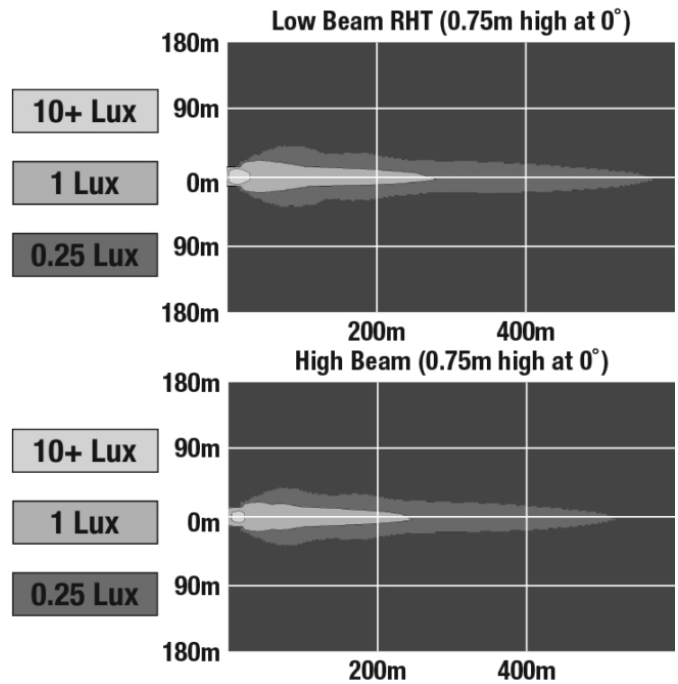

LED Headlights - Model 8700 EVO 2 PRO

PRODUCT INFORMATION

Description	12-24V ECE RHT High & Low Beam Headlight with DRL - Black
Height	176.53 mm / 6.95 in
Width	176.53 mm / 6.95 in
Depth	99.82 mm / 3.93 in
Shape	Round
Outer Lens Material	Polycarbonate
Outer Lens Color	Clear
Housing Material	Aluminum
Housing Color	Gray
Bezel Color	Black
Retrofits	2D1 "PAR56" or 7" Round Headlights
Minimum Operating Temperature	-40 °C / -40 °F
Maximum Operating Temperature	65 °C / 149 °F
Connector or Wiring	H4
Mating Connector	H4 AMP#172615-2
Product Weight	2.31 lbs / 1.05 kgs
Shipping Weight	3.35 lbs / 1.52 kgs

ELECTRICAL SPECIFICATIONS

Input Voltage	12-24V DC
Operating Voltage	9-32V DC
Transient Spike Protection	150V Peak @ 1 HZ-100 Pulses
Black Wire	Ground
Yellow Wire	Low Beam
White Wire	High Beam
Red Wire	Front Position
Blue Wire	DRL
Current Draw	3.60A @ 12V DC (High Beam) 2.00A @ 12V DC (Low Beam) 1.80A @ 24V DC (High Beam) 1.10A @ 24V DC (Low Beam) 1.60A @ 12V DC (DRL) 0.80A @ 24V DC (DRL) 0.16A @ 12V DC (Front Position) 0.10A @ 24V DC (Front Position)

J.W. SPEAKER 
Engineered. Lighting. Solutions.

LED Headlights - Model 8700 EVO 2 PRO

PHOTOMETRIC SPECIFICATIONS

Raw Lumen Output	4,170 (High Beam); 2,340 (Low Beam)
Effective Lumen Output	1,340 (High Beam); 694 (Low Beam)
Candela Output	84,700 (High Beam); 30,600 (Low Beam)
Nominal LED Color Temperature	5000 K
Beam Pattern(s)	Forward Lighting - Daytime Running Light Forward Lighting - High Beam (ECE) Forward Lighting - Low Beam (ECE Right Hand) Signalization - Front Position