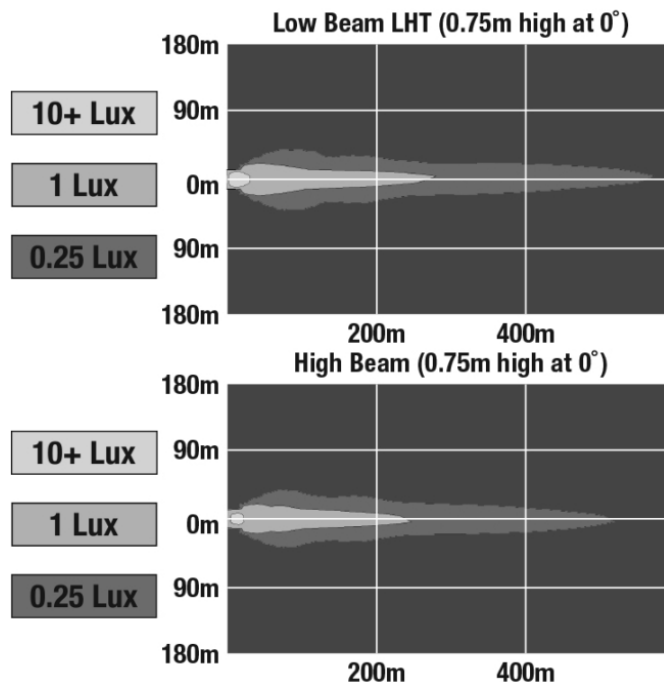

LED Headlights - Model 8700 EVO 2 PRO

PRODUCT INFORMATION

Description	12-24V ECE LHT High & Low Beam Headlight with DRL - Black
Height	176.53 mm / 6.95 in
Width	176.53 mm / 6.95 in
Depth	99.82 mm / 3.93 in
Shape	Round
Outer Lens Material	Polycarbonate
Outer Lens Color	Clear
Housing Material	Aluminum
Housing Color	Gray
Bezel Color	Black
Retrofits	2D1 "PAR56" or 7" Round Headlights
Minimum Operating Temperature	-40 °C / -40 °F
Maximum Operating Temperature	65 °C / 149 °F
Connector or Wiring	H4
Mating Connector	H4 AMP#172615-2
Product Weight	2.31 lbs / 1.05 kgs
Shipping Weight	3.35 lbs / 1.52 kgs

ELECTRICAL SPECIFICATIONS

Input Voltage	12-24V DC
Operating Voltage	9-32V DC
Transient Spike Protection	150V Peak @ 1 HZ-100 Pulses
Black Wire	Ground
Yellow Wire	Low Beam
White Wire	High Beam
Red Wire	Front Position
Blue Wire	DRL
Current Draw	3.60A @ 12V DC (High Beam) 2.00A @ 12V DC (Low Beam) 1.80A @ 24V DC (High Beam) 1.10A @ 24V DC (Low Beam) 1.60A @ 12V DC (DRL) 0.80A @ 24V DC (DRL) 0.16A @ 12V DC (Front Position) 0.10A @ 24V DC (Front Position)

J.W. SPEAKER
Engineered. Lighting. Solutions.

LED Headlights - Model 8700 EVO 2 PRO

PHOTOMETRIC SPECIFICATIONS

Raw Lumen Output	4,170 (High Beam); 2,340 (Low Beam)
Effective Lumen Output	1,340 (High Beam); 694 (Low Beam)
Candela Output	84,700 (High Beam); 30,600 (Low Beam)
Nominal LED Color Temperature	5000 K
Beam Pattern(s)	Forward Lighting - Daytime Running Light Forward Lighting - High Beam (ECE) Forward Lighting - Low Beam (ECE Left Hand) Signalization - Front Position