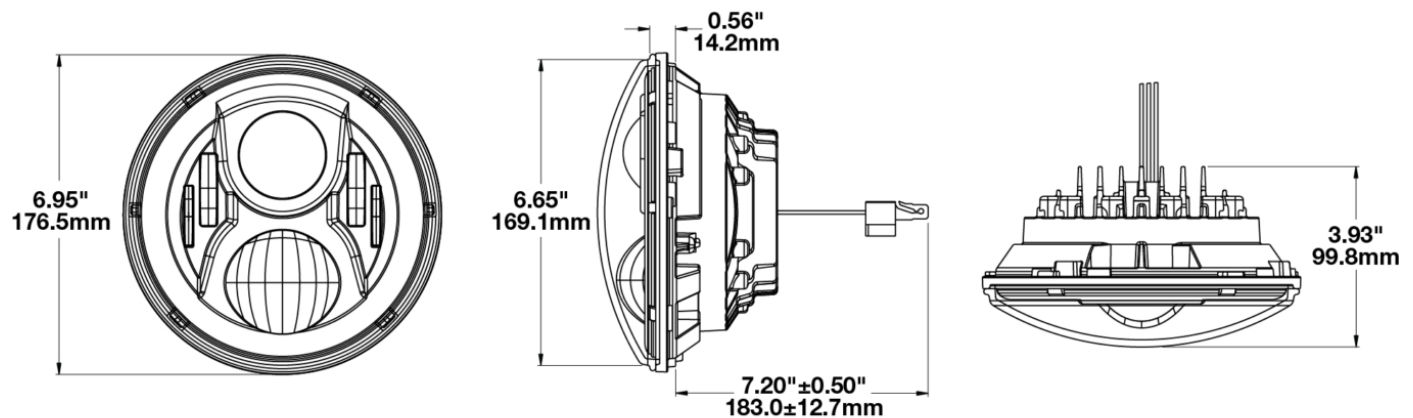

PRODUCT DIMENSIONS

Print date: 2024-11-08

© 2024 J.W. Speaker Corporation • Germantown, WI U.S.A.
www.jwspeaker.com • speaker@jwspeaker.com • 262.251.6660

J.W. SPEAKER
Engineered. Lighting. Solutions.