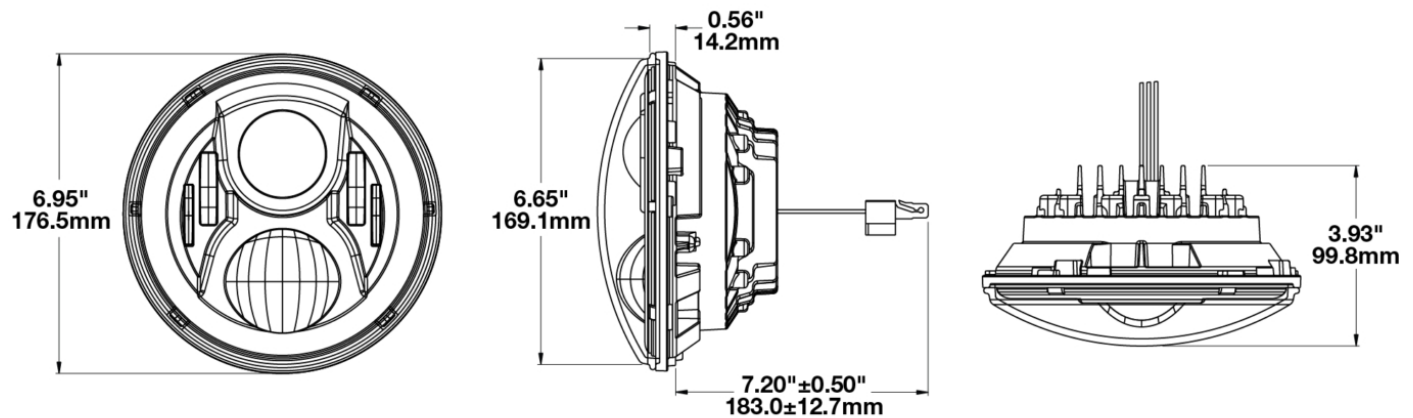

LED Headlights - Model 8700 EVO 2 PRO

PRODUCT INFORMATION

Description	12-24V ECE LHT High & Low Beam Headlight with DRL - Black
Height	176.53 mm / 6.95 in
Width	176.53 mm / 6.95 in
Depth	99.82 mm / 3.93 in
Shape	Round
Outer Lens Material	Polycarbonate
Outer Lens Color	Clear
Housing Material	Aluminum
Housing Color	Gray
Bezel Color	Black
Retrofits	2D1 "PAR56" or 7" Round Headlights
Minimum Operating Temperature	-40 °C / -40 °F
Maximum Operating Temperature	65 °C / 149 °F
Connector or Wiring	H4
Mating Connector	H4 AMP#172615-2
Product Weight	2.31 lbs / 1.05 kgs
Shipping Weight	3.35 lbs / 1.52 kgs

PRODUCT DIMENSIONS

ELECTRICAL SPECIFICATIONS

Input Voltage	12-24V DC
Operating Voltage	9-32V DC
Transient Spike Protection	150V Peak @ 1 HZ-100 Pulses
Black Wire	Ground
Yellow Wire	Low Beam
White Wire	High Beam
Red Wire	Front Position
Blue Wire	DRL
Current Draw	3.60A @ 12V DC (High Beam) 2.00A @ 12V DC (Low Beam) 1.80A @ 24V DC (High Beam) 1.10A @ 24V DC (Low Beam) 1.60A @ 12V DC (DRL) 0.80A @ 24V DC (DRL) 0.16A @ 12V DC (Front Position) 0.10A @ 24V DC (Front Position)

Buy America Standards	ECE Reg 10
ECE Reg 112	ECE Reg 7
ECE Reg 87	Eco Friendly
IEC IP67	

PHOTOMETRIC SPECIFICATIONS

Raw Lumen Output	4,170 (High Beam); 2,340 (Low Beam)
Effective Lumen Output	1,340 (High Beam); 694 (Low Beam)
Candela Output	84,700 (High Beam); 30,600 (Low Beam)
Nominal LED Color Temperature	5000 K
Beam Pattern(s)	Forward Lighting - Daytime Running Light Forward Lighting - High Beam (ECE) Forward Lighting - Low Beam (ECE Left Hand) Signalization - Front Position