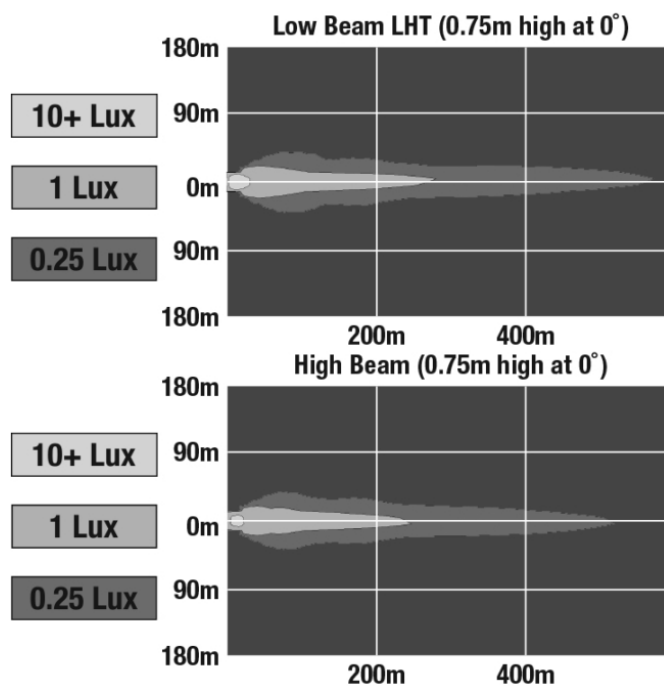

LED Headlights - Model 8700 EVO 2 PRO

PRODUCT INFORMATION

Description	12-24V ECE LHT High & Low Beam Headlight with DRL - Black
Height	176.53 mm / 6.95 in
Width	176.53 mm / 6.95 in
Depth	99.82 mm / 3.93 in
Shape	Round
Outer Lens Material	Polycarbonate
Outer Lens Color	Clear
Housing Material	Aluminum
Housing Color	Gray
Bezel Color	Black
Retrofits	2D1 "PAR56" or 7" Round Headlights
Minimum Operating Temperature	-40 °C / -40 °F
Maximum Operating Temperature	65 °C / 149 °F
Connector or Wiring	H4
Mating Connector	H4 AMP#172615-2
Product Weight	2.31 lbs / 1.05 kgs
Shipping Weight	3.35 lbs / 1.52 kgs

PRODUCT DIMENSIONS

ELECTRICAL SPECIFICATIONS

Input Voltage	12-24V DC
Operating Voltage	9-32V DC
Transient Spike Protection	150V Peak @ 1 HZ-100 Pulses
Black Wire	Ground
Yellow Wire	Low Beam
White Wire	High Beam
Red Wire	Front Position
Blue Wire	DRL
Current Draw	3.60A @ 12V DC (High Beam) 2.00A @ 12V DC (Low Beam) 1.80A @ 24V DC (High Beam) 1.10A @ 24V DC (Low Beam) 1.60A @ 12V DC (DRL) 0.80A @ 24V DC (DRL) 0.16A @ 12V DC (Front Position) 0.10A @ 24V DC (Front Position)

Buy America Standards	ECE Reg 10
ECE Reg 112	ECE Reg 7
ECE Reg 87	Eco Friendly
IEC IP67	

PHOTOMETRIC SPECIFICATIONS

Raw Lumen Output	4,170 (High Beam); 2,340 (Low Beam)
Effective Lumen Output	1,340 (High Beam); 694 (Low Beam)
Candela Output	84,700 (High Beam); 30,600 (Low Beam)
Nominal LED Color Temperature	5000 K
Beam Pattern(s)	Forward Lighting - Daytime Running Light Forward Lighting - High Beam (ECE) Forward Lighting - Low Beam (ECE Left Hand) Signalization - Front Position