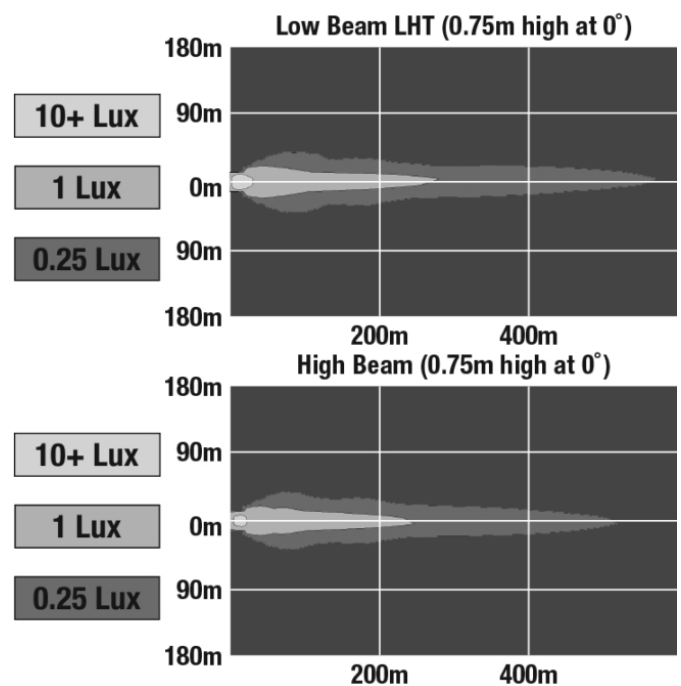

LED Headlights - Model 8700 EVO 2 PRO

PRODUCT INFORMATION

Description	12-24V ECE LHT High & Low Beam Headlight with DRL - Chrome
Height	176.53 mm / 6.95 in
Width	176.53 mm / 6.95 in
Depth	99.82 mm / 3.93 in
Shape	Round
Outer Lens Material	Polycarbonate
Outer Lens Color	Clear
Housing Material	Aluminum
Housing Color	Gray
Bezel Color	Chrome
Retrofits	2D1 "PAR56" or 7" Round Headlights
Minimum Operating Temperature	-40 °C / -40 °F
Maximum Operating Temperature	65 °C / 149 °F
Connector or Wiring	H4
Mating Connector	H4 AMP#172615-2
Product Weight	2.31 lbs / 1.05 kgs
Shipping Weight	3.35 lbs / 1.52 kgs

PRODUCT DIMENSIONS

ELECTRICAL SPECIFICATIONS

Input Voltage	12-24V DC
Operating Voltage	9-32V DC
Transient Spike Protection	150V Peak @ 1 HZ-100 Pulses
Black Wire	Ground
Yellow Wire	Low Beam
White Wire	High Beam
Red Wire	Front Position
Blue Wire	DRL
Current Draw	3.60A @ 12V DC (High Beam) 2.00A @ 12V DC (Low Beam) 1.80A @ 24V DC (High Beam) 1.10A @ 24V DC (Low Beam) 1.60A @ 12V DC (DRL) 0.80A @ 24V DC (DRL) 0.16A @ 12V DC (Front Position) 0.10A @ 24V DC (Front Position)

Buy America Standards	ECE Reg 10
ECE Reg 112	ECE Reg 7
ECE Reg 87	Eco Friendly
IEC IP67	

PHOTOMETRIC SPECIFICATIONS

Raw Lumen Output	4,170 (High Beam); 2,340 (Low Beam)
Effective Lumen Output	1,340 (High Beam); 694 (Low Beam)
Candela Output	84,700 (High Beam); 30,600 (Low Beam)
Nominal LED Color Temperature	5000 K
Beam Pattern(s)	Forward Lighting - Daytime Running Light Forward Lighting - High Beam (ECE) Forward Lighting - Low Beam (ECE Left Hand) Signalization - Front Position