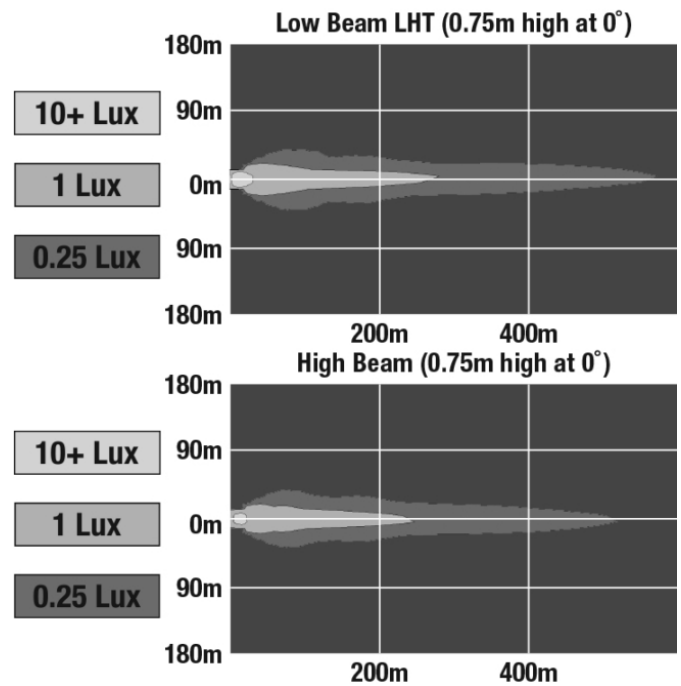

LED Headlights - Model 8700 EVO 2 PRO

PRODUCT INFORMATION

Description	12-24V ECE LHT High & Low Beam Headlight with DRL - Chrome
Height	176.53 mm / 6.95 in
Width	176.53 mm / 6.95 in
Depth	99.82 mm / 3.93 in
Shape	Round
Outer Lens Material	Polycarbonate
Outer Lens Color	Clear
Housing Material	Aluminum
Housing Color	Gray
Bezel Color	Chrome
Retrofits	2D1 "PAR56" or 7" Round Headlights
Minimum Operating Temperature	-40 °C / -40 °F
Maximum Operating Temperature	65 °C / 149 °F
Connector or Wiring	H4
Mating Connector	H4 AMP#172615-2
Product Weight	2.31 lbs / 1.05 kgs
Shipping Weight	3.35 lbs / 1.52 kgs

ELECTRICAL SPECIFICATIONS

Input Voltage	12-24V DC
Operating Voltage	9-32V DC
Transient Spike Protection	150V Peak @ 1 HZ-100 Pulses
Black Wire	Ground
Yellow Wire	Low Beam
White Wire	High Beam
Red Wire	Front Position
Blue Wire	DRL
Current Draw	3.60A @ 12V DC (High Beam) 2.00A @ 12V DC (Low Beam) 1.80A @ 24V DC (High Beam) 1.10A @ 24V DC (Low Beam) 1.60A @ 12V DC (DRL) 0.80A @ 24V DC (DRL) 0.16A @ 12V DC (Front Position) 0.10A @ 24V DC (Front Position)

J.W. SPEAKER 
Engineered. Lighting. Solutions.

LED Headlights - Model 8700 EVO 2 PRO

PHOTOMETRIC SPECIFICATIONS

Raw Lumen Output	4,170 (High Beam); 2,340 (Low Beam)
Effective Lumen Output	1,340 (High Beam); 694 (Low Beam)
Candela Output	84,700 (High Beam); 30,600 (Low Beam)
Nominal LED Color Temperature	5000 K
Beam Pattern(s)	Forward Lighting - Daytime Running Light Forward Lighting - High Beam (ECE) Forward Lighting - Low Beam (ECE Left Hand) Signalization - Front Position