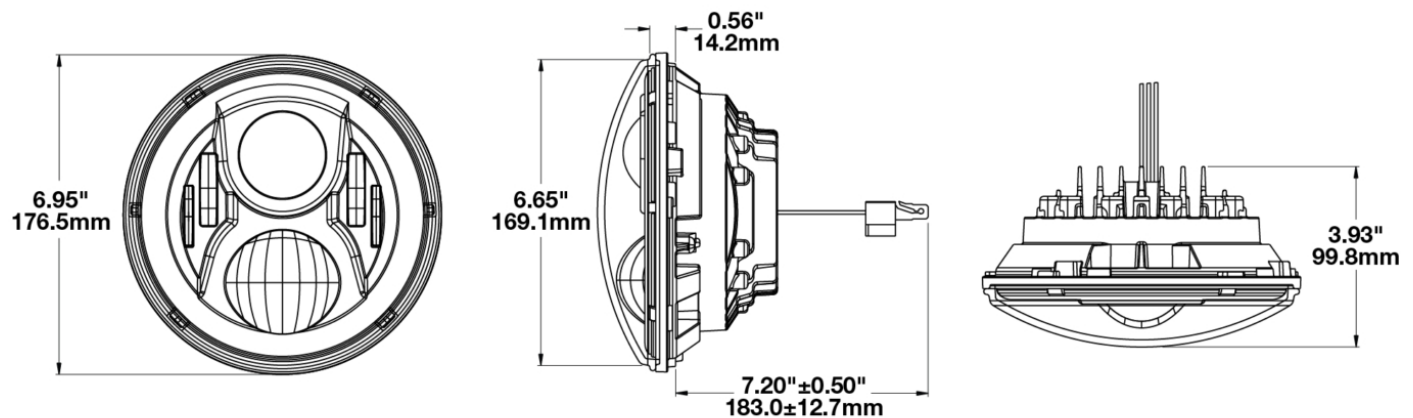

PRODUCT DIMENSIONS

Print date: 2026-05-03

© 2026 J.W. Speaker Corporation • Germantown, WI U.S.A.
www.jwspeaker.com • speaker@jwspeaker.com • 262.251.6660

J.W. SPEAKER
Engineered. Lighting. Solutions.