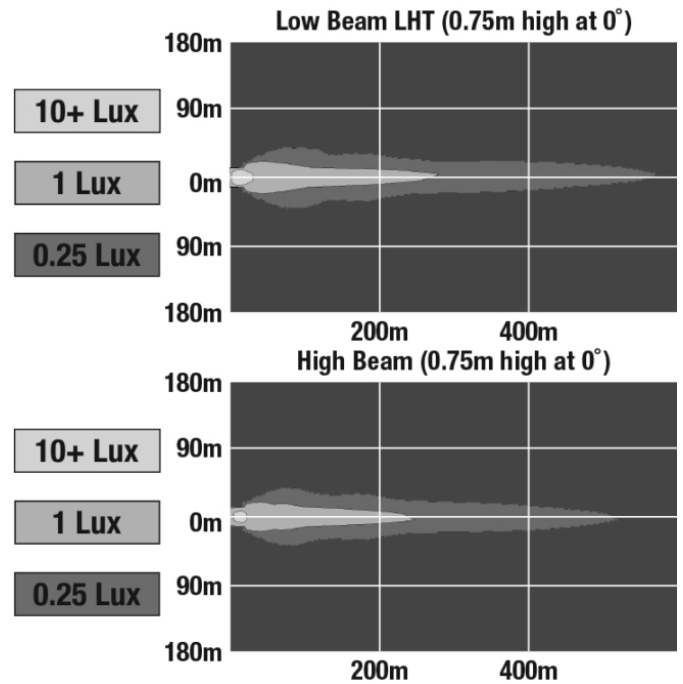

LED Headlights - Model 8700 EVO 2 PRO

PRODUCT INFORMATION

Description	12-24V ECE LHT High & Low Beam Headlight with DRL - Chrome
Height	176.53 mm / 6.95 in
Width	176.53 mm / 6.95 in
Depth	99.82 mm / 3.93 in
Shape	Round
Outer Lens Material	Polycarbonate
Outer Lens Color	Clear
Housing Material	Aluminum
Housing Color	Gray
Bezel Color	Chrome
Retrofits	2D1 "PAR56" or 7" Round Headlights
Minimum Operating Temperature	-40 °C / -40 °F
Maximum Operating Temperature	65 °C / 149 °F
Connector or Wiring	H4
Mating Connector	H4 AMP#172615-2
Product Weight	2.31 lbs / 1.05 kgs
Shipping Weight	3.35 lbs / 1.52 kgs

ELECTRICAL SPECIFICATIONS

Input Voltage	12-24V DC
Operating Voltage	9-32V DC
Transient Spike Protection	150V Peak @ 1 HZ-100 Pulses
Black Wire	Ground
Yellow Wire	Low Beam
White Wire	High Beam
Red Wire	Front Position
Blue Wire	DRL
Current Draw	3.60A @ 12V DC (High Beam) 2.00A @ 12V DC (Low Beam) 1.80A @ 24V DC (High Beam) 1.10A @ 24V DC (Low Beam) 1.60A @ 12V DC (DRL) 0.80A @ 24V DC (DRL) 0.16A @ 12V DC (Front Position) 0.10A @ 24V DC (Front Position)

J.W. SPEAKER 
Engineered. Lighting. Solutions.

LED Headlights - Model 8700 EVO 2 PRO

PHOTOMETRIC SPECIFICATIONS

Raw Lumen Output	4,170 (High Beam); 2,340 (Low Beam)
Effective Lumen Output	1,340 (High Beam); 694 (Low Beam)
Candela Output	84,700 (High Beam); 30,600 (Low Beam)
Nominal LED Color Temperature	5000 K
Beam Pattern(s)	Forward Lighting - Daytime Running Light Forward Lighting - High Beam (ECE) Forward Lighting - Low Beam (ECE Left Hand) Signalization - Front Position