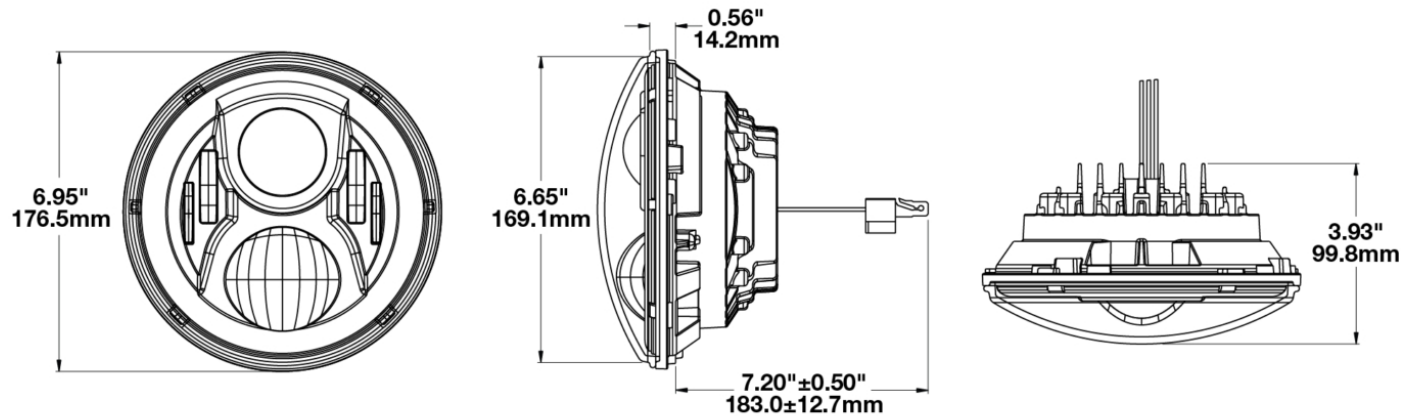

LED Headlights - Model 8700 EVO 2 PRO

PRODUCT INFORMATION

Description	12-24V ECE LHT High & Low Beam Headlight with DRL - Chrome
Height	176.53 mm / 6.95 in
Width	176.53 mm / 6.95 in
Depth	99.82 mm / 3.93 in
Shape	Round
Outer Lens Material	Polycarbonate
Outer Lens Color	Clear
Housing Material	Aluminum
Housing Color	Gray
Bezel Color	Chrome
Retrofits	2D1 "PAR56" or 7" Round Headlights
Minimum Operating Temperature	-40 °C / -40 °F
Maximum Operating Temperature	65 °C / 149 °F
Connector or Wiring	H4
Mating Connector	H4 AMP#172615-2
Product Weight	2.31 lbs / 1.05 kgs
Shipping Weight	3.35 lbs / 1.52 kgs

PRODUCT DIMENSIONS

ELECTRICAL SPECIFICATIONS

Input Voltage	12-24V DC
Operating Voltage	9-32V DC
Transient Spike Protection	150V Peak @ 1 HZ-100 Pulses
Black Wire	Ground
Yellow Wire	Low Beam
White Wire	High Beam
Red Wire	Front Position
Blue Wire	DRL
Current Draw	3.60A @ 12V DC (High Beam) 2.00A @ 12V DC (Low Beam) 1.80A @ 24V DC (High Beam) 1.10A @ 24V DC (Low Beam) 1.60A @ 12V DC (DRL) 0.80A @ 24V DC (DRL) 0.16A @ 12V DC (Front Position) 0.10A @ 24V DC (Front Position)

Buy America Standards	ECE Reg 10
ECE Reg 112	ECE Reg 7
ECE Reg 87	Eco Friendly
IEC IP67	

PHOTOMETRIC SPECIFICATIONS

Raw Lumen Output	4,170 (High Beam); 2,340 (Low Beam)
Effective Lumen Output	1,340 (High Beam); 694 (Low Beam)
Candela Output	84,700 (High Beam); 30,600 (Low Beam)
Nominal LED Color Temperature	5000 K
Beam Pattern(s)	Forward Lighting - Daytime Running Light Forward Lighting - High Beam (ECE) Forward Lighting - Low Beam (ECE Left Hand) Signalization - Front Position