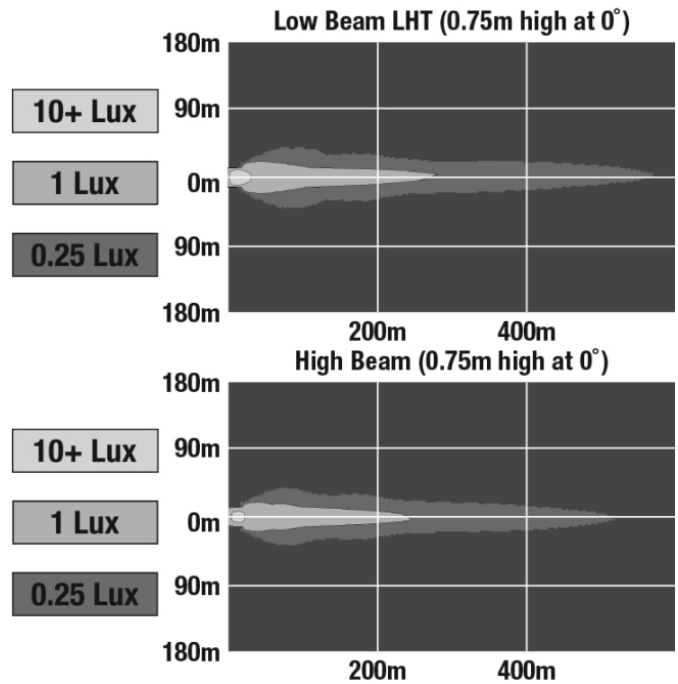

LED Headlights - Model 8700 EVO 2 PRO

PRODUCT INFORMATION

Description	12-24V ECE LHT High & Low Beam Headlight with DRL - Chrome
Height	176.53 mm / 6.95 in
Width	176.53 mm / 6.95 in
Depth	99.82 mm / 3.93 in
Shape	Round
Outer Lens Material	Polycarbonate
Outer Lens Color	Clear
Housing Material	Aluminum
Housing Color	Gray
Bezel Color	Chrome
Retrofits	2D1 "PAR56" or 7" Round Headlights
Minimum Operating Temperature	-40 °C / -40 °F
Maximum Operating Temperature	65 °C / 149 °F
Connector or Wiring	H4
Mating Connector	H4 AMP#172615-2
Product Weight	2.31 lbs / 1.05 kgs
Shipping Weight	3.35 lbs / 1.52 kgs

ELECTRICAL SPECIFICATIONS

Input Voltage	12-24V DC
Operating Voltage	9-32V DC
Transient Spike Protection	150V Peak @ 1 HZ-100 Pulses
Black Wire	Ground
Yellow Wire	Low Beam
White Wire	High Beam
Red Wire	Front Position
Blue Wire	DRL
Current Draw	3.60A @ 12V DC (High Beam) 2.00A @ 12V DC (Low Beam) 1.80A @ 24V DC (High Beam) 1.10A @ 24V DC (Low Beam) 1.60A @ 12V DC (DRL) 0.80A @ 24V DC (DRL) 0.16A @ 12V DC (Front Position) 0.10A @ 24V DC (Front Position)

J.W. SPEAKER
Engineered. Lighting. Solutions.

LED Headlights - Model 8700 EVO 2 PRO

PHOTOMETRIC SPECIFICATIONS

Raw Lumen Output	4,170 (High Beam); 2,340 (Low Beam)
Effective Lumen Output	1,340 (High Beam); 694 (Low Beam)
Candela Output	84,700 (High Beam); 30,600 (Low Beam)
Nominal LED Color Temperature	5000 K
Beam Pattern(s)	Forward Lighting - Daytime Running Light Forward Lighting - High Beam (ECE) Forward Lighting - Low Beam (ECE Left Hand) Signalization - Front Position