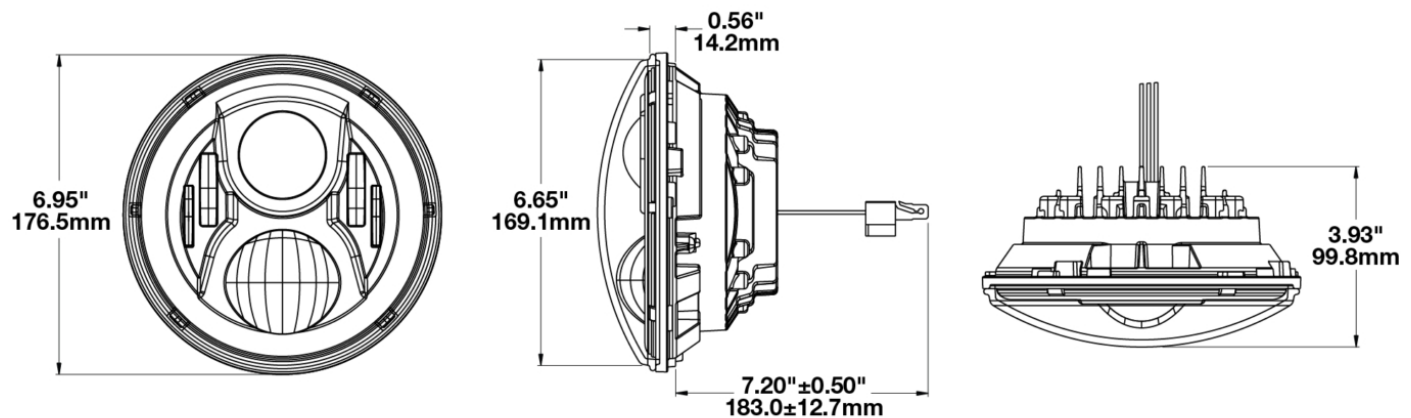

PRODUCT DIMENSIONS

Print date: 2024-11-08

© 2024 J.W. Speaker Corporation • Germantown, WI U.S.A.
www.jwspeaker.com • speaker@jwspeaker.com • 262.251.6660

J.W. SPEAKER
Engineered. Lighting. Solutions.