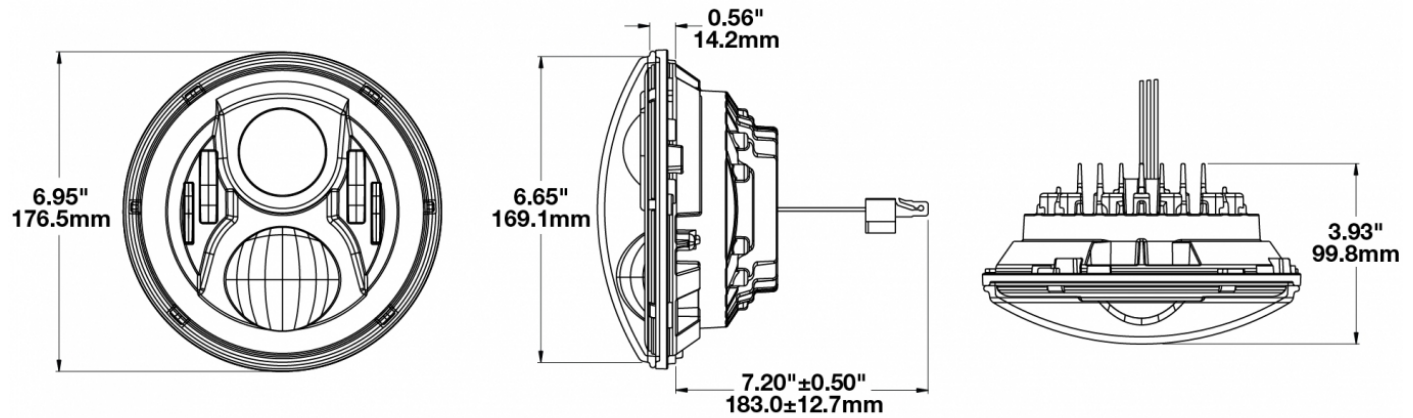

## PRODUCT INFORMATION

<b>Description</b>	12-24V DOT LED High & Low Beam Headlight with Black Inner Bezel & Mounting Ring
<b>Height</b>	176.53 mm / 6.95 in
<b>Width</b>	176.53 mm / 6.95 in
<b>Depth</b>	99.82 mm / 3.93 in
<b>Shape</b>	Round
<b>Outer Lens Material</b>	Polycarbonate
<b>Outer Lens Color</b>	Clear
<b>Housing Material</b>	Die-Cast Aluminum
<b>Housing Color</b>	Gray
<b>Bezel Color</b>	Black
<b>Retrofits</b>	2D1 "PAR56" or 7" round headlights
<b>Minimum Operating Temperature</b>	-40 °C / -40 °F
<b>Maximum Operating Temperature</b>	65 °C / 149 °F
<b>Connector or Wiring</b>	H4
<b>Mating Connector</b>	H4 AMP #172615-2
<b>Product Weight</b>	2.31 lbs / 1.05 kgs
<b>Shipping Weight</b>	3.50 lbs / 1.59 kgs

## PRODUCT DIMENSIONS