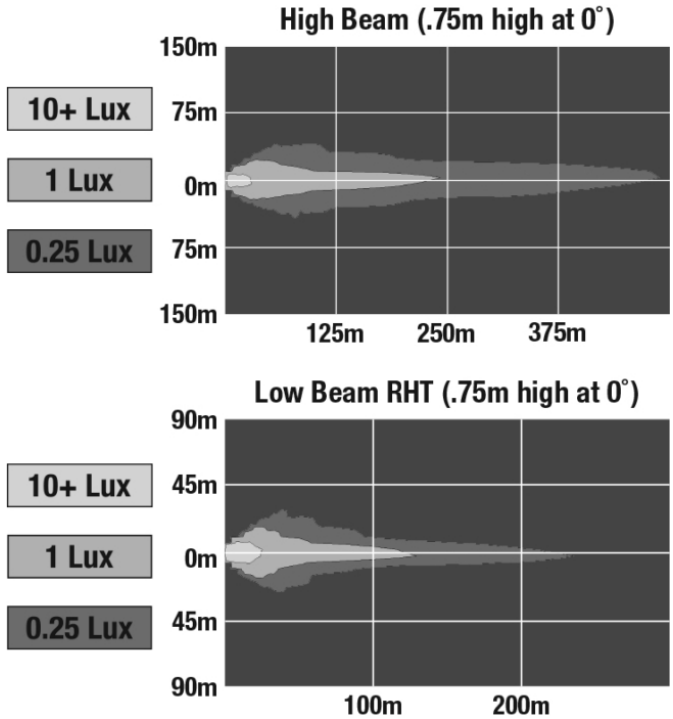

## REGULATORY STANDARDS COMPLIANCE

Buy America Standards  
 FMVSS 108 Table XIX  
 IEC IP67

Eco Friendly  
 FMVSS 108 Table XVIII

## PHOTOMETRIC SPECIFICATIONS

<b>Raw Lumen Output</b>	3,200 (High Beam); 1,770 (Low Beam)
<b>Effective Lumen Output</b>	1,260 (High Beam); 750 (Low Beam)
<b>Candela Output</b>	71,500 (High Beam) 35,003 (Low Beam)
<b>Nominal LED Color Temperature</b>	5000 K
<b>Beam Pattern(s)</b>	Forward Lighting - High Beam (DOT) Forward Lighting - Low Beam (DOT)