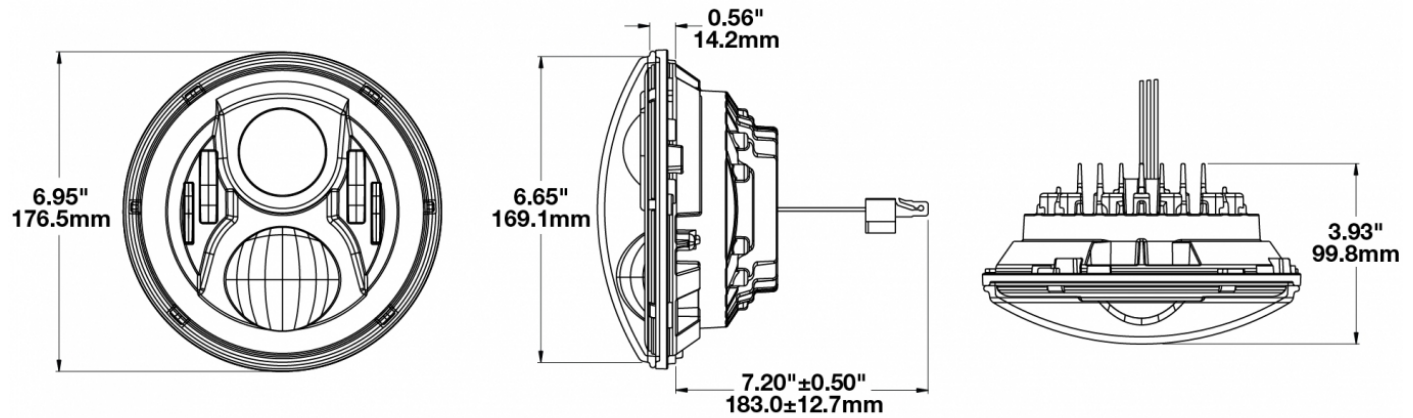

LED Headlights - Model 8700 Evo 2 Dual Burn

PRODUCT INFORMATION

| | |
|--------------------------------------|---|
| Description | 12-24V DOT LED High & Low Beam Headlight with Black Inner Bezel |
| Height | 176.53 mm / 6.95 in |
| Width | 176.53 mm / 6.95 in |
| Depth | 99.82 mm / 3.93 in |
| Shape | Round |
| Outer Lens Material | Polycarbonate |
| Outer Lens Color | Clear |
| Housing Material | Die-Cast Aluminum |
| Housing Color | Gray |
| Bezel Color | Black |
| Retrofits | 2D1 "PAR56" or 7" round headlights |
| Minimum Operating Temperature | -40 °C / -40 °F |
| Maximum Operating Temperature | 65 °C / 149 °F |
| Connector or Wiring | H4 |
| Mating Connector | H4 AMP#172615-2 |
| Product Weight | 2.31 lbs / 1.05 kgs |
| Shipping Weight | 3.50 lbs / 1.59 kgs |

PRODUCT DIMENSIONS

ELECTRICAL SPECIFICATIONS

| | |
|-----------------------------------|--|
| Input Voltage | 12-24V DC |
| Operating Voltage | 9-32V DC |
| Transient Spike Protection | 150V Peak @ 1 HZ-100 Pulses |
| Black Wire | Ground |
| White Wire | High Beam |
| Yellow Wire | Low Beam |
| Current Draw | 3.50A @ 12V DC (High Beam) 2.00A @ 12V DC (Low Beam) 1.80A @ 24V DC (High Beam) 1.10A @ 24V DC (Low Beam) |