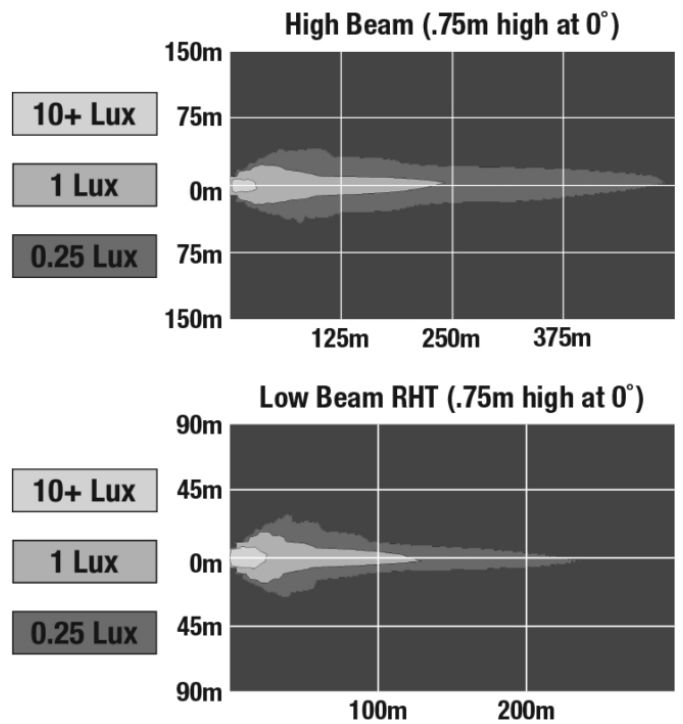

LED Headlights - Model 8700 Evo 2 Dual Burn

PRODUCT INFORMATION

| | |
|--------------------------------------|---|
| Description | 12-24V DOT LED High & Low Beam Headlight with Black Inner Bezel |
| Height | 176.53 mm / 6.95 in |
| Width | 176.53 mm / 6.95 in |
| Depth | 99.82 mm / 3.93 in |
| Shape | Round |
| Outer Lens Material | Polycarbonate |
| Outer Lens Color | Clear |
| Housing Material | Die-Cast Aluminum |
| Housing Color | Gray |
| Bezel Color | Black |
| Retrofits | 2D1 "PAR56" or 7" round headlights |
| Minimum Operating Temperature | -40 °C / -40 °F |
| Maximum Operating Temperature | 65 °C / 149 °F |
| Connector or Wiring | H4 |
| Mating Connector | H4 AMP#172615-2 |
| Product Weight | 2.31 lbs / 1.05 kgs |
| Shipping Weight | 3.50 lbs / 1.59 kgs |

PRODUCT DIMENSIONS

ELECTRICAL SPECIFICATIONS

| | |
|-----------------------------------|--|
| Input Voltage | 12-24V DC |
| Operating Voltage | 9-32V DC |
| Transient Spike Protection | 150V Peak @ 1 HZ-100 Pulses |
| Black Wire | Ground |
| White Wire | High Beam |
| Yellow Wire | Low Beam |
| Current Draw | 3.50A @ 12V DC (High Beam) 2.00A @ 12V DC (Low Beam) 1.80A @ 24V DC (High Beam) 1.10A @ 24V DC (Low Beam) |

Buy America Standards
 FMVSS 108 Table XIX
 IEC IP67

Eco Friendly
 FMVSS 108 Table XVIII

PHOTOMETRIC SPECIFICATIONS

| | |
|--------------------------------------|---|
| Raw Lumen Output | 3,200 (High Beam); 1,770(Low Beam) |
| Effective Lumen Output | 1,260 (High Beam); 750 (Low Beam) |
| Candela Output | 71,500 (High Beam) 35,003 (Low Beam) |
| Nominal LED Color Temperature | 5000 K |
| Beam Pattern(s) | Forward Lighting - High Beam (DOT) Forward Lighting - Low Beam (DOT) |