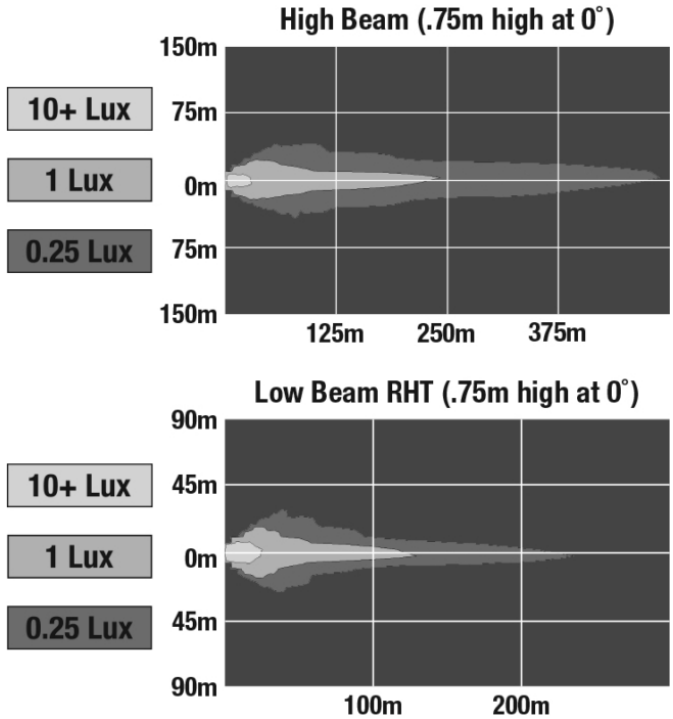

## PRODUCT INFORMATION

<b>Description</b>	12-24V ECE LED RHT High & Low Beam Headlight with FP, DRL, Chrome Inner Bezel
<b>Height</b>	176.53 mm / 6.95 in
<b>Width</b>	252.73 mm / 9.95 in
<b>Depth</b>	99.82 mm / 3.93 in
<b>Shape</b>	Round
<b>Outer Lens Material</b>	Polycarbonate
<b>Outer Lens Color</b>	Clear
<b>Housing Material</b>	Aluminum
<b>Housing Color</b>	Gray
<b>Bezel Color</b>	Chrome
<b>Retrofits</b>	2D1 "PAR56" or 7" round headlights
<b>Minimum Operating Temperature</b>	-40 °C / -40 °F
<b>Maximum Operating Temperature</b>	65 °C / 149 °F
<b>Connector or Wiring</b>	H4
<b>Mating Connector</b>	H4 AMP#172615-2
<b>Product Weight</b>	2.31 lbs / 1.05 kgs
<b>Shipping Weight</b>	3.35 lbs / 1.52 kgs

## ELECTRICAL SPECIFICATIONS

<b>Input Voltage</b>	12-24V DC
<b>Operating Voltage</b>	9-32V DC
<b>Transient Spike Protection</b>	150V Peak @ 1 HZ-100 Pulses
<b>Black Wire</b>	Ground
<b>Yellow Wire</b>	Low Beam
<b>White Wire</b>	High Beam
<b>Red Wire</b>	Front Position
<b>Blue Wire</b>	DRL
<b>Current Draw</b>	4.2A @ 12V DC (High Beam) 2.00A @ 12V DC (Low Beam) 2.3A @ 24V DC (High Beam) 1.10A @ 24V DC (Low Beam) 1.60A @ 12V DC (DRL) 0.80A @ 24V DC (DRL) 0.16A @ 12V DC (Front Position) 0.10A @ 24V DC (Front Position)

## PHOTOMETRIC SPECIFICATIONS

<b>Raw Lumen Output</b>	3,200 (High Beam); 1,770 (Low Beam)
<b>Effective Lumen Output</b>	1,260 (High Beam); 750 (Low Beam)
<b>Candela Output</b>	71,500 (High Beam) 35,003 (Low Beam)
<b>Nominal LED Color Temperature</b>	5000 K
<b>Beam Pattern(s)</b>	Forward Lighting - Daytime Running Light Forward Lighting - High Beam (ECE) Forward Lighting - Low Beam (ECE Right Hand) Signalization - Front Position