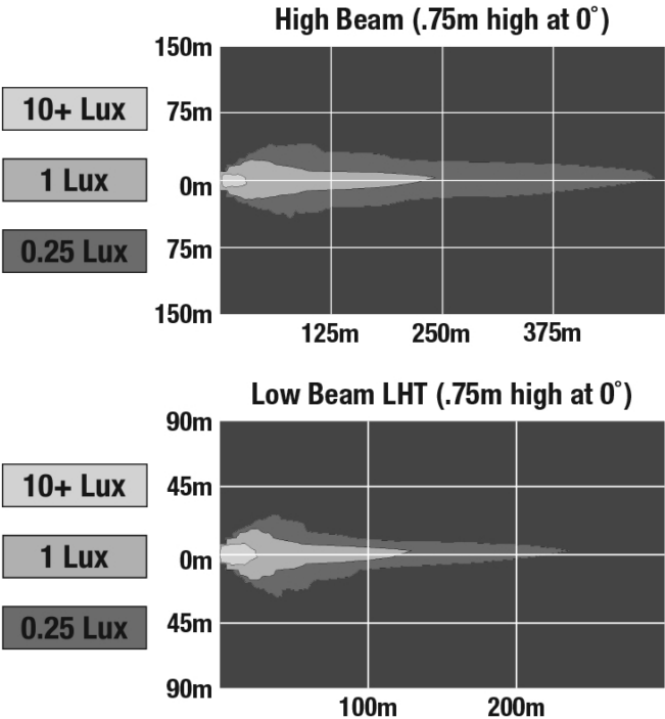

LED Headlights - Model 8700 EVO 2 DB

PRODUCT INFORMATION

Description	12-24V ECE LED LHT High & Low Beam Headlight with FP, DRL, & Black Inner Bezel
Height	176.53 mm / 6.95 in
Width	252.73 mm / 9.95 in
Depth	99.82 mm / 3.93 in
Shape	Round
Outer Lens Material	Polycarbonate
Outer Lens Color	Clear
Housing Material	Aluminum
Housing Color	Gray
Bezel Color	Black
Retrofits	2D1 "PAR56" or 7" round headlights
Minimum Operating Temperature	-40 °C / -40 °F
Maximum Operating Temperature	65 °C / 149 °F
Connector or Wiring	H4
Mating Connector	H4 AMP#172615-2
Product Weight	2.31 lbs / 1.05 kgs
Shipping Weight	3.35 lbs / 1.52 kgs

ELECTRICAL SPECIFICATIONS

Input Voltage	12-24V DC
Operating Voltage	9-32V DC
Transient Spike Protection	150V Peak @ 1 HZ-100 Pulses
Black Wire	Ground
Yellow Wire	Low Beam
White Wire	High Beam
Red Wire	Front Position
Blue Wire	DRL
Current Draw	4.2A @ 12V DC (High Beam) 2.00A @ 12V DC (Low Beam) 2.3A @ 24V DC (High Beam) 1.10A @ 24V DC (Low Beam) 1.60A @ 12V DC (DRL) 0.80A @ 24V DC (DRL) 0.16A @ 12V DC (Front Position) 0.10A @ 24V DC (Front Position)

J.W. SPEAKER®
Engineered. Lighting. Solutions.

LED Headlights - Model 8700 EVO 2 DB

PHOTOMETRIC SPECIFICATIONS

Raw Lumen Output	3,200 (High Beam); 1,770 (Low Beam)
Effective Lumen Output	1,260 (High Beam); 750 (Low Beam)
Candela Output	71,500 (High Beam) 35,003 (Low Beam)
Nominal LED Color Temperature	5000 K
Beam Pattern(s)	Forward Lighting - Daytime Running Light Forward Lighting - High Beam (ECE) Forward Lighting - Low Beam (ECE Left Hand) Signalization - Front Position