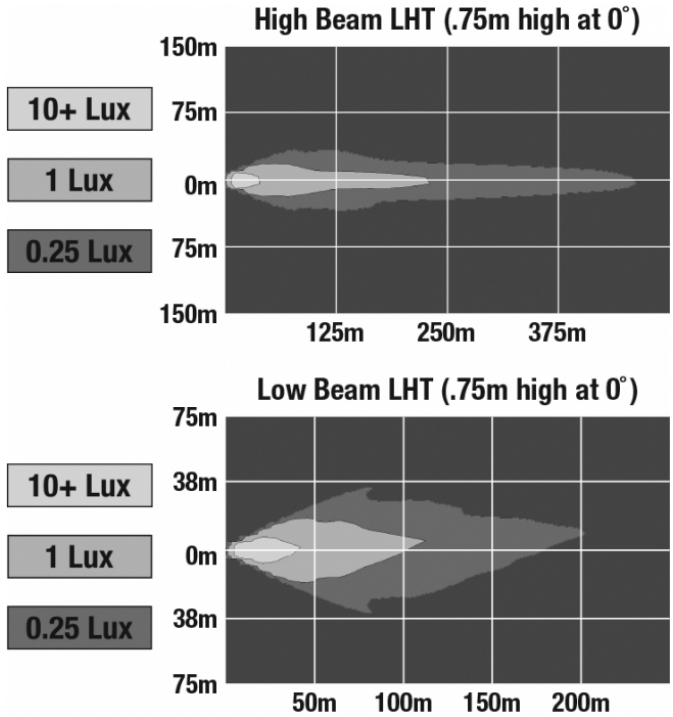

LED Headlight – Model 8632 Evolution

PRODUCT INFORMATION

Description	24V DOT/ECE LED LHT Heated High & Low Beam Headlight with Turn Signal & FP
Height	172.50 mm / 6.79 in
Width	143.50 mm / 5.65 in
Depth	100.50 mm / 3.96 in
Shape	Round
Outer Lens Material	Polycarbonate
Outer Lens Color	Clear
Housing Color	Black
Mounting Hardware Description	(x1) .375"-18 x 1.5" Single Bolt
Minimum Operating Temperature	-40 °C / -40 °F
Maximum Operating Temperature	65 °C / 149 °F
Connector or Wiring	Housing Integral Connector (APTIV 12124107 Geometry)
Mating Connector	APTIV 12052840 JWS 5747010
Product Weight	3.40 lbs / 1.54 kgs

LED Headlight – Model 8632 Evolution

PHOTOMETRIC SPECIFICATIONS

Raw Lumen Output	2925 HB / 2025 LB
Effective Lumen Output	1000 HB / 660 LB
Candela Output	51000 HB / 23000 LB
Nominal LED Color Temperature	5665 K
Beam Pattern(s)	Forward Lighting - High Beam (ECE) Forward Lighting - Low Beam (ECE Left Hand) Signalization - Front Position Signalization - Turn (Front)