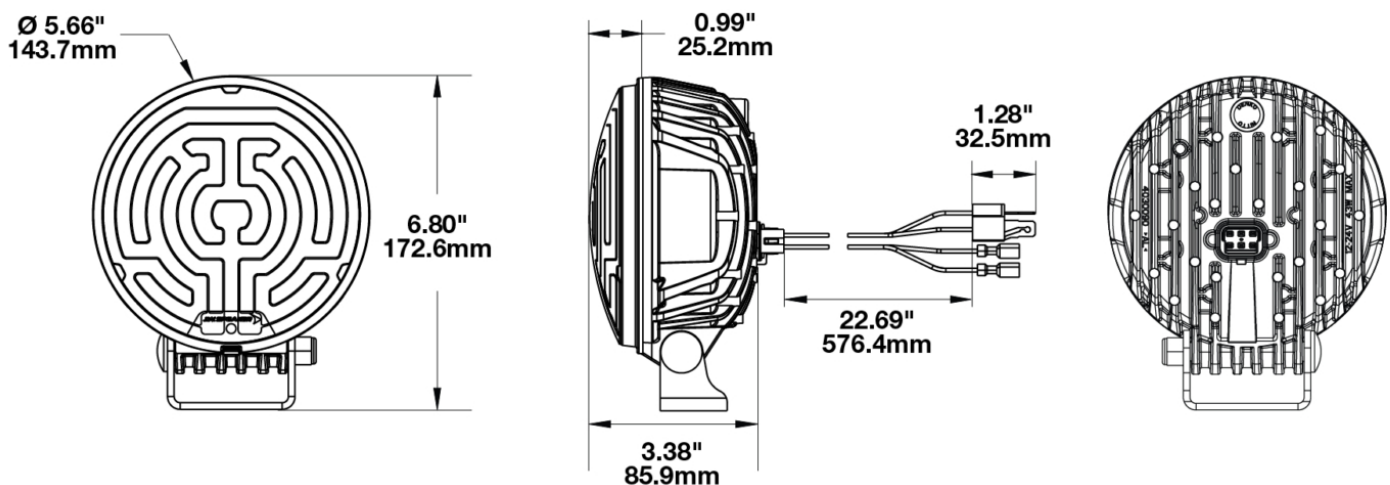

PRODUCT DIMENSIONS

Print date: 2023-01-29

© 2023 J.W. Speaker Corporation • Germantown, WI U.S.A.
www.jwspeaker.com • speaker@jwspeaker.com • 262.251.6660

J.W. SPEAKER
Engineered. Lighting. Solutions.