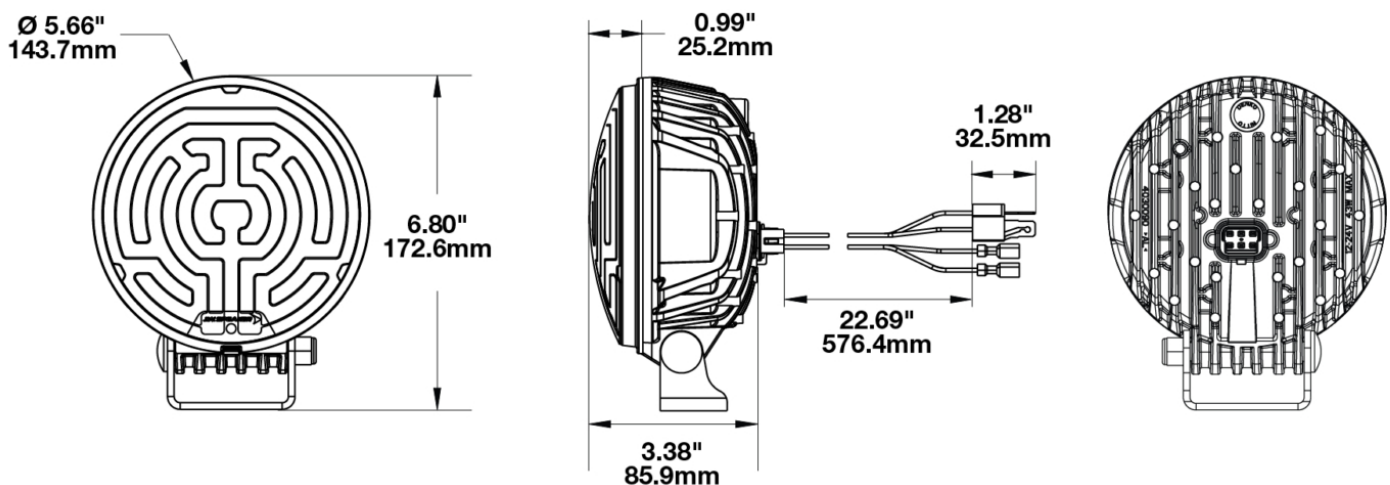

PRODUCT DIMENSIONS

Print date: 2023-02-01

© 2023 J.W. Speaker Corporation • Germantown, WI U.S.A.
www.jwspeaker.com • speaker@jwspeaker.com • 262.251.6660

J.W. SPEAKER
Engineered. Lighting. Solutions.