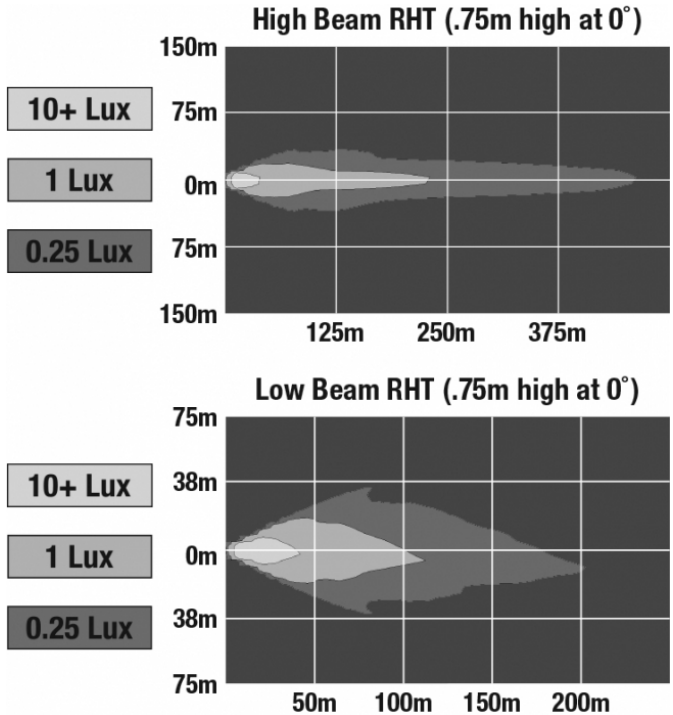

LED Headlight – Model 8632 Evolution

PRODUCT INFORMATION

Description	24V DOT/ECE LED RHT Heated High & Low Beam Headlight with Turn Signal & FP - Bulk
Height	172.50 mm / 6.79 in
Width	143.50 mm / 5.65 in
Depth	100.50 mm / 3.96 in
Shape	Round
Outer Lens Material	Polycarbonate
Outer Lens Color	Clear
Housing Color	Black
Mounting Hardware Description	(x1) .375"-18 x 1.5" Single Bolt
Minimum Operating Temperature	-40 °C / -40 °F
Maximum Operating Temperature	65 °C / 149 °F
Connector or Wiring	Housing Integral Connector (APTIV 12124107 Geometry)
Mating Connector	APTIV 1052840 JWS 5747010
Product Weight	3.40 lbs / 1.54 kgs

LED Headlight – Model 8632 Evolution

PHOTOMETRIC SPECIFICATIONS

Raw Lumen Output	2925 HB / 2025 LB
Effective Lumen Output	1000 HB / 660 LB
Candela Output	51000 HB / 23000 LB
Nominal LED Color Temperature	5665 K
Beam Pattern(s)	Forward Lighting - High Beam (ECE) Forward Lighting - Low Beam (ECE Right Hand) Signalization - Front Position Signalization - Turn (Front)