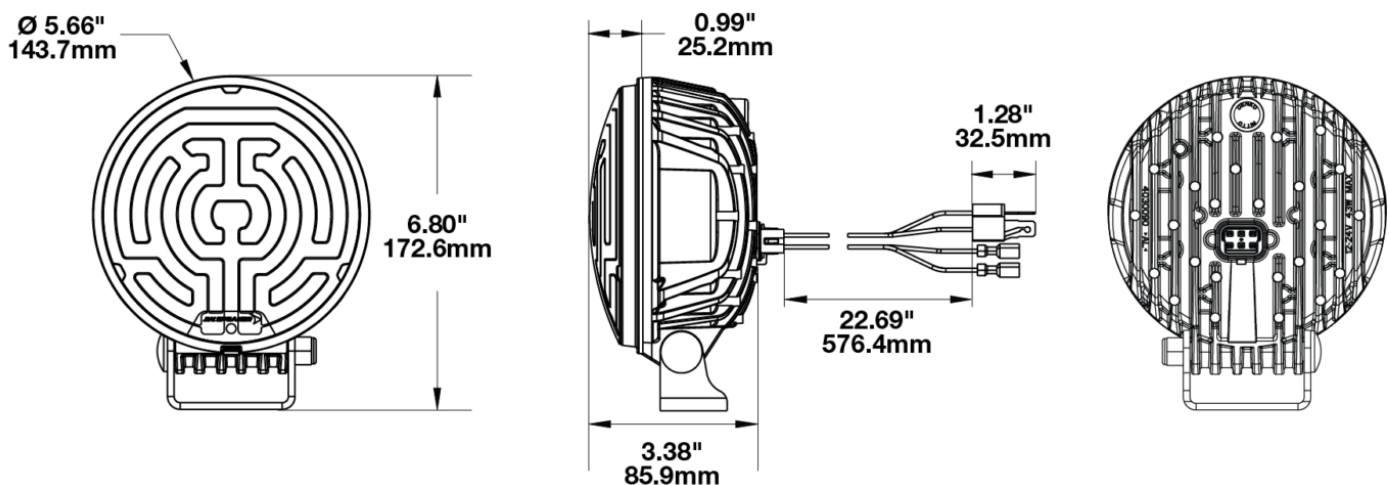

PRODUCT DIMENSIONS

Print date: 2023-01-29

© 2023 J.W. Speaker Corporation • Germantown, WI U.S.A.
www.jwspeaker.com • speaker@jwspeaker.com • 262.251.6660

J.W. SPEAKER
Engineered. Lighting. Solutions.