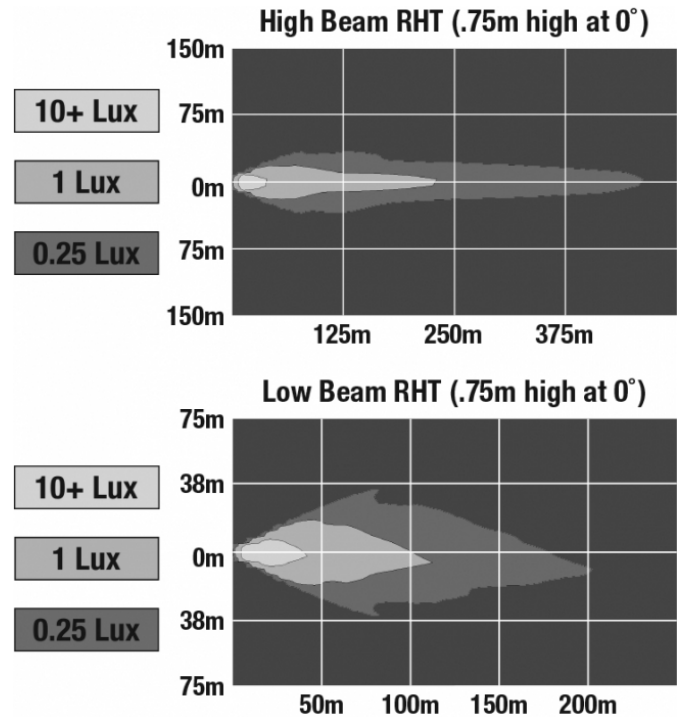

LED Headlight – Model 8632 Evolution

PRODUCT INFORMATION

Description	24V DOT/ECE LED RHT Heated High & Low Beam Headlight with Turn Signal & FP
Height	172.50 mm / 6.79 in
Width	143.50 mm / 5.65 in
Depth	100.50 mm / 3.96 in
Shape	Round
Outer Lens Material	Polycarbonate
Outer Lens Color	Clear
Housing Color	Black
Mounting Hardware Description	(x1) .375"-18 x 1.5" Single Bolt
Minimum Operating Temperature	-40 °C / -40 °F
Maximum Operating Temperature	65 °C / 149 °F
Connector or Wiring	Housing integral connector (APTIV 12124107 Geometry)
Mating Connector	APTIV 12052840 JWS 5747010
Product Weight	3.40 lbs / 1.54 kgs

LED Headlight – Model 8632 Evolution

PHOTOMETRIC SPECIFICATIONS

Raw Lumen Output	2925 HB / 2025 LB
Effective Lumen Output	1000 HB / 660 LB
Candela Output	51000 HB / 23000 LB
Nominal LED Color Temperature	5665 K
Beam Pattern(s)	Forward Lighting - High Beam (ECE) Forward Lighting - Low Beam (ECE Right Hand) Signalization - Front Position Signalization - Turn (Front)