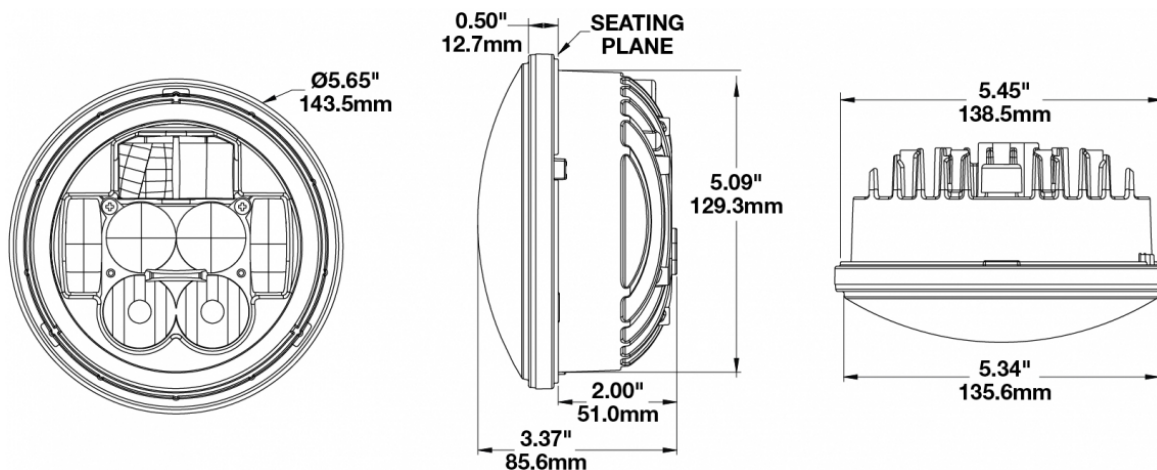

PRODUCT DIMENSIONS

Print date: 2025-01-15

© 2025 J.W. Speaker Corporation • Germantown, WI U.S.A.
www.jwspeaker.com • speaker@jwspeaker.com • 262.251.6660