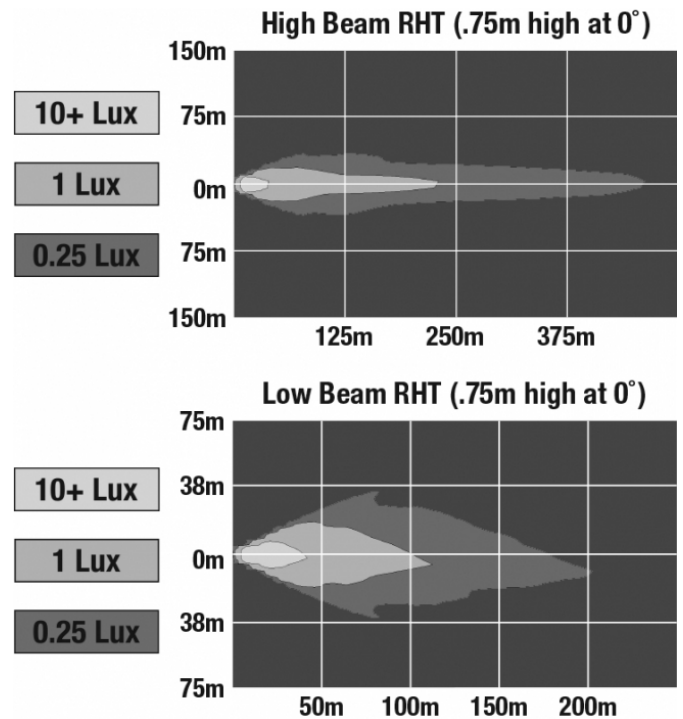

LED Headlights – Model 8630 Evolution

PRODUCT INFORMATION

Description	12-24V DOT LED High & Low Beam Headlight
Height	142.24 mm / 5.6 in
Width	142.24 mm / 5.6 in
Depth	86.36 mm / 3.4 in
Shape	Round
Outer Lens Material	Polycarbonate
Outer Lens Color	Clear
Housing Material	Die Cast Aluminum
Housing Color	Black
Bezel Color	Black
Minimum Operating Temperature	-34 °C / -29.2 °F
Maximum Operating Temperature	49 °C / 120.2 °F
Connector or Wiring	Integral Connector in Housing simulating Delphi 12124107
Mating Connector	Delphi 12052848
Product Weight	1.86 lbs / 0.84 kgs
Shipping Weight	2.60 lbs / 1.18 kgs

Input Voltage	12-24V DC
Operating Voltage	10-32V DC
Transient Spike Protection	150V Peak @ 1 HZ-100 Pul
Yellow Wire	Low Beam
White Wire	High Beam
Black Wire	Ground
Current Draw	2.20A @ 12V DC (Low Beam) 1.70A @ 14V DC (Low Beam) 1.10A @ 24V DC (Low Beam) 3.50A @ 12V DC (High Beam) 2.70A @ 14V DC (High Beam) 1.70A @ 24V DC (High Beam)

J.W. SPEAKER 
 Engineered. Lighting. Solutions.

LED Headlights – Model 8630 Evolution

PHOTOMETRIC SPECIFICATIONS

Raw Lumen Output	2,925 (High Beam); 2,025 (Low Beam)
Effective Lumen Output	1,000 (High Beam); 630 (Low Beam)
Candela Output	61,684 (High Beam); 19,162 (Low Beam)
Nominal LED Color Temperature	5000 K
Beam Pattern(s)	Forward Lighting - High Beam (DOT/ECE) Forward Lighting - Low Beam (DOT)