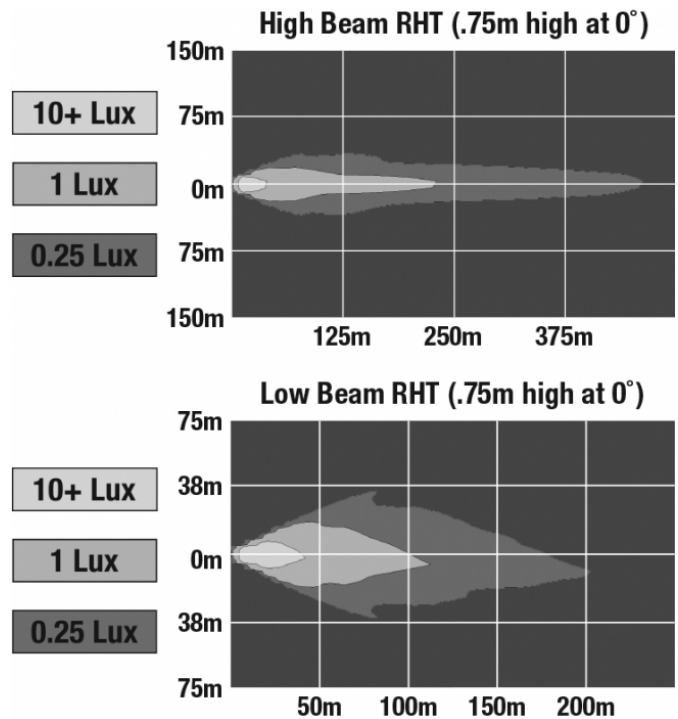

LED Headlights – Model 8630 Evolution

PRODUCT INFORMATION

Description	12-24V DOT LED High & Low Beam Headlight
Height	142.24 mm / 5.6 in
Width	142.24 mm / 5.6 in
Depth	86.36 mm / 3.4 in
Shape	Round
Outer Lens Material	Polycarbonate
Outer Lens Color	Clear
Housing Material	Die Cast Aluminum
Housing Color	Black
Bezel Color	Black
Minimum Operating Temperature	-34 °C / -29.2 °F
Maximum Operating Temperature	49 °C / 120.2 °F
Connector or Wiring	Integral Connector in Housing simulating Delphi 12124107
Mating Connector	Delphi 12052848
Product Weight	1.86 lbs / 0.84 kgs
Shipping Weight	2.60 lbs / 1.18 kgs

ELECTRICAL SPECIFICATIONS

Input Voltage	12-24V DC
Operating Voltage	10-32V DC
Transient Spike Protection	150V Peak @ 1 HZ-100 Pul
Yellow Wire	Low Beam
White Wire	High Beam
Black Wire	Ground
Current Draw	2.20A @ 12V DC (Low Beam) 1.70A @ 14V DC (Low Beam) 1.10A @ 24V DC (Low Beam) 3.50A @ 12V DC (High Beam) 2.70A @ 14V DC (High Beam) 1.70A @ 24V DC (High Beam)

J.W. SPEAKER 
 Engineered. Lighting. Solutions.

LED Headlights – Model 8630 Evolution

PHOTOMETRIC SPECIFICATIONS

Raw Lumen Output	2,925 (High Beam); 2,025 (Low Beam)
Effective Lumen Output	1,000 (High Beam); 630 (Low Beam)
Candela Output	61,684 (High Beam); 19,162 (Low Beam)
Nominal LED Color Temperature	5000 K
Beam Pattern(s)	Forward Lighting - High Beam (DOT/ECE) Forward Lighting - Low Beam (DOT)