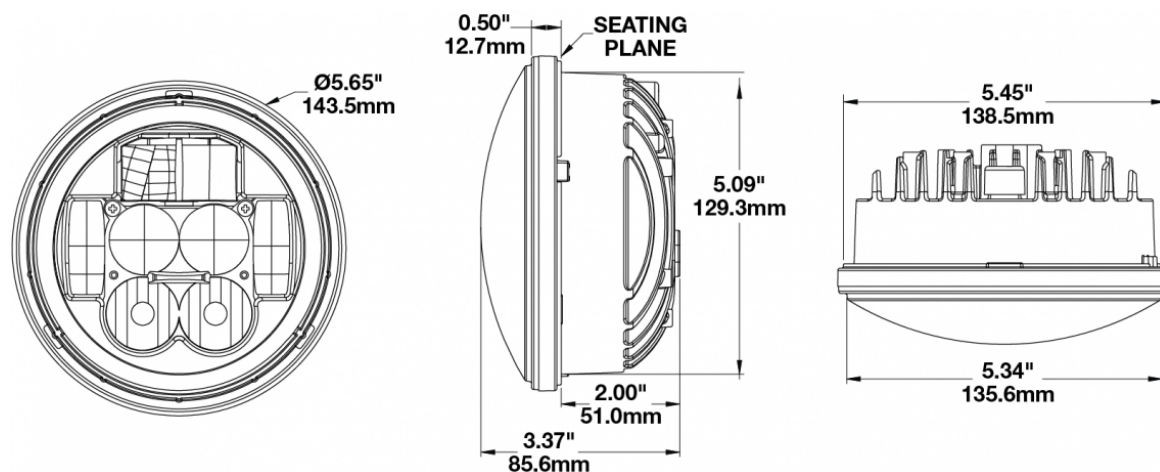

PRODUCT DIMENSIONS

Print date: 2026-06-13

© 2026 J.W. Speaker Corporation • Germantown, WI U.S.A.
www.jwspeaker.com • speaker@jwspeaker.com • 262.251.6660

J.W. SPEAKER
Engineered. Lighting. Solutions.