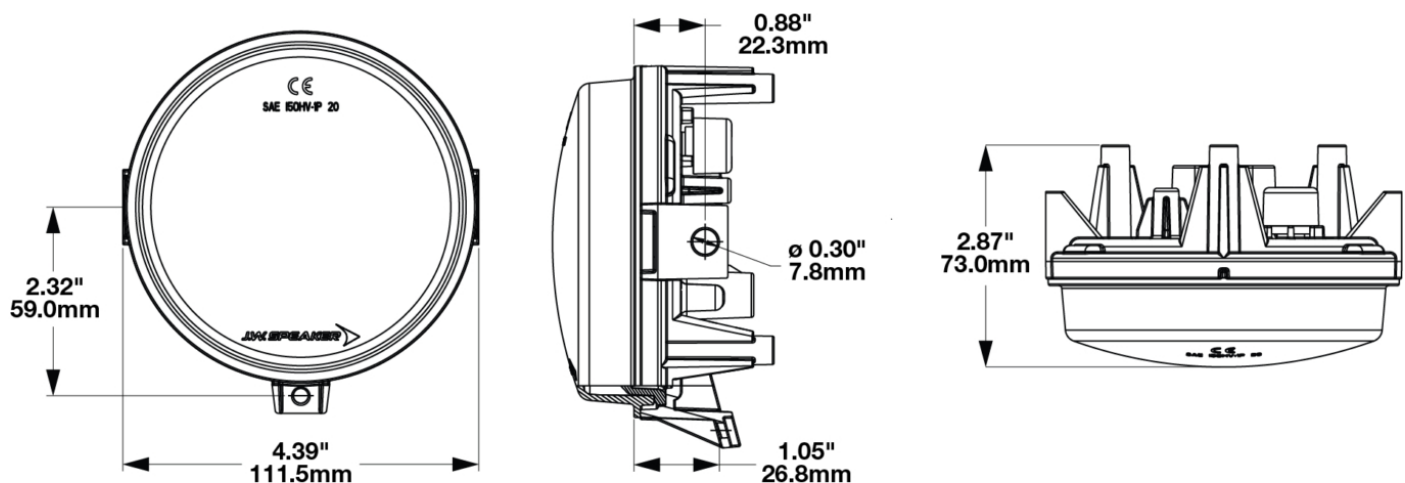

PRODUCT DIMENSIONS

Print date: 2026-05-03

© 2026 J.W. Speaker Corporation • Germantown, WI U.S.A.
www.jwspeaker.com • speaker@jwspeaker.com • 262.251.6660

J.W. SPEAKER
Engineered. Lighting. Solutions.