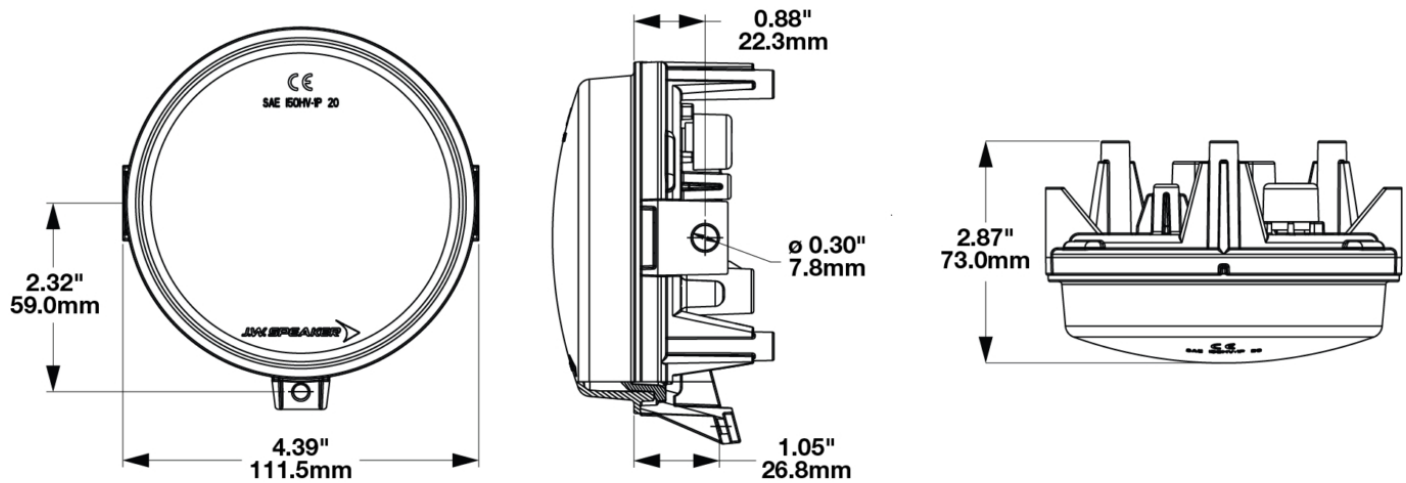

LED ATV and UTV Headlights - Model

8415 Evolution

PRODUCT DIMENSIONS

ELECTRICAL SPECIFICATIONS

Input Voltage	10-30V DC
Operating Voltage	12-24V DC
Transient Spike Protection	150V Peak @ 1 HZ-100 Pulses
Current Draw	0.43A @ 12V DC (Low Beam) 0.23A @ 24V DC (Low Beam) 0.05A @ 12V DC (Front Position) 0.02A @ 24V DC (Front Position) 0.61A @ 12V DC (Front Turn) 0.29A @ 24V DC (Front Turn)

Print date: 2022-07-01

© 2022 J.W. Speaker Corporation • Germantown, WI U.S.A.
www.jwspeaker.com • speaker@jwspeaker.com • 262.251.6660