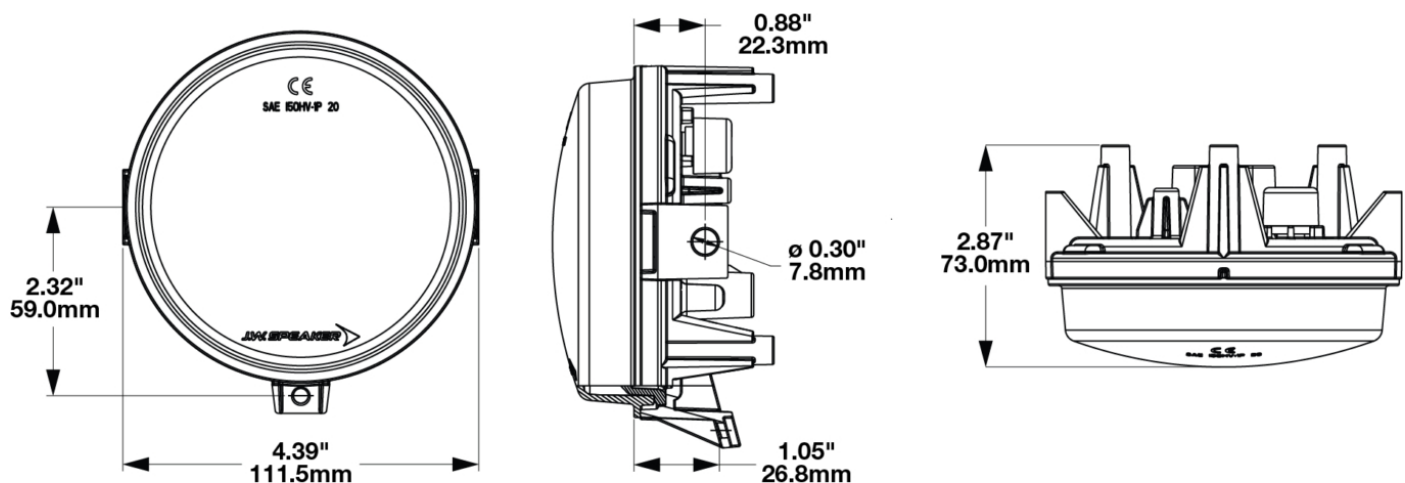

## PRODUCT INFORMATION

<b>Description</b>	12-24V DOT LED Low Beam/Front Position Headlight w/ Built in Turn Signal & Adjustable Mount
<b>Height</b>	119.60 mm / 4.71 in
<b>Width</b>	111.50 mm / 4.39 in
<b>Depth</b>	69.40 mm / 2.73 in
<b>Shape</b>	Round
<b>Outer Lens Material</b>	Polycarbonate
<b>Outer Lens Color</b>	Clear
<b>Housing Material</b>	Polycarbonate
<b>Housing Color</b>	Black
<b>Mounting Type</b>	Fixed Panel Mount
<b>Minimum Operating Temperature</b>	-40 °C / -40 °F
<b>Maximum Operating Temperature</b>	65 °C / 149 °F
<b>Mating Connector</b>	APTIV (Delphi) 12162144
<b>Product Weight</b>	0.53 lbs / 0.24 kgs
<b>Shipping Weight</b>	3.89 lbs / 1.76 kgs