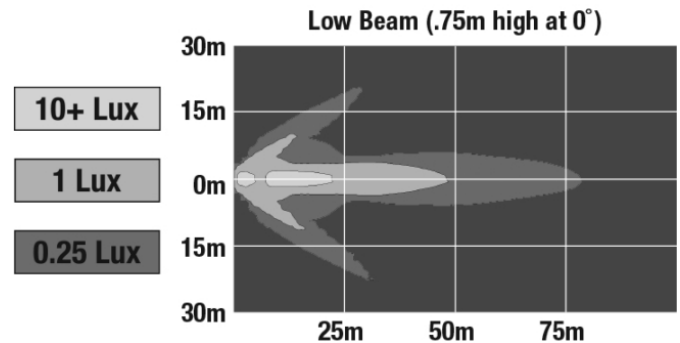

Raw Lumen Output	600
Effective Lumen Output	250
Nominal LED Color Temperature	5000 K
Beam Pattern(s)	Forward Lighting - Low Beam (DOT) Signalization - Front Position Signalization - Turn (Front)

PRODUCT WARNINGS