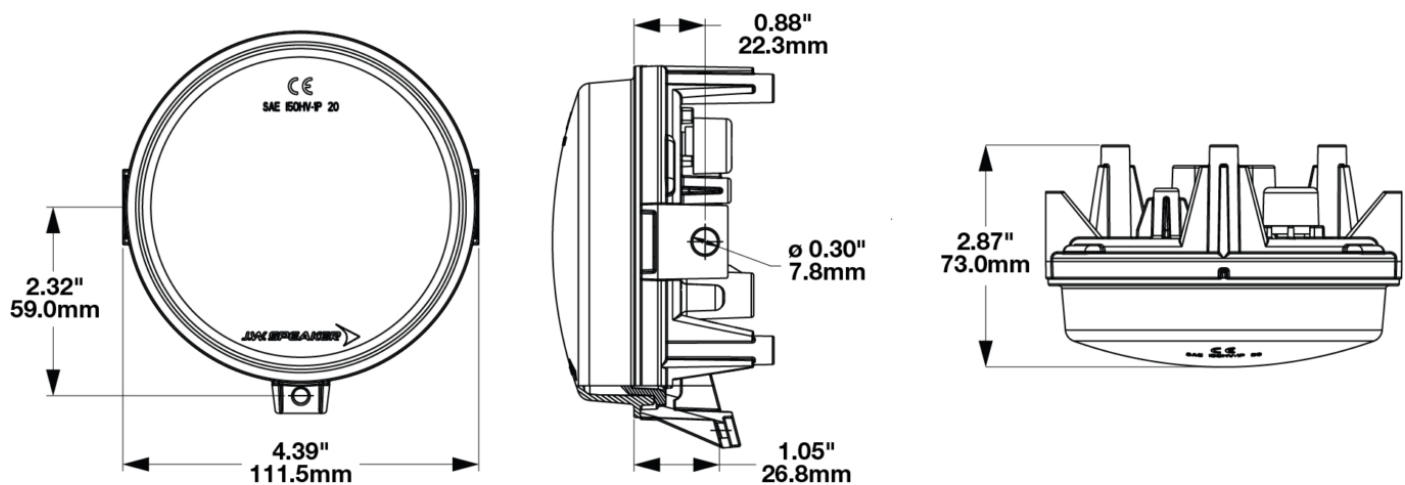

PRODUCT DIMENSIONS

Print date: 2026-06-16

© 2026 J.W. Speaker Corporation • Germantown, WI U.S.A.
www.jwspeaker.com • speaker@jwspeaker.com • 262.251.6660

J.W. SPEAKER
Engineered. Lighting. Solutions.