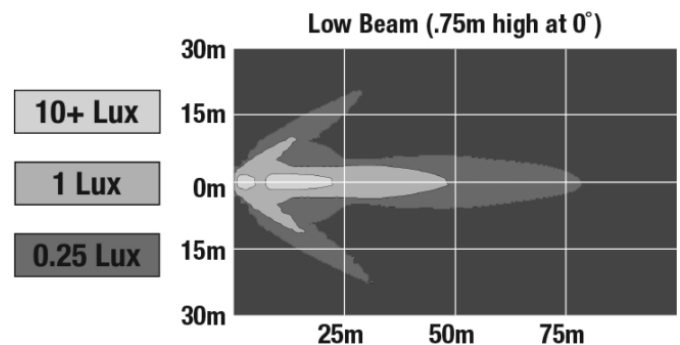

## PHOTOMETRIC SPECIFICATIONS

<b>Raw Lumen Output</b>	600
<b>Effective Lumen Output</b>	250
<b>Nominal LED Color Temperature</b>	5000 K
<b>Beam Pattern(s)</b>	Forward Lighting - Low Beam (DOT) Signalization - Front Position Signalization - Turn (Front)