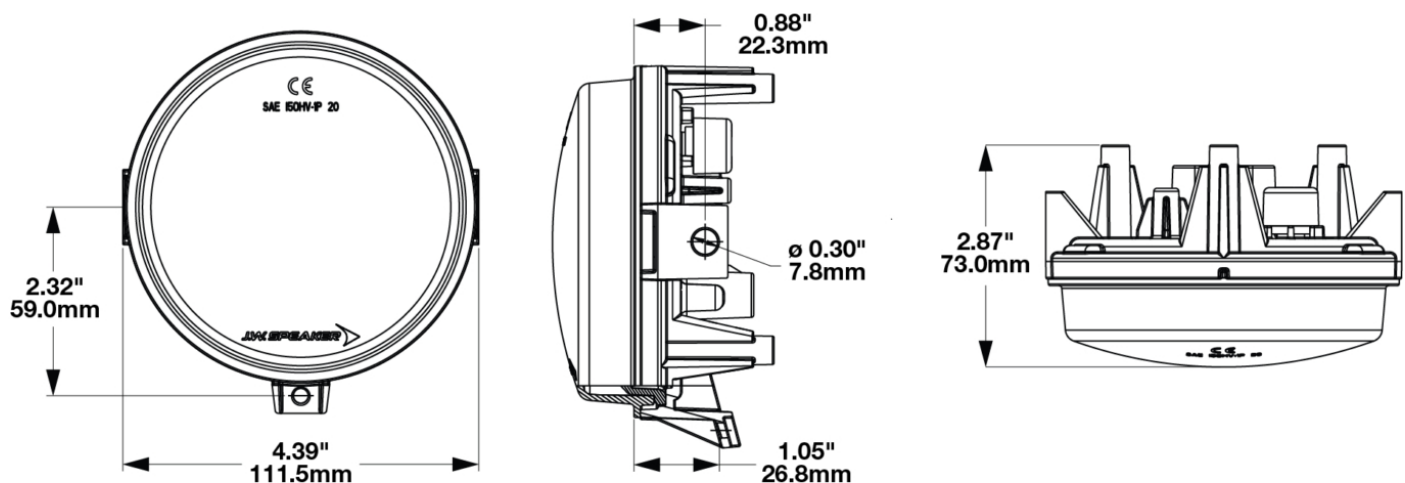

PRODUCT DIMENSIONS

Print date: 2024-11-08

© 2024 J.W. Speaker Corporation • Germantown, WI U.S.A.
www.jwspeaker.com • speaker@jwspeaker.com • 262.251.6660

J.W. SPEAKER
Engineered. Lighting. Solutions.