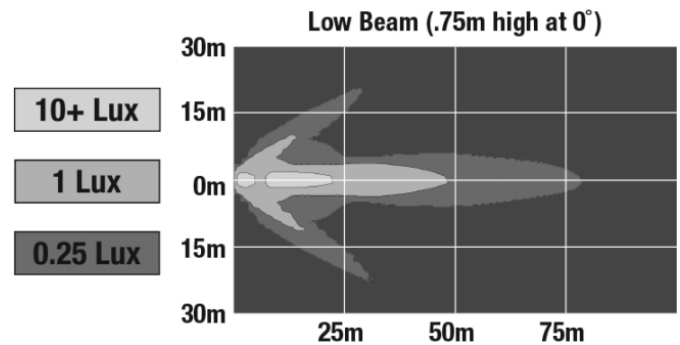

LED ATV and UTV Headlights - Model 8415 Evolution

PRODUCT INFORMATION

Description	12-24V DOT LED Low Beam/Front Position Headlight w/ Built in Turn Signal & Adjustable Mount
Height	119.60 mm / 4.71 in
Width	111.50 mm / 4.39 in
Depth	69.40 mm / 2.73 in
Shape	Round
Outer Lens Material	Polycarbonate
Outer Lens Color	Clear
Housing Material	Polycarbonate
Housing Color	Black
Mounting Type	Fixed Panel Mount
Minimum Operating Temperature	-40 °C / -40 °F
Maximum Operating Temperature	65 °C / 149 °F
Mating Connector	APTIV (Delphi) 12162144
Product Weight	0.53 lbs / 0.24 kgs
Shipping Weight	3.89 lbs / 1.76 kgs

PHOTOMETRIC SPECIFICATIONS

Raw Lumen Output	600
Effective Lumen Output	250
Nominal LED Color Temperature	5000 K
Beam Pattern(s)	Forward Lighting - Low Beam (DOT) Signalization - Front Position Signalization - Turn (Front)