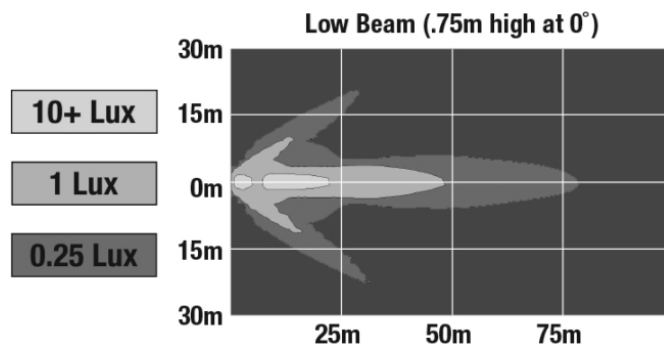

LED ATV and UTV Headlights - Model 8415 Evolution

PRODUCT INFORMATION

Description	12-24V DOT LED Low Beam/Front Position Headlight w/ Built in Turn Signal & Adjustable Mount
Height	119.60 mm / 4.71 in
Width	111.50 mm / 4.39 in
Depth	69.40 mm / 2.73 in
Shape	Round
Outer Lens Material	Polycarbonate
Outer Lens Color	Clear
Housing Material	Polycarbonate
Housing Color	Black
Mounting Type	Fixed Panel Mount
Minimum Operating Temperature	-40 °C / -40 °F
Maximum Operating Temperature	65 °C / 149 °F
Mating Connector	APTIV (Delphi) 12162144
Product Weight	0.53 lbs / 0.24 kgs
Shipping Weight	3.89 lbs / 1.76 kgs

PHOTOMETRIC SPECIFICATIONS

Raw Lumen Output	600
Effective Lumen Output	250
Nominal LED Color Temperature	5000 K
Beam Pattern(s)	Forward Lighting - Low Beam (DOT) Signalization - Front Position Signalization - Turn (Front)