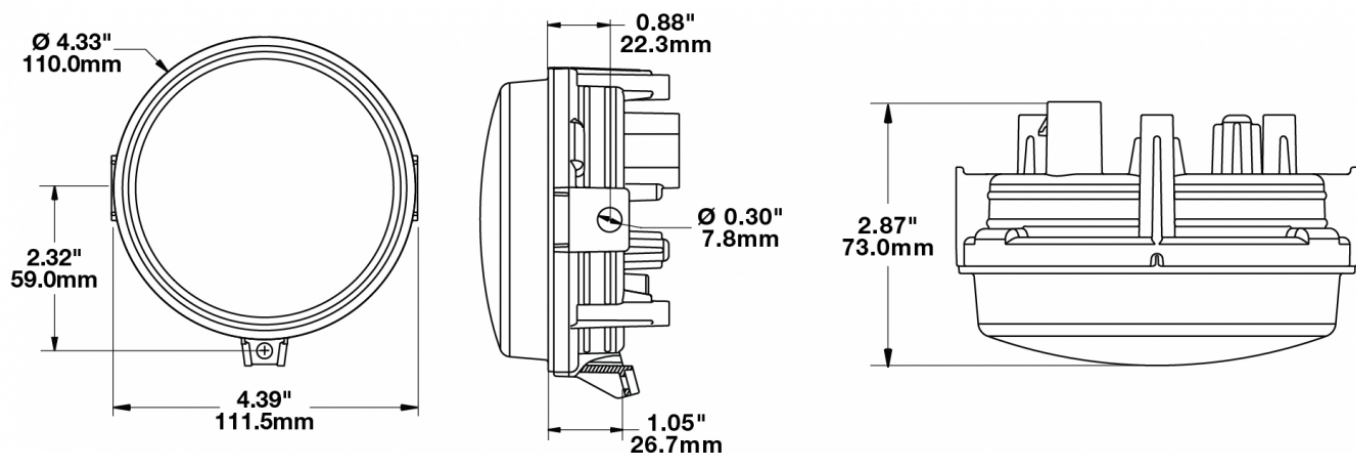

## PRODUCT INFORMATION

<b>Description</b>	12-24V SAE LED Low Beam ATV Headlight with Adjustable Mount
<b>Height</b>	119.63 mm / 4.71 in
<b>Width</b>	111.25 mm / 4.38 in
<b>Depth</b>	72.90 mm / 2.87 in
<b>Shape</b>	Round
<b>Outer Lens Material</b>	Polycarbonate
<b>Outer Lens Color</b>	Clear
<b>Housing Material</b>	Polycarbonate
<b>Housing Color</b>	Black
<b>Mounting Type</b>	Adjustable Mount
<b>Minimum Operating Temperature</b>	-40 °C / -40 °F
<b>Maximum Operating Temperature</b>	65 °C / 149 °F
<b>Mating Connector</b>	Packard 12124817
<b>Product Weight</b>	0.23 lbs / 0.1 kgs
<b>Shipping Weight</b>	1.10 lbs / 0.5 kgs