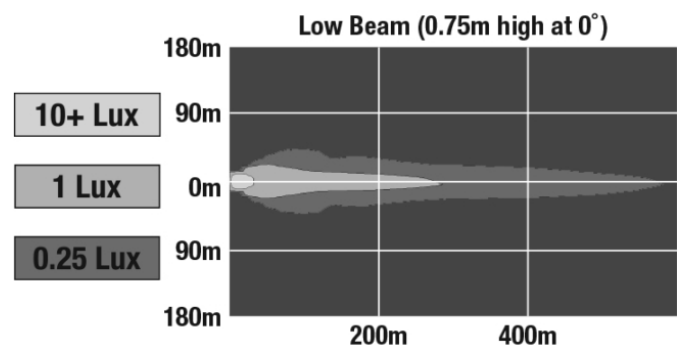

LED ATV and UTV Headlights - Model 8415 Evolution

PRODUCT INFORMATION

| | |
|--------------------------------------|---|
| Description | 12-24V SAE LED Low Beam ATV Headlight with Adjustable Mount |
| Height | 119.63 mm / 4.71 in |
| Width | 111.25 mm / 4.38 in |
| Depth | 72.90 mm / 2.87 in |
| Shape | Round |
| Outer Lens Material | Polycarbonate |
| Outer Lens Color | Clear |
| Housing Material | Polycarbonate |
| Housing Color | Black |
| Mounting Type | Adjustable Mount |
| Minimum Operating Temperature | -40 °C / -40 °F |
| Maximum Operating Temperature | 65 °C / 149 °F |
| Mating Connector | Packard 12124817 |
| Product Weight | 0.23 lbs / 0.1 kgs |
| Shipping Weight | 1.10 lbs / 0.5 kgs |

PHOTOMETRIC SPECIFICATIONS

| | |
|-------------------------------|------------------------------|
| Raw Lumen Output | 580 |
| Effective Lumen Output | 330 |
| Beam Pattern(s) | Forward Lighting - Trapezoid |