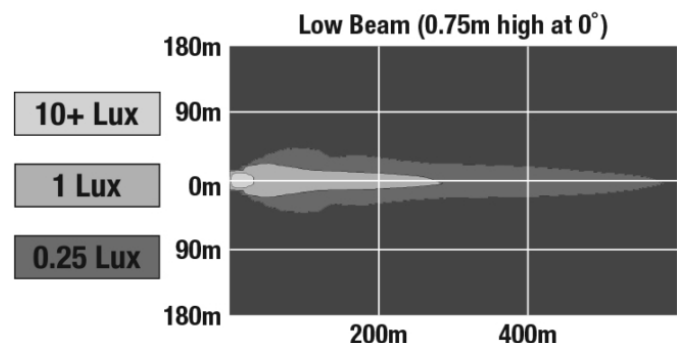

Print date: 2024-11-10

© 2024 J.W. Speaker Corporation • Germantown, WI U.S.A.
www.jwspeaker.com • speaker@jwspeaker.com • 262.251.6660