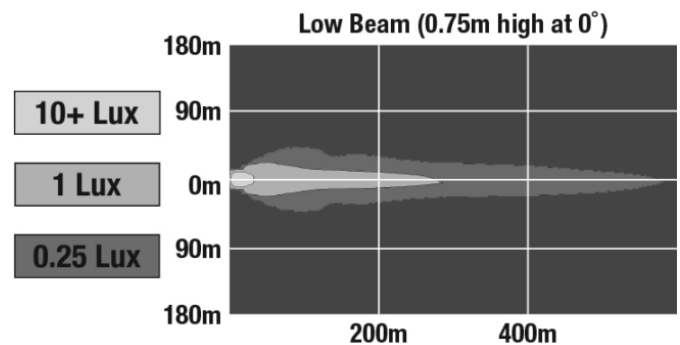

Print date: 2026-05-26

© 2026 J.W. Speaker Corporation • Germantown, WI U.S.A.
www.jwspeaker.com • speaker@jwspeaker.com • 262.251.6660