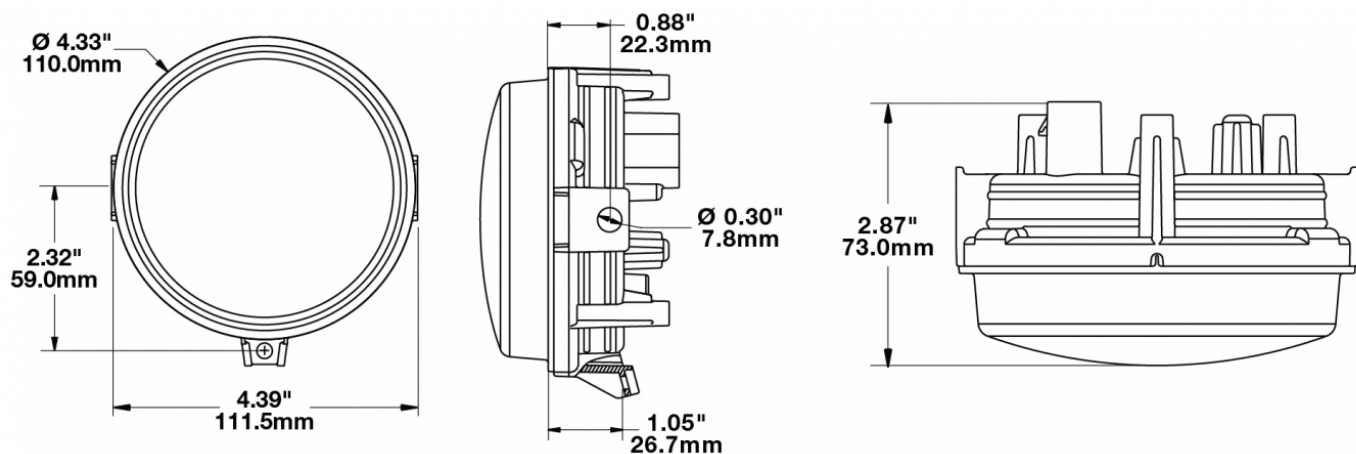

PRODUCT DIMENSIONS

Print date: 2019-12-16

© 2019 J.W. Speaker Corporation • Germantown, WI U.S.A.
www.jwspeaker.com • speaker@jwspeaker.com • 262.251.6660

J.W. SPEAKER
Engineered. Lighting. Solutions.