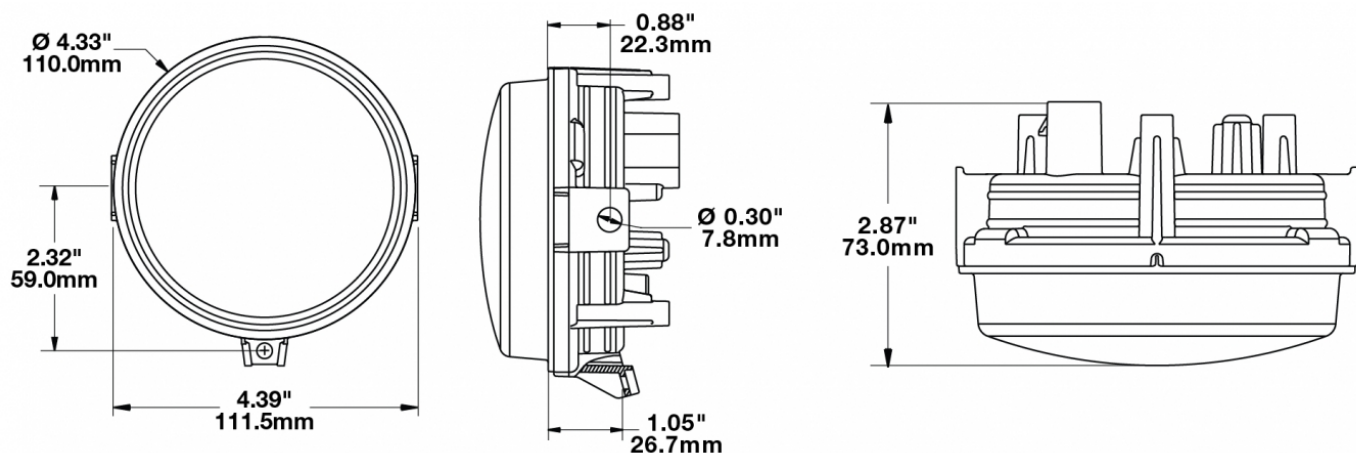

PRODUCT DIMENSIONS

Print date: 2024-11-10

© 2024 J.W. Speaker Corporation • Germantown, WI U.S.A.
www.jwspeaker.com • speaker@jwspeaker.com • 262.251.6660

J.W. SPEAKER
Engineered. Lighting. Solutions.