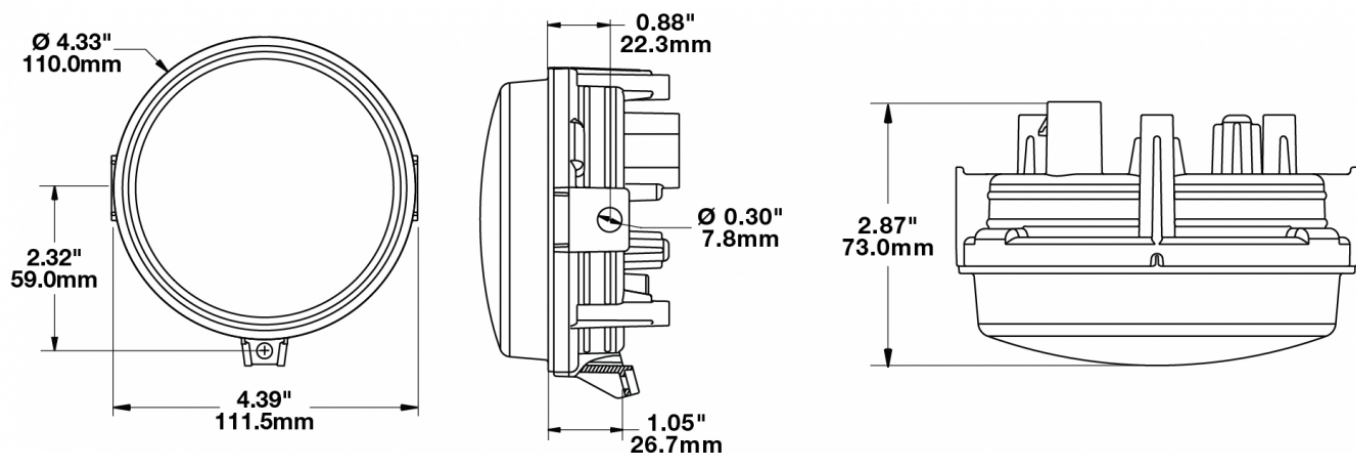

PRODUCT DIMENSIONS

Print date: 2026-05-06

© 2026 J.W. Speaker Corporation • Germantown, WI U.S.A.
www.jwspeaker.com • speaker@jwspeaker.com • 262.251.6660

J.W. SPEAKER
Engineered. Lighting. Solutions.