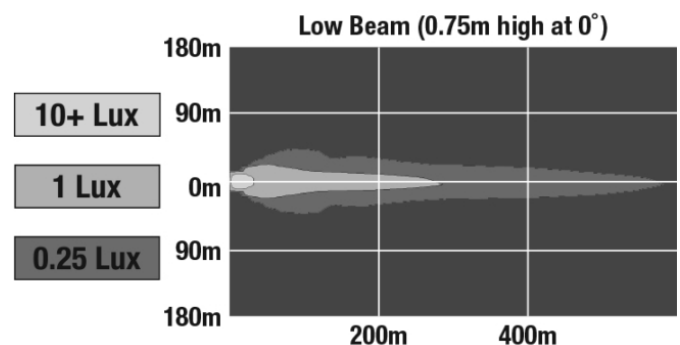

Print date: 2019-12-16

© 2019 J.W. Speaker Corporation • Germantown, WI U.S.A.
www.jwspeaker.com • speaker@jwspeaker.com • 262.251.6660

J.W. SPEAKER
Engineered. Lighting. Solutions.