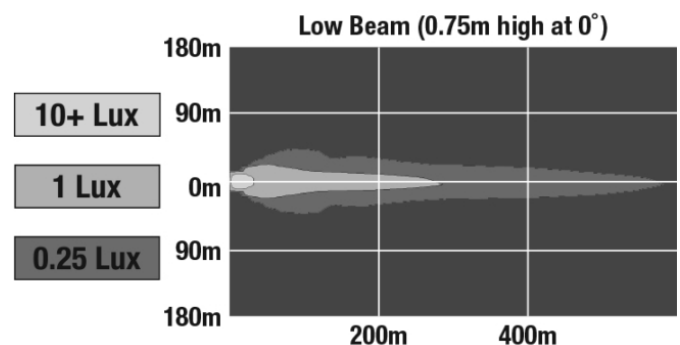

LED Headlights - Model 8415 Evolution

ELECTRICAL SPECIFICATIONS

Input Voltage	10-30V DC
Operating Voltage	12-24V DC
Transient Spike Protection	150V Peak @ 1 HZ-100 Pulses
Current Draw	0.35A @ 12V DC (Low Beam) 0.20A @ 24V DC (Low Beam)

REGULATORY STANDARDS COMPLIANCE

ASABE S608	IEC IP67
SAE J1113-13	SAE J1113-21
SAE J1113-4	SAE J1623
SAE J2258	Tested to ECE Reg. 10 (Radiated Emissions only)

PHOTOMETRIC SPECIFICATIONS

Raw Lumen Output	580
Effective Lumen Output	330
Beam Pattern(s)	Forward Lighting - Trapezoid

Print date: 2020-01-19

© 2020 J.W. Speaker Corporation • Germantown, WI U.S.A.
www.jwspeaker.com • speaker@jwspeaker.com • 262.251.6660