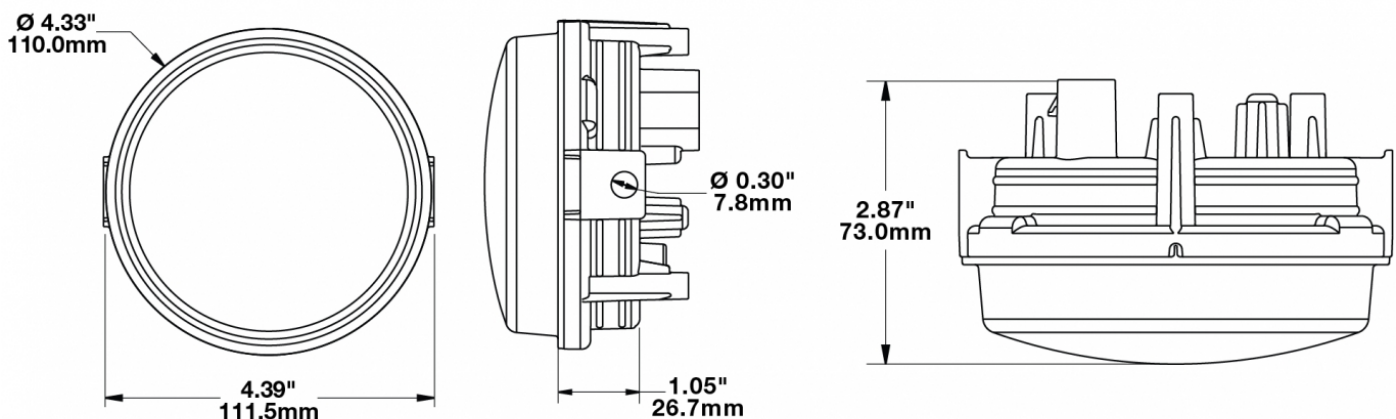

PRODUCT DIMENSIONS

Print date: 2026-06-16

© 2026 J.W. Speaker Corporation • Germantown, WI U.S.A.
www.jwspeaker.com • speaker@jwspeaker.com • 262.251.6660

J.W. SPEAKER
Engineered. Lighting. Solutions.