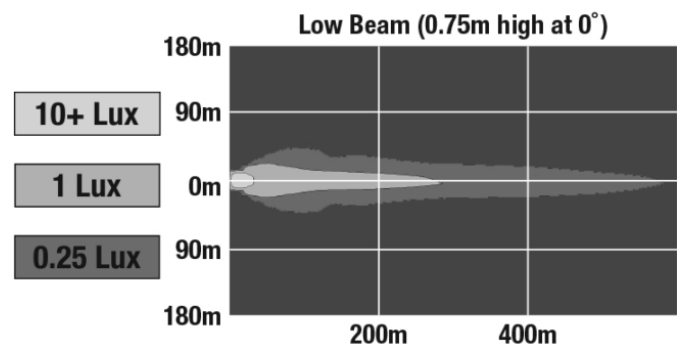

Print date: 2024-11-08

© 2024 J.W. Speaker Corporation • Germantown, WI U.S.A.
www.jwspeaker.com • speaker@jwspeaker.com • 262.251.6660