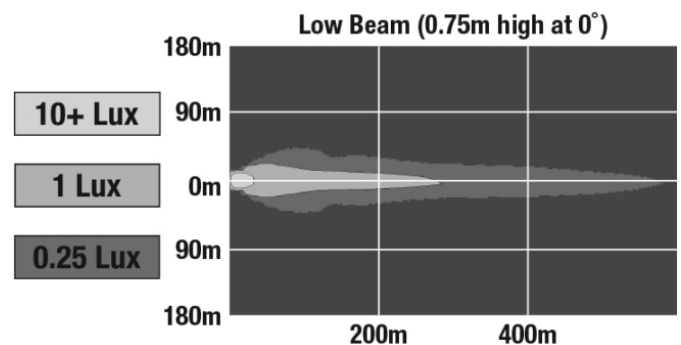

Print date: 2026-05-06

© 2026 J.W. Speaker Corporation • Germantown, WI U.S.A.
www.jwspeaker.com • speaker@jwspeaker.com • 262.251.6660

J.W. SPEAKER
Engineered. Lighting. Solutions.