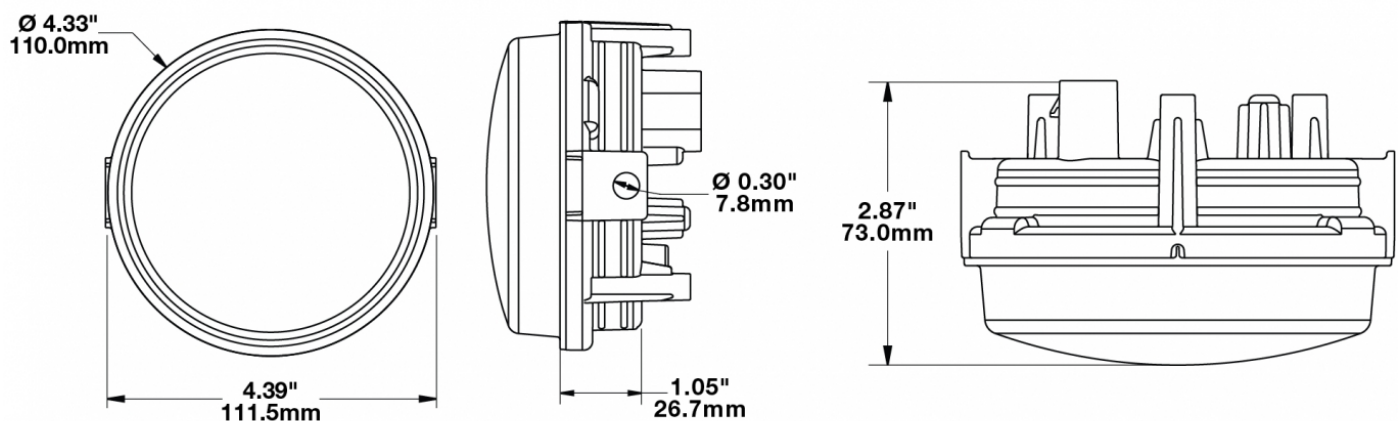

PRODUCT DIMENSIONS

Print date: 2020-01-19

© 2020 J.W. Speaker Corporation • Germantown, WI U.S.A.
www.jwspeaker.com • speaker@jwspeaker.com • 262.251.6660

J.W. SPEAKER
Engineered. Lighting. Solutions.