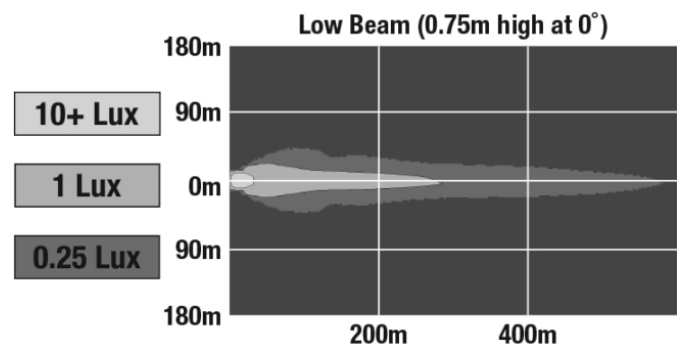

Print date: 2026-06-16

© 2026 J.W. Speaker Corporation • Germantown, WI U.S.A.
www.jwspeaker.com • speaker@jwspeaker.com • 262.251.6660