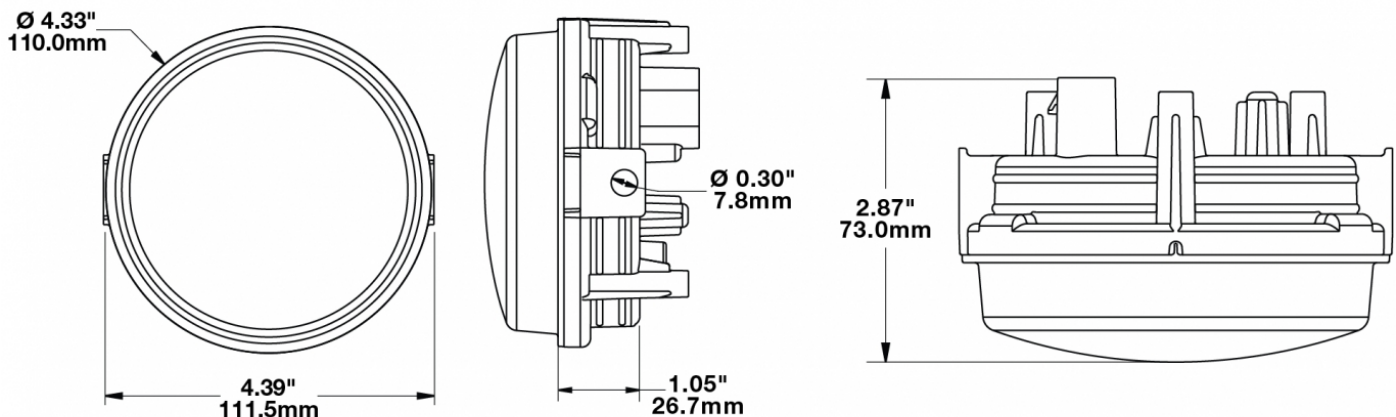

PRODUCT DIMENSIONS

Print date: 2023-12-09

© 2023 J.W. Speaker Corporation • Germantown, WI U.S.A.
www.jwspeaker.com • speaker@jwspeaker.com • 262.251.6660

J.W. SPEAKER
Engineered. Lighting. Solutions.