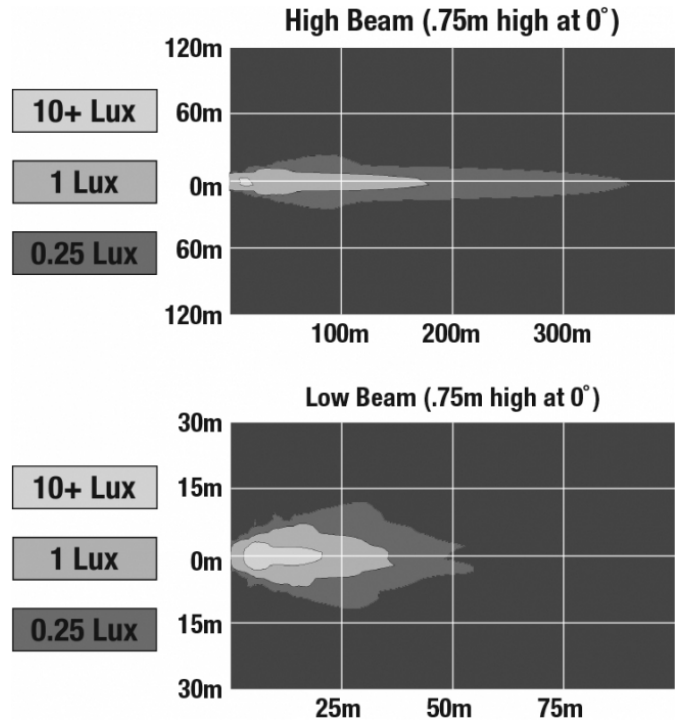

## PRODUCT INFORMATION

<b>Description</b>	12-24V SAE/ECE LED High/Low Beam Light with Polycarbonate Housing & Adjustable Mount - UL Version
<b>Height</b>	119.63 mm / 4.71 in
<b>Width</b>	111.25 mm / 4.38 in
<b>Depth</b>	72.90 mm / 2.87 in
<b>Shape</b>	Round
<b>Outer Lens Material</b>	Polycarbonate
<b>Outer Lens Color</b>	Clear
<b>Housing Material</b>	Polycarbonate
<b>Housing Color</b>	Black
<b>Mounting Type</b>	Adjustable Mount
<b>Retrofits</b>	Large Vehicles
<b>Minimum Operating Temperature</b>	-40 °C / -40 °F
<b>Maximum Operating Temperature</b>	65 °C / 149 °F
<b>Mating Connector</b>	PE 12110293
<b>Product Weight</b>	0.51 lbs / 0.23 kgs
<b>Shipping Weight</b>	1.10 lbs / 0.5 kgs
<b>Additional Information</b>	Lamp meets SAE J1623, SAE J2258, ASABE S608, ECE Reg 113 Class C. UL Recognized. Adjustable Mount is needed for larger vehicles in order to modify pattern as needed.

## PRODUCT DIMENSIONS

## ELECTRICAL SPECIFICATIONS

<b>Input Voltage</b>	12-24V DC
<b>Operating Voltage</b>	10-30V DC
<b>Current Draw</b>	1.14A @ 12V DC (High Beam) 0.41A @ 12V DC (Low Beam) 0.57A @ 24V DC (High Beam) 0.22A @ 24V DC (Low Beam)

## PHOTOMETRIC SPECIFICATIONS

<b>Raw Lumen Output</b>	1,075 (High Beam); 430 (Low Beam)
<b>Effective Lumen Output</b>	720 (High Beam); 240 (Low Beam)
<b>Nominal LED Color Temperature</b>	5000 K
<b>Beam Pattern(s)</b>	Forward Lighting - High Beam (DOT/ECE) Forward Lighting - Low Beam (DOT) Forward Lighting - Low Beam (ECE Right Hand)