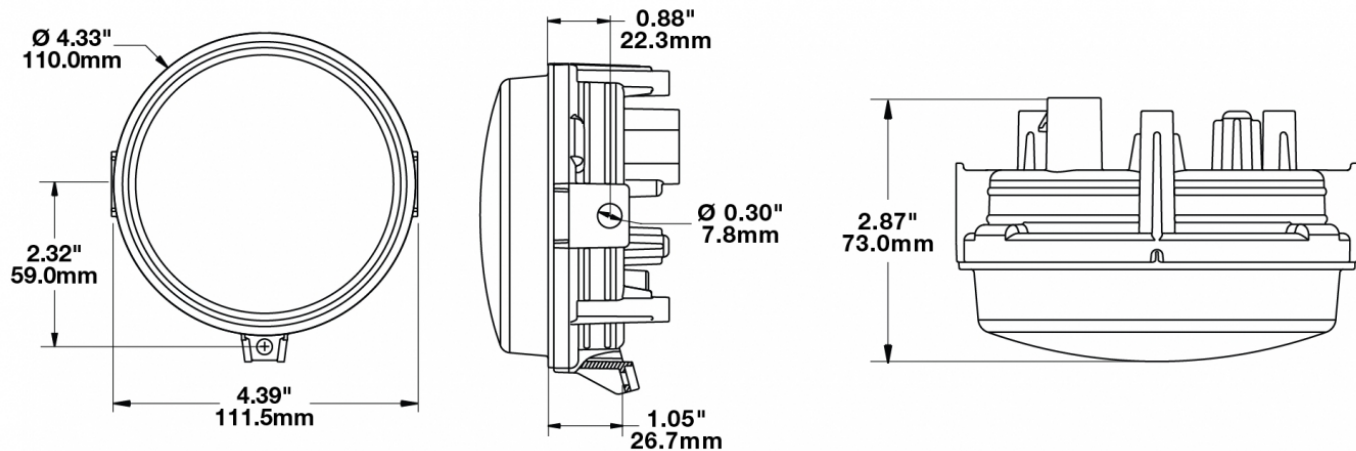

LED Headlights - Model 8415 Evolution

PRODUCT DIMENSIONS

ELECTRICAL SPECIFICATIONS

Input Voltage	12-24V DC
Operating Voltage	10-30V DC
Current Draw	1.14A @ 12V DC (High Beam) 0.41A @ 12V DC (Low Beam) 0.57A @ 24V DC (High Beam) 0.22A @ 24V DC (Low Beam)