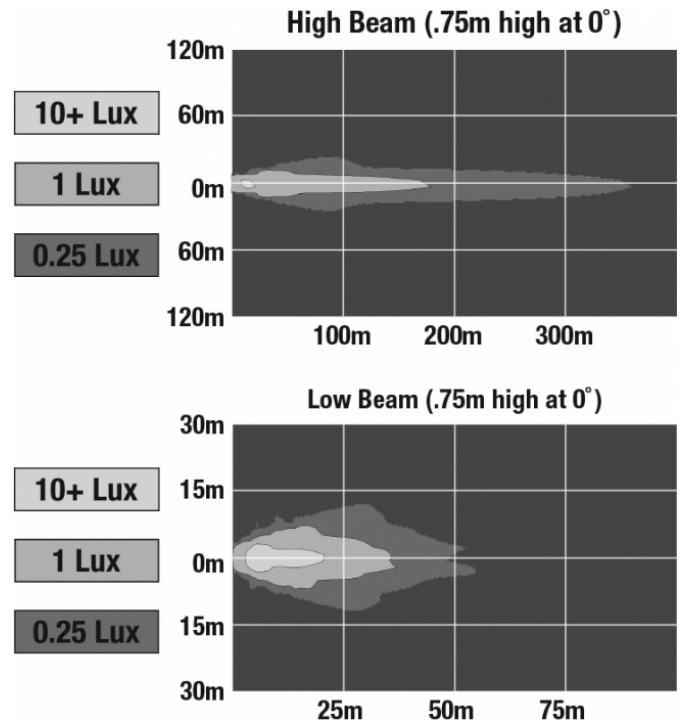

LED Headlights - Model 8415 Evolution

PRODUCT INFORMATION

Description	12-24V SAE/ECE LED High/Low Beam Light with Polycarbonate Housing & Adjustable Mount - UL Version
Height	119.63 mm / 4.71 in
Width	111.25 mm / 4.38 in
Depth	72.90 mm / 2.87 in
Shape	Round
Outer Lens Material	Polycarbonate
Outer Lens Color	Clear
Housing Material	Polycarbonate
Housing Color	Black
Mounting Type	Adjustable Mount
Retrofits	Large Vehicles
Minimum Operating Temperature	-40 °C / -40 °F
Maximum Operating Temperature	65 °C / 149 °F
Mating Connector	PE 12110293
Shipping Weight	1.10 lbs / 0.5 kgs
Additional Information	Lamp meets SAE J1623, SAE J2258, ASABE S608, ECE Reg 113 Class C. UL Recognized. Adjustable Mount is needed for larger vehicles in order to modify pattern as needed.

PRODUCT DIMENSIONS

ELECTRICAL SPECIFICATIONS

Input Voltage	12-24V DC
Operating Voltage	10-30V DC
Current Draw	1.14A @ 12V DC (High Beam) 0.41A @ 12V DC (Low Beam) 0.57A @ 24V DC (High Beam) 0.22A @ 24V DC (Low Beam)

LED Headlights - Model 8415 Evolution

PHOTOMETRIC SPECIFICATIONS

Raw Lumen Output	1,075 (High Beam); 430 (Low Beam)
Effective Lumen Output	720 (High Beam); 240 (Low Beam)
Nominal LED Color Temperature	5000 K
Beam Pattern(s)	Forward Lighting - High Beam (DOT/ECE) Forward Lighting - Low Beam (DOT) Forward Lighting - Low Beam (ECE Right Hand)