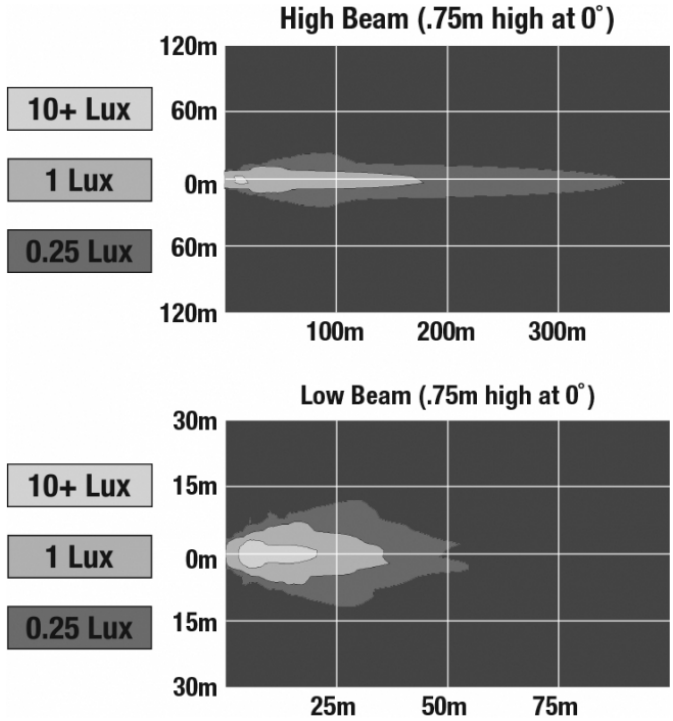

LED Headlights - Model 8415 Evolution

PRODUCT INFORMATION

Description	12-24V SAE/ECE LED High/Low Beam Light with Polycarbonate Housing & Adjustable Mount - UL Version
Height	119.63 mm / 4.71 in
Width	111.25 mm / 4.38 in
Depth	72.90 mm / 2.87 in
Shape	Round
Outer Lens Material	Polycarbonate
Outer Lens Color	Clear
Housing Material	Polycarbonate
Housing Color	Black
Mounting Type	Adjustable Mount
Retrofits	Large Vehicles
Minimum Operating Temperature	-40 °C / -40 °F
Maximum Operating Temperature	65 °C / 149 °F
Mating Connector	PE 12110293
Product Weight	0.51 lbs / 0.23 kgs
Shipping Weight	1.10 lbs / 0.5 kgs
Additional Information	Lamp meets SAE J1623, SAE J2258, ASABE S608, ECE Reg 113 Class C. UL Recognized. Adjustable Mount is needed for larger vehicles in order to modify pattern as needed.

PRODUCT DIMENSIONS

ELECTRICAL SPECIFICATIONS

Input Voltage	12-24V DC
Operating Voltage	10-30V DC
Current Draw	1.14A @ 12V DC (High Beam) 0.41A @ 12V DC (Low Beam) 0.57A @ 24V DC (High Beam) 0.22A @ 24V DC (Low Beam)

LED Headlights - Model 8415 Evolution

PHOTOMETRIC SPECIFICATIONS

Raw Lumen Output	1,075 (High Beam); 430 (Low Beam)
Effective Lumen Output	720 (High Beam); 240 (Low Beam)
Nominal LED Color Temperature	5000 K
Beam Pattern(s)	Forward Lighting - High Beam (DOT/ECE) Forward Lighting - Low Beam (DOT) Forward Lighting - Low Beam (ECE Right Hand)