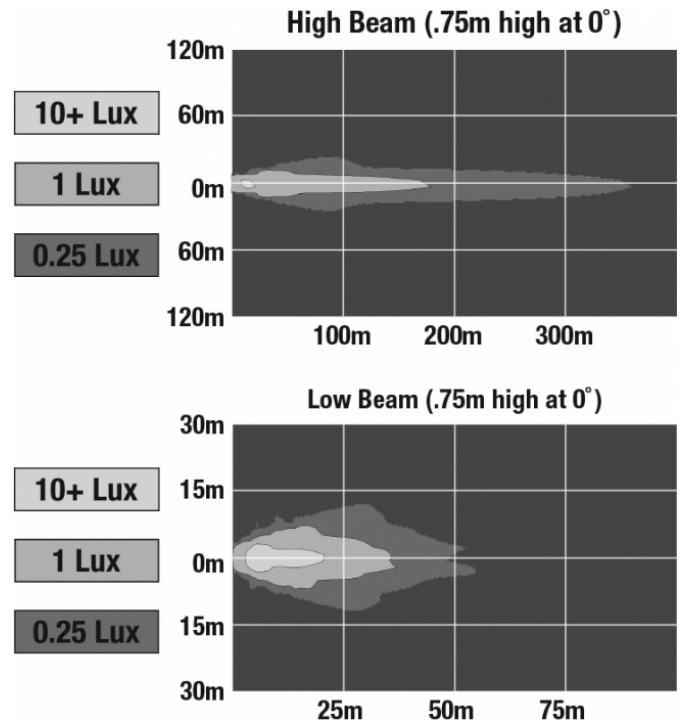

LED Headlights - Model 8415 Evolution

PRODUCT INFORMATION

| | |
|--------------------------------------|--|
| Description | 12-24V SAE/ECE LED High/Low Beam Light with Polycarbonate Housing & Adjustable Mount - UL Version |
| Height | 119.63 mm / 4.71 in |
| Width | 111.25 mm / 4.38 in |
| Depth | 72.90 mm / 2.87 in |
| Shape | Round |
| Outer Lens Material | Polycarbonate |
| Outer Lens Color | Clear |
| Housing Material | Polycarbonate |
| Housing Color | Black |
| Mounting Type | Adjustable Mount |
| Retrofits | Large Vehicles |
| Minimum Operating Temperature | -40 °C / -40 °F |
| Maximum Operating Temperature | 65 °C / 149 °F |
| Mating Connector | PE 12110293 |
| Additional Information | Lamp meets SAE J1623, SAE J2258, ASABE S608, ECE Reg 113 Class C. UL Recognized. Adjustable Mount is needed for larger vehicles in order to modify pattern as needed. |

PRODUCT DIMENSIONS

ELECTRICAL SPECIFICATIONS

| | |
|--------------------------|--|
| Input Voltage | 12-24V DC |
| Operating Voltage | 10-30V DC |
| Current Draw | 1.14A @ 12V DC (High Beam) 0.41A @ 12V DC (Low Beam) 0.57A @ 24V DC (High Beam) 0.22A @ 24V DC (Low Beam) |

J.W. SPEAKER
Engineered. Lighting. Solutions.

LED Headlights - Model 8415 Evolution

PHOTOMETRIC SPECIFICATIONS

| | |
|--------------------------------------|---|
| Raw Lumen Output | 1,075 (High Beam); 430 (Low Beam) |
| Effective Lumen Output | 720 (High Beam); 240 (Low Beam) |
| Nominal LED Color Temperature | 5000 K |
| Beam Pattern(s) | Forward Lighting - High Beam (DOT/ECE) Forward Lighting - Low Beam (DOT) Forward Lighting - Low Beam (ECE Right Hand) |