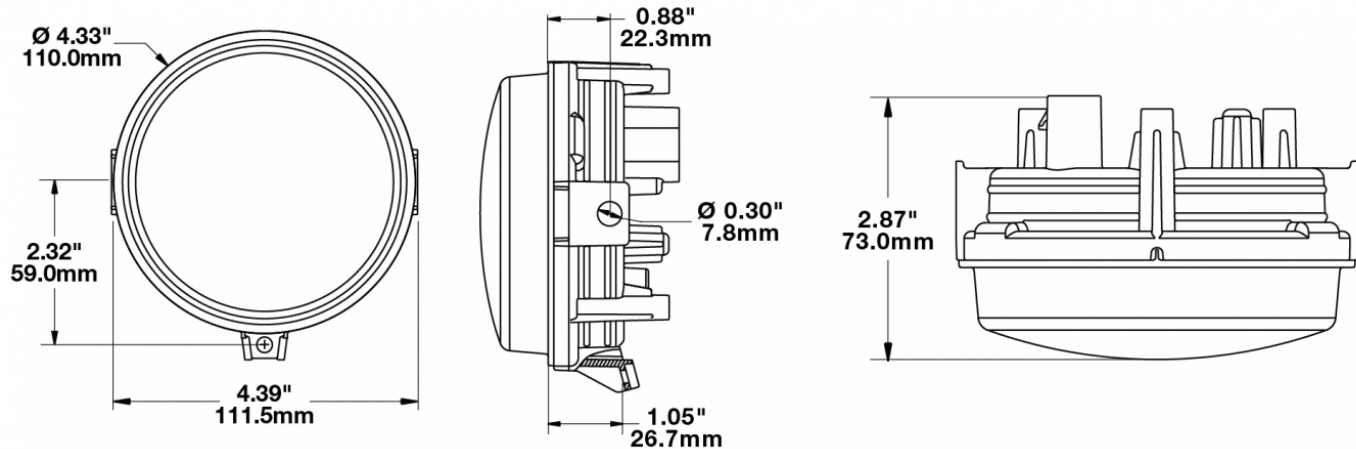

LED Headlights - Model 8415 Evolution

PRODUCT INFORMATION

| | |
|--------------------------------------|--|
| Description | 12-24V SAE/ECE LED High/Low Beam Light with Polycarbonate Housing & Adjustable Mount - UL Version |
| Height | 119.63 mm / 4.71 in |
| Width | 111.25 mm / 4.38 in |
| Depth | 72.90 mm / 2.87 in |
| Shape | Round |
| Outer Lens Material | Polycarbonate |
| Outer Lens Color | Clear |
| Housing Material | Polycarbonate |
| Housing Color | Black |
| Mounting Type | Adjustable Mount |
| Retrofits | Large Vehicles |
| Minimum Operating Temperature | -40 °C / -40 °F |
| Maximum Operating Temperature | 65 °C / 149 °F |
| Mating Connector | PE 12110293 |
| Additional Information | Lamp meets SAE J1623, SAE J2258, ASABE S608, ECE Reg 113 Class C. UL Recognized. Adjustable Mount is needed for larger vehicles in order to modify pattern as needed. |

PRODUCT DIMENSIONS

ELECTRICAL SPECIFICATIONS

| | |
|--------------------------|--|
| Input Voltage | 12-24V DC |
| Operating Voltage | 10-30V DC |
| Current Draw | 1.14A @ 12V DC (High Beam) 0.41A @ 12V DC (Low Beam) 0.57A @ 24V DC (High Beam) 0.22A @ 24V DC (Low Beam) |