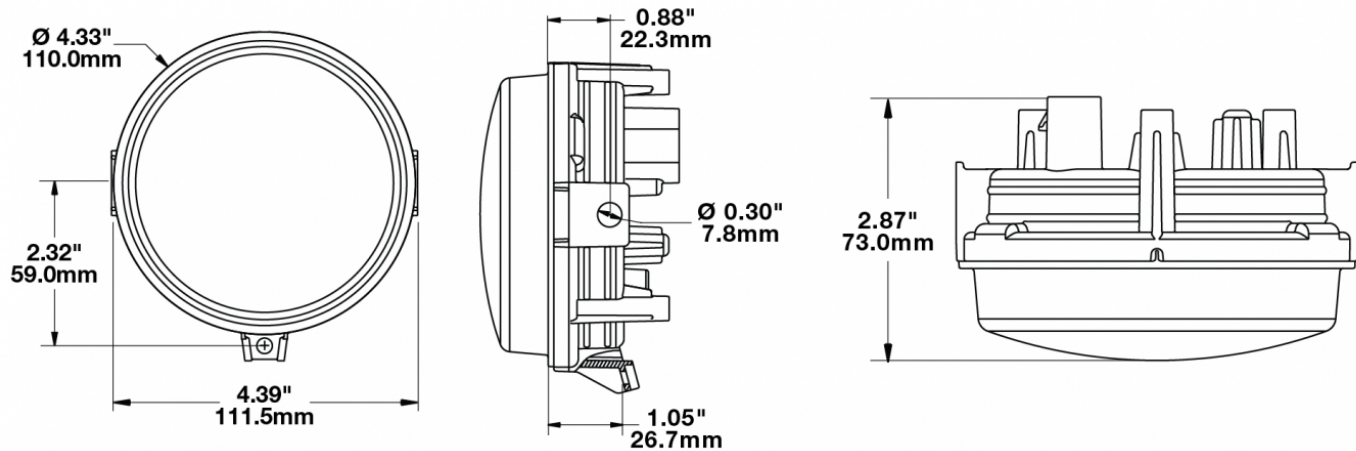

## PRODUCT INFORMATION

<b>Description</b>	12-24V SAE/ECE LED High/Low Beam Light with Polycarbonate Housing & Adjustable Mount - UL Version
<b>Height</b>	119.63 mm / 4.71 in
<b>Width</b>	111.25 mm / 4.38 in
<b>Depth</b>	72.90 mm / 2.87 in
<b>Shape</b>	Round
<b>Outer Lens Material</b>	Polycarbonate
<b>Outer Lens Color</b>	Clear
<b>Housing Material</b>	Polycarbonate
<b>Housing Color</b>	Black
<b>Mounting Type</b>	Adjustable Mount
<b>Retrofits</b>	Large Vehicles
<b>Minimum Operating Temperature</b>	-40 °C / -40 °F
<b>Maximum Operating Temperature</b>	65 °C / 149 °F
<b>Mating Connector</b>	PE 12110293
<b>Product Weight</b>	0.51 lbs / 0.23 kgs
<b>Shipping Weight</b>	1.10 lbs / 0.5 kgs
<b>Additional Information</b>	Lamp meets SAE J1623, SAE J2258, ASABE S608, ECE Reg 113 Class C. UL Recognized. Adjustable Mount is needed for larger vehicles in order to modify pattern as needed.

## PRODUCT DIMENSIONS