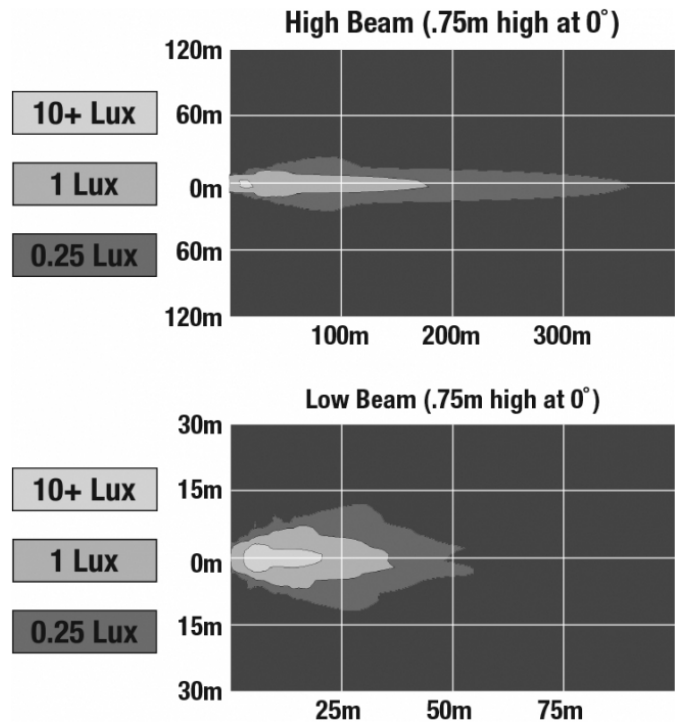

## PRODUCT INFORMATION

<b>Description</b>	12-24V SAE/ECE LED High/Low Beam Light with Polycarbonate Housing & Adjustable Mount - UL Version
<b>Height</b>	119.63 mm / 4.71 in
<b>Width</b>	111.25 mm / 4.38 in
<b>Depth</b>	72.90 mm / 2.87 in
<b>Shape</b>	Round
<b>Outer Lens Material</b>	Polycarbonate
<b>Outer Lens Color</b>	Clear
<b>Housing Material</b>	Polycarbonate
<b>Housing Color</b>	Black
<b>Mounting Type</b>	Adjustable Mount
<b>Retrofits</b>	Large Vehicles
<b>Minimum Operating Temperature</b>	-40 °C / -40 °F
<b>Maximum Operating Temperature</b>	65 °C / 149 °F
<b>Mating Connector</b>	PE 12110293
<b>Product Weight</b>	0.51 lbs / 0.23 kgs
<b>Shipping Weight</b>	1.10 lbs / 0.5 kgs
<b>Additional Information</b>	Lamp meets SAE J1623, SAE J2258, ASABE S608, ECE Reg 113 Class C. UL Recognized. Adjustable Mount is needed for larger vehicles in order to modify pattern as needed.

## PRODUCT DIMENSIONS

## ELECTRICAL SPECIFICATIONS

<b>Input Voltage</b>	12-24V DC
<b>Operating Voltage</b>	10-30V DC
<b>Current Draw</b>	1.14A @ 12V DC (High Beam) 0.41A @ 12V DC (Low Beam) 0.57A @ 24V DC (High Beam) 0.22A @ 24V DC (Low Beam)

## PHOTOMETRIC SPECIFICATIONS

<b>Raw Lumen Output</b>	1,075 (High Beam); 430 (Low Beam)
<b>Effective Lumen Output</b>	720 (High Beam); 240 (Low Beam)
<b>Nominal LED Color Temperature</b>	5000 K
<b>Beam Pattern(s)</b>	Forward Lighting - High Beam (DOT/ECE) Forward Lighting - Low Beam (DOT) Forward Lighting - Low Beam (ECE Right Hand)