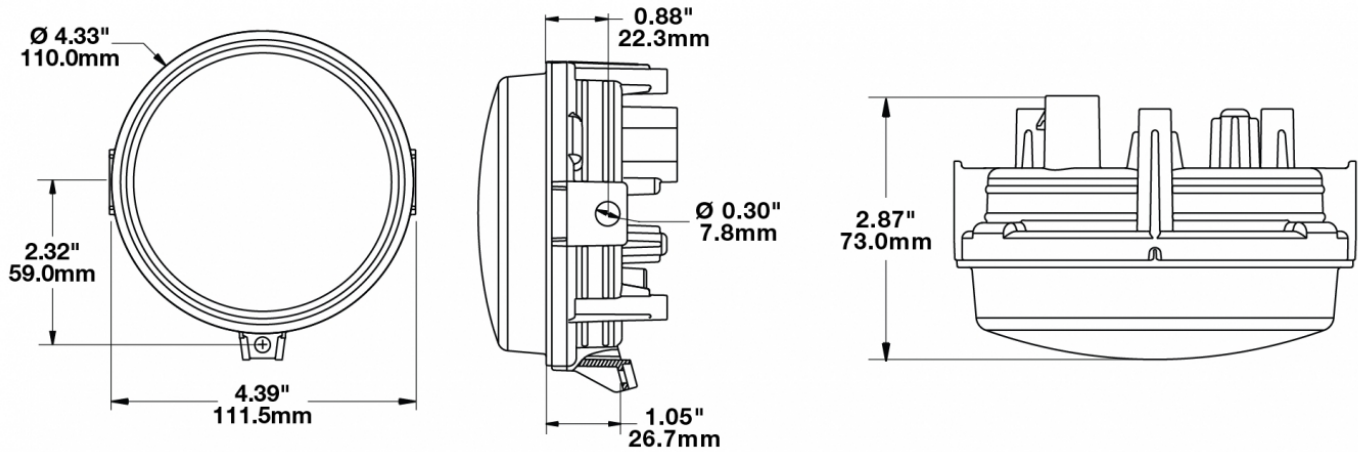

## PRODUCT INFORMATION

<b>Description</b>	12-24V SAE/ECE LED High/Low Beam Light with Polycarbonate Housing & Adjustable Mount - UL Version
<b>Height</b>	119.63 mm / 4.71 in
<b>Width</b>	111.25 mm / 4.38 in
<b>Depth</b>	72.90 mm / 2.87 in
<b>Shape</b>	Round
<b>Outer Lens Material</b>	Polycarbonate
<b>Outer Lens Color</b>	Clear
<b>Housing Material</b>	Polycarbonate
<b>Housing Color</b>	Black
<b>Mounting Type</b>	Adjustable Mount
<b>Retrofits</b>	Large Vehicles
<b>Minimum Operating Temperature</b>	-40 °C / -40 °F
<b>Maximum Operating Temperature</b>	65 °C / 149 °F
<b>Mating Connector</b>	PE 12110293
<b>Shipping Weight</b>	1.10 lbs / 0.5 kgs
<b>Additional Information</b>	Lamp meets SAE J1623, SAE J2258, ASABE S608, ECE Reg 113 Class C. UL Recognized. Adjustable Mount is needed for larger vehicles in order to modify pattern as needed.

## PRODUCT DIMENSIONS