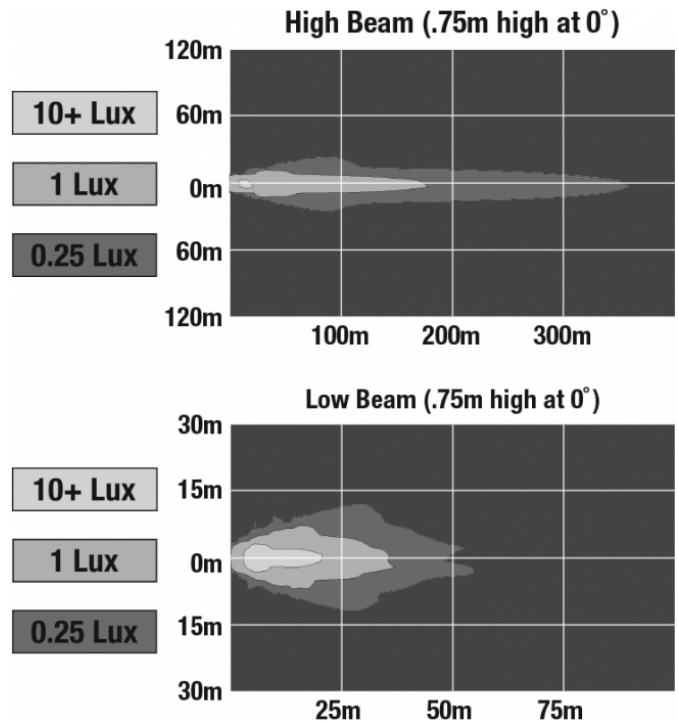

## PRODUCT INFORMATION

<b>Description</b>	12-24V SAE/ECE LED High/Low Beam Light with Polycarbonate Housing & Adjustable Mount - UL Version
<b>Height</b>	119.63 mm / 4.71 in
<b>Width</b>	111.25 mm / 4.38 in
<b>Depth</b>	72.90 mm / 2.87 in
<b>Shape</b>	Round
<b>Outer Lens Material</b>	Polycarbonate
<b>Outer Lens Color</b>	Clear
<b>Housing Material</b>	Polycarbonate
<b>Housing Color</b>	Black
<b>Mounting Type</b>	Adjustable Mount
<b>Retrofits</b>	Large Vehicles
<b>Minimum Operating Temperature</b>	-40 °C / -40 °F
<b>Maximum Operating Temperature</b>	65 °C / 149 °F
<b>Mating Connector</b>	PE 12110293
<b>Shipping Weight</b>	1.10 lbs / 0.5 kgs
<b>Additional Information</b>	Lamp meets SAE J1623, SAE J2258, ASABE S608, ECE Reg 113 Class C. UL Recognized. Adjustable Mount is needed for larger vehicles in order to modify pattern as needed.

## PRODUCT DIMENSIONS

## ELECTRICAL SPECIFICATIONS

<b>Input Voltage</b>	12-24V DC
<b>Operating Voltage</b>	10-30V DC
<b>Current Draw</b>	1.14A @ 12V DC (High Beam) 0.41A @ 12V DC (Low Beam) 0.57A @ 24V DC (High Beam) 0.22A @ 24V DC (Low Beam)

## PHOTOMETRIC SPECIFICATIONS

<b>Raw Lumen Output</b>	1,075 (High Beam); 430 (Low Beam)
<b>Effective Lumen Output</b>	720 (High Beam); 240 (Low Beam)
<b>Nominal LED Color Temperature</b>	5000 K
<b>Beam Pattern(s)</b>	Forward Lighting - High Beam (DOT/ECE) Forward Lighting - Low Beam (DOT) Forward Lighting - Low Beam (ECE Right Hand)