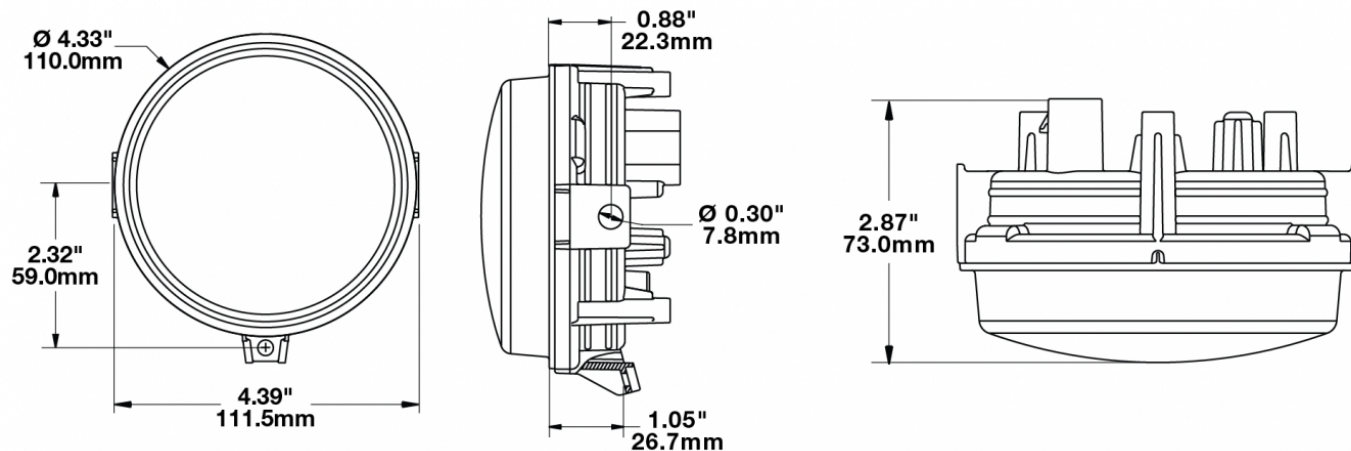

## PRODUCT INFORMATION

<b>Description</b>	12-24V SAE/ECE LED High/Low Beam Light with Polycarbonate Housing & Adjustable Mount - UL Version
<b>Height</b>	119.63 mm / 4.71 in
<b>Width</b>	111.25 mm / 4.38 in
<b>Depth</b>	72.90 mm / 2.87 in
<b>Shape</b>	Round
<b>Outer Lens Material</b>	Polycarbonate
<b>Outer Lens Color</b>	Clear
<b>Housing Material</b>	Polycarbonate
<b>Housing Color</b>	Black
<b>Mounting Type</b>	Adjustable Mount
<b>Retrofits</b>	Large Vehicles
<b>Minimum Operating Temperature</b>	-40 °C / -40 °F
<b>Maximum Operating Temperature</b>	65 °C / 149 °F
<b>Mating Connector</b>	PE 12110293
<b>Product Weight</b>	0.51 lbs / 0.23 kgs
<b>Shipping Weight</b>	1.10 lbs / 0.5 kgs
<b>Additional Information</b>	Lamp meets SAE J1623, SAE J2258, ASABE S608, ECE Reg 113 Class C. UL Recognized. Adjustable Mount is needed for larger vehicles in order to modify pattern as needed.

## PRODUCT DIMENSIONS