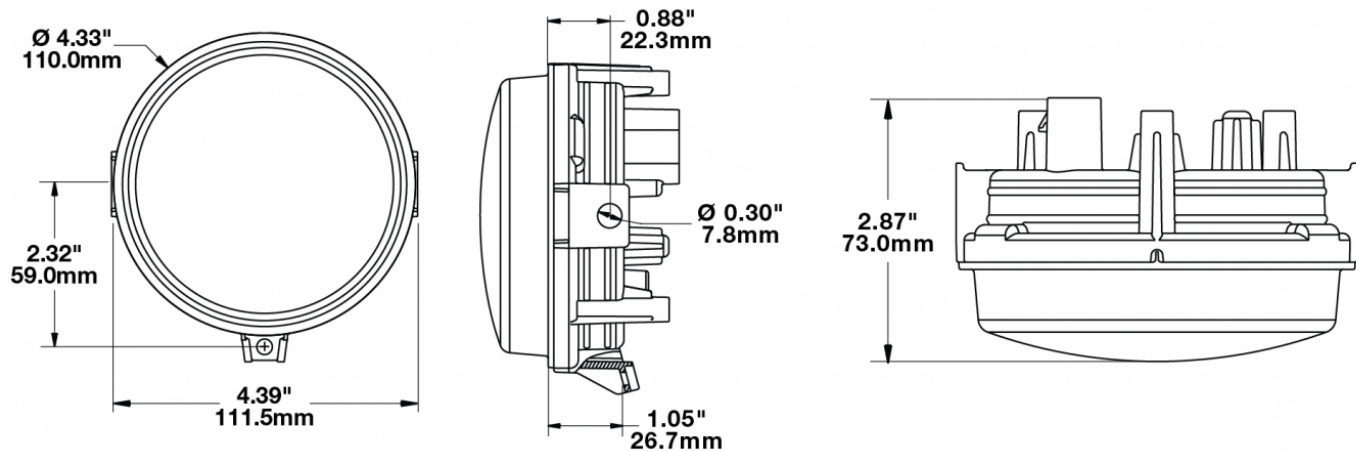

LED Headlights - Model 8415 Evolution

PRODUCT INFORMATION

Description	12-24V SAE/ECE LED High/Low Beam Light with Polycarbonate Housing & Adjustable Mount - UL Version
Height	119.63 mm / 4.71 in
Width	111.25 mm / 4.38 in
Depth	72.90 mm / 2.87 in
Shape	Round
Outer Lens Material	Polycarbonate
Outer Lens Color	Clear
Housing Material	Polycarbonate
Housing Color	Black
Mounting Type	Adjustable Mount
Retrofits	Large Vehicles
Minimum Operating Temperature	-40 °C / -40 °F
Maximum Operating Temperature	65 °C / 149 °F
Mating Connector	PE 12110293
Product Weight	0.51 lbs / 0.23 kgs
Shipping Weight	1.10 lbs / 0.5 kgs
Additional Information	Lamp meets SAE J1623, SAE J2258, ASABE S608, ECE Reg 113 Class C. UL Recognized. Adjustable Mount is needed for larger vehicles in order to modify pattern as needed.

PRODUCT DIMENSIONS

ELECTRICAL SPECIFICATIONS

Input Voltage	12-24V DC
Operating Voltage	10-30V DC
Current Draw	1.14A @ 12V DC (High Beam) 0.41A @ 12V DC (Low Beam) 0.57A @ 24V DC (High Beam) 0.22A @ 24V DC (Low Beam)