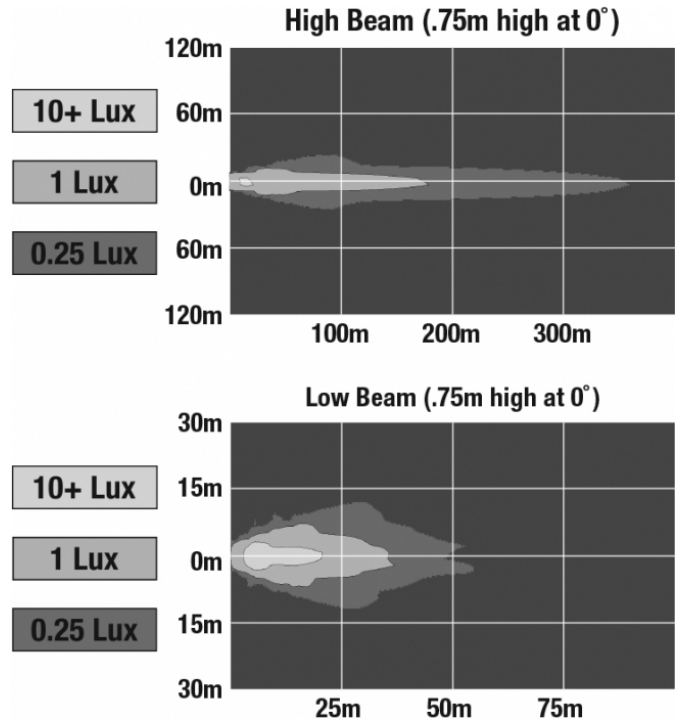

## PRODUCT INFORMATION

<b>Description</b>	12-24V SAE/ECE LED High/Low Beam Light with Polycarbonate Housing & Adjustable Mount - UL Version
<b>Height</b>	119.63 mm / 4.71 in
<b>Width</b>	111.25 mm / 4.38 in
<b>Depth</b>	72.90 mm / 2.87 in
<b>Shape</b>	Round
<b>Outer Lens Material</b>	Polycarbonate
<b>Outer Lens Color</b>	Clear
<b>Housing Material</b>	Polycarbonate
<b>Housing Color</b>	Black
<b>Mounting Type</b>	Adjustable Mount
<b>Retrofits</b>	Large Vehicles
<b>Minimum Operating Temperature</b>	-40 °C / -40 °F
<b>Maximum Operating Temperature</b>	65 °C / 149 °F
<b>Mating Connector</b>	PE 12110293
<b>Shipping Weight</b>	1.10 lbs / 0.5 kgs
<b>Additional Information</b>	Lamp meets SAE J1623, SAE J2258, ASABE S608, ECE Reg 113 Class C. UL Recognized. Adjustable Mount is needed for larger vehicles in order to modify pattern as needed.

## PRODUCT DIMENSIONS

## ELECTRICAL SPECIFICATIONS

<b>Input Voltage</b>	12-24V DC
<b>Operating Voltage</b>	10-30V DC
<b>Current Draw</b>	1.14A @ 12V DC (High Beam) 0.41A @ 12V DC (Low Beam) 0.57A @ 24V DC (High Beam) 0.22A @ 24V DC (Low Beam)

## PHOTOMETRIC SPECIFICATIONS

<b>Raw Lumen Output</b>	1,075 (High Beam); 430 (Low Beam)
<b>Effective Lumen Output</b>	720 (High Beam); 240 (Low Beam)
<b>Nominal LED Color Temperature</b>	5000 K
<b>Beam Pattern(s)</b>	Forward Lighting - High Beam (DOT/ECE) Forward Lighting - Low Beam (DOT) Forward Lighting - Low Beam (ECE Right Hand)