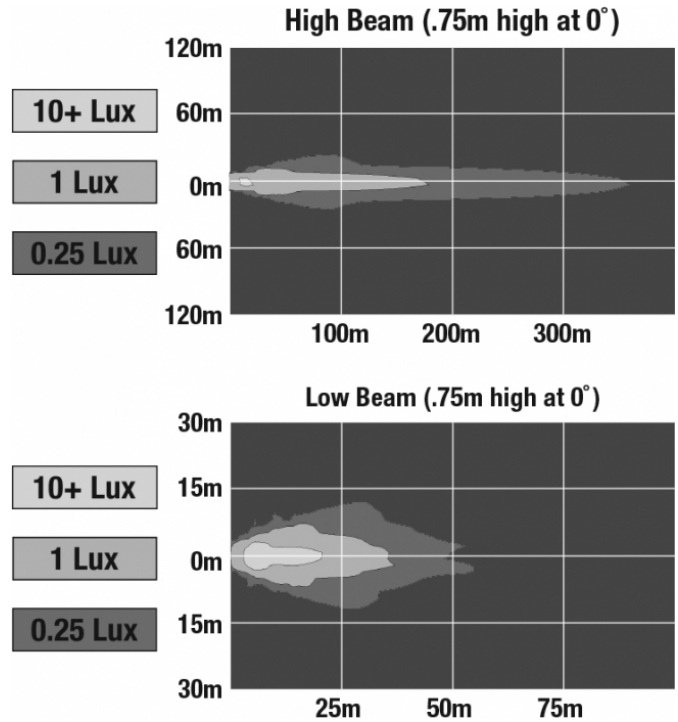

## PRODUCT INFORMATION

<b>Description</b>	12-24V SAE/ECE LED High/Low Beam Light with Polycarbonate Housing & Adjustable Mount - UL Version
<b>Height</b>	119.63 mm / 4.71 in
<b>Width</b>	111.25 mm / 4.38 in
<b>Depth</b>	72.90 mm / 2.87 in
<b>Shape</b>	Round
<b>Outer Lens Material</b>	Polycarbonate
<b>Outer Lens Color</b>	Clear
<b>Housing Material</b>	Polycarbonate
<b>Housing Color</b>	Black
<b>Mounting Type</b>	Adjustable Mount
<b>Retrofits</b>	Large Vehicles
<b>Minimum Operating Temperature</b>	-40 °C / -40 °F
<b>Maximum Operating Temperature</b>	65 °C / 149 °F
<b>Mating Connector</b>	PE 12110293
<b>Product Weight</b>	0.51 lbs / 0.23 kgs
<b>Shipping Weight</b>	1.10 lbs / 0.5 kgs
<b>Additional Information</b>	Lamp meets SAE J1623, SAE J2258, ASABE S608, ECE Reg 113 Class C. UL Recognized. Adjustable Mount is needed for larger vehicles in order to modify pattern as needed.

## PRODUCT DIMENSIONS

## ELECTRICAL SPECIFICATIONS

<b>Input Voltage</b>	12-24V DC
<b>Operating Voltage</b>	10-30V DC
<b>Current Draw</b>	1.14A @ 12V DC (High Beam) 0.41A @ 12V DC (Low Beam) 0.57A @ 24V DC (High Beam) 0.22A @ 24V DC (Low Beam)

## PHOTOMETRIC SPECIFICATIONS

<b>Raw Lumen Output</b>	1,075 (High Beam); 430 (Low Beam)
<b>Effective Lumen Output</b>	720 (High Beam); 240 (Low Beam)
<b>Nominal LED Color Temperature</b>	5000 K
<b>Beam Pattern(s)</b>	Forward Lighting - High Beam (DOT/ECE) Forward Lighting - Low Beam (DOT) Forward Lighting - Low Beam (ECE Right Hand)