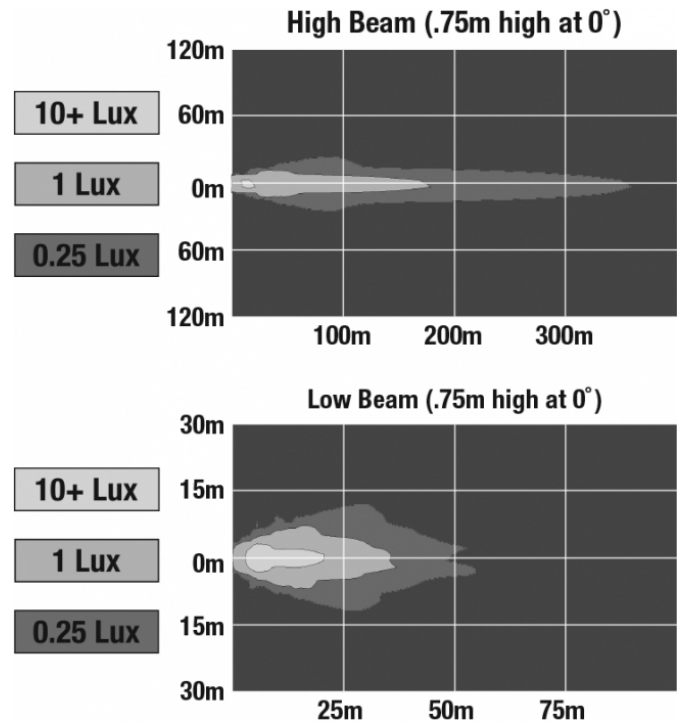

## PRODUCT INFORMATION

<b>Description</b>	12-24V SAE/ECE LED High/Low Beam Light with Polycarbonate Housing & Adjustable Mount - UL Version
<b>Height</b>	119.63 mm / 4.71 in
<b>Width</b>	111.25 mm / 4.38 in
<b>Depth</b>	72.90 mm / 2.87 in
<b>Shape</b>	Round
<b>Outer Lens Material</b>	Polycarbonate
<b>Outer Lens Color</b>	Clear
<b>Housing Material</b>	Polycarbonate
<b>Housing Color</b>	Black
<b>Mounting Type</b>	Adjustable Mount
<b>Retrofits</b>	Large Vehicles
<b>Minimum Operating Temperature</b>	-40 °C / -40 °F
<b>Maximum Operating Temperature</b>	65 °C / 149 °F
<b>Mating Connector</b>	PE 12110293
<b>Shipping Weight</b>	1.10 lbs / 0.5 kgs
<b>Additional Information</b>	Lamp meets SAE J1623, SAE J2258, ASABE S608, ECE Reg 113 Class C. UL Recognized. Adjustable Mount is needed for larger vehicles in order to modify pattern as needed.

## PRODUCT DIMENSIONS

## ELECTRICAL SPECIFICATIONS

<b>Input Voltage</b>	12-24V DC
<b>Operating Voltage</b>	10-30V DC
<b>Current Draw</b>	1.14A @ 12V DC (High Beam) 0.41A @ 12V DC (Low Beam) 0.57A @ 24V DC (High Beam) 0.22A @ 24V DC (Low Beam)

## PHOTOMETRIC SPECIFICATIONS

<b>Raw Lumen Output</b>	1,075 (High Beam); 430 (Low Beam)
<b>Effective Lumen Output</b>	720 (High Beam); 240 (Low Beam)
<b>Nominal LED Color Temperature</b>	5000 K
<b>Beam Pattern(s)</b>	Forward Lighting - High Beam (DOT/ECE) Forward Lighting - Low Beam (DOT) Forward Lighting - Low Beam (ECE Right Hand)