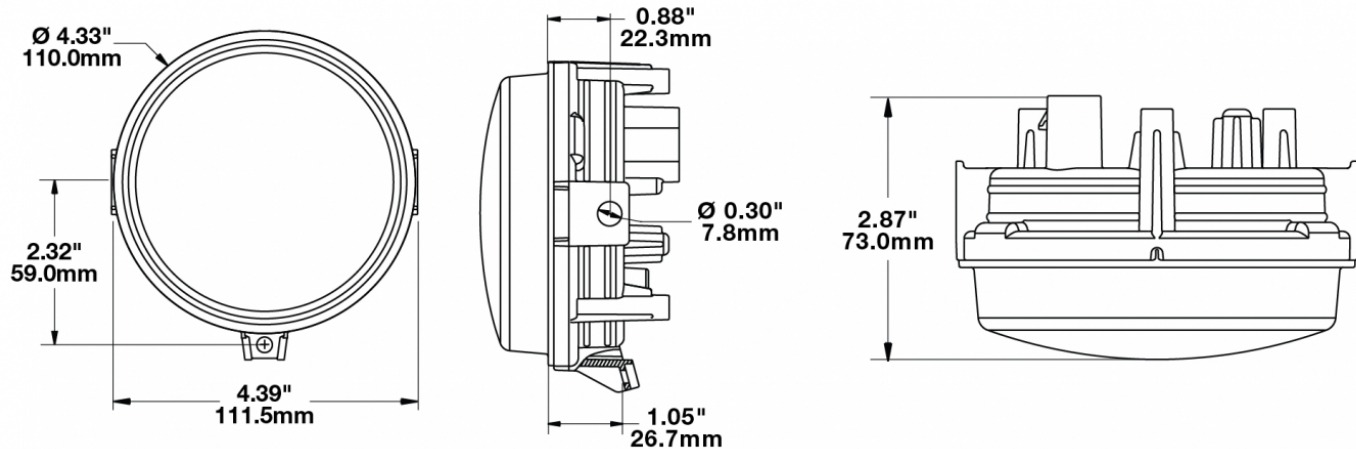

## PRODUCT INFORMATION

<b>Description</b>	12-24V SAE/ECE LED High/Low Beam Light with Polycarbonate Housing & Adjustable Mount - UL Version
<b>Height</b>	119.63 mm / 4.71 in
<b>Width</b>	111.25 mm / 4.38 in
<b>Depth</b>	72.90 mm / 2.87 in
<b>Shape</b>	Round
<b>Outer Lens Material</b>	Polycarbonate
<b>Outer Lens Color</b>	Clear
<b>Housing Material</b>	Polycarbonate
<b>Housing Color</b>	Black
<b>Mounting Type</b>	Adjustable Mount
<b>Retrofits</b>	Large Vehicles
<b>Minimum Operating Temperature</b>	-40 °C / -40 °F
<b>Maximum Operating Temperature</b>	65 °C / 149 °F
<b>Mating Connector</b>	PE 12110293
<b>Shipping Weight</b>	1.10 lbs / 0.5 kgs
<b>Additional Information</b>	Lamp meets SAE J1623, SAE J2258, ASABE S608, ECE Reg 113 Class C. UL Recognized. Adjustable Mount is needed for larger vehicles in order to modify pattern as needed.

## PRODUCT DIMENSIONS