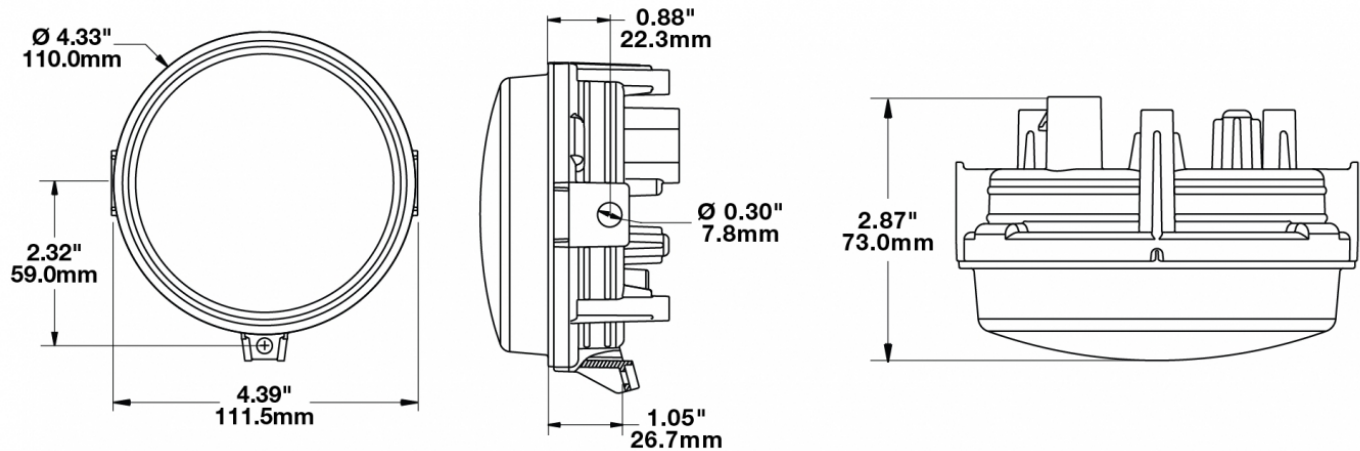

LED ATV and UTV Headlights - Model 8415 Evolution

PRODUCT INFORMATION

Description	12-24V SAE/ECE LED High/Low Beam Light with Polycarbonate Housing & Adjustable Mount - UL Version
Height	119.63 mm / 4.71 in
Width	111.25 mm / 4.38 in
Depth	72.90 mm / 2.87 in
Shape	Round
Outer Lens Material	Polycarbonate
Outer Lens Color	Clear
Housing Material	Polycarbonate
Housing Color	Black
Mounting Type	Adjustable Mount
Retrofits	Large Vehicles
Minimum Operating Temperature	-40 °C / -40 °F
Maximum Operating Temperature	65 °C / 149 °F
Mating Connector	PE 12110293
Product Weight	0.51 lbs / 0.23 kgs
Shipping Weight	1.10 lbs / 0.5 kgs
Additional Information	Lamp meets SAE J1623, SAE J2258, ASABE S608, ECE Reg 113 Class C. UL Recognized. Adjustable Mount is needed for larger vehicles in order to modify pattern as needed.

PRODUCT DIMENSIONS

ELECTRICAL SPECIFICATIONS

Input Voltage	12-24V DC
Operating Voltage	10-30V DC
Current Draw	1.14A @ 12V DC (High Beam) 0.41A @ 12V DC (Low Beam) 0.57A @ 24V DC (High Beam) 0.22A @ 24V DC (Low Beam)