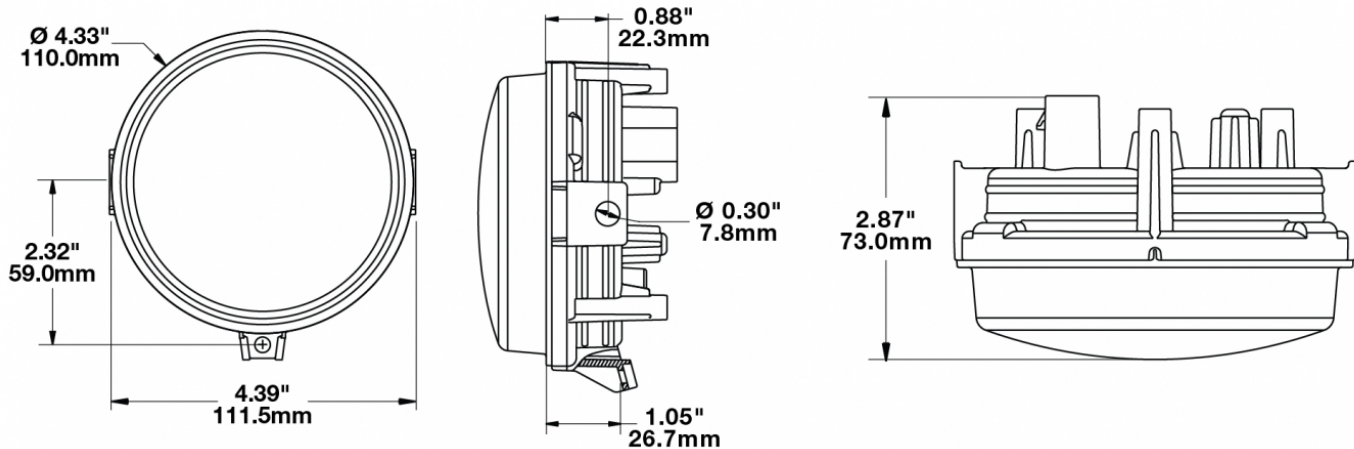

## PRODUCT INFORMATION

<b>Description</b>	12-24V SAE/ECE LED High/Low Beam Light with Polycarbonate Housing & Adjustable Mount - UL Version
<b>Height</b>	119.63 mm / 4.71 in
<b>Width</b>	111.25 mm / 4.38 in
<b>Depth</b>	72.90 mm / 2.87 in
<b>Shape</b>	Round
<b>Outer Lens Material</b>	Polycarbonate
<b>Outer Lens Color</b>	Clear
<b>Housing Material</b>	Polycarbonate
<b>Housing Color</b>	Black
<b>Mounting Type</b>	Adjustable Mount
<b>Retrofits</b>	Large Vehicles
<b>Minimum Operating Temperature</b>	-40 °C / -40 °F
<b>Maximum Operating Temperature</b>	65 °C / 149 °F
<b>Mating Connector</b>	PE 12110293
<b>Shipping Weight</b>	1.10 lbs / 0.5 kgs
<b>Additional Information</b>	Lamp meets SAE J1623, SAE J2258, ASABE S608, ECE Reg 113 Class C. UL Recognized. Adjustable Mount is needed for larger vehicles in order to modify pattern as needed.

## PRODUCT DIMENSIONS