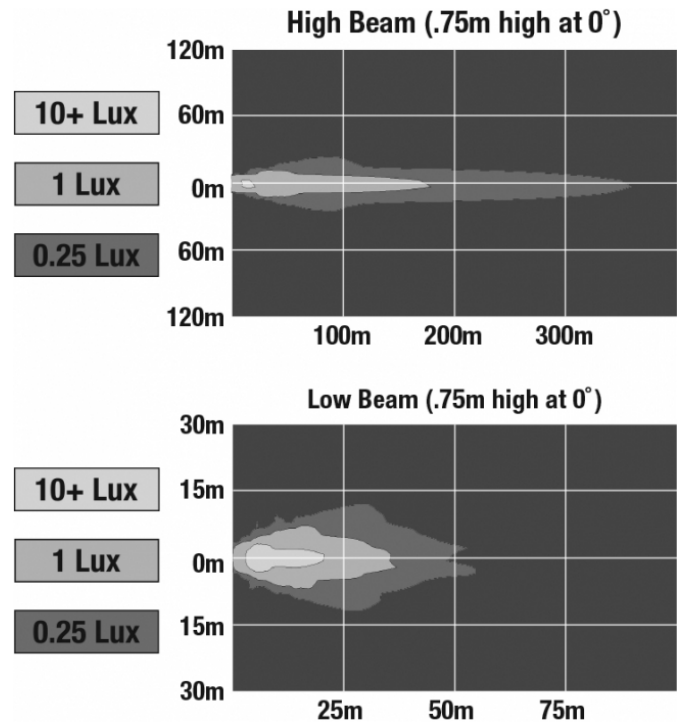

LED Headlights - Model 8415 Evolution

PRODUCT INFORMATION

Description	12-24V SAE/ECE LED High/Low Beam Light with Polycarbonate Housing & Adjustable Mount - UL Version
Height	119.63 mm / 4.71 in
Width	111.25 mm / 4.38 in
Depth	72.90 mm / 2.87 in
Shape	Round
Outer Lens Material	Polycarbonate
Outer Lens Color	Clear
Housing Material	Polycarbonate
Housing Color	Black
Mounting Type	Adjustable Mount
Retrofits	Large Vehicles
Minimum Operating Temperature	-40 °C / -40 °F
Maximum Operating Temperature	65 °C / 149 °F
Mating Connector	PE 12110293
Shipping Weight	1.10 lbs / 0.5 kgs
Additional Information	Lamp meets SAE J1623, SAE J2258, ASABE S608, ECE Reg 113 Class C. UL Recognized. Adjustable Mount is needed for larger vehicles in order to modify pattern as needed.

PRODUCT DIMENSIONS

ELECTRICAL SPECIFICATIONS

Input Voltage	12-24V DC
Operating Voltage	10-30V DC
Current Draw	1.14A @ 12V DC (High Beam) 0.41A @ 12V DC (Low Beam) 0.57A @ 24V DC (High Beam) 0.22A @ 24V DC (Low Beam)

J.W. SPEAKER
Engineered. Lighting. Solutions.

LED Headlights - Model 8415 Evolution

PHOTOMETRIC SPECIFICATIONS

Raw Lumen Output	1,075 (High Beam); 430 (Low Beam)
Effective Lumen Output	720 (High Beam); 240 (Low Beam)
Nominal LED Color Temperature	5000 K
Beam Pattern(s)	Forward Lighting - High Beam (DOT/ECE) Forward Lighting - Low Beam (DOT) Forward Lighting - Low Beam (ECE Right Hand)