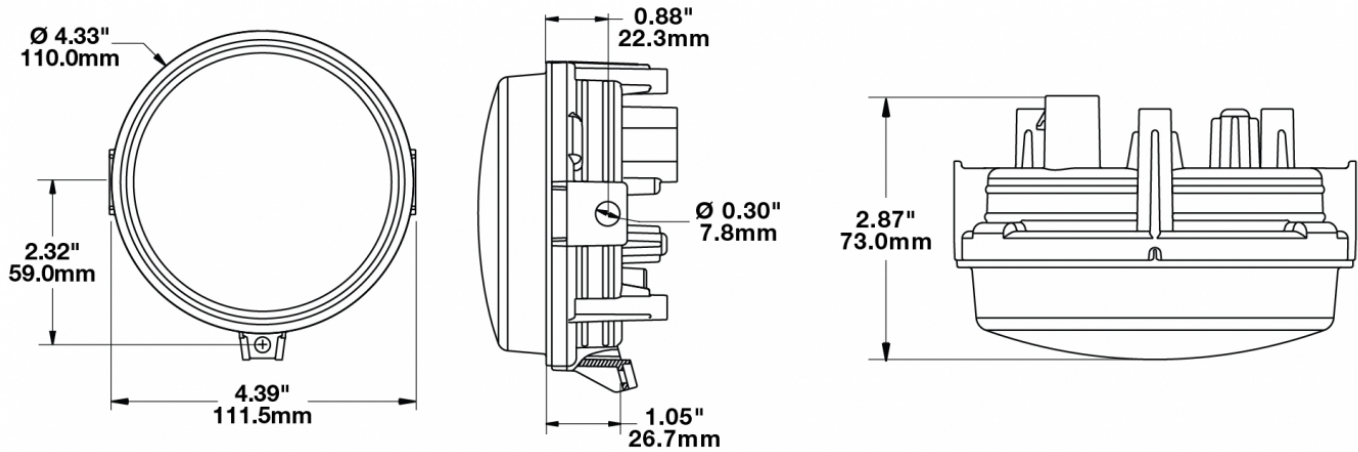

LED Headlights - Model 8415 Evolution

PRODUCT INFORMATION

Description	12-24V SAE/ECE LED High/Low Beam Light with Polycarbonate Housing & Adjustable Mount - UL Version
Height	119.63 mm / 4.71 in
Width	111.25 mm / 4.38 in
Depth	72.90 mm / 2.87 in
Shape	Round
Outer Lens Material	Polycarbonate
Outer Lens Color	Clear
Housing Material	Polycarbonate
Housing Color	Black
Mounting Type	Adjustable Mount
Retrofits	Large Vehicles
Minimum Operating Temperature	-40 °C / -40 °F
Maximum Operating Temperature	65 °C / 149 °F
Mating Connector	PE 12110293
Shipping Weight	1.10 lbs / 0.5 kgs
Additional Information	Lamp meets SAE J1623, SAE J2258, ASABE S608, ECE Reg 113 Class C. UL Recognized. Adjustable Mount is needed for larger vehicles in order to modify pattern as needed.

PRODUCT DIMENSIONS

ELECTRICAL SPECIFICATIONS

Input Voltage	12-24V DC
Operating Voltage	10-30V DC
Current Draw	1.14A @ 12V DC (High Beam) 0.41A @ 12V DC (Low Beam) 0.57A @ 24V DC (High Beam) 0.22A @ 24V DC (Low Beam)

LED Headlights - Model 8415 Evolution

PHOTOMETRIC SPECIFICATIONS

Raw Lumen Output	1,075 (High Beam); 430 (Low Beam)
Effective Lumen Output	720 (High Beam); 240 (Low Beam)
Nominal LED Color Temperature	5000 K
Beam Pattern(s)	Forward Lighting - High Beam (DOT/ECE) Forward Lighting - Low Beam (DOT) Forward Lighting - Low Beam (ECE Right Hand)