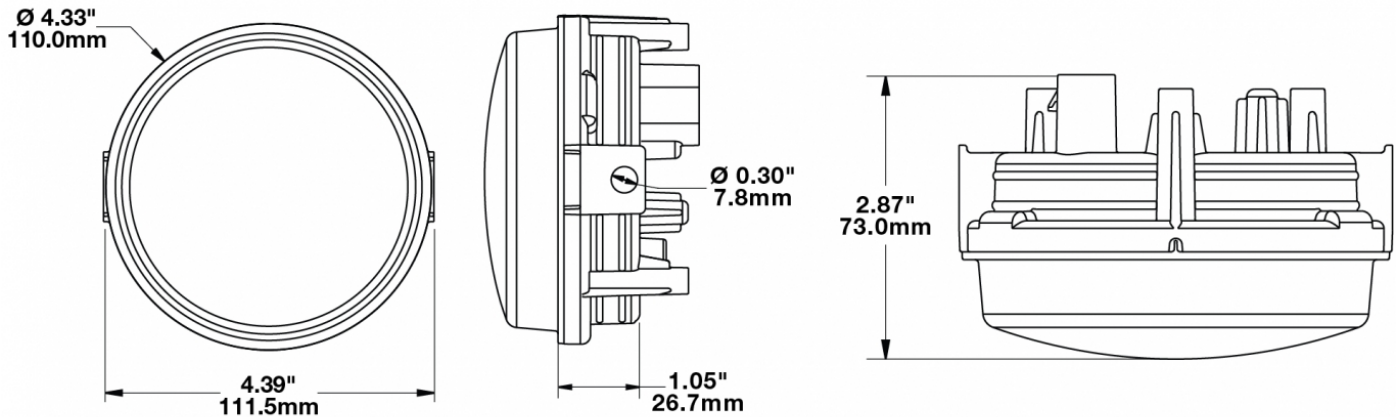

LED ATV and UTV Headlights - Model 8415 Evolution

PRODUCT DIMENSIONS

ELECTRICAL SPECIFICATIONS

Input Voltage	12/24V DC
Operating Voltage	10-30V DC
Current Draw	1.14A @ 12V DC 0.41A @ 12V DC 0.57A @ 24V DC 0.22A @ 24V DC