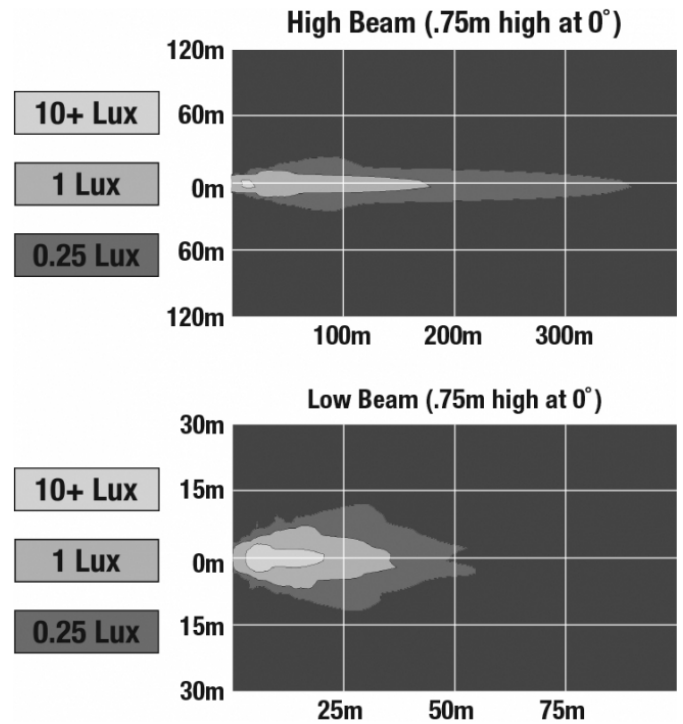

LED ATV and UTV Headlights - Model 8415 Evolution

PRODUCT INFORMATION

Description	12-24V SAE/ECE LED High/Low Beam Light with Xenoy Housing & Fixed Panel Mount
Height	119.63 mm / 4.71 in
Width	111.25 mm / 4.38 in
Depth	72.90 mm / 2.87 in
Shape	Round
Outer Lens Material	Polycarbonate
Outer Lens Color	Clear
Housing Material	Xenoy
Housing Color	Black
Mounting Type	Fixed Panel Mount
Retrofits	Smaller Vehicles
Minimum Operating Temperature	-40 °C / -40 °F
Maximum Operating Temperature	65 °C / 149 °F
Mating Connector	PE 12110293
Product Weight	0.51 lbs / 0.23 kgs
Shipping Weight	1.10 lbs / 0.5 kgs
Additional Information	Lamp meets SAE J1623, SAE J2258, ASABE S608, ECE Reg 113 Class C

PHOTOMETRIC SPECIFICATIONS

Raw Lumen Output	1,075 (High Beam); 430 (Low Beam)
Effective Lumen Output	720 (High Beam); 240 (Low Beam)
Nominal LED Color Temperature	5000 K
Beam Pattern(s)	Forward Lighting - High Beam (DOT/ECE) Forward Lighting - Low Beam (DOT) Forward Lighting - Low Beam (ECE Right Hand)