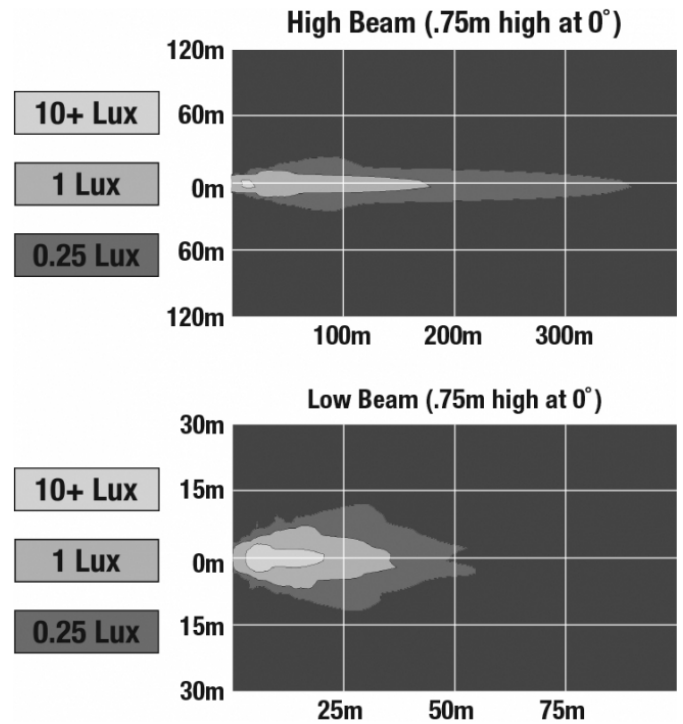

LED ATV and UTV Headlights - Model 8415 Evolution

PRODUCT INFORMATION

Description	12-24V SAE/ECE LED High/Low Beam Light with Xenoy Housing & Fixed Panel Mount
Height	119.63 mm / 4.71 in
Width	111.25 mm / 4.38 in
Depth	72.90 mm / 2.87 in
Shape	Round
Outer Lens Material	Polycarbonate
Outer Lens Color	Clear
Housing Material	Xenoy
Housing Color	Black
Mounting Type	Fixed Panel Mount
Retrofits	Smaller Vehicles
Minimum Operating Temperature	-40 °C / -40 °F
Maximum Operating Temperature	65 °C / 149 °F
Mating Connector	PE 12110293
Product Weight	0.51 lbs / 0.23 kgs
Shipping Weight	1.10 lbs / 0.5 kgs
Additional Information	Lamp meets SAE J1623, SAE J2258, ASABE S608, ECE Reg 113 Class C

LED ATV and UTV Headlights - Model 8415 Evolution

PHOTOMETRIC SPECIFICATIONS

Raw Lumen Output	1,075 (High Beam); 430 (Low Beam)
Effective Lumen Output	720 (High Beam); 240 (Low Beam)
Nominal LED Color Temperature	5000 K
Beam Pattern(s)	Forward Lighting - High Beam (DOT/ECE) Forward Lighting - Low Beam (DOT) Forward Lighting - Low Beam (ECE Right Hand)