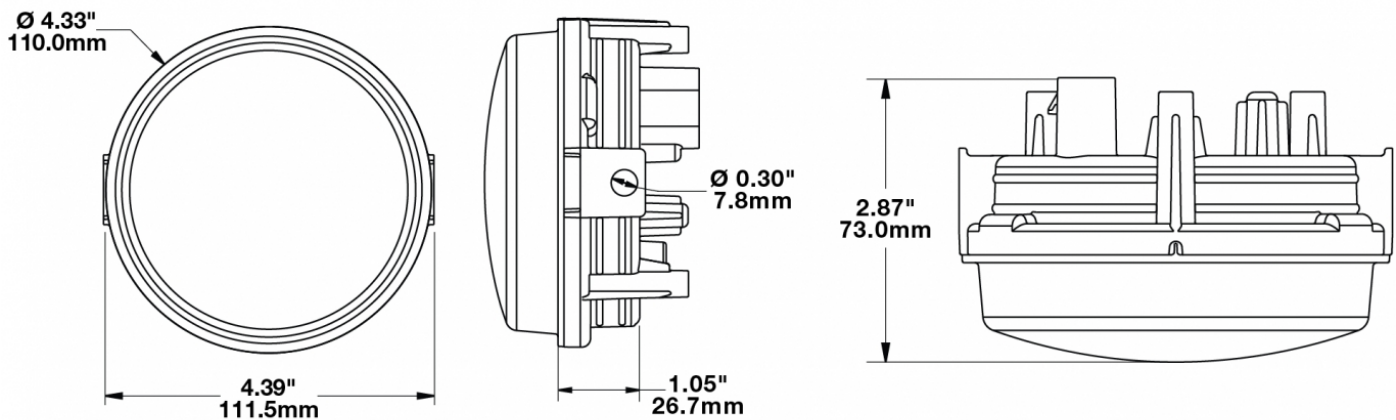

## PRODUCT INFORMATION

<b>Description</b>	12-24V SAE/ECE LED High/Low Beam Light with Xenoy Housing & Fixed Panel Mount
<b>Height</b>	119.63 mm / 4.71 in
<b>Width</b>	111.25 mm / 4.38 in
<b>Depth</b>	72.90 mm / 2.87 in
<b>Shape</b>	Round
<b>Outer Lens Material</b>	Polycarbonate
<b>Outer Lens Color</b>	Clear
<b>Housing Material</b>	Xenoy
<b>Housing Color</b>	Black
<b>Mounting Type</b>	Fixed Panel Mount
<b>Retrofits</b>	Smaller Vehicles
<b>Minimum Operating Temperature</b>	-40 °C / -40 °F
<b>Maximum Operating Temperature</b>	65 °C / 149 °F
<b>Mating Connector</b>	PE 12110293
<b>Product Weight</b>	0.51 lbs / 0.23 kgs
<b>Shipping Weight</b>	1.10 lbs / 0.5 kgs
<b>Additional Information</b>	Lamp meets SAE J1623, SAE J2258, ASABE S608, ECE Reg 113 Class C

## PRODUCT DIMENSIONS