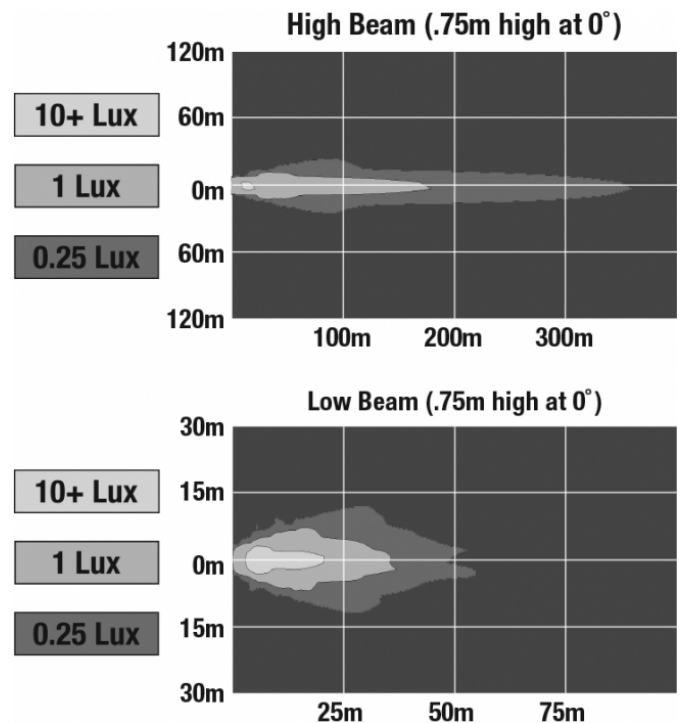

## PRODUCT DIMENSIONS

## PHOTOMETRIC SPECIFICATIONS

<b>Raw Lumen Output</b>	1,075 (High Beam); 430 (Low Beam)
<b>Effective Lumen Output</b>	720 (High Beam); 240 (Low Beam)
<b>Nominal LED Color Temperature</b>	5000 K
<b>Beam Pattern(s)</b>	Forward Lighting - High Beam (DOT/ECE) Forward Lighting - Low Beam (DOT) Forward Lighting - Low Beam (ECE Right Hand)