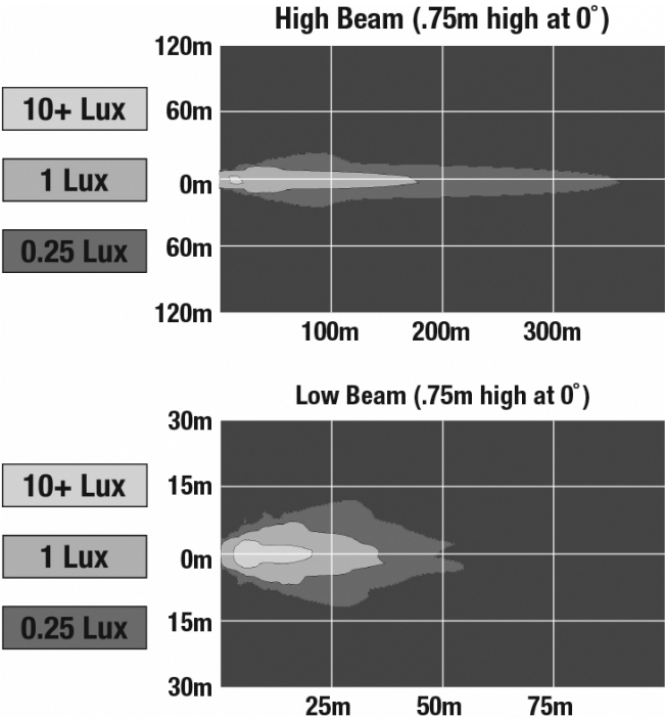

## PRODUCT DIMENSIONS

## PHOTOMETRIC SPECIFICATIONS

<b>Raw Lumen Output</b>	1,075 (High Beam); 430 (Low Beam)
<b>Effective Lumen Output</b>	720 (High Beam); 240 (Low Beam)
<b>Nominal LED Color Temperature</b>	5000 K
<b>Beam Pattern(s)</b>	Forward Lighting - High Beam (DOT/ECE) Forward Lighting - Low Beam (DOT) Forward Lighting - Low Beam (ECE Right Hand)