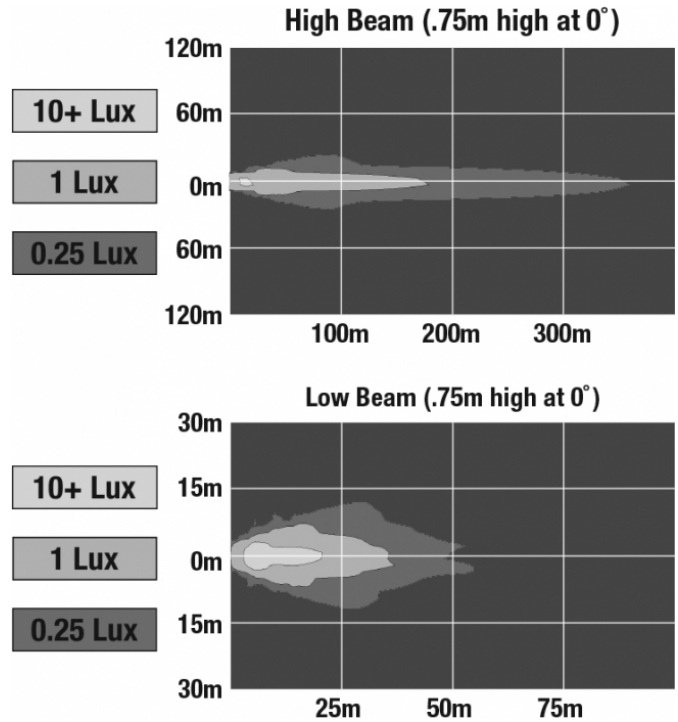

LED ATV and UTV Headlights - Model 8415 Evolution

PRODUCT INFORMATION

Description	12-24V SAE/ECE LED High/Low Beam Light with Xenoy Housing & Fixed Panel Mount
Height	119.63 mm / 4.71 in
Width	111.25 mm / 4.38 in
Depth	72.90 mm / 2.87 in
Shape	Round
Outer Lens Material	Polycarbonate
Outer Lens Color	Clear
Housing Material	Xenoy
Housing Color	Black
Mounting Type	Fixed Panel Mount
Retrofits	Smaller Vehicles
Minimum Operating Temperature	-40 °C / -40 °F
Maximum Operating Temperature	65 °C / 149 °F
Mating Connector	PE 12110293
Product Weight	0.51 lbs / 0.23 kgs
Shipping Weight	1.10 lbs / 0.5 kgs
Additional Information	Lamp meets SAE J1623, SAE J2258, ASABE S608, ECE Reg 113 Class C

PHOTOMETRIC SPECIFICATIONS

Raw Lumen Output	1,075 (High Beam); 430 (Low Beam)
Effective Lumen Output	720 (High Beam); 240 (Low Beam)
Nominal LED Color Temperature	5000 K
Beam Pattern(s)	Forward Lighting - High Beam (DOT/ECE) Forward Lighting - Low Beam (DOT) Forward Lighting - Low Beam (ECE Right Hand)