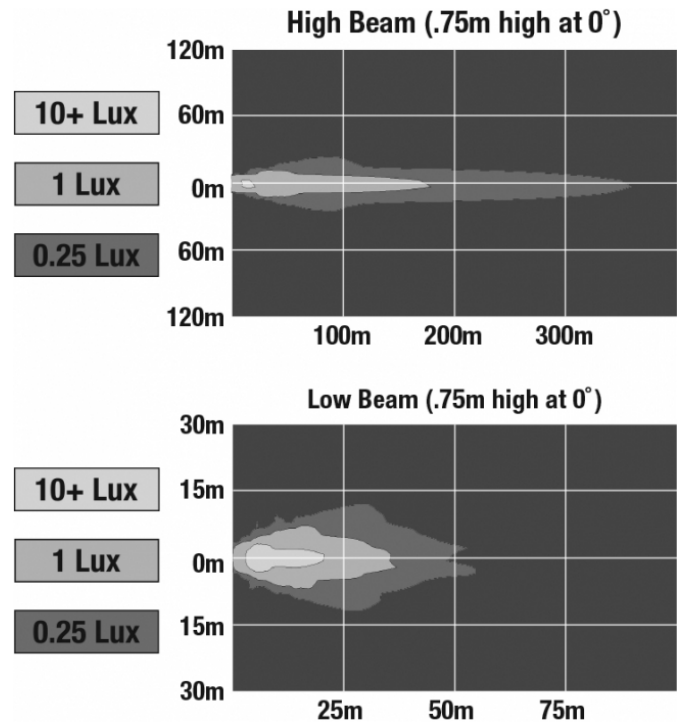

LED Headlights - Model 8415 Evolution

PRODUCT INFORMATION

Description	12-24V SAE/ECE LED High/Low Beam Light with Xenoy Housing & Fixed Panel Mount
Height	119.63 mm / 4.71 in
Width	111.25 mm / 4.38 in
Depth	72.90 mm / 2.87 in
Shape	Round
Outer Lens Material	Polycarbonate
Outer Lens Color	Clear
Housing Material	Xenoy
Housing Color	Black
Mounting Type	Fixed Panel Mount
Retrofits	Smaller Vehicles
Minimum Operating Temperature	-40 °C / -40 °F
Maximum Operating Temperature	65 °C / 149 °F
Mating Connector	PE 12110293
Shipping Weight	1.10 lbs / 0.5 kgs
Additional Information	Lamp meets SAE J1623, SAE J2258, ASABE S608, ECE Reg 113 Class C

LED Headlights - Model 8415 Evolution

PHOTOMETRIC SPECIFICATIONS

Raw Lumen Output	1,075 (High Beam); 430 (Low Beam)
Effective Lumen Output	720 (High Beam); 240 (Low Beam)
Nominal LED Color Temperature	5000 K
Beam Pattern(s)	Forward Lighting - High Beam (DOT/ECE) Forward Lighting - Low Beam (DOT) Forward Lighting - Low Beam (ECE Right Hand)