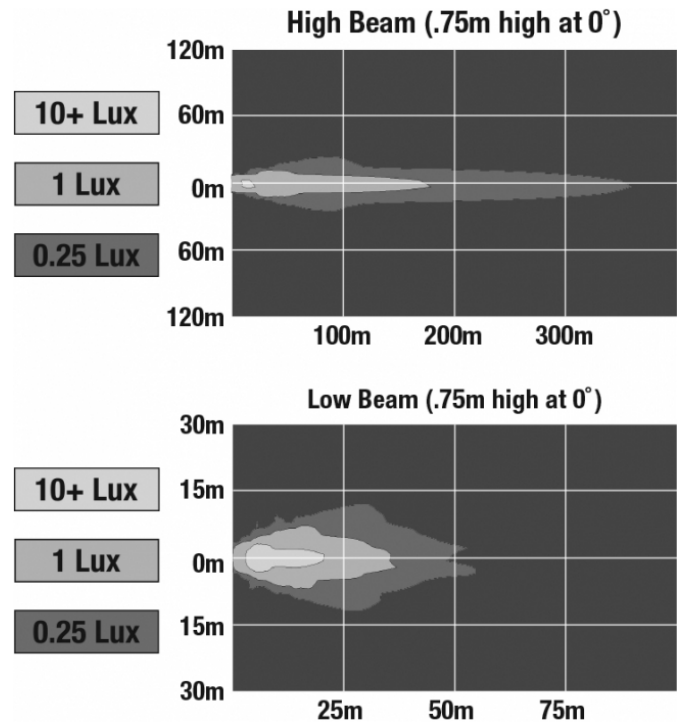

LED ATV and UTV Headlights - Model 8415 Evolution

PRODUCT INFORMATION

Description	12-24V SAE/ECE LED High/Low Beam Light with Xenoy Housing & Fixed Panel Mount
Height	119.63 mm / 4.71 in
Width	111.25 mm / 4.38 in
Depth	72.90 mm / 2.87 in
Shape	Round
Outer Lens Material	Polycarbonate
Outer Lens Color	Clear
Housing Material	Xenoy
Housing Color	Black
Mounting Type	Fixed Panel Mount
Retrofits	Smaller Vehicles
Minimum Operating Temperature	-40 °C / -40 °F
Maximum Operating Temperature	65 °C / 149 °F
Mating Connector	PE 12110293
Product Weight	0.51 lbs / 0.23 kgs
Shipping Weight	1.10 lbs / 0.5 kgs
Additional Information	Lamp meets SAE J1623, SAE J2258, ASABE S608, ECE Reg 113 Class C

PHOTOMETRIC SPECIFICATIONS

Raw Lumen Output	1,075 (High Beam); 430 (Low Beam)
Effective Lumen Output	720 (High Beam); 240 (Low Beam)
Nominal LED Color Temperature	5000 K
Beam Pattern(s)	Forward Lighting - High Beam (DOT/ECE) Forward Lighting - Low Beam (DOT) Forward Lighting - Low Beam (ECE Right Hand)