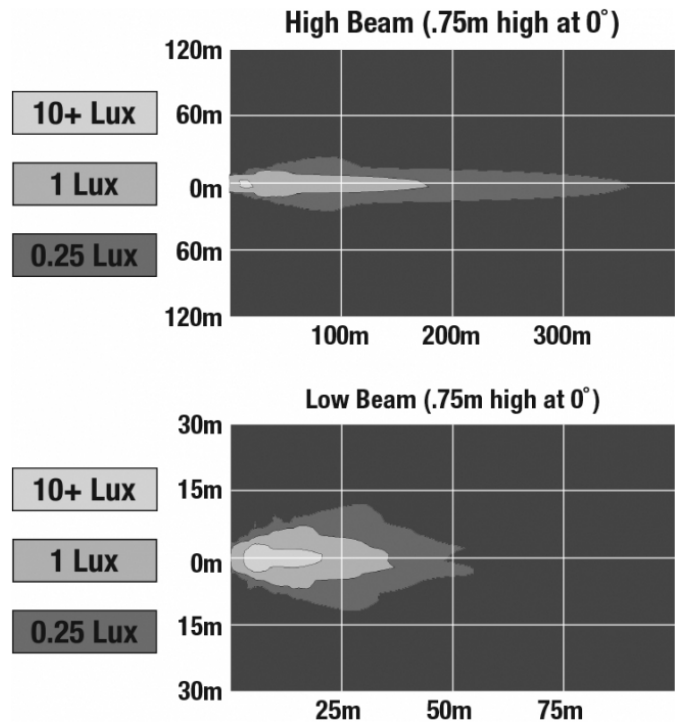

LED ATV and UTV Headlights - Model 8415 Evolution

PRODUCT INFORMATION

Description	12-24V SAE/ECE LED High/Low Beam Light with Xenoy Housing & Fixed Panel Mount
Height	119.63 mm / 4.71 in
Width	111.25 mm / 4.38 in
Depth	72.90 mm / 2.87 in
Shape	Round
Outer Lens Material	Polycarbonate
Outer Lens Color	Clear
Housing Material	Xenoy
Housing Color	Black
Mounting Type	Fixed Panel Mount
Retrofits	Smaller Vehicles
Minimum Operating Temperature	-40 °C / -40 °F
Maximum Operating Temperature	65 °C / 149 °F
Mating Connector	PE 12110293
Product Weight	0.51 lbs / 0.23 kgs
Shipping Weight	1.10 lbs / 0.5 kgs
Additional Information	Lamp meets SAE J1623, SAE J2258, ASABE S608, ECE Reg 113 Class C

LED ATV and UTV Headlights - Model 8415 Evolution

PHOTOMETRIC SPECIFICATIONS

Raw Lumen Output	1,075 (High Beam); 430 (Low Beam)
Effective Lumen Output	720 (High Beam); 240 (Low Beam)
Nominal LED Color Temperature	5000 K
Beam Pattern(s)	Forward Lighting - High Beam (DOT/ECE) Forward Lighting - Low Beam (DOT) Forward Lighting - Low Beam (ECE Right Hand)