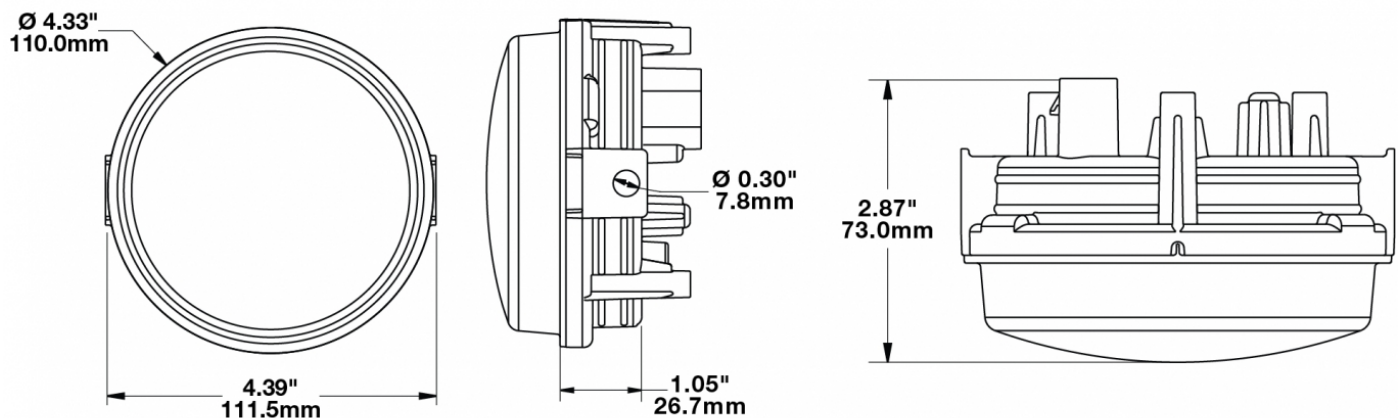

PRODUCT DIMENSIONS

Print date: 2017-05-23

© 2017 J.W. Speaker Corporation • Germantown, WI U.S.A.
www.jwspeaker.com • speaker@jwspeaker.com • 262.251.6660

J.W. SPEAKER
Engineered. Lighting. Solutions.