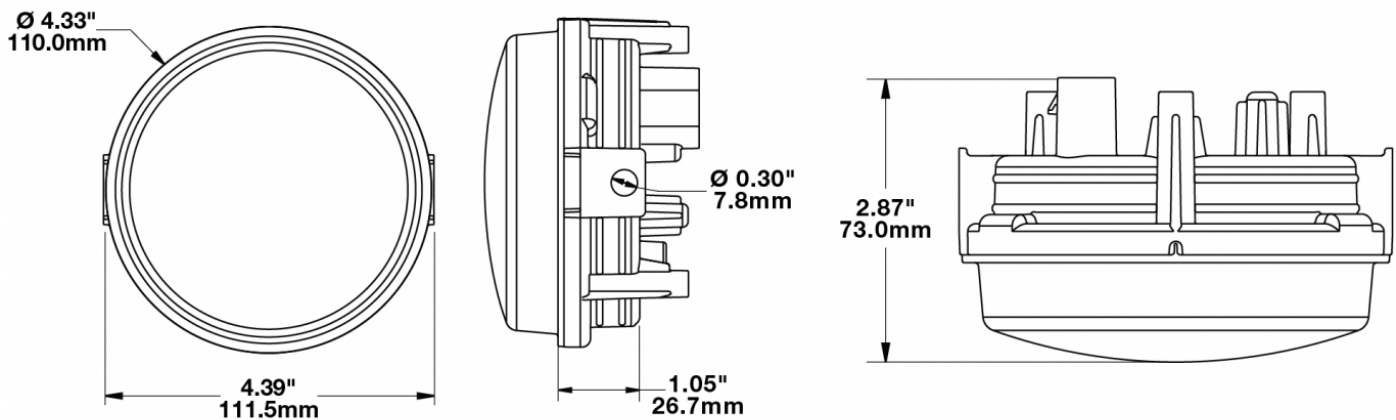

LED ATV and UTV Headlights - Model 8415 Evolution

PRODUCT DIMENSIONS

ELECTRICAL SPECIFICATIONS

Input Voltage	12/24V DC
Operating Voltage	10-30V DC
Current Draw	1.14A @ 12V DC 0.41A @ 12V DC 0.57A @ 24V DC 0.22A @ 24V DC