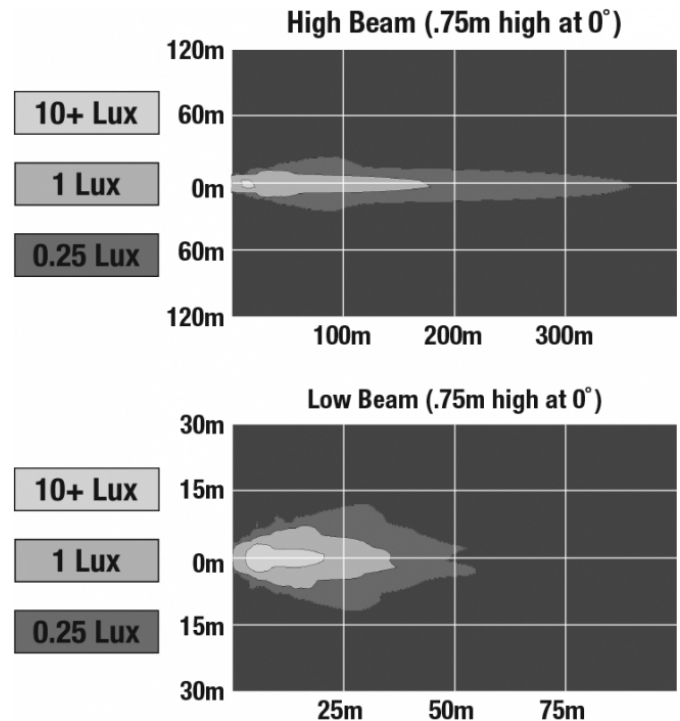

LED Headlights - Model 8415 Evolution

PHOTOMETRIC SPECIFICATIONS

Raw Lumen Output	1,075 (High Beam); 430 (Low Beam)
Effective Lumen Output	720 (High Beam); 240 (Low Beam)
Nominal LED Color Temperature	5000 K
Beam Pattern(s)	Forward Lighting - High Beam (DOT/ECE) Forward Lighting - Low Beam (DOT) Forward Lighting - Low Beam (ECE Right Hand)

RELATED PRODUCTS

Part Number

0551191

12-24V SAE/ECE LED High/Low Beam Light with Xenoy Housing & Adjustable Mount

Part Number

0552031

12-24V SAE/ECE LED High/Low Beam Light with Polycarbonate Housing & Adjustable Mount - UL Version

Print date: 2017-05-23

© 2017 J.W. Speaker Corporation • Germantown, WI U.S.A.
www.jwspeaker.com • speaker@jwspeaker.com • 262.251.6660