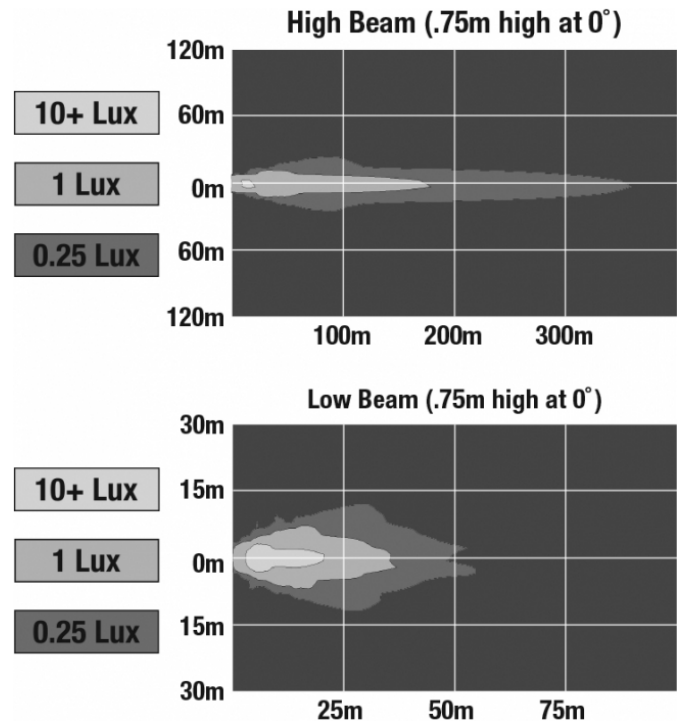

LED Headlights - Model 8415 Evolution

PHOTOMETRIC SPECIFICATIONS

| | |
|--------------------------------------|---|
| Raw Lumen Output | 1,075 (High Beam); 430 (Low Beam) |
| Effective Lumen Output | 720 (High Beam); 240 (Low Beam) |
| Nominal LED Color Temperature | 5000 K |
| Beam Pattern(s) | Forward Lighting - High Beam (DOT/ECE) Forward Lighting - Low Beam (DOT) Forward Lighting - Low Beam (ECE Right Hand) |