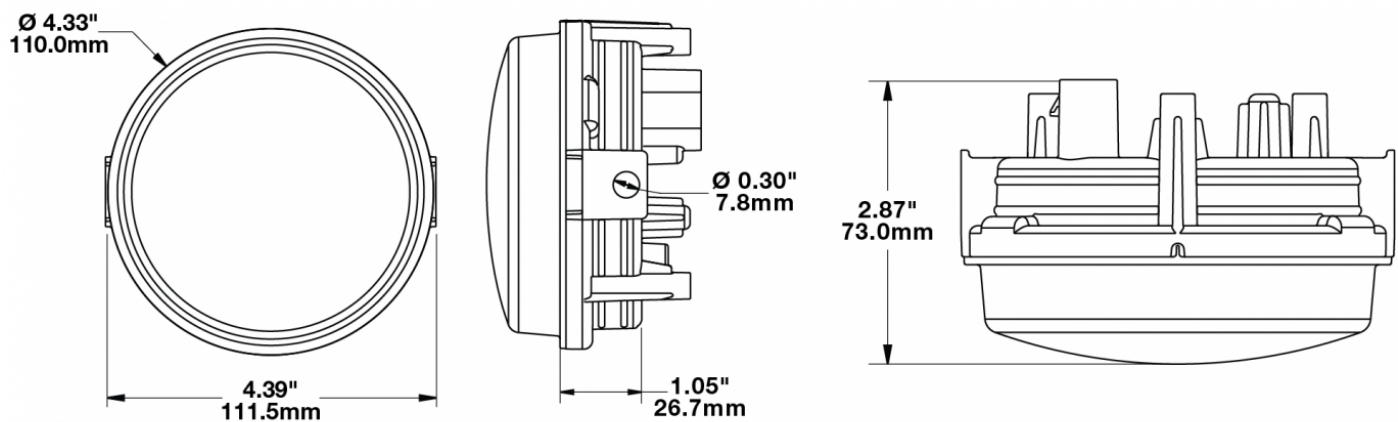

LED ATV and UTV Headlights - Model 8415 Evolution

PRODUCT DIMENSIONS

ELECTRICAL SPECIFICATIONS

Input Voltage	12/24V DC
Operating Voltage	10-30V DC
Current Draw	1.14A @ 12V DC 0.41A @ 12V DC 0.57A @ 24V DC 0.22A @ 24V DC