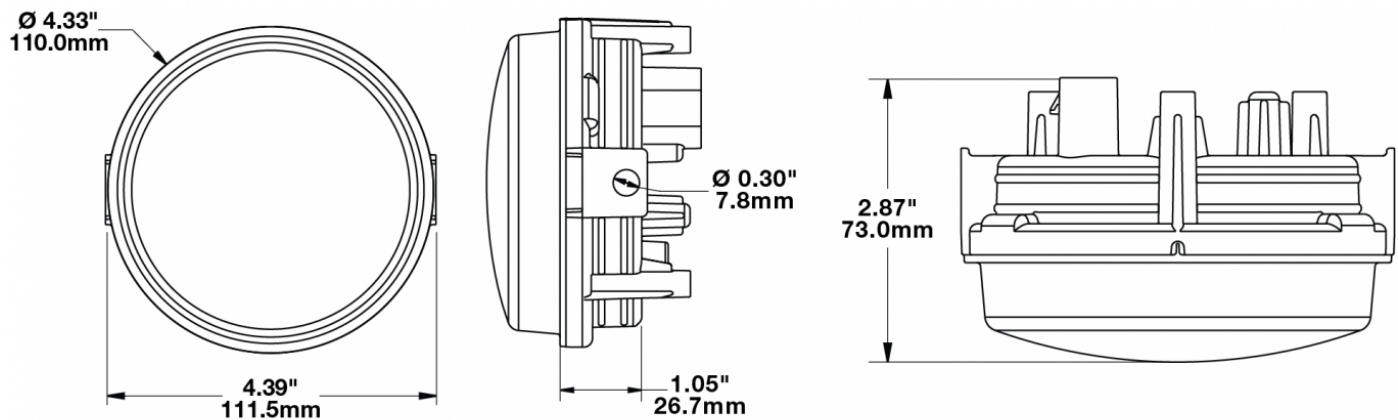

LED Headlights - Model 8415 Evolution

PRODUCT INFORMATION

| | |
|--------------------------------------|---|
| Description | 12-24V SAE/ECE LED High/Low Beam Light with Xenoy Housing & Fixed Panel Mount |
| Height | 119.63 mm / 4.71 in |
| Width | 111.25 mm / 4.38 in |
| Depth | 72.90 mm / 2.87 in |
| Shape | Round |
| Outer Lens Material | Polycarbonate |
| Outer Lens Color | Clear |
| Housing Material | Xenoy |
| Housing Color | Black |
| Mounting Type | Fixed Panel Mount |
| Retrofits | Smaller Vehicles |
| Minimum Operating Temperature | -40 °C / -40 °F |
| Maximum Operating Temperature | 65 °C / 149 °F |
| Mating Connector | PE 12110293 |
| Shipping Weight | 1.10 lbs / 0.5 kgs |
| Additional Information | Lamp meets SAE J1623, SAE J2258, ASABE S608, ECE Reg 113 Class C |

PRODUCT DIMENSIONS

ELECTRICAL SPECIFICATIONS

| | |
|--------------------------|--|
| Input Voltage | 12/24V DC |
| Operating Voltage | 10-30V DC |
| Current Draw | 1.14A @ 12V DC 0.41A @ 12V DC 0.57A @ 24V DC 0.22A @ 24V DC |

LED Headlights - Model 8415 Evolution

PHOTOMETRIC SPECIFICATIONS

| | |
|--------------------------------------|---|
| Raw Lumen Output | 1,075 (High Beam); 430 (Low Beam) |
| Effective Lumen Output | 720 (High Beam); 240 (Low Beam) |
| Nominal LED Color Temperature | 5000 K |
| Beam Pattern(s) | Forward Lighting - High Beam (DOT/ECE) Forward Lighting - Low Beam (DOT) Forward Lighting - Low Beam (ECE Right Hand) |