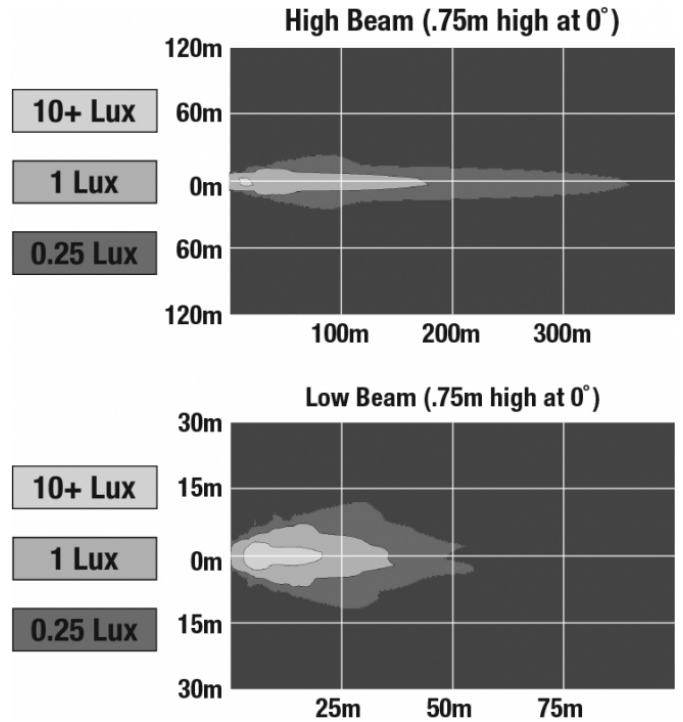

LED ATV and UTV Headlights - Model 8415 Evolution

PRODUCT INFORMATION

Description	12-24V SAE/ECE LED High/Low Beam Light with Xenoy Housing & Fixed Panel Mount
Height	119.63 mm / 4.71 in
Width	111.25 mm / 4.38 in
Depth	72.90 mm / 2.87 in
Shape	Round
Outer Lens Material	Polycarbonate
Outer Lens Color	Clear
Housing Material	Xenoy
Housing Color	Black
Mounting Type	Fixed Panel Mount
Retrofits	Smaller Vehicles
Minimum Operating Temperature	-40 °C / -40 °F
Maximum Operating Temperature	65 °C / 149 °F
Mating Connector	PE 12110293
Product Weight	0.51 lbs / 0.23 kgs
Shipping Weight	1.10 lbs / 0.5 kgs
Additional Information	Lamp meets SAE J1623, SAE J2258, ASABE S608, ECE Reg 113 Class C

LED ATV and UTV Headlights - Model 8415 Evolution

PHOTOMETRIC SPECIFICATIONS

Raw Lumen Output	1,075 (High Beam); 430 (Low Beam)
Effective Lumen Output	720 (High Beam); 240 (Low Beam)
Nominal LED Color Temperature	5000 K
Beam Pattern(s)	Forward Lighting - High Beam (DOT/ECE) Forward Lighting - Low Beam (DOT) Forward Lighting - Low Beam (ECE Right Hand)