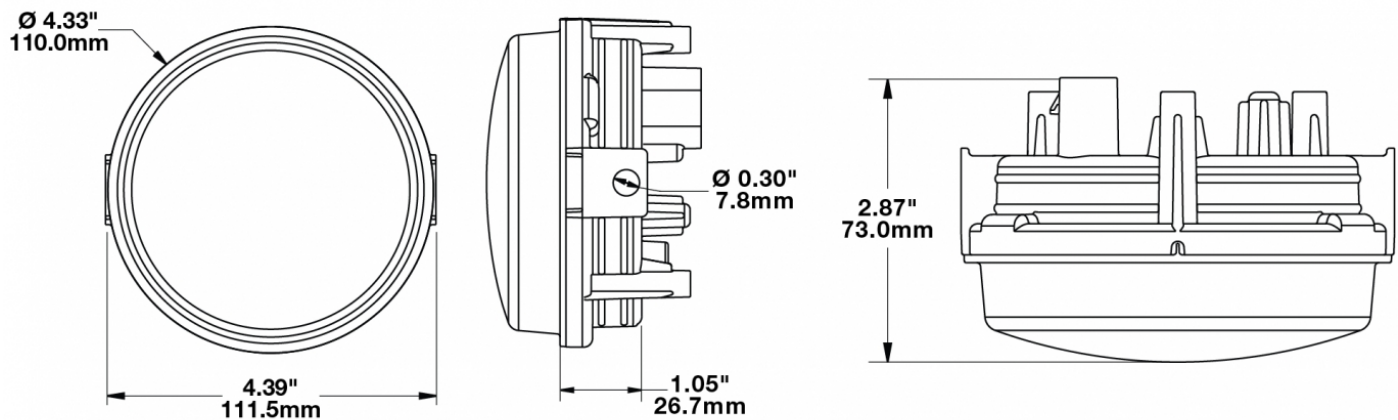

LED Headlights - Model 8415 Evolution

PRODUCT INFORMATION

| | |
|--------------------------------------|---|
| Description | 12-24V SAE/ECE LED High/Low Beam Light with Xenoy Housing & Fixed Panel Mount |
| Height | 119.63 mm / 4.71 in |
| Width | 111.25 mm / 4.38 in |
| Depth | 72.90 mm / 2.87 in |
| Shape | Round |
| Outer Lens Material | Polycarbonate |
| Outer Lens Color | Clear |
| Housing Material | Xenoy |
| Housing Color | Black |
| Mounting Type | Fixed Panel Mount |
| Retrofits | Smaller Vehicles |
| Minimum Operating Temperature | -40 °C / -40 °F |
| Maximum Operating Temperature | 65 °C / 149 °F |
| Mating Connector | PE 12110293 |
| Product Weight | 0.51 lbs / 0.23 kgs |
| Shipping Weight | 1.10 lbs / 0.5 kgs |
| Additional Information | Lamp meets SAE J1623, SAE J2258, ASABE S608, ECE Reg 113 Class C |

PRODUCT DIMENSIONS

ELECTRICAL SPECIFICATIONS

| | |
|--------------------------|--|
| Input Voltage | 12/24V DC |
| Operating Voltage | 10-30V DC |
| Current Draw | 1.14A @ 12V DC 0.41A @ 12V DC 0.57A @ 24V DC 0.22A @ 24V DC |