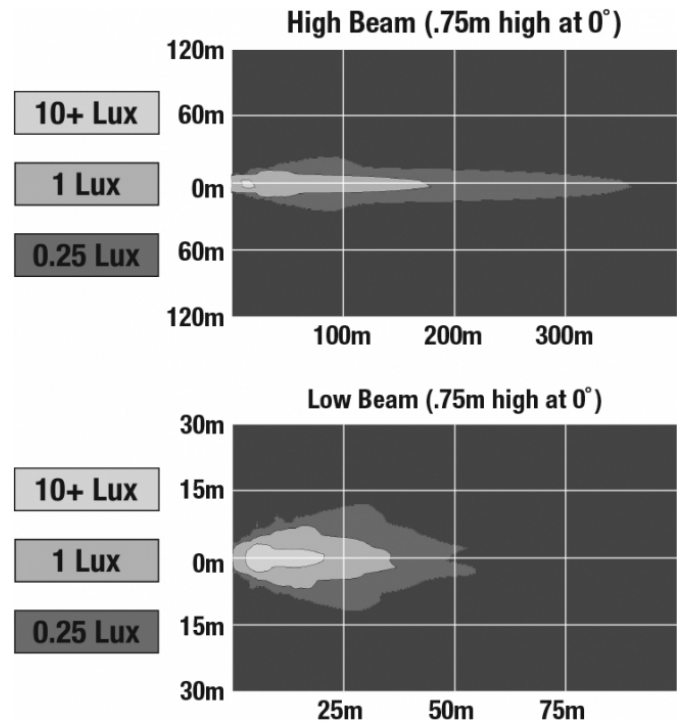

LED Headlights - Model 8415 Evolution

PRODUCT INFORMATION

Description	12-24V SAE/ECE LED High/Low Beam Light with Xenoy Housing & Fixed Panel Mount
Height	119.63 mm / 4.71 in
Width	111.25 mm / 4.38 in
Depth	72.90 mm / 2.87 in
Shape	Round
Outer Lens Material	Polycarbonate
Outer Lens Color	Clear
Housing Material	Xenoy
Housing Color	Black
Mounting Type	Fixed Panel Mount
Retrofits	Smaller Vehicles
Minimum Operating Temperature	-40 °C / -40 °F
Maximum Operating Temperature	65 °C / 149 °F
Mating Connector	PE 12110293
Product Weight	0.51 lbs / 0.23 kgs
Shipping Weight	1.10 lbs / 0.5 kgs
Additional Information	Lamp meets SAE J1623, SAE J2258, ASABE S608, ECE Reg 113 Class C

LED Headlights - Model 8415 Evolution

PHOTOMETRIC SPECIFICATIONS

Raw Lumen Output	1,075 (High Beam); 430 (Low Beam)
Effective Lumen Output	720 (High Beam); 240 (Low Beam)
Nominal LED Color Temperature	5000 K
Beam Pattern(s)	Forward Lighting - High Beam (DOT/ECE) Forward Lighting - Low Beam (DOT) Forward Lighting - Low Beam (ECE Right Hand)