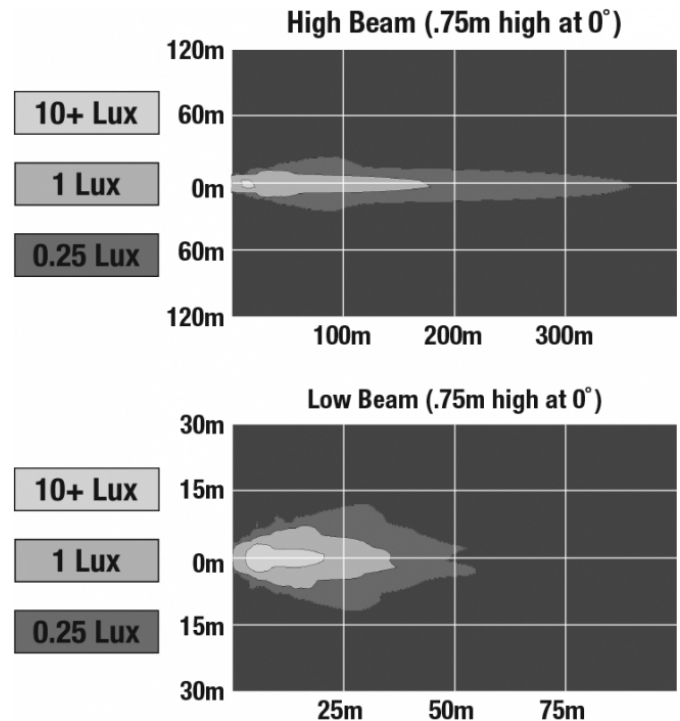

## PHOTOMETRIC SPECIFICATIONS

<b>Raw Lumen Output</b>	1,075 (High Beam); 430 (Low Beam)
<b>Effective Lumen Output</b>	720 (High Beam); 240 (Low Beam)
<b>Nominal LED Color Temperature</b>	5000 K
<b>Beam Pattern(s)</b>	Forward Lighting - High Beam (DOT/ECE) Forward Lighting - Low Beam (DOT) Forward Lighting - Low Beam (ECE Right Hand)