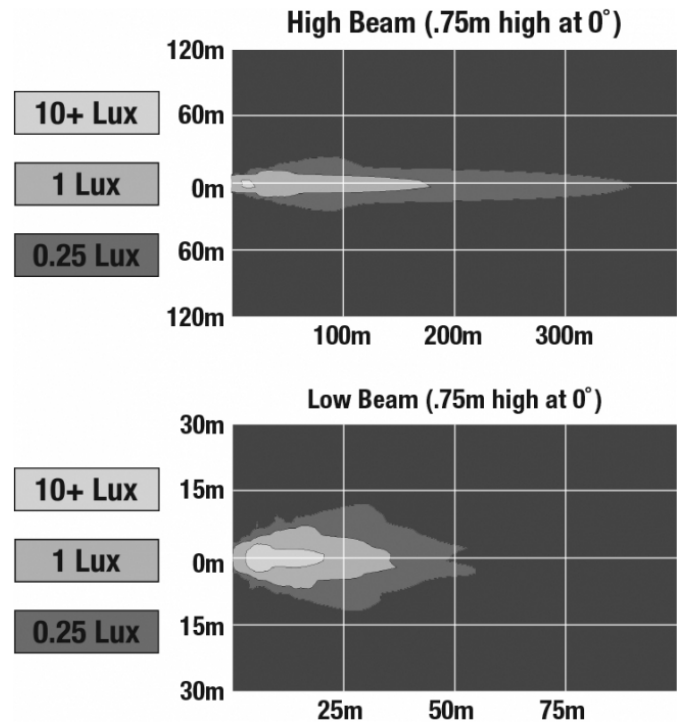

LED ATV and UTV Headlights - Model 8415 Evolution

PRODUCT INFORMATION

Description	12-24V SAE/ECE LED High/Low Beam Light with Xenoy Housing & Fixed Panel Mount
Height	119.63 mm / 4.71 in
Width	111.25 mm / 4.38 in
Depth	72.90 mm / 2.87 in
Shape	Round
Outer Lens Material	Polycarbonate
Outer Lens Color	Clear
Housing Material	Xenoy
Housing Color	Black
Mounting Type	Fixed Panel Mount
Retrofits	Smaller Vehicles
Minimum Operating Temperature	-40 °C / -40 °F
Maximum Operating Temperature	65 °C / 149 °F
Mating Connector	PE 12110293
Product Weight	0.51 lbs / 0.23 kgs
Shipping Weight	1.10 lbs / 0.5 kgs
Additional Information	Lamp meets SAE J1623, SAE J2258, ASABE S608, ECE Reg 113 Class C

LED ATV and UTV Headlights - Model 8415 Evolution

PHOTOMETRIC SPECIFICATIONS

Raw Lumen Output	1,075 (High Beam); 430 (Low Beam)
Effective Lumen Output	720 (High Beam); 240 (Low Beam)
Nominal LED Color Temperature	5000 K
Beam Pattern(s)	Forward Lighting - High Beam (DOT/ECE) Forward Lighting - Low Beam (DOT) Forward Lighting - Low Beam (ECE Right Hand)