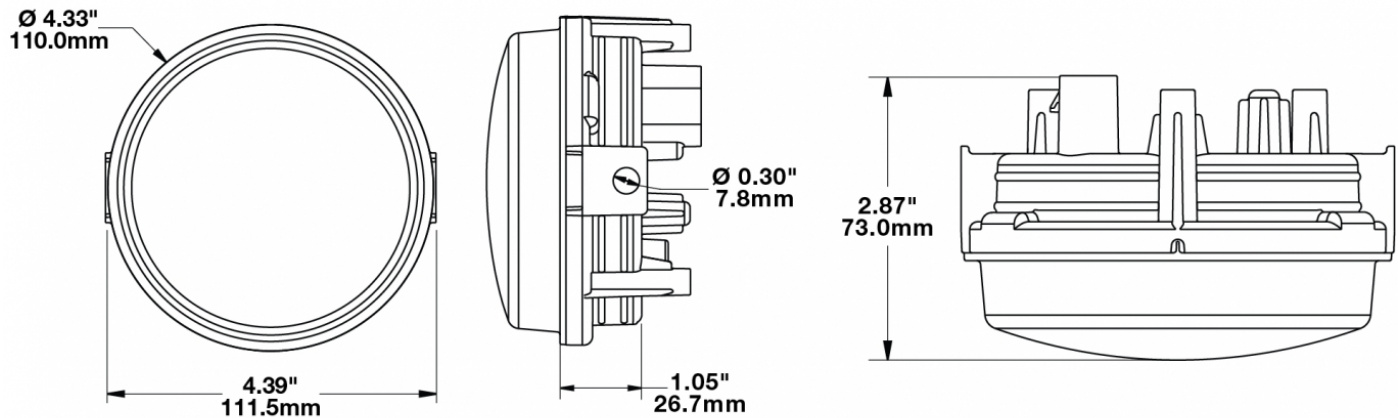

LED Headlights - Model 8415 Evolution

PRODUCT DIMENSIONS

ELECTRICAL SPECIFICATIONS

Input Voltage	12/24V DC
Operating Voltage	10-30V DC
Current Draw	1.14A @ 12V DC 0.41A @ 12V DC 0.57A @ 24V DC 0.22A @ 24V DC