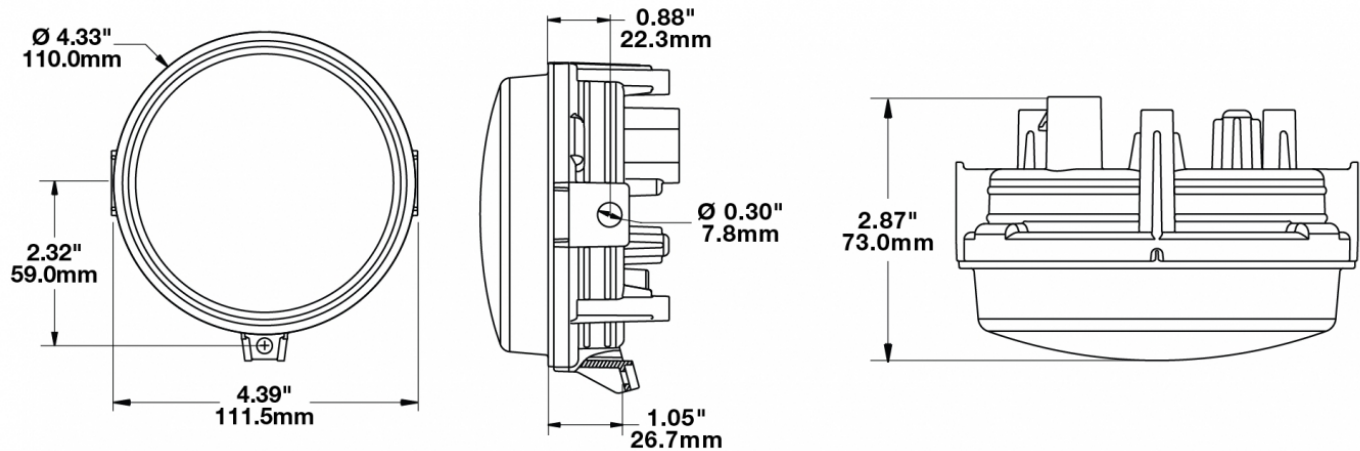

LED ATV and UTV Headlights - Model 8415 Evolution

PRODUCT INFORMATION

Description	12-24V SAE/ECE LED High/Low Beam Light with Xenoy Housing & Adjustable Mount
Height	119.63 mm / 4.71 in
Width	111.25 mm / 4.38 in
Depth	72.90 mm / 2.87 in
Shape	Round
Outer Lens Material	Polycarbonate
Outer Lens Color	Clear
Housing Material	Xenoy
Housing Color	Black
Mounting Type	Adjustable Mount
Retrofits	Large Vehicles
Minimum Operating Temperature	-40 °C / -40 °F
Maximum Operating Temperature	65 °C / 149 °F
Mating Connector	PE 12110293
Product Weight	0.51 lbs / 0.23 kgs
Shipping Weight	1.10 lbs / 0.5 kgs
Additional Information	Lamp meets SAE J1623, SAE J2258, ASABE S608, ECE Reg 113 Class C. Adjustable Mount is needed for larger vehicles in order to modify pattern as needed.

PRODUCT DIMENSIONS

ELECTRICAL SPECIFICATIONS

Input Voltage	12-24V DC
Operating Voltage	10-30V DC
Current Draw	1.14A @ 12V DC (High Beam) 0.41A @ 12V DC (Low Beam) 0.57A @ 24V DC (High Beam) 0.22A @ 24V DC (Low Beam)