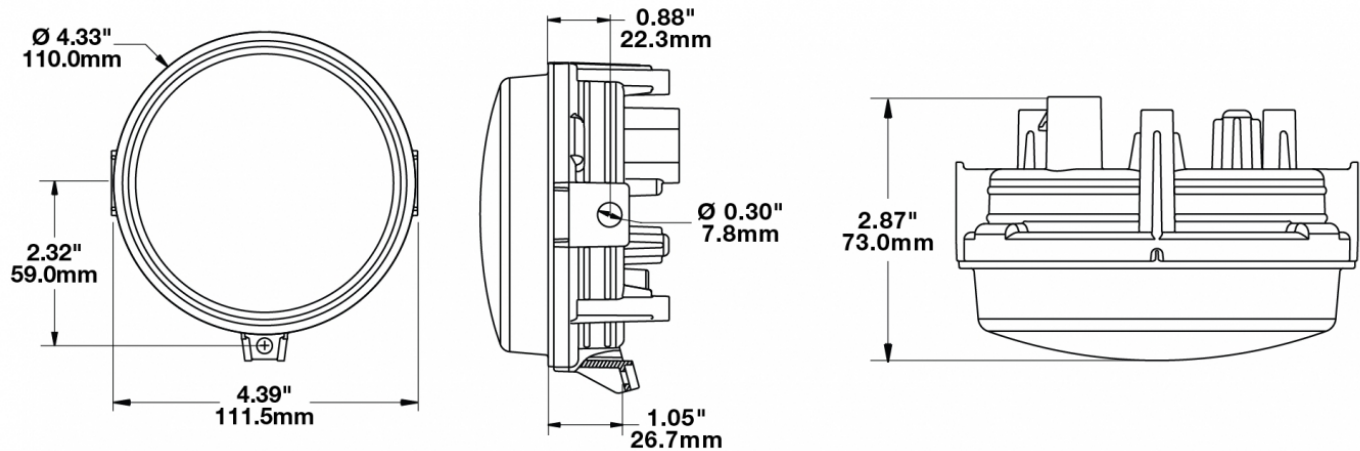

## PRODUCT INFORMATION

<b>Description</b>	12-24V SAE/ECE LED High/Low Beam Light with Xenoy Housing & Adjustable Mount
<b>Height</b>	119.63 mm / 4.71 in
<b>Width</b>	111.25 mm / 4.38 in
<b>Depth</b>	72.90 mm / 2.87 in
<b>Shape</b>	Round
<b>Outer Lens Material</b>	Polycarbonate
<b>Outer Lens Color</b>	Clear
<b>Housing Material</b>	Xenoy
<b>Housing Color</b>	Black
<b>Mounting Type</b>	Adjustable Mount
<b>Retrofits</b>	Large Vehicles
<b>Minimum Operating Temperature</b>	-40 °C / -40 °F
<b>Maximum Operating Temperature</b>	65 °C / 149 °F
<b>Mating Connector</b>	PE 12110293
<b>Product Weight</b>	0.51 lbs / 0.23 kgs
<b>Shipping Weight</b>	1.10 lbs / 0.5 kgs
<b>Additional Information</b>	Lamp meets SAE J1623, SAE J2258, ASABE S608, ECE Reg 113 Class C. Adjustable Mount is needed for larger vehicles in order to modify pattern as needed.

## PRODUCT DIMENSIONS