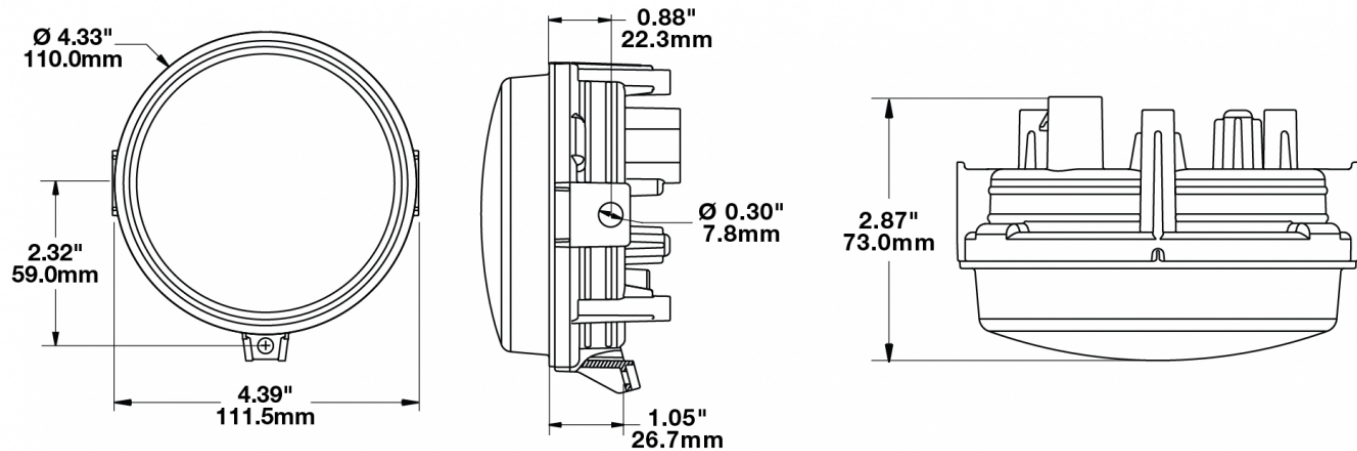

LED ATV and UTV Headlights - Model 8415 Evolution

PRODUCT DIMENSIONS

ELECTRICAL SPECIFICATIONS

Input Voltage	12-24V DC
Operating Voltage	10-30V DC
Current Draw	1.14A @ 12V DC (High Beam) 0.41A @ 12V DC (Low Beam) 0.57A @ 24V DC (High Beam) 0.22A @ 24V DC (Low Beam)