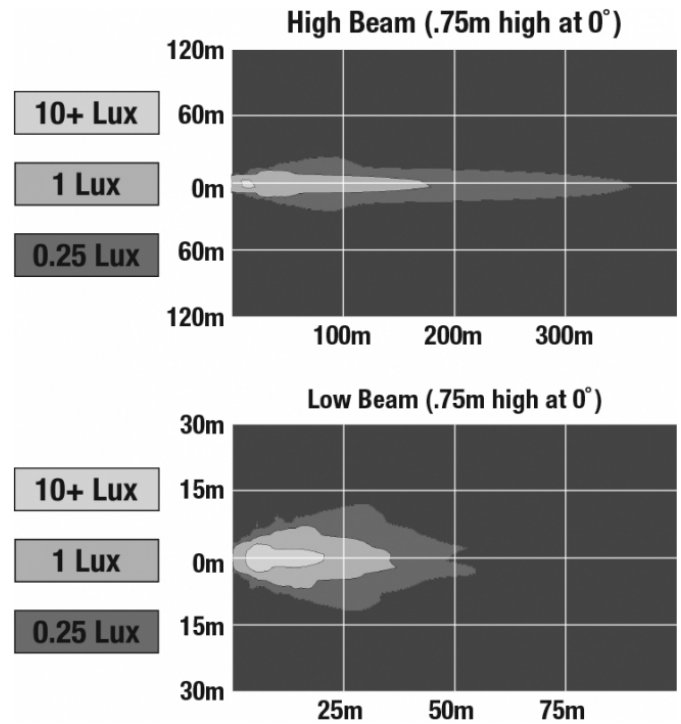

LED ATV and UTV Headlights - Model 8415 Evolution

PRODUCT INFORMATION

Description	12-24V SAE/ECE LED High/Low Beam Light with Xenoy Housing & Adjustable Mount
Height	119.63 mm / 4.71 in
Width	111.25 mm / 4.38 in
Depth	72.90 mm / 2.87 in
Shape	Round
Outer Lens Material	Polycarbonate
Outer Lens Color	Clear
Housing Material	Xenoy
Housing Color	Black
Mounting Type	Adjustable Mount
Retrofits	Large Vehicles
Minimum Operating Temperature	-40 °C / -40 °F
Maximum Operating Temperature	65 °C / 149 °F
Mating Connector	PE 12110293
Product Weight	0.51 lbs / 0.23 kgs
Shipping Weight	1.10 lbs / 0.5 kgs
Additional Information	Lamp meets SAE J1623, SAE J2258, ASABE S608, ECE Reg 113 Class C. Adjustable Mount is needed for larger vehicles in order to modify pattern as needed.

PRODUCT DIMENSIONS

ELECTRICAL SPECIFICATIONS

Input Voltage	12-24V DC
Operating Voltage	10-30V DC
Current Draw	1.14A @ 12V DC (High Beam) 0.41A @ 12V DC (Low Beam) 0.57A @ 24V DC (High Beam) 0.22A @ 24V DC (Low Beam)

J.W. SPEAKER
Engineered. Lighting. Solutions.

LED ATV and UTV Headlights - Model 8415 Evolution

PHOTOMETRIC SPECIFICATIONS

Raw Lumen Output	1,075 (High Beam); 430 (Low Beam)
Effective Lumen Output	720 (High Beam); 240 (Low Beam)
Nominal LED Color Temperature	5000 K
Beam Pattern(s)	Forward Lighting - High Beam (DOT/ECE) Forward Lighting - Low Beam (DOT) Forward Lighting - Low Beam (ECE Right Hand)