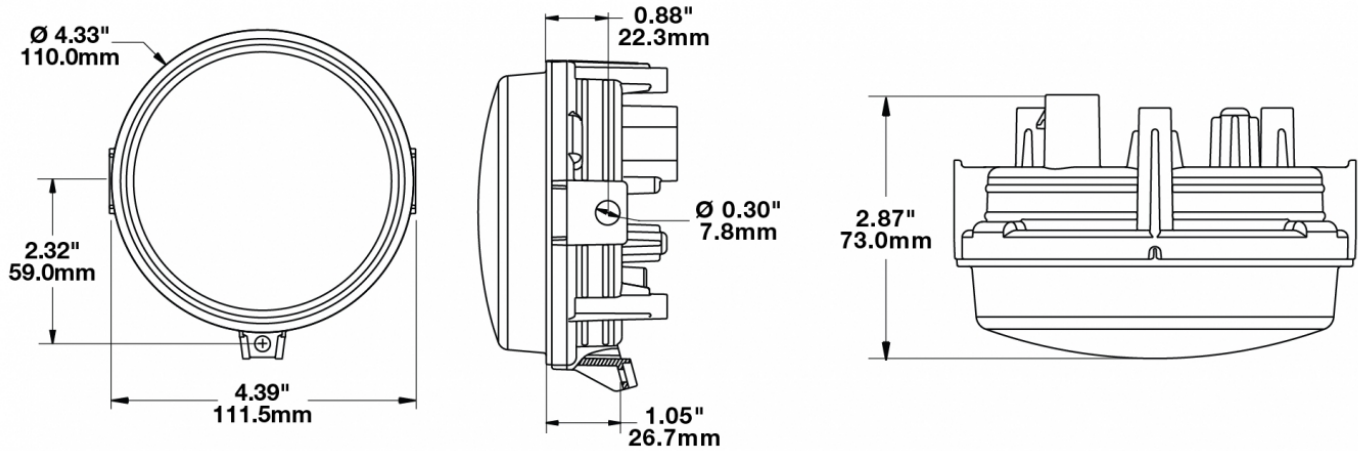

LED ATV and UTV Headlights - Model 8415 Evolution

PRODUCT INFORMATION

Description	12-24V SAE/ECE LED High/Low Beam Light with Xenoy Housing & Adjustable Mount
Height	119.63 mm / 4.71 in
Width	111.25 mm / 4.38 in
Depth	72.90 mm / 2.87 in
Shape	Round
Outer Lens Material	Polycarbonate
Outer Lens Color	Clear
Housing Material	Xenoy
Housing Color	Black
Mounting Type	Adjustable Mount
Retrofits	Large Vehicles
Minimum Operating Temperature	-40 °C / -40 °F
Maximum Operating Temperature	65 °C / 149 °F
Mating Connector	PE 12110293
Product Weight	0.51 lbs / 0.23 kgs
Shipping Weight	1.10 lbs / 0.5 kgs
Additional Information	Lamp meets SAE J1623, SAE J2258, ASABE S608, ECE Reg 113 Class C. Adjustable Mount is needed for larger vehicles in order to modify pattern as needed.

PRODUCT DIMENSIONS

ELECTRICAL SPECIFICATIONS

Input Voltage	12-24V DC
Operating Voltage	10-30V DC
Current Draw	1.14A @ 12V DC (High Beam) 0.41A @ 12V DC (Low Beam) 0.57A @ 24V DC (High Beam) 0.22A @ 24V DC (Low Beam)