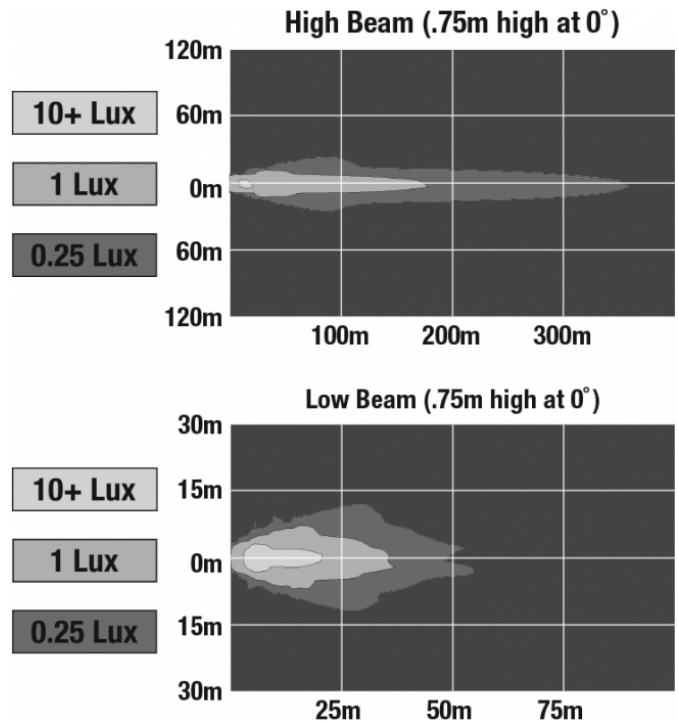

LED ATV and UTV Headlights - Model 8415 Evolution

PRODUCT INFORMATION

Description	12-24V SAE/ECE LED High/Low Beam Light with Xenoy Housing & Adjustable Mount
Height	119.63 mm / 4.71 in
Width	111.25 mm / 4.38 in
Depth	72.90 mm / 2.87 in
Shape	Round
Outer Lens Material	Polycarbonate
Outer Lens Color	Clear
Housing Material	Xenoy
Housing Color	Black
Mounting Type	Adjustable Mount
Retrofits	Large Vehicles
Minimum Operating Temperature	-40 °C / -40 °F
Maximum Operating Temperature	65 °C / 149 °F
Mating Connector	PE 12110293
Product Weight	0.51 lbs / 0.23 kgs
Shipping Weight	1.10 lbs / 0.5 kgs
Additional Information	Lamp meets SAE J1623, SAE J2258, ASABE S608, ECE Reg 113 Class C. Adjustable Mount is needed for larger vehicles in order to modify pattern as needed.

8415 Evolution

PRODUCT DIMENSIONS

ELECTRICAL SPECIFICATIONS

Input Voltage	12-24V DC
Operating Voltage	10-30V DC
Current Draw	1.14A @ 12V DC (High Beam) 0.41A @ 12V DC (Low Beam) 0.57A @ 24V DC (High Beam) 0.22A @ 24V DC (Low Beam)

LED ATV and UTV Headlights - Model 8415 Evolution

PHOTOMETRIC SPECIFICATIONS

Raw Lumen Output	1,075 (High Beam); 430 (Low Beam)
Effective Lumen Output	720 (High Beam); 240 (Low Beam)
Nominal LED Color Temperature	5000 K
Beam Pattern(s)	Forward Lighting - High Beam (DOT/ECE) Forward Lighting - Low Beam (DOT) Forward Lighting - Low Beam (ECE Right Hand)