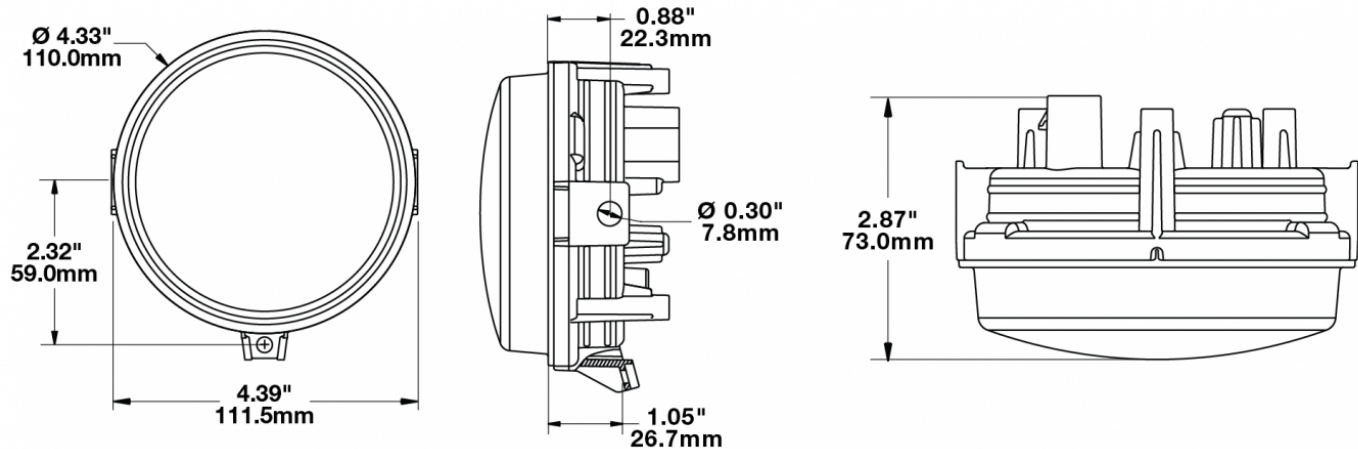

LED ATV and UTV Headlights - Model 8415 Evolution

PRODUCT INFORMATION

Description	12-24V SAE/ECE LED High/Low Beam Light with Xenoy Housing & Adjustable Mount
Height	119.63 mm / 4.71 in
Width	111.25 mm / 4.38 in
Depth	72.90 mm / 2.87 in
Shape	Round
Outer Lens Material	Polycarbonate
Outer Lens Color	Clear
Housing Material	Xenoy
Housing Color	Black
Mounting Type	Adjustable Mount
Retrofits	Large Vehicles
Minimum Operating Temperature	-40 °C / -40 °F
Maximum Operating Temperature	65 °C / 149 °F
Mating Connector	PE 12110293
Product Weight	0.51 lbs / 0.23 kgs
Shipping Weight	1.10 lbs / 0.5 kgs
Additional Information	Lamp meets SAE J1623, SAE J2258, ASABE S608, ECE Reg 113 Class C. Adjustable Mount is needed for larger vehicles in order to modify pattern as needed.

8415 Evolution

PRODUCT DIMENSIONS

ELECTRICAL SPECIFICATIONS

Input Voltage	12-24V DC
Operating Voltage	10-30V DC
Current Draw	1.14A @ 12V DC (High Beam) 0.41A @ 12V DC (Low Beam) 0.57A @ 24V DC (High Beam) 0.22A @ 24V DC (Low Beam)