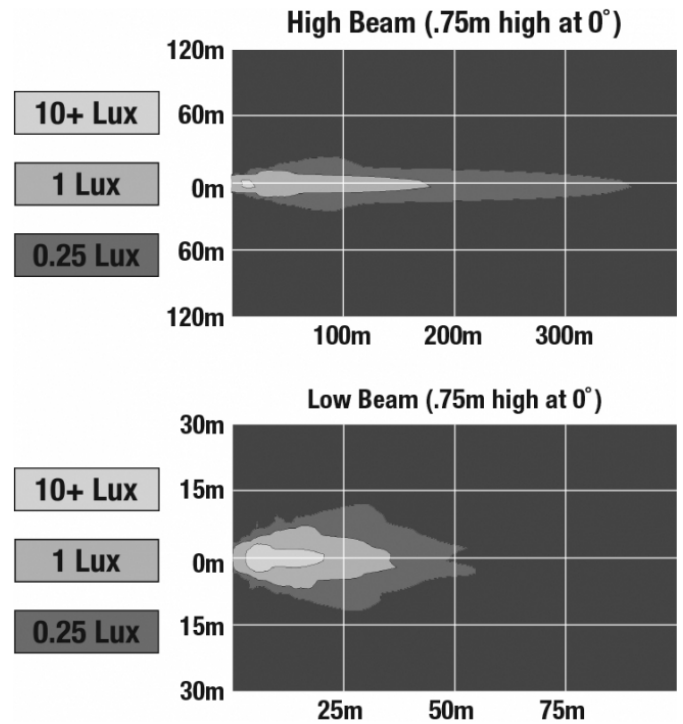

## PRODUCT DIMENSIONS

## ELECTRICAL SPECIFICATIONS

<b>Input Voltage</b>	12-24V DC
<b>Operating Voltage</b>	10-30V DC
<b>Current Draw</b>	1.14A @ 12V DC (High Beam) 0.41A @ 12V DC (Low Beam) 0.57A @ 24V DC (High Beam) 0.22A @ 24V DC (Low Beam)

## PHOTOMETRIC SPECIFICATIONS

<b>Raw Lumen Output</b>	1,075 (High Beam); 430 (Low Beam)
<b>Effective Lumen Output</b>	720 (High Beam); 240 (Low Beam)
<b>Nominal LED Color Temperature</b>	5000 K
<b>Beam Pattern(s)</b>	Forward Lighting - High Beam (DOT/ECE) Forward Lighting - Low Beam (DOT) Forward Lighting - Low Beam (ECE Right Hand)