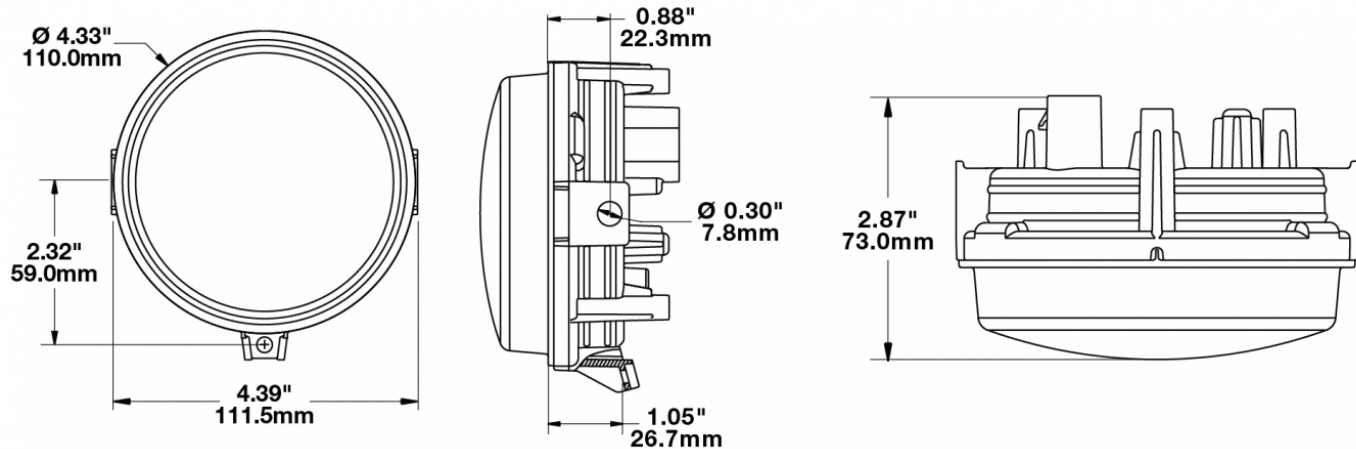

LED Headlights - Model 8415 Evolution

PRODUCT INFORMATION

Description	12-24V SAE/ECE LED High/Low Beam Light with Xenoy Housing & Adjustable Mount
Height	119.63 mm / 4.71 in
Width	111.25 mm / 4.38 in
Depth	72.90 mm / 2.87 in
Shape	Round
Outer Lens Material	Polycarbonate
Outer Lens Color	Clear
Housing Material	Xenoy
Housing Color	Black
Mounting Type	Adjustable Mount
Retrofits	Large Vehicles
Minimum Operating Temperature	-40 °C / -40 °F
Maximum Operating Temperature	65 °C / 149 °F
Mating Connector	PE 12110293
Additional Information	Lamp meets SAE J1623, SAE J2258, ASABE S608, ECE Reg 113 Class C. Adjustable Mount is needed for larger vehicles in order to modify pattern as needed.

PRODUCT DIMENSIONS

ELECTRICAL SPECIFICATIONS

Input Voltage	12-24V DC
Operating Voltage	10-30V DC
Current Draw	1.14A @ 12V DC (High Beam) 0.41A @ 12V DC (Low Beam) 0.57A @ 24V DC (High Beam) 0.22A @ 24V DC (Low Beam)