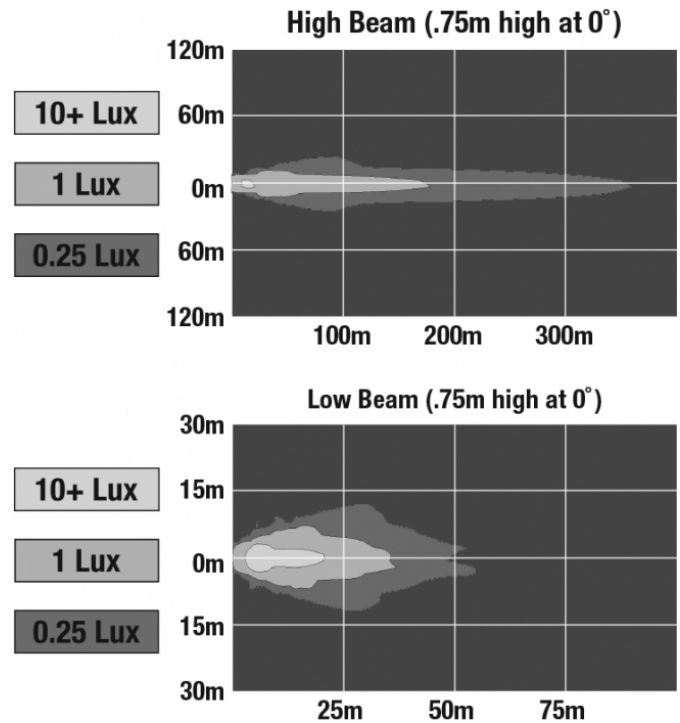

PRODUCT DIMENSIONS

ELECTRICAL SPECIFICATIONS

Input Voltage	12-24V DC
Operating Voltage	10-30V DC
Current Draw	1.14A @ 12V DC (High Beam) 0.41A @ 12V DC (Low Beam) 0.57A @ 24V DC (High Beam) 0.22A @ 24V DC (Low Beam)

J.W. SPEAKER
Engineered. Lighting. Solutions.

LED Headlights - Model 8415 Evolution

PHOTOMETRIC SPECIFICATIONS

Raw Lumen Output	1,075 (High Beam); 430 (Low Beam)
Effective Lumen Output	720 (High Beam); 240 (Low Beam)
Nominal LED Color Temperature	5000 K
Beam Pattern(s)	Forward Lighting - High Beam (DOT/ECE) Forward Lighting - Low Beam (DOT) Forward Lighting - Low Beam (ECE Right Hand)