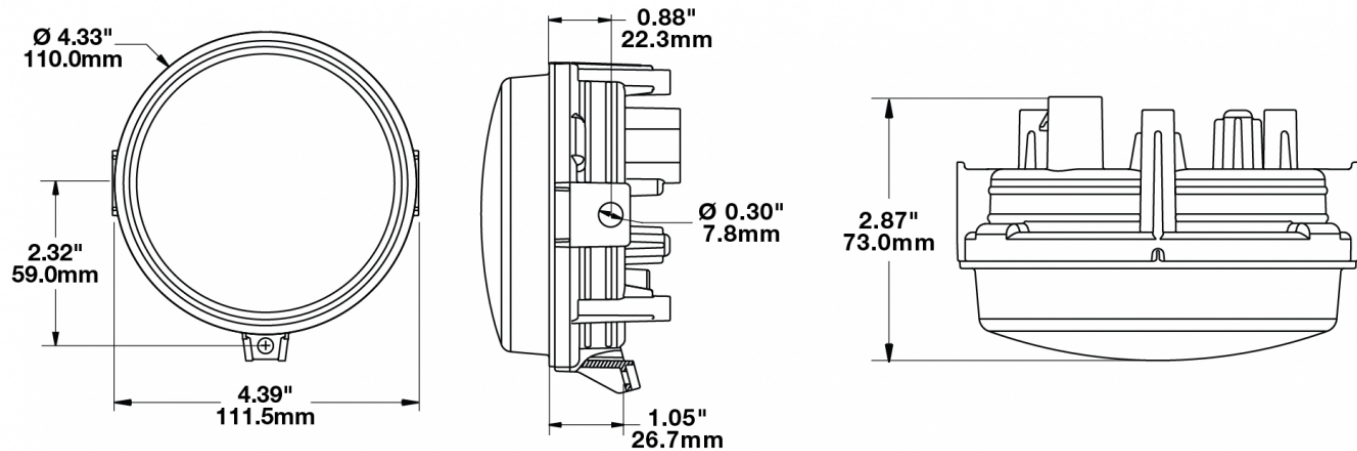

## PRODUCT INFORMATION

<b>Description</b>	12-24V SAE/ECE LED High/Low Beam Light with Xenoy Housing & Adjustable Mount
<b>Height</b>	119.63 mm / 4.71 in
<b>Width</b>	111.25 mm / 4.38 in
<b>Depth</b>	72.90 mm / 2.87 in
<b>Shape</b>	Round
<b>Outer Lens Material</b>	Polycarbonate
<b>Outer Lens Color</b>	Clear
<b>Housing Material</b>	Xenoy
<b>Housing Color</b>	Black
<b>Mounting Type</b>	Adjustable Mount
<b>Retrofits</b>	Large Vehicles
<b>Minimum Operating Temperature</b>	-40 °C / -40 °F
<b>Maximum Operating Temperature</b>	65 °C / 149 °F
<b>Mating Connector</b>	PE 12110293
<b>Product Weight</b>	0.51 lbs / 0.23 kgs
<b>Shipping Weight</b>	1.10 lbs / 0.5 kgs
<b>Additional Information</b>	Lamp meets SAE J1623, SAE J2258, ASABE S608, ECE Reg 113 Class C. Adjustable Mount is needed for larger vehicles in order to modify pattern as needed.

## PRODUCT DIMENSIONS