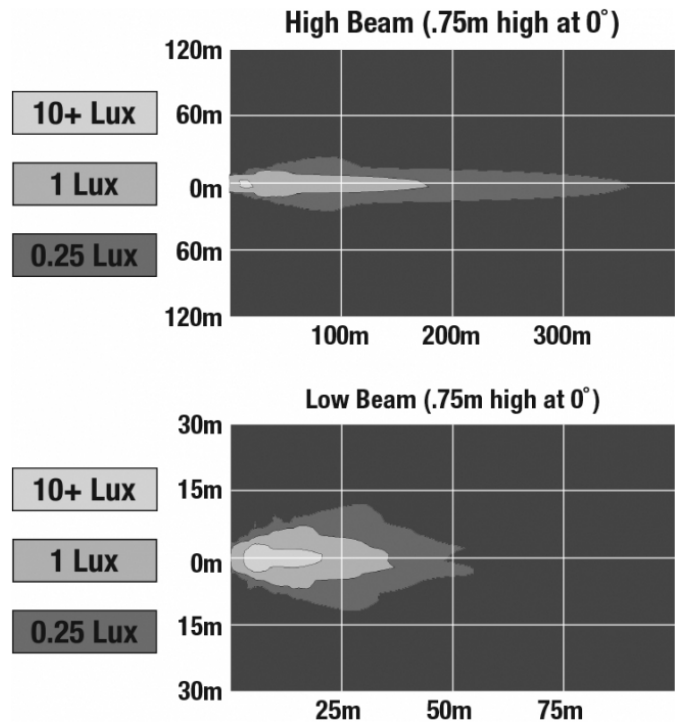

LED ATV and UTV Headlights - Model 8415 Evolution

PRODUCT INFORMATION

Description	12-24V SAE/ECE LED High/Low Beam Light with Xenoy Housing & Adjustable Mount
Height	119.63 mm / 4.71 in
Width	111.25 mm / 4.38 in
Depth	72.90 mm / 2.87 in
Shape	Round
Outer Lens Material	Polycarbonate
Outer Lens Color	Clear
Housing Material	Xenoy
Housing Color	Black
Mounting Type	Adjustable Mount
Retrofits	Large Vehicles
Minimum Operating Temperature	-40 °C / -40 °F
Maximum Operating Temperature	65 °C / 149 °F
Mating Connector	PE 12110293
Product Weight	0.51 lbs / 0.23 kgs
Shipping Weight	1.10 lbs / 0.5 kgs
Additional Information	Lamp meets SAE J1623, SAE J2258, ASABE S608, ECE Reg 113 Class C. Adjustable Mount is needed for larger vehicles in order to modify pattern as needed.

PRODUCT DIMENSIONS

ELECTRICAL SPECIFICATIONS

Input Voltage	12-24V DC
Operating Voltage	10-30V DC
Current Draw	1.14A @ 12V DC (High Beam) 0.41A @ 12V DC (Low Beam) 0.57A @ 24V DC (High Beam) 0.22A @ 24V DC (Low Beam)

LED ATV and UTV Headlights - Model 8415 Evolution

PHOTOMETRIC SPECIFICATIONS

Raw Lumen Output	1,075 (High Beam); 430 (Low Beam)
Effective Lumen Output	720 (High Beam); 240 (Low Beam)
Nominal LED Color Temperature	5000 K
Beam Pattern(s)	Forward Lighting - High Beam (DOT/ECE) Forward Lighting - Low Beam (DOT) Forward Lighting - Low Beam (ECE Right Hand)