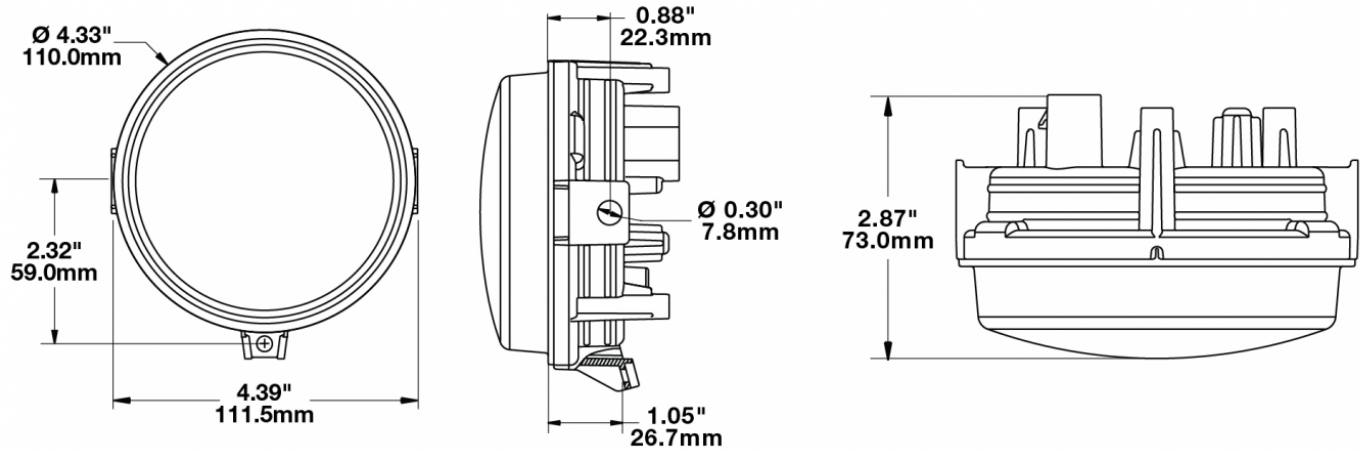

LED ATV and UTV Headlights - Model 8415 Evolution

PRODUCT INFORMATION

Description	12-24V SAE/ECE LED High/Low Beam Light with Xenoy Housing & Adjustable Mount
Height	119.63 mm / 4.71 in
Width	111.25 mm / 4.38 in
Depth	72.90 mm / 2.87 in
Shape	Round
Outer Lens Material	Polycarbonate
Outer Lens Color	Clear
Housing Material	Xenoy
Housing Color	Black
Mounting Type	Adjustable Mount
Retrofits	Large Vehicles
Minimum Operating Temperature	-40 °C / -40 °F
Maximum Operating Temperature	65 °C / 149 °F
Mating Connector	PE 12110293
Product Weight	0.51 lbs / 0.23 kgs
Shipping Weight	1.10 lbs / 0.5 kgs
Additional Information	Lamp meets SAE J1623, SAE J2258, ASABE S608, ECE Reg 113 Class C. Adjustable Mount is needed for larger vehicles in order to modify pattern as needed.

PRODUCT DIMENSIONS

ELECTRICAL SPECIFICATIONS

Input Voltage	12-24V DC
Operating Voltage	10-30V DC
Current Draw	1.14A @ 12V DC (High Beam) 0.41A @ 12V DC (Low Beam) 0.57A @ 24V DC (High Beam) 0.22A @ 24V DC (Low Beam)