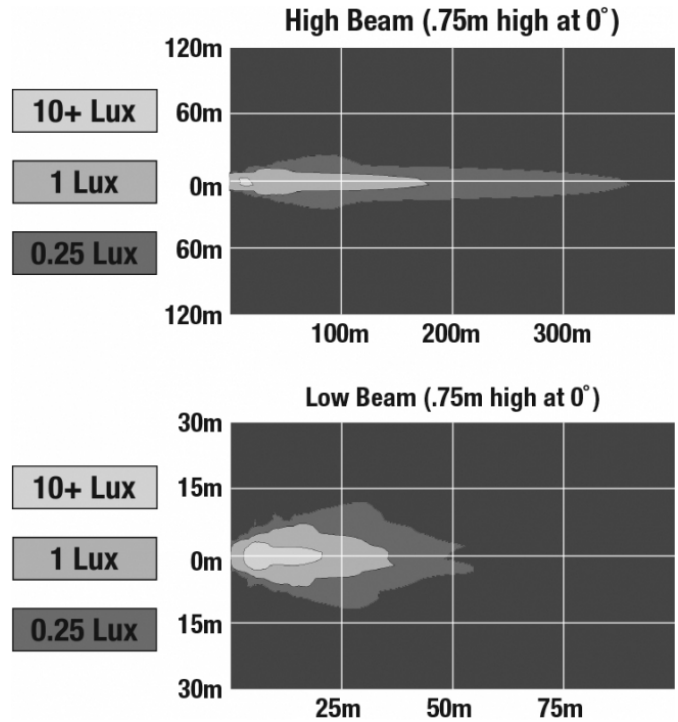

LED ATV and UTV Headlights - Model 8415 Evolution

PRODUCT INFORMATION

Description	12-24V SAE/ECE LED High/Low Beam Light with Xenoy Housing & Adjustable Mount
Height	119.63 mm / 4.71 in
Width	111.25 mm / 4.38 in
Depth	72.90 mm / 2.87 in
Shape	Round
Outer Lens Material	Polycarbonate
Outer Lens Color	Clear
Housing Material	Xenoy
Housing Color	Black
Mounting Type	Adjustable Mount
Retrofits	Large Vehicles
Minimum Operating Temperature	-40 °C / -40 °F
Maximum Operating Temperature	65 °C / 149 °F
Mating Connector	PE 12110293
Product Weight	0.51 lbs / 0.23 kgs
Shipping Weight	1.10 lbs / 0.5 kgs
Additional Information	Lamp meets SAE J1623, SAE J2258, ASABE S608, ECE Reg 113 Class C. Adjustable Mount is needed for larger vehicles in order to modify pattern as needed.

PRODUCT DIMENSIONS

ELECTRICAL SPECIFICATIONS

Input Voltage	12-24V DC
Operating Voltage	10-30V DC
Current Draw	1.14A @ 12V DC (High Beam) 0.41A @ 12V DC (Low Beam) 0.57A @ 24V DC (High Beam) 0.22A @ 24V DC (Low Beam)

LED ATV and UTV Headlights - Model 8415 Evolution

PHOTOMETRIC SPECIFICATIONS

Raw Lumen Output	1,075 (High Beam); 430 (Low Beam)
Effective Lumen Output	720 (High Beam); 240 (Low Beam)
Nominal LED Color Temperature	5000 K
Beam Pattern(s)	Forward Lighting - High Beam (DOT/ECE) Forward Lighting - Low Beam (DOT) Forward Lighting - Low Beam (ECE Right Hand)