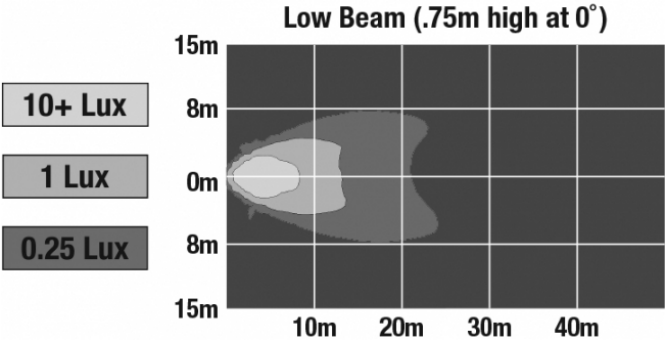

LED Headlights - Model 515

PRODUCT INFORMATION

Description	12-48V ECE LED Material Handling Headlight with Chrome Inner Bezel
Height	194.06 mm / 7.64 in
Width	107.95 mm / 4.25 in
Depth	131.57 mm / 5.18 in
Shape	Stylized
Outer Lens Material	Hardcoated Polycarbonate
Outer Lens Color	Clear
Housing Material	Die-Cast Aluminum
Housing Color	Black
Bezel Color	Chrome
Mounting Hardware Description	(x2) M6-1 x 25 Mounting Bolts
Mounting Type	Mounts to front of lift truck
Minimum Operating Temperature	-40 °C / -40 °F
Maximum Operating Temperature	65 °C / 149 °F
Connector or Wiring	Integrated 4-Pin Deutsch Weather-Proof Socket (DT04-4P)
Mating Connector	4-Pin Deutsch Weather-Proof Plug (DT06-4S)
Product Weight	2.14 lbs / 0.97 kgs
Shipping Weight	2.45 lbs / 1.11 kgs

PHOTOMETRIC SPECIFICATIONS

Raw Lumen Output	540 Lumens (Low Beam)
Effective Lumen Output	420 Lumens (Low Beam)
Nominal LED Color Temperature	5000 K
Beam Pattern(s)	Forward Lighting - Low Beam (ECE Left Hand) Forward Lighting - Low Beam (ECE Right Hand) Signalization - Front Position Signalization - Turn (Front) Signalization - Turn (Rear)