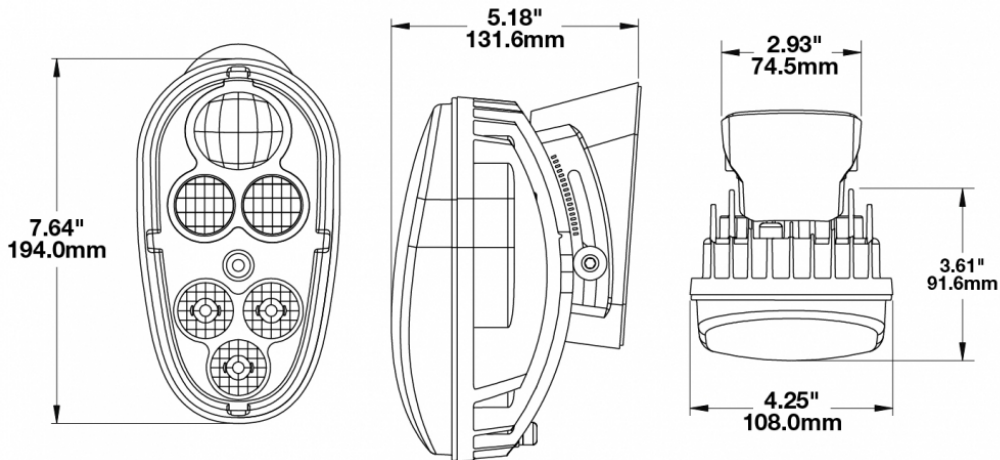

LED Headlights - Model 515

PRODUCT INFORMATION

Description	12-48V ECE LED Material Handling Headlight with Chrome Inner Bezel
Height	194.06 mm / 7.64 in
Width	107.95 mm / 4.25 in
Depth	131.57 mm / 5.18 in
Shape	Stylized
Outer Lens Material	Hardcoated Polycarbonate
Outer Lens Color	Clear
Housing Material	Die-Cast Aluminum
Housing Color	Black
Bezel Color	Chrome
Mounting Hardware Description	(x2) M6-1 x 25 Mounting Bolts
Mounting Type	Mounts to front of lift truck
Minimum Operating Temperature	-40 °C / -40 °F
Maximum Operating Temperature	65 °C / 149 °F
Connector or Wiring	Integrated 4-Pin Deutsch Weather-Proof Socket (DT04-4P)
Mating Connector	4-Pin Deutsch Weather-Proof Plug (DT06-4S)
Product Weight	2.14 lbs / 0.97 kgs

PRODUCT DIMENSIONS

ELECTRICAL SPECIFICATIONS

Input Voltage	12-48V DC
Operating Voltage	9-60V DC
Transient Spike Protection	330V Peak @ 1 HZ-100 Pulses
White Wire	Front Position
Red Wire	Low Beam
Yellow Wire	Turn
Black Wire	Ground
Current Draw	0.60A @ 12V DC (Low Beam)
	0.30A @ 24V DC (Low Beam)
	0.20A @ 36V DC (Low Beam)
	0.15A @ 48V DC (Low Beam)
	0.05A @ 12V DC (Front Position)
	0.05A @ 24V DC (Front Position)
	0.05A @ 36V DC (Front Position)
	0.05A @ 48V DC (Front Position)
	1.45A @ 12V DC (Turn Signal)
	0.70A @ 24V DC (Turn Signal)
	0.45A @ 36V DC (Turn Signal)
	0.40A @ 48V DC (Turn Signal)

PHOTOMETRIC SPECIFICATIONS

Raw Lumen Output	540 Lumens (Low Beam)
Effective Lumen Output	420 Lumens (Low Beam)
Nominal LED Color Temperature	5000 K
Beam Pattern(s)	Forward Lighting - Low Beam (ECE Left Hand) Forward Lighting - Low Beam (ECE Right Hand) Signalization - Front Position Signalization - Turn (Front) Signalization - Turn (Rear)