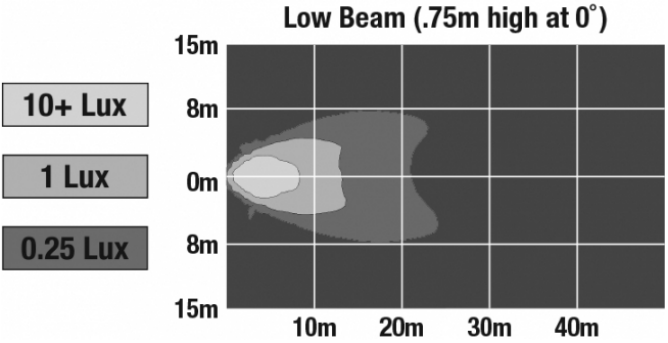

LED Headlights - Model 515

REGULATORY STANDARDS COMPLIANCE

Buy America Standards	ECE Reg 113
ECE Reg 6	ECE Reg 7
Eco Friendly	IEC IP67

PHOTOMETRIC SPECIFICATIONS

Raw Lumen Output	540 Lumens (Low Beam)
Effective Lumen Output	420 Lumens (Low Beam)
Nominal LED Color Temperature	5000 K
Beam Pattern(s)	Forward Lighting - Low Beam (ECE Left Hand) Forward Lighting - Low Beam (ECE Right Hand) Signalization - Front Position Signalization - Turn (Front) Signalization - Turn (Rear)

APPLICATIONS

Print date: 2018-07-22

© 2018 J.W. Speaker Corporation • Germantown, WI U.S.A.
www.jwspeaker.com • speaker@jwspeaker.com • 262.251.6660