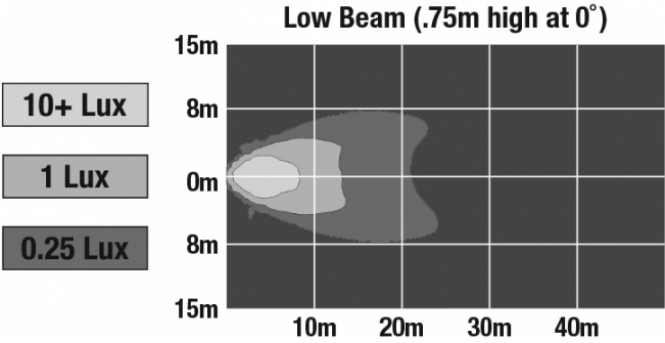

## PHOTOMETRIC SPECIFICATIONS

**Raw Lumen Output** 540 Lumens (Low Beam)  
**Effective Lumen Output** 420 Lumens (Low Beam)  
**Nominal LED Color Temperature** 5000 K  
**Beam Pattern(s)** Forward Lighting - Low Beam (ECE Left Hand)  
 Forward Lighting - Low Beam (ECE Right Hand)  
 Signalization - Front Position  
 Signalization - Turn (Front)  
 Signalization - Turn (Rear)