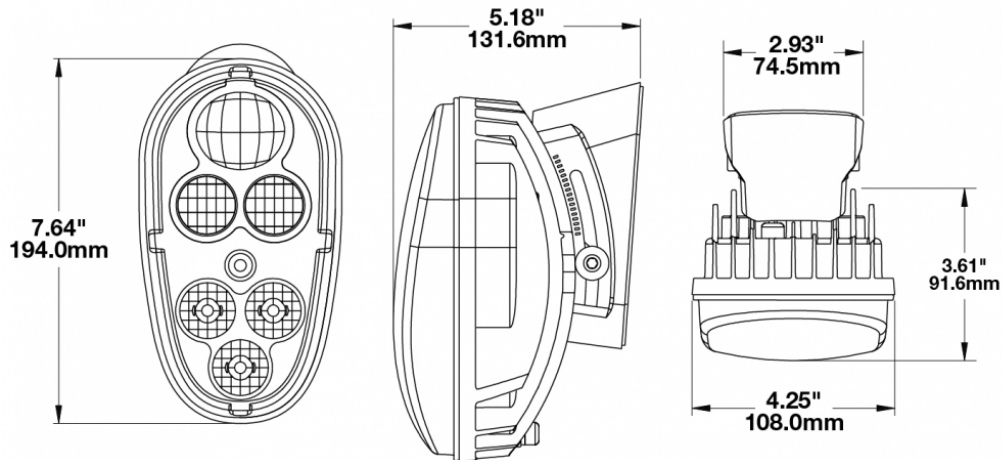

LED Headlights - Model 515

PRODUCT INFORMATION

Description	12-48V ECE LED Material Handling Headlight with Chrome Inner Bezel
Height	194.06 mm / 7.64 in
Width	107.95 mm / 4.25 in
Depth	131.57 mm / 5.18 in
Shape	Stylized
Outer Lens Material	Hardcoated Polycarbonate
Outer Lens Color	Clear
Housing Material	Die-Cast Aluminum
Housing Color	Black
Bezel Color	Chrome
Mounting Hardware Description	(x2) M6-1 x 25 Mounting Bolts
Mounting Type	Mounts to front of lift truck
Minimum Operating Temperature	-40 °C / -40 °F
Maximum Operating Temperature	65 °C / 149 °F
Connector or Wiring	Integrated 4-Pin Deutsch Weather-Proof Socket (DT04-4P)
Mating Connector	4-Pin Deutsch Weather-Proof Plug (DT06-4S)
Product Weight	2.14 lbs / 0.97 kgs
Shipping Weight	2.45 lbs / 1.11 kgs

PRODUCT DIMENSIONS

ELECTRICAL SPECIFICATIONS

Input Voltage	12-48V DC
Operating Voltage	9-60V DC
Transient Spike Protection	330V Peak @ 1 HZ-100 Pulses
White Wire	Front Position
Red Wire	Low Beam
Yellow Wire	Turn
Black Wire	Ground
Current Draw	0.60A @ 12V DC (Low Beam)
	0.30A @ 24V DC (Low Beam)
	0.20A @ 36V DC (Low Beam)
	0.15A @ 48V DC (Low Beam)
	0.05A @ 12V DC (Front Position)
	0.05A @ 24V DC (Front Position)
	0.05A @ 36V DC (Front Position)
	0.05A @ 48V DC (Front Position)
	1.45A @ 12V DC (Turn Signal)
	0.70A @ 24V DC (Turn Signal)
	0.45A @ 36V DC (Turn Signal)
	0.40A @ 48V DC (Turn Signal)

PHOTOMETRIC SPECIFICATIONS

Raw Lumen Output	540 Lumens (Low Beam)
Effective Lumen Output	420 Lumens (Low Beam)
Nominal LED Color Temperature	5000 K
Beam Pattern(s)	Forward Lighting - Low Beam (ECE Left Hand) Forward Lighting - Low Beam (ECE Right Hand) Signalization - Front Position Signalization - Turn (Front) Signalization - Turn (Rear)