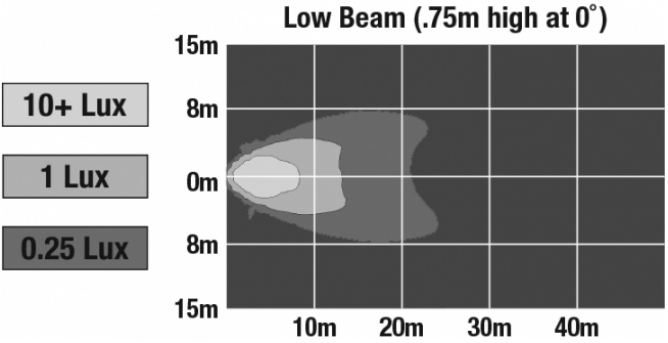

## PHOTOMETRIC SPECIFICATIONS

**Raw Lumen Output** 540 Lumens (Low Beam)  
**Effective Lumen Output** 420 Lumens (Low Beam)  
**Nominal LED Color Temperature** 5000 K  
**Beam Pattern(s)** Forward Lighting - Low Beam (ECE Left Hand)  
 Forward Lighting - Low Beam (ECE Right Hand)  
 Signalization - Front Position  
 Signalization - Turn (Front)  
 Signalization - Turn (Rear)