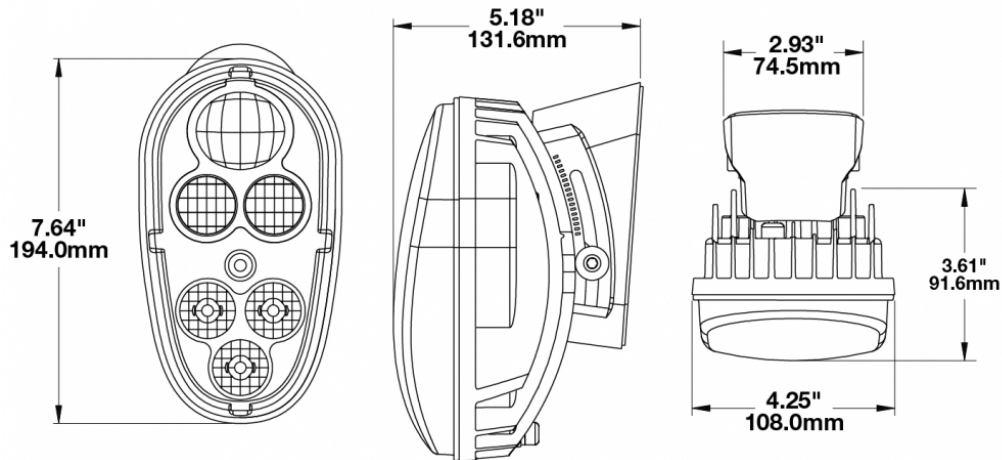

## PRODUCT INFORMATION

<b>Description</b>	12-48V ECE LED Material Handling Headlight with Chrome Inner Bezel
<b>Height</b>	194.06 mm / 7.64 in
<b>Width</b>	107.95 mm / 4.25 in
<b>Depth</b>	131.57 mm / 5.18 in
<b>Shape</b>	Stylized
<b>Outer Lens Material</b>	Hardcoated Polycarbonate
<b>Outer Lens Color</b>	Clear
<b>Housing Material</b>	Die-Cast Aluminum
<b>Housing Color</b>	Black
<b>Bezel Color</b>	Chrome
<b>Mounting Hardware Description</b>	(x2) M6-1 x 25 Mounting Bolts
<b>Mounting Type</b>	Mounts to front of lift truck
<b>Minimum Operating Temperature</b>	-40 °C / -40 °F
<b>Maximum Operating Temperature</b>	65 °C / 149 °F
<b>Connector or Wiring</b>	Integrated 4-Pin Deutsch Weather-Proof Socket (DT04-4P)
<b>Mating Connector</b>	4-Pin Deutsch Weather-Proof Plug (DT06-4S)
<b>Product Weight</b>	2.14 lbs / 0.97 kgs
<b>Shipping Weight</b>	2.45 lbs / 1.11 kgs

## PRODUCT DIMENSIONS