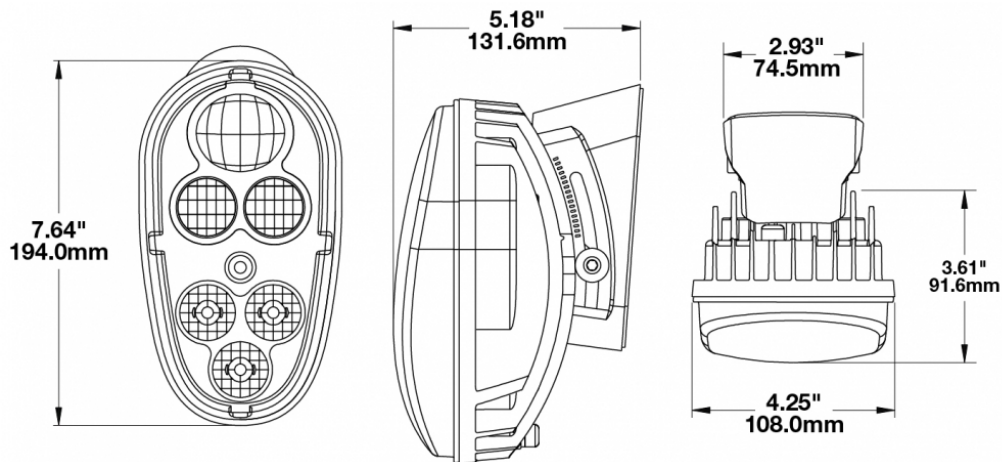

## PRODUCT INFORMATION

<b>Description</b>	12-48V ECE LED Material Handling Headlight with Chrome Inner Bezel
<b>Height</b>	194.06 mm / 7.64 in
<b>Width</b>	107.95 mm / 4.25 in
<b>Depth</b>	131.57 mm / 5.18 in
<b>Shape</b>	Stylized
<b>Outer Lens Material</b>	Hardcoated Polycarbonate
<b>Outer Lens Color</b>	Clear
<b>Housing Material</b>	Die-Cast Aluminum
<b>Housing Color</b>	Black
<b>Bezel Color</b>	Chrome
<b>Mounting Hardware Description</b>	(x2) M6-1 x 25 Mounting Bolts
<b>Mounting Type</b>	Mounts to front of lift truck
<b>Minimum Operating Temperature</b>	-40 °C / -40 °F
<b>Maximum Operating Temperature</b>	65 °C / 149 °F
<b>Connector or Wiring</b>	Integrated 4-Pin Deutsch Weather-Proof Socket (DT04-4P)
<b>Mating Connector</b>	4-Pin Deutsch Weather-Proof Plug (DT06-4S)
<b>Product Weight</b>	2.14 lbs / 0.97 kgs

## PRODUCT DIMENSIONS