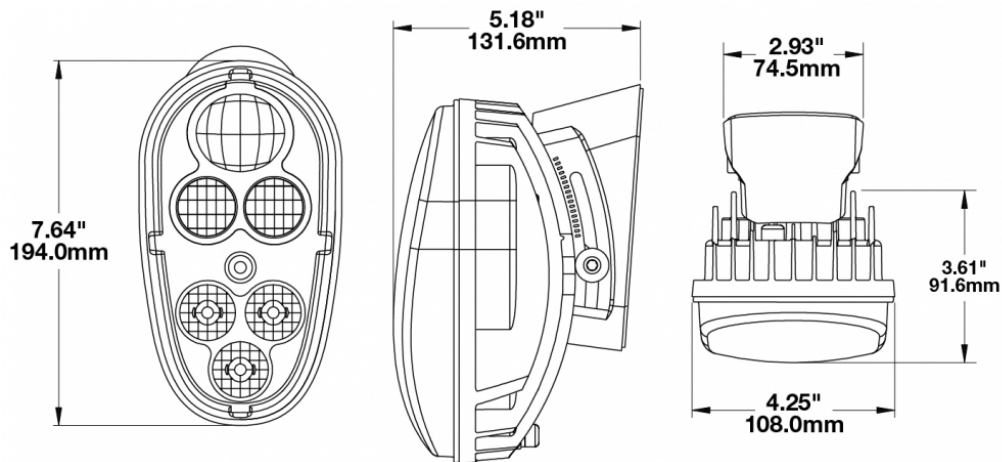

## PRODUCT INFORMATION

<b>Description</b>	12-48V ECE LED Material Handling Headlight with Chrome Inner Bezel
<b>Height</b>	194.06 mm / 7.64 in
<b>Width</b>	107.95 mm / 4.25 in
<b>Depth</b>	131.57 mm / 5.18 in
<b>Shape</b>	Stylized
<b>Outer Lens Material</b>	Hardcoated Polycarbonate
<b>Outer Lens Color</b>	Clear
<b>Housing Material</b>	Die-Cast Aluminum
<b>Housing Color</b>	Black
<b>Bezel Color</b>	Chrome
<b>Mounting Hardware Description</b>	(x2) M6-1 x 25 Mounting Bolts
<b>Mounting Type</b>	Mounts to front of lift truck
<b>Minimum Operating Temperature</b>	-40 °C / -40 °F
<b>Maximum Operating Temperature</b>	65 °C / 149 °F
<b>Connector or Wiring</b>	Integrated 4-Pin Deutsch Weather-Proof Socket (DT04-4P)
<b>Mating Connector</b>	4-Pin Deutsch Weather-Proof Plug (DT06-4S)
<b>Product Weight</b>	2.14 lbs / 0.97 kgs
<b>Shipping Weight</b>	2.45 lbs / 1.11 kgs

## PRODUCT DIMENSIONS