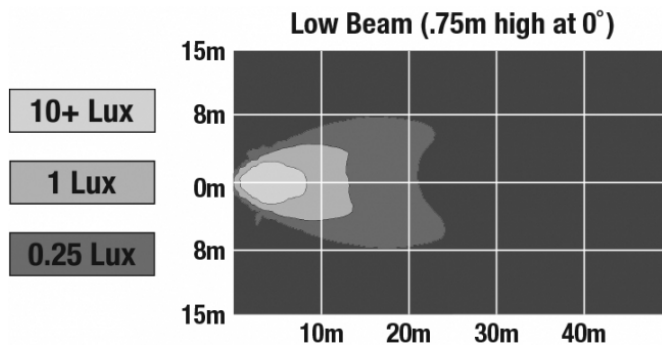

LED Headlights - Model 515

PRODUCT INFORMATION

Description	12-48V ECE LED Material Handling Headlight with Chrome Inner Bezel
Height	194.06 mm / 7.64 in
Width	107.95 mm / 4.25 in
Depth	131.57 mm / 5.18 in
Shape	Stylized
Outer Lens Material	Hardcoated Polycarbonate
Outer Lens Color	Clear
Housing Material	Die-Cast Aluminum
Housing Color	Black
Bezel Color	Chrome
Mounting Hardware Description	(x2) M6-1 x 25 Mounting Bolts
Mounting Type	Mounts to front of lift truck
Minimum Operating Temperature	-40 °C / -40 °F
Maximum Operating Temperature	65 °C / 149 °F
Connector or Wiring	Integrated 4-Pin Deutsch Weather-Proof Socket (DT04-4P)
Mating Connector	4-Pin Deutsch Weather-Proof Plug (DT06-4S)
Product Weight	2.14 lbs / 0.97 kgs

PHOTOMETRIC SPECIFICATIONS

Raw Lumen Output	540 Lumens (Low Beam)
Effective Lumen Output	420 Lumens (Low Beam)
Nominal LED Color Temperature	5000 K
Beam Pattern(s)	Forward Lighting - Low Beam (ECE Left Hand) Forward Lighting - Low Beam (ECE Right Hand) Signalization - Front Position Signalization - Turn (Front) Signalization - Turn (Rear)