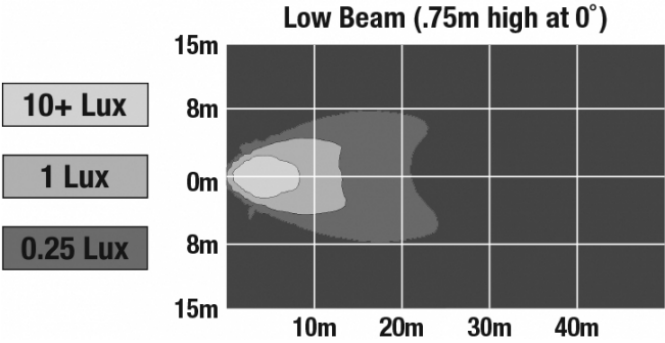

PHOTOMETRIC SPECIFICATIONS

Raw Lumen Output	540 Lumens (Low Beam)
Effective Lumen Output	420 Lumens (Low Beam)
Nominal LED Color Temperature	5000 K
Beam Pattern(s)	Forward Lighting - Low Beam (ECE Left Hand) Forward Lighting - Low Beam (ECE Right Hand) Signalization - Front Position Signalization - Turn (Front) Signalization - Turn (Rear)