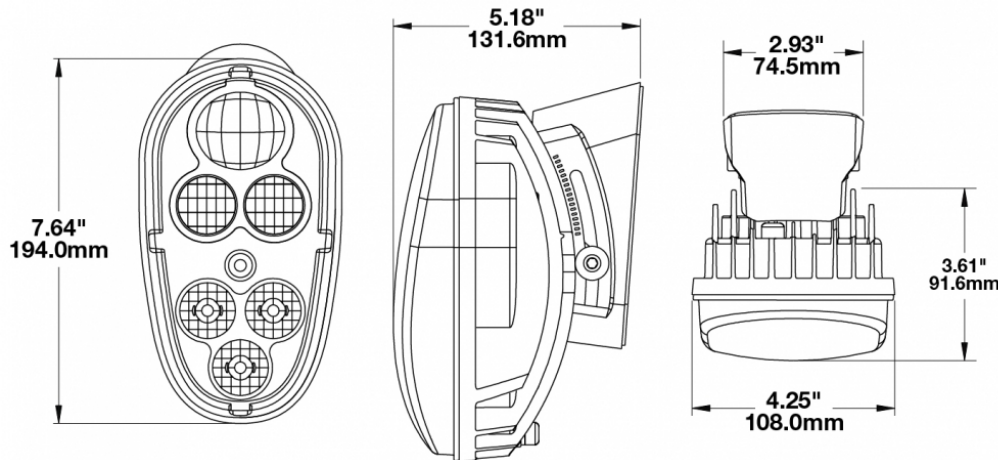

## PRODUCT INFORMATION

<b>Description</b>	12-48V ECE LED Material Handling Headlight with Black Inner Bezel
<b>Height</b>	194.06 mm / 7.64 in
<b>Width</b>	107.95 mm / 4.25 in
<b>Depth</b>	131.57 mm / 5.18 in
<b>Shape</b>	Stylized
<b>Outer Lens Material</b>	Hardcoated Polycarbonate
<b>Outer Lens Color</b>	Clear
<b>Housing Material</b>	Die-Cast Aluminum
<b>Housing Color</b>	Black
<b>Bezel Color</b>	Black
<b>Mounting Hardware Description</b>	(x2) M6-1 x 25 Mounting Bolts
<b>Mounting Type</b>	Mounts to front of lift truck
<b>Minimum Operating Temperature</b>	-40 °C / -40 °F
<b>Maximum Operating Temperature</b>	65 °C / 149 °F
<b>Connector or Wiring</b>	Integrated 4-Pin Deutsch Weather-Proof Socket (DT04-4P)
<b>Mating Connector</b>	4-Pin Deutsch Weather-Proof Plug (DT06-4S)
<b>Product Weight</b>	2.14 lbs / 0.97 kgs

## PRODUCT DIMENSIONS