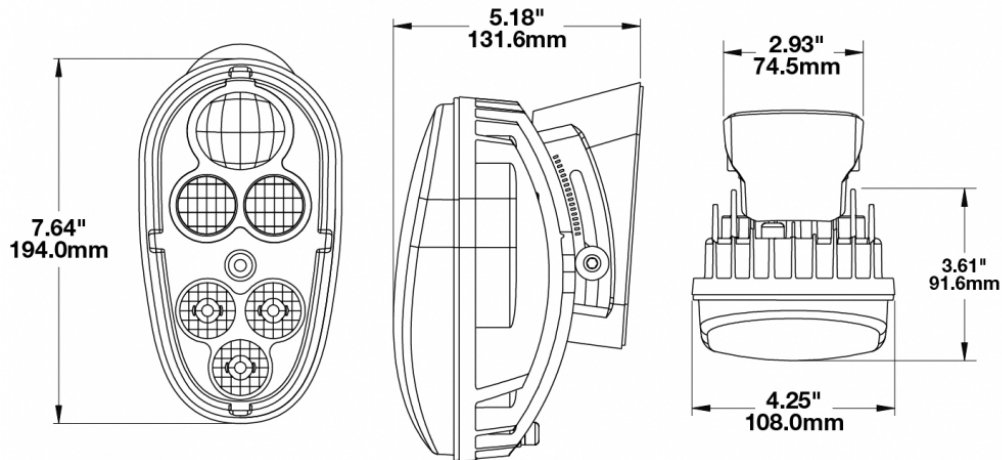

LED Headlights - Model 515

PRODUCT INFORMATION

Description	12-48V ECE LED Material Handling Headlight with Black Inner Bezel
Height	194.06 mm / 7.64 in
Width	107.95 mm / 4.25 in
Depth	131.57 mm / 5.18 in
Shape	Stylized
Outer Lens Material	Hardcoated Polycarbonate
Outer Lens Color	Clear
Housing Material	Die-Cast Aluminum
Housing Color	Black
Bezel Color	Black
Mounting Hardware Description	(x2) M6-1 x 25 Mounting Bolts
Mounting Type	Mounts to front of lift truck
Minimum Operating Temperature	-40 °C / -40 °F
Maximum Operating Temperature	65 °C / 149 °F
Connector or Wiring	Integrated 4-Pin Deutsch Weather-Proof Socket (DT04-4P)
Mating Connector	4-Pin Deutsch Weather-Proof Plug (DT06-4S)
Product Weight	2.14 lbs / 0.97 kgs
Shipping Weight	2.45 lbs / 1.11 kgs

PRODUCT DIMENSIONS

ELECTRICAL SPECIFICATIONS

Input Voltage	12-48V DC
Operating Voltage	9-60V DC
Transient Spike Protection	330V Peak @ 1 HZ-100 Pulses
White Wire	Front Position
Red Wire	Low Beam
Yellow Wire	Turn
Black Wire	Ground
Current Draw	0.60A @ 12V DC (Low Beam)
	0.30A @ 24V DC (Low Beam)
	0.20A @ 36V DC (Low Beam)
	0.15A @ 48V DC (Low Beam)
	0.05A @ 12V DC (Front Position)
	0.05A @ 24V DC (Front Position)
	0.05A @ 36V DC (Front Position)
	0.05A @ 48V DC (Front Position)
	1.45A @ 12V DC (Turn Signal)
	0.70A @ 24V DC (Turn Signal)
	0.45A @ 36V DC (Turn Signal)
	0.40A @ 48V DC (Turn Signal)

PHOTOMETRIC SPECIFICATIONS

Raw Lumen Output	540 Lumens (Low Beam)
Effective Lumen Output	420 Lumens (Low Beam)
Nominal LED Color Temperature	5000 K
Beam Pattern(s)	Forward Lighting - Low Beam (ECE Left Hand) Forward Lighting - Low Beam (ECE Right Hand) Signalization - Front Position Signalization - Turn (Front) Signalization - Turn (Rear)

12-48V ECE LED
Material Handling
Headlight with Chrome
Inner Bezel