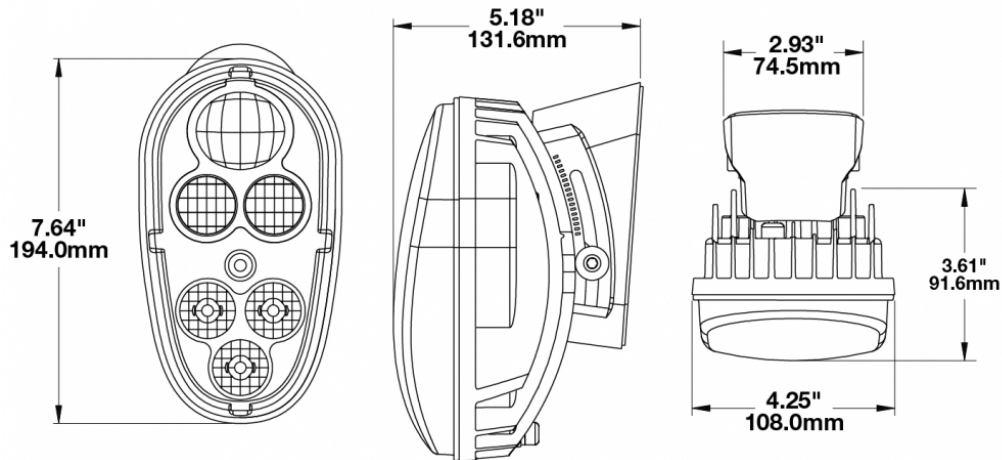

LED Headlights - Model 515

PRODUCT DIMENSIONS

ELECTRICAL SPECIFICATIONS

Input Voltage	12-48V DC
Operating Voltage	9-60V DC
Transient Spike Protection	330V Peak @ 1 HZ-100 Pulses
White Wire	Front Position
Red Wire	Low Beam
Yellow Wire	Turn
Black Wire	Ground
Current Draw	0.60A @ 12V DC (Low Beam)
	0.30A @ 24V DC (Low Beam)
	0.20A @ 36V DC (Low Beam)
	0.15A @ 48V DC (Low Beam)
	0.05A @ 12V DC (Front Position)
	0.05A @ 24V DC (Front Position)
	0.05A @ 36V DC (Front Position)
	0.05A @ 48V DC (Front Position)
	1.45A @ 12V DC (Turn Signal)
	0.70A @ 24V DC (Turn Signal)
	0.45A @ 36V DC (Turn Signal)
	0.40A @ 48V DC (Turn Signal)

Print date: 2018-02-25

© 2018 J.W. Speaker Corporation • Germantown, WI U.S.A.
www.jwspeaker.com • speaker@jwspeaker.com • 262.251.6660