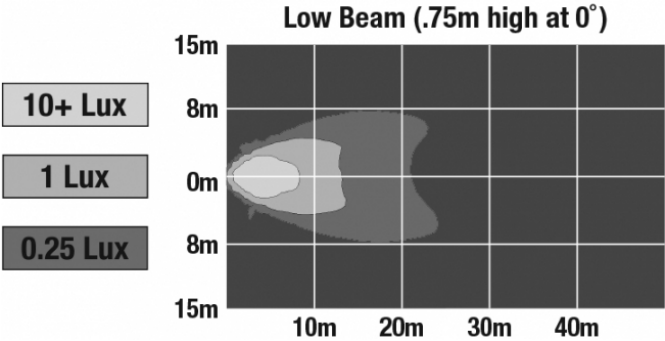

## PHOTOMETRIC SPECIFICATIONS

**Raw Lumen Output** 540 Lumens (Low Beam)  
**Effective Lumen Output** 420 Lumens (Low Beam)  
**Nominal LED Color Temperature** 5000 K  
**Beam Pattern(s)** Forward Lighting - Low Beam (ECE Left Hand)  
 Forward Lighting - Low Beam (ECE Right Hand)  
 Signalization - Front Position  
 Signalization - Turn (Front)  
 Signalization - Turn (Rear)