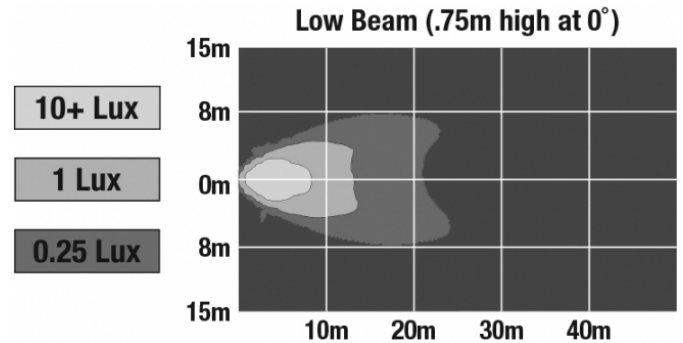

## PHOTOMETRIC SPECIFICATIONS

<b>Raw Lumen Output</b>	540 Lumens (Low Beam)
<b>Effective Lumen Output</b>	420 Lumens (Low Beam)
<b>Nominal LED Color Temperature</b>	5000 K
<b>Beam Pattern(s)</b>	Forward Lighting - Low Beam (ECE Left Hand) Forward Lighting - Low Beam (ECE Right Hand) Signalization - Front Position Signalization - Turn (Front) Signalization - Turn (Rear)