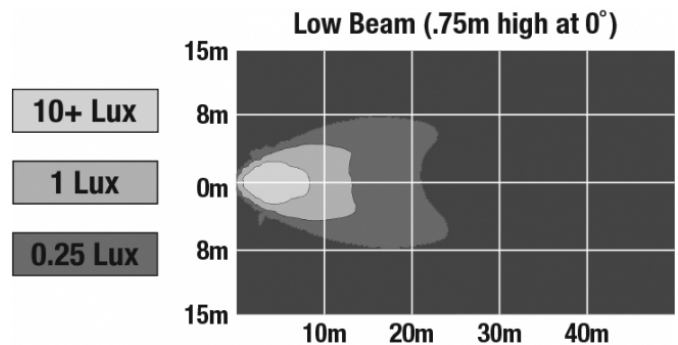

PHOTOMETRIC SPECIFICATIONS

Raw Lumen Output	540 Lumens (Low Beam)
Effective Lumen Output	420 Lumens (Low Beam)
Nominal LED Color Temperature	5000 K
Beam Pattern(s)	Forward Lighting - Low Beam (ECE Left Hand) Forward Lighting - Low Beam (ECE Right Hand) Signalization - Front Position Signalization - Turn (Front) Signalization - Turn (Rear)