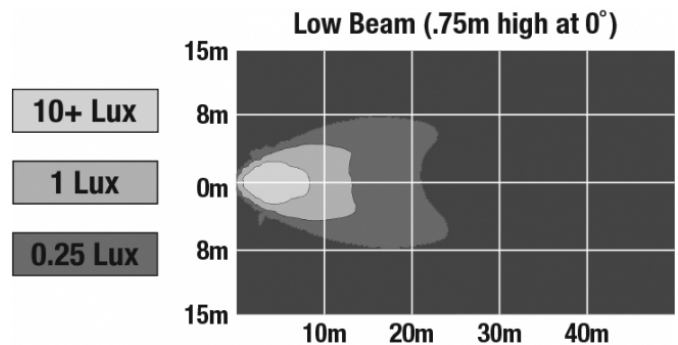

APPLICATIONS

Print date: 2017-11-23

© 2017 J.W. Speaker Corporation • Germantown, WI U.S.A.
www.jwspeaker.com • speaker@jwspeaker.com • 262.251.6660