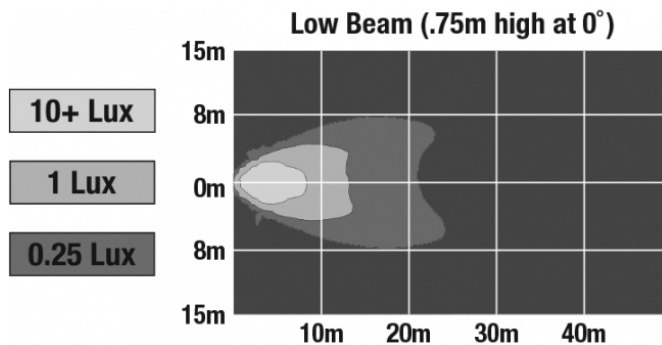

PHOTOMETRIC SPECIFICATIONS

Raw Lumen Output	540 Lumens (Low Beam)
Effective Lumen Output	420 Lumens (Low Beam)
Nominal LED Color Temperature	5000 K
Beam Pattern(s)	Forward Lighting - Low Beam (ECE Left Hand) Forward Lighting - Low Beam (ECE Right Hand) Signalization - Front Position Signalization - Turn (Front) Signalization - Turn (Rear)