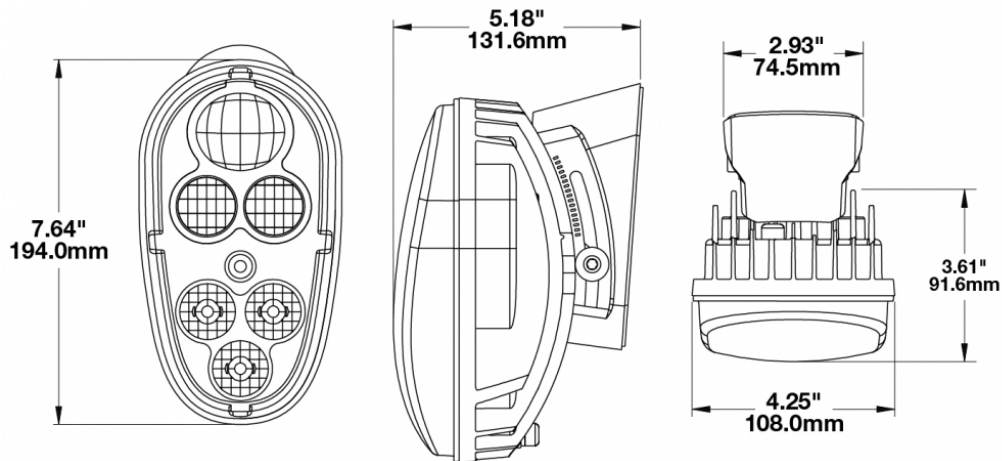

## PRODUCT INFORMATION

---

<b>Description</b>	12-48V ECE LED Material Handling Headlight with Black Inner Bezel
<b>Height</b>	194.06 mm / 7.64 in
<b>Width</b>	107.95 mm / 4.25 in
<b>Depth</b>	131.57 mm / 5.18 in
<b>Shape</b>	Stylized
<b>Outer Lens Material</b>	Hardcoated Polycarbonate
<b>Outer Lens Color</b>	Clear
<b>Housing Material</b>	Die-Cast Aluminum
<b>Housing Color</b>	Black
<b>Bezel Color</b>	Black
<b>Mounting Hardware Description</b>	(x2) M6-1 x 25 Mounting Bolts
<b>Mounting Type</b>	Mounts to front of lift truck
<b>Minimum Operating Temperature</b>	-40 °C / -40 °F
<b>Maximum Operating Temperature</b>	65 °C / 149 °F
<b>Connector or Wiring</b>	Integrated 4-Pin Deutsch Weather-Proof Socket (DT04-4P)
<b>Mating Connector</b>	4-Pin Deutsch Weather-Proof Plug (DT06-4S)
<b>Product Weight</b>	2.14 lbs / 0.97 kgs
<b>Shipping Weight</b>	2.45 lbs / 1.11 kgs

## PRODUCT DIMENSIONS