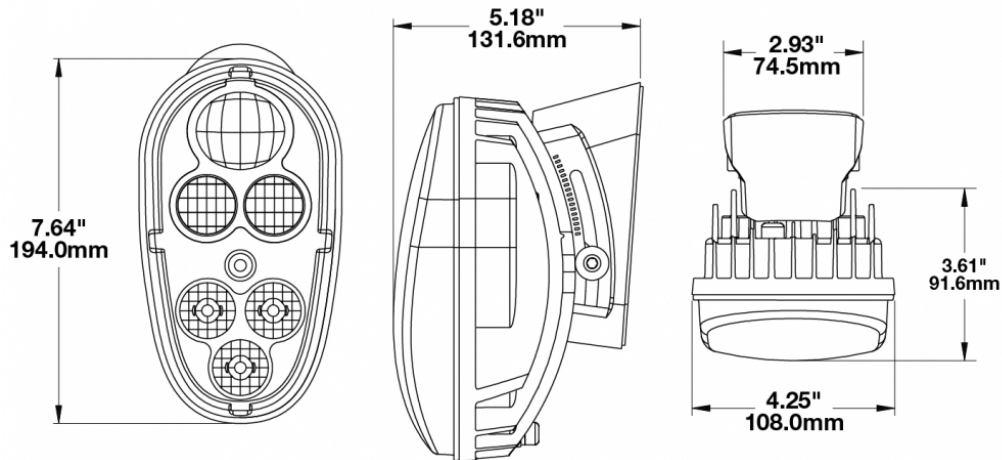

## PRODUCT INFORMATION

<b>Description</b>	12-48V ECE LED Material Handling Headlight with Black Inner Bezel
<b>Height</b>	194.06 mm / 7.64 in
<b>Width</b>	107.95 mm / 4.25 in
<b>Depth</b>	131.57 mm / 5.18 in
<b>Shape</b>	Stylized
<b>Outer Lens Material</b>	Hardcoated Polycarbonate
<b>Outer Lens Color</b>	Clear
<b>Housing Material</b>	Die-Cast Aluminum
<b>Housing Color</b>	Black
<b>Bezel Color</b>	Black
<b>Mounting Hardware Description</b>	(x2) M6-1 x 25 Mounting Bolts
<b>Mounting Type</b>	Mounts to front of lift truck
<b>Minimum Operating Temperature</b>	-40 °C / -40 °F
<b>Maximum Operating Temperature</b>	65 °C / 149 °F
<b>Connector or Wiring</b>	Integrated 4-Pin Deutsch Weather-Proof Socket (DT04-4P)
<b>Mating Connector</b>	4-Pin Deutsch Weather-Proof Plug (DT06-4S)
<b>Product Weight</b>	2.14 lbs / 0.97 kgs

## PRODUCT DIMENSIONS