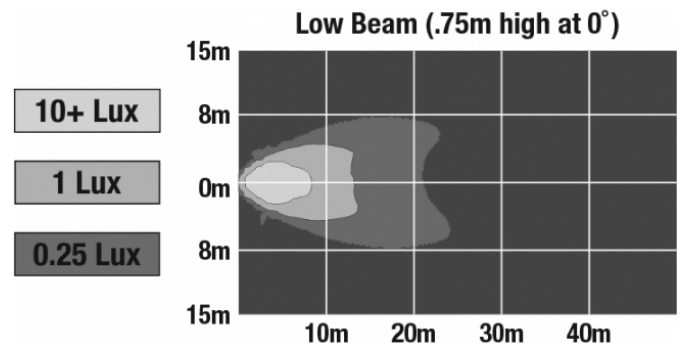

PHOTOMETRIC SPECIFICATIONS

Raw Lumen Output	540 Lumens (Low Beam)
Effective Lumen Output	420 Lumens (Low Beam)
Nominal LED Color Temperature	5000 K
Beam Pattern(s)	Forward Lighting - Low Beam (ECE Left Hand) Forward Lighting - Low Beam (ECE Right Hand) Signalization - Front Position Signalization - Turn (Front) Signalization - Turn (Rear)