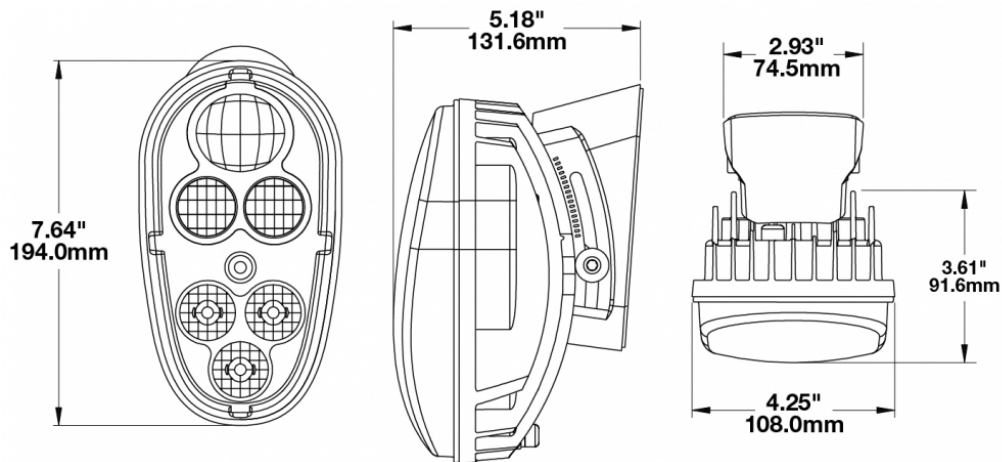

LED Headlights - Model 515

PRODUCT INFORMATION

Description	12-48V ECE LED Material Handling Headlight with Black Inner Bezel
Height	194.06 mm / 7.64 in
Width	107.95 mm / 4.25 in
Depth	131.57 mm / 5.18 in
Shape	Stylized
Outer Lens Material	Hardcoated Polycarbonate
Outer Lens Color	Clear
Housing Material	Die-Cast Aluminum
Housing Color	Black
Bezel Color	Black
Mounting Hardware Description	(x2) M6-1 x 25 Mounting Bolts
Mounting Type	Mounts to front of lift truck
Minimum Operating Temperature	-40 °C / -40 °F
Maximum Operating Temperature	65 °C / 149 °F
Connector or Wiring	Integrated 4-Pin Deutsch Weather-Proof Socket (DT04-4P)
Mating Connector	4-Pin Deutsch Weather-Proof Plug (DT06-4S)
Product Weight	2.14 lbs / 0.97 kgs

PRODUCT DIMENSIONS

ELECTRICAL SPECIFICATIONS

Input Voltage	12-48V DC
Operating Voltage	9-60V DC
Transient Spike Protection	330V Peak @ 1 HZ-100 Pulses
White Wire	Front Position
Red Wire	Low Beam
Yellow Wire	Turn
Black Wire	Ground
Current Draw	0.60A @ 12V DC (Low Beam)
	0.30A @ 24V DC (Low Beam)
	0.20A @ 36V DC (Low Beam)
	0.15A @ 48V DC (Low Beam)
	0.05A @ 12V DC (Front Position)
	0.05A @ 24V DC (Front Position)
	0.05A @ 36V DC (Front Position)
	0.05A @ 48V DC (Front Position)
	1.45A @ 12V DC (Turn Signal)
	0.70A @ 24V DC (Turn Signal)
	0.45A @ 36V DC (Turn Signal)
	0.40A @ 48V DC (Turn Signal)

PHOTOMETRIC SPECIFICATIONS

Raw Lumen Output	540 Lumens (Low Beam)
Effective Lumen Output	420 Lumens (Low Beam)
Nominal LED Color Temperature	5000 K
Beam Pattern(s)	Forward Lighting - Low Beam (ECE Left Hand) Forward Lighting - Low Beam (ECE Right Hand) Signalization - Front Position Signalization - Turn (Front) Signalization - Turn (Rear)