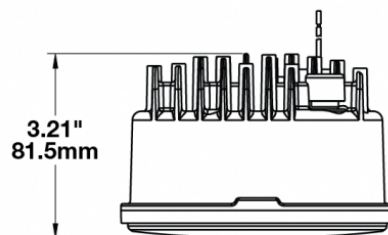

PRODUCT DIMENSIONS

Print date: 2018-10-22

© 2018 J.W. Speaker Corporation • Germantown, WI U.S.A.
www.jwspeaker.com • speaker@jwspeaker.com • 262.251.6660

J.W. SPEAKER
Engineered. Lighting. Solutions.