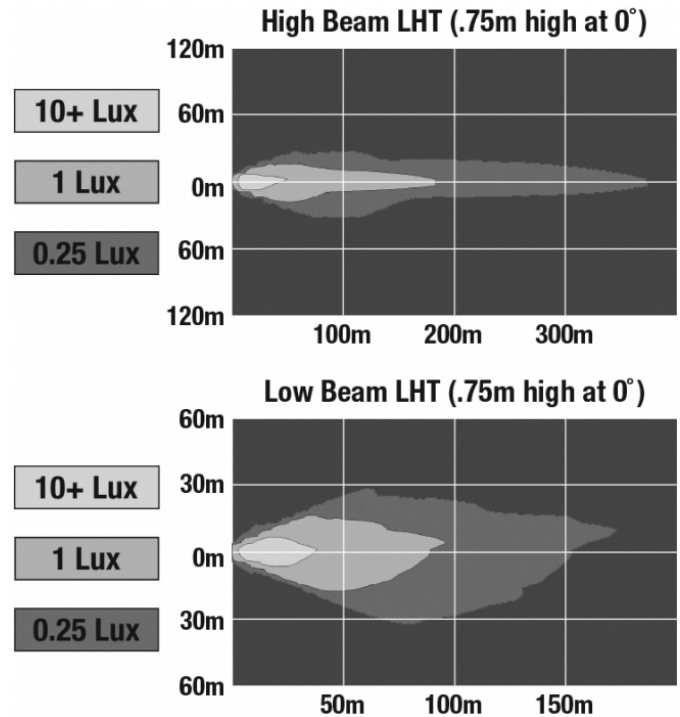

LED Headlights - Model 6130 Evolution

PRODUCT INFORMATION

Description	12-24V ECE LED LHT High & Low Beam Headlight
Height	120.40 mm / 4.74 in
Width	120.40 mm / 4.74 in
Depth	81.53 mm / 3.21 in
Shape	Round
Outer Lens Material	Polycarbonate
Outer Lens Color	Clear
Housing Material	Aluminum
Housing Color	Black
Bezel Color	Black
Connector or Wiring	12" Flying Leads
Mating Connector	n/a
Product Weight	1.50 lbs / 0.68 kgs
Shipping Weight	2.00 lbs / 0.91 kgs

ELECTRICAL SPECIFICATIONS

Input Voltage	12-24V DC
Operating Voltage	10-30V DC
Transient Spike Protection	150V Peak @ 1 HZ-100 Pulses
Black Wire	Ground
Yellow Wire	Low Beam
White Wire	High Beam
Red Wire	Front Position
Current Draw	3.00A @ 12V DC (High Beam) 1.43A @ 24V DC (High beam) 2.30A @ 12V DC (Low Beam) 1.01A @ 24V DC (Low Beam) 0.12A @ 12V DC (Front Position) 0.09A @ 24V DC (Front Position)

LED Headlights - Model 6130 Evolution

PHOTOMETRIC SPECIFICATIONS

Raw Lumen Output	2,230 (High Beam); 1,330 (Low Beam)
Effective Lumen Output	840 (High Beam); 440 (Low Beam)
Beam Pattern(s)	Forward Lighting - High Beam (DOT/ECE) Forward Lighting - Low Beam (ECE Left Hand) Signalization - Front Position