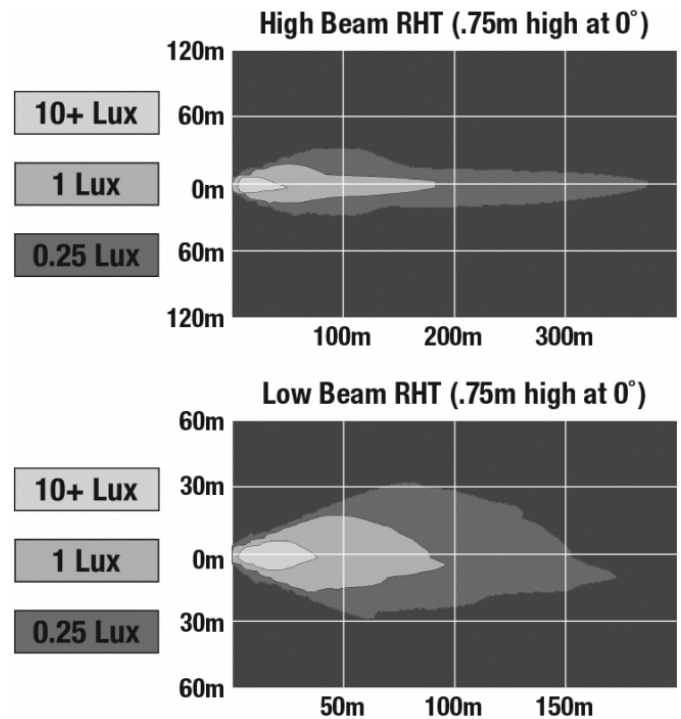

LED Headlights - Model 6130 Evolution

PRODUCT INFORMATION

Description	12-24V DOT/ECE LED RHT High & Low Beam Headlight
Height	120.40 mm / 4.74 in
Width	120.40 mm / 4.74 in
Depth	81.53 mm / 3.21 in
Shape	Round
Outer Lens Material	Polycarbonate
Outer Lens Color	Clear
Housing Material	Aluminum
Housing Color	Black
Bezel Color	Black
Connector or Wiring	12" Flying Leads
Mating Connector	n/a
Product Weight	1.50 lbs / 0.68 kgs
Shipping Weight	1.68 lbs / 0.76 kgs

ELECTRICAL SPECIFICATIONS

Input Voltage	12-24V DC
Operating Voltage	10-30V DC
Transient Spike Protection	150V Peak @ 1 HZ-100 Pulses
Black Wire	Ground
Yellow Wire	Low Beam
White Wire	High Beam
Red Wire	Front Position
Current Draw	3.00A @ 12V DC (High Beam) 1.43A @ 24V DC (High Beam) 2.30A @ 12V DC (Low Beam) 1.01A @ 24V DC (Low Beam) 0.12A @ 12V DC (Front Position) 0.09A @ 24V DC (Front Position)

LED Headlights - Model 6130 Evolution

PHOTOMETRIC SPECIFICATIONS

Raw Lumen Output	2,230 (High Beam); 1,330 (Low Beam)
Effective Lumen Output	840 (High Beam); 440 (Low Beam)
Beam Pattern(s)	Forward Lighting - High Beam (DOT/ECE) Forward Lighting - Low Beam (ECE Right Hand) Signalization - Front Position