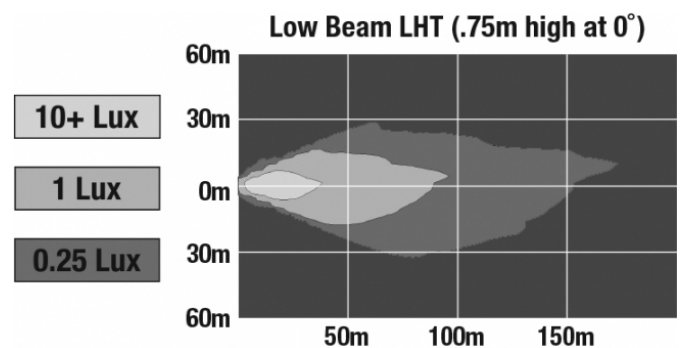

LED Headlights - Model 6130 Evolution

PRODUCT INFORMATION

Description	12-24V ECE LED LHT Low Beam Headlight
Height	120.40 mm / 4.74 in
Width	120.40 mm / 4.74 in
Depth	81.53 mm / 3.21 in
Shape	Round
Outer Lens Material	Polycarbonate
Outer Lens Color	Clear
Housing Material	Aluminum
Housing Color	Black
Bezel Color	Black
Connector or Wiring	12" Flying Leads
Mating Connector	n/a
Product Weight	1.35 lbs / 0.61 kgs
Shipping Weight	1.85 lbs / 0.84 kgs

REGULATORY STANDARDS COMPLIANCE

Buy America Standards
ECE Reg 87
IEC IP67

ECE Reg 112
Eco Friendly

PHOTOMETRIC SPECIFICATIONS

Raw Lumen Output	1,690 (Low Beam)
Effective Lumen Output	640 (Low Beam)
Beam Pattern(s)	Forward Lighting - Daytime Running Light Forward Lighting - Low Beam (ECE Left Hand)