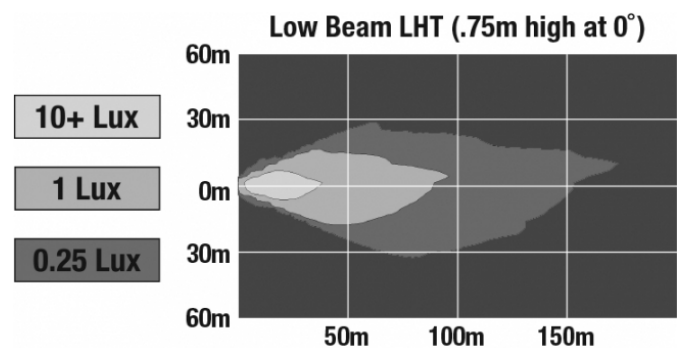

LED Headlights - Model 6130 Evolution

PRODUCT INFORMATION

Description	12-24V ECE LED LHT Low Beam Headlight
Height	120.40 mm / 4.74 in
Width	120.40 mm / 4.74 in
Depth	81.53 mm / 3.21 in
Shape	Round
Outer Lens Material	Polycarbonate
Outer Lens Color	Clear
Housing Material	Aluminum
Housing Color	Black
Bezel Color	Black
Connector or Wiring	12" Flying Leads
Mating Connector	n/a
Product Weight	1.35 lbs / 0.61 kgs
Shipping Weight	1.85 lbs / 0.84 kgs

REGULATORY STANDARDS COMPLIANCE

Buy America Standards
ECE Reg 87
IEC IP67

ECE Reg 112
Eco Friendly

PHOTOMETRIC SPECIFICATIONS

Raw Lumen Output	1,690 (Low Beam)
Effective Lumen Output	640 (Low Beam)
Beam Pattern(s)	Forward Lighting - Daytime Running Light Forward Lighting - Low Beam (ECE Left Hand)