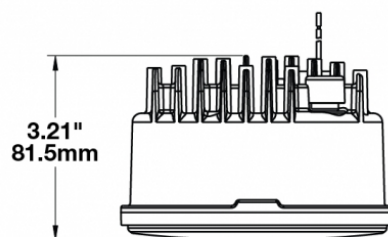

PRODUCT DIMENSIONS

Print date: 2018-10-19

© 2018 J.W. Speaker Corporation • Germantown, WI U.S.A.
www.jwspeaker.com • speaker@jwspeaker.com • 262.251.6660

J.W. SPEAKER
Engineered. Lighting. Solutions.