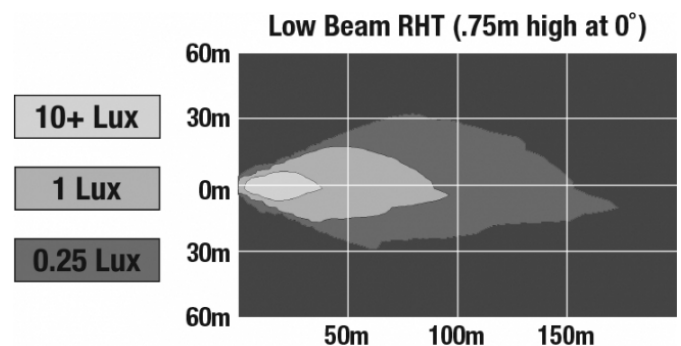

LED Headlights - Model 6130 Evolution

PRODUCT INFORMATION

Description	12-24V DOT/ECE LED RHT Low Beam Headlight
Height	120.40 mm / 4.74 in
Width	120.40 mm / 4.74 in
Depth	81.53 mm / 3.21 in
Shape	Round
Outer Lens Material	Polycarbonate
Outer Lens Color	Clear
Housing Material	Aluminum
Housing Color	Black
Bezel Color	Black
Connector or Wiring	12" Flying Leads
Mating Connector	n/a
Product Weight	1.35 lbs / 0.61 kgs
Shipping Weight	1.85 lbs / 0.84 kgs

ELECTRICAL SPECIFICATIONS

Input Voltage	12-24V DC
Operating Voltage	10-30V DC
Black Wire	Ground
Yellow Wire	DRL
White Wire	Low Beam
Current Draw	2.07A @ 12V DC (Low Beam) 0.96A @ 24V DC (Low Beam) 0.44A @ 12V DC (DRL) 0.24A @ 24V DC (DRL)

REGULATORY STANDARDS COMPLIANCE

Buy America Standards	ECE Reg 112
ECE Reg 87	Eco Friendly
FMVSS 108 Table XIX	IEC IP67

PHOTOMETRIC SPECIFICATIONS

Raw Lumen Output	1,690 (Low Beam)
Effective Lumen Output	640 (Low Beam)
Candela Output	40,585 (High Beam); 17,852 (Low Beam)
Beam Pattern(s)	Forward Lighting - Daytime Running Light Forward Lighting - Low Beam (ECE Right Hand)