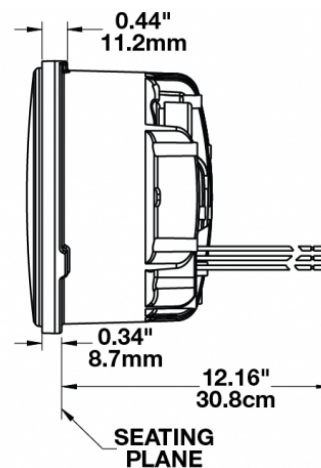

PRODUCT DIMENSIONS

Print date: 2018-01-16

© 2018 J.W. Speaker Corporation • Germantown, WI U.S.A.
www.jwspeaker.com • speaker@jwspeaker.com • 262.251.6660

J.W. SPEAKER
Engineered. Lighting. Solutions.