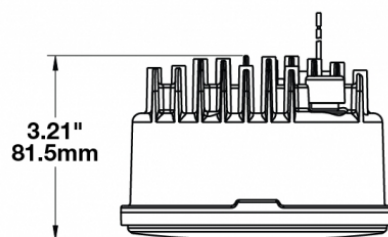

PRODUCT DIMENSIONS

Print date: 2018-01-16

© 2018 J.W. Speaker Corporation • Germantown, WI U.S.A.
www.jwspeaker.com • speaker@jwspeaker.com • 262.251.6660

J.W. SPEAKER
Engineered. Lighting. Solutions.