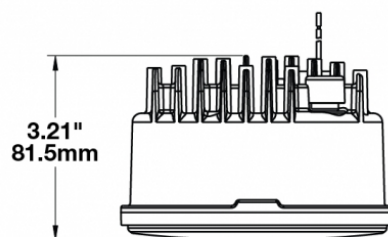

PRODUCT DIMENSIONS

Print date: 2020-04-02

© 2020 J.W. Speaker Corporation • Germantown, WI U.S.A.
www.jwspeaker.com • speaker@jwspeaker.com • 262.251.6660