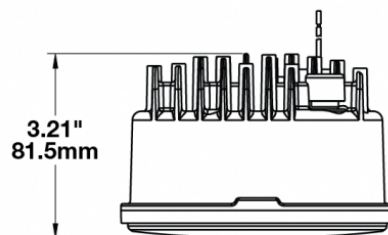

PRODUCT DIMENSIONS

Print date: 2018-08-16

© 2018 J.W. Speaker Corporation • Germantown, WI U.S.A.
www.jwspeaker.com • speaker@jwspeaker.com • 262.251.6660

J.W. SPEAKER
Engineered. Lighting. Solutions.