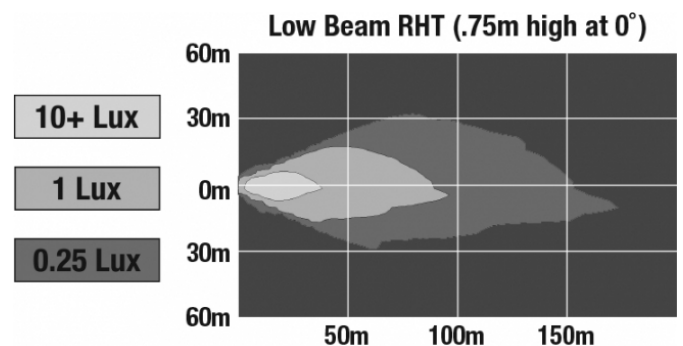

## PRODUCT INFORMATION

<b>Description</b>	12-24V DOT/ECE LED RHT Low Beam Headlight
<b>Height</b>	120.40 mm / 4.74 in
<b>Width</b>	120.40 mm / 4.74 in
<b>Depth</b>	81.53 mm / 3.21 in
<b>Shape</b>	Round
<b>Outer Lens Material</b>	Polycarbonate
<b>Outer Lens Color</b>	Clear
<b>Housing Material</b>	Aluminum
<b>Housing Color</b>	Black
<b>Bezel Color</b>	Black
<b>Connector or Wiring</b>	12" Flying Leads
<b>Mating Connector</b>	n/a
<b>Product Weight</b>	1.50 lbs / 0.68 kgs
<b>Shipping Weight</b>	1.68 lbs / 0.76 kgs

## ELECTRICAL SPECIFICATIONS

<b>Input Voltage</b>	12-24V DC
<b>Operating Voltage</b>	10-30V DC
<b>Black Wire</b>	Ground
<b>Yellow Wire</b>	DRL
<b>White Wire</b>	Low Beam
<b>Current Draw</b>	2.07A @ 12V DC (Low Beam) 0.96A @ 24V DC (Low Beam) 0.44A @ 12V DC (DRL) 0.24A @ 24V DC (DRL)

## PHOTOMETRIC SPECIFICATIONS

<b>Raw Lumen Output</b>	1,690 (Low Beam)
<b>Effective Lumen Output</b>	640 (Low Beam)
<b>Candela Output</b>	40,585 (High Beam); 17,852 (Low Beam)
<b>Beam Pattern(s)</b>	Forward Lighting - Daytime Running Light Forward Lighting - Low Beam (ECE Right Hand)