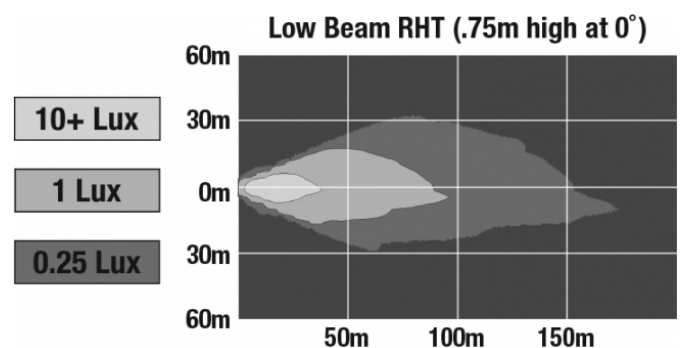

## PRODUCT INFORMATION

<b>Description</b>	12-24V DOT/ECE LED RHT Low Beam Headlight
<b>Height</b>	120.40 mm / 4.74 in
<b>Width</b>	120.40 mm / 4.74 in
<b>Depth</b>	81.53 mm / 3.21 in
<b>Shape</b>	Round
<b>Outer Lens Material</b>	Polycarbonate
<b>Outer Lens Color</b>	Clear
<b>Housing Material</b>	Aluminum
<b>Housing Color</b>	Black
<b>Bezel Color</b>	Black
<b>Connector or Wiring</b>	12" Flying Leads
<b>Mating Connector</b>	n/a
<b>Product Weight</b>	1.50 lbs / 0.68 kgs
<b>Shipping Weight</b>	1.68 lbs / 0.76 kgs

## ELECTRICAL SPECIFICATIONS

<b>Input Voltage</b>	12-24V DC
<b>Operating Voltage</b>	10-30V DC
<b>Black Wire</b>	Ground
<b>Yellow Wire</b>	DRL
<b>White Wire</b>	Low Beam
<b>Current Draw</b>	2.07A @ 12V DC (Low Beam) 0.96A @ 24V DC (Low Beam) 0.44A @ 12V DC (DRL) 0.24A @ 24V DC (DRL)

## PHOTOMETRIC SPECIFICATIONS

<b>Raw Lumen Output</b>	1,690 (Low Beam)
<b>Effective Lumen Output</b>	640 (Low Beam)
<b>Candela Output</b>	40,585 (High Beam); 17,852 (Low Beam)
<b>Beam Pattern(s)</b>	Forward Lighting - Daytime Running Light Forward Lighting - Low Beam (ECE Right Hand)