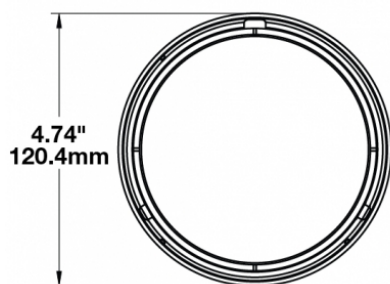

PRODUCT DIMENSIONS

Print date: 2018-01-16

© 2018 J.W. Speaker Corporation • Germantown, WI U.S.A.
www.jwspeaker.com • speaker@jwspeaker.com • 262.251.6660

J.W. SPEAKER
Engineered. Lighting. Solutions.