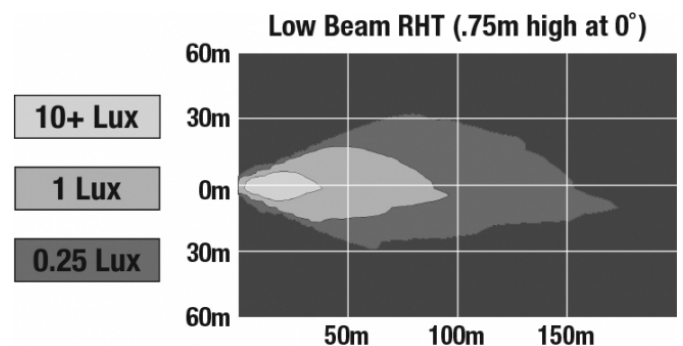

LED Headlights - Model 6130 Evolution

PRODUCT INFORMATION

Description	12-24V DOT/ECE LED RHT Low Beam Headlight
Height	120.40 mm / 4.74 in
Width	120.40 mm / 4.74 in
Depth	81.53 mm / 3.21 in
Shape	Round
Outer Lens Material	Polycarbonate
Outer Lens Color	Clear
Housing Material	Aluminum
Housing Color	Black
Bezel Color	Black
Connector or Wiring	12" Flying Leads
Mating Connector	n/a
Product Weight	1.50 lbs / 0.68 kgs
Shipping Weight	1.68 lbs / 0.76 kgs

ELECTRICAL SPECIFICATIONS

Input Voltage	12-24V DC
Operating Voltage	10-30V DC
Black Wire	Ground
Yellow Wire	DRL
White Wire	Low Beam
Current Draw	2.07A @ 12V DC (Low Beam) 0.96A @ 24V DC (Low Beam) 0.44A @ 12V DC (DRL) 0.24A @ 24V DC (DRL)

REGULATORY STANDARDS COMPLIANCE

Buy America Standards	ECE Reg 112
ECE Reg 87	Eco Friendly
FMVSS 108 Table XIX	IEC IP67

PHOTOMETRIC SPECIFICATIONS

Raw Lumen Output	1,690 (Low Beam)
Effective Lumen Output	640 (Low Beam)
Candela Output	40,585 (High Beam); 17,852 (Low Beam)
Beam Pattern(s)	Forward Lighting - Daytime Running Light Forward Lighting - Low Beam (ECE Right Hand)