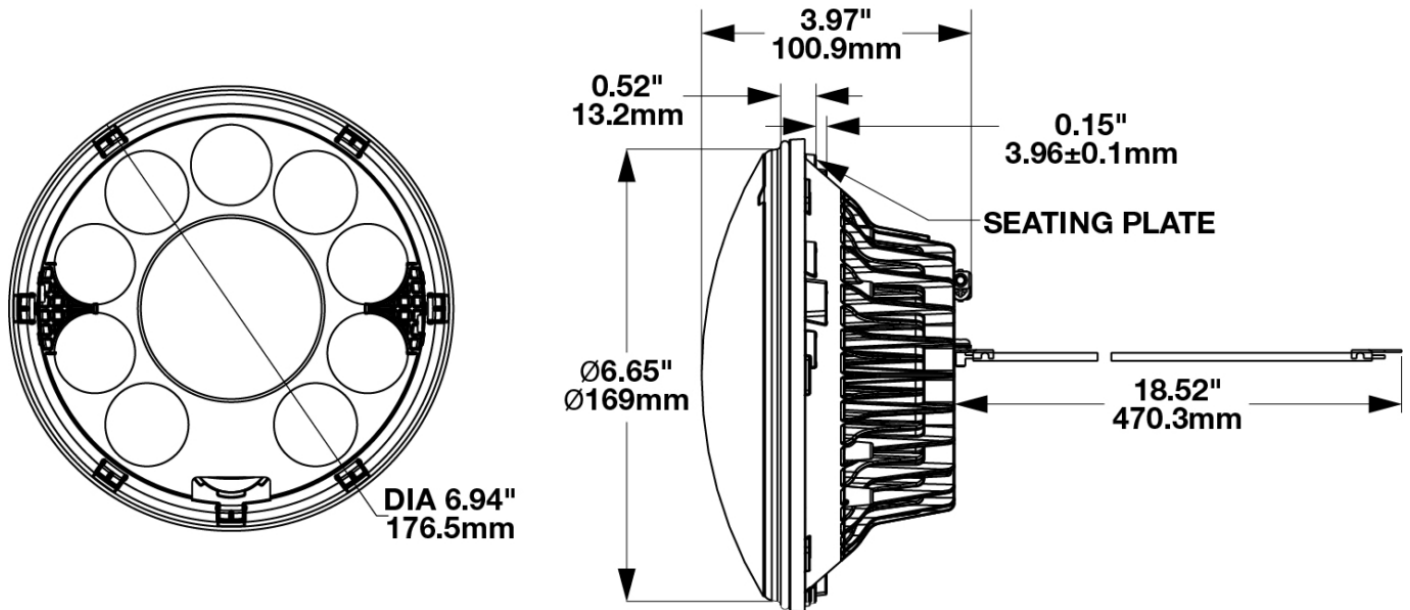

LED Headlight - Model 8770 Locomotive

PRODUCT INFORMATION

Description	24-110V LED Locomotive Headlight with Warm White Spot Beam Pattern & Heated Lens
Height	176.50 mm / 6.95 in
Width	176.50 mm / 6.95 in
Depth	101.00 mm / 3.98 in
Shape	Round
Outer Lens Material	Polycarbonate
Outer Lens Color	Clear
Housing Material	Aluminum
Housing Color	Gray
Bezel Color	Black
Mounting Type	Panel
Retrofits	2D1 "PAR56" or 7" Round Headlights
Minimum Operating Temperature	-40 °C / -40 °F
Maximum Operating Temperature	65 °C / 149 °F
Product Weight	2.60 lbs / 1.18 kgs
Shipping Weight	3.06 lbs / 1.39 kgs

PRODUCT DIMENSIONS

ELECTRICAL SPECIFICATIONS

Input Voltage	24-110V DC
Operating Voltage	18-130V DC
Transient Spike Protection	330V Peak @ 1 HZ-100 Pulses
Current Draw	3.20A @ 24V DC (High Output) 1.20A @ 75V DC (High Output) 0.85A @ 110V DC (High Output) 2.60A @ 24V DC (Low Output) 0.85A @ 75V DC (Low Output) 0.75A @ 110V DC (Low Output)

IEC IP66

PHOTOMETRIC SPECIFICATIONS

Raw Lumen Output	High: 3,450, Low 640
Effective Lumen Output	High: 2,600, Low: 260
Candela Output	High: 215,000, Low: 7,000
Beam Pattern(s)	Forward Lighting - Spot

PRODUCT WARNINGS