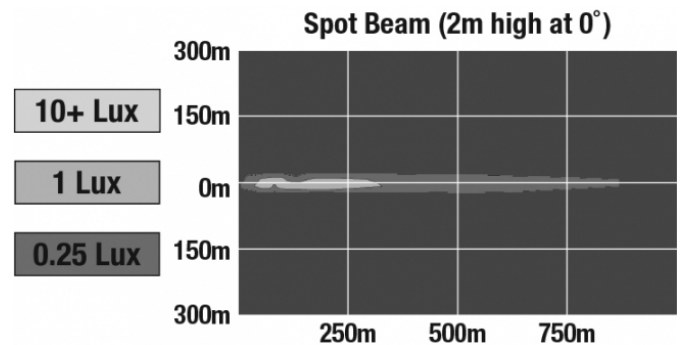

LED Headlight - Model 8770 Locomotive

PRODUCT INFORMATION

Description	24-110V LED Locomotive Headlight with Warm White Spot Beam Pattern & Heated Lens
Height	176.50 mm / 6.95 in
Width	176.50 mm / 6.95 in
Depth	101.00 mm / 3.98 in
Shape	Round
Outer Lens Material	Polycarbonate
Outer Lens Color	Clear
Housing Material	Aluminum
Housing Color	Gray
Bezel Color	Black
Mounting Type	Panel
Retrofits	2D1 "PAR56" or 7" Round Headlights
Minimum Operating Temperature	-40 °C / -40 °F
Maximum Operating Temperature	65 °C / 149 °F
Product Weight	2.60 lbs / 1.18 kgs
Shipping Weight	3.06 lbs / 1.39 kgs

IEC IP66

PHOTOMETRIC SPECIFICATIONS

Raw Lumen Output	High: 3,450, Low 640
Effective Lumen Output	High: 2,600, Low: 260
Candela Output	High: 215,000, Low: 7,000
Beam Pattern(s)	Forward Lighting - Spot

PRODUCT WARNINGS