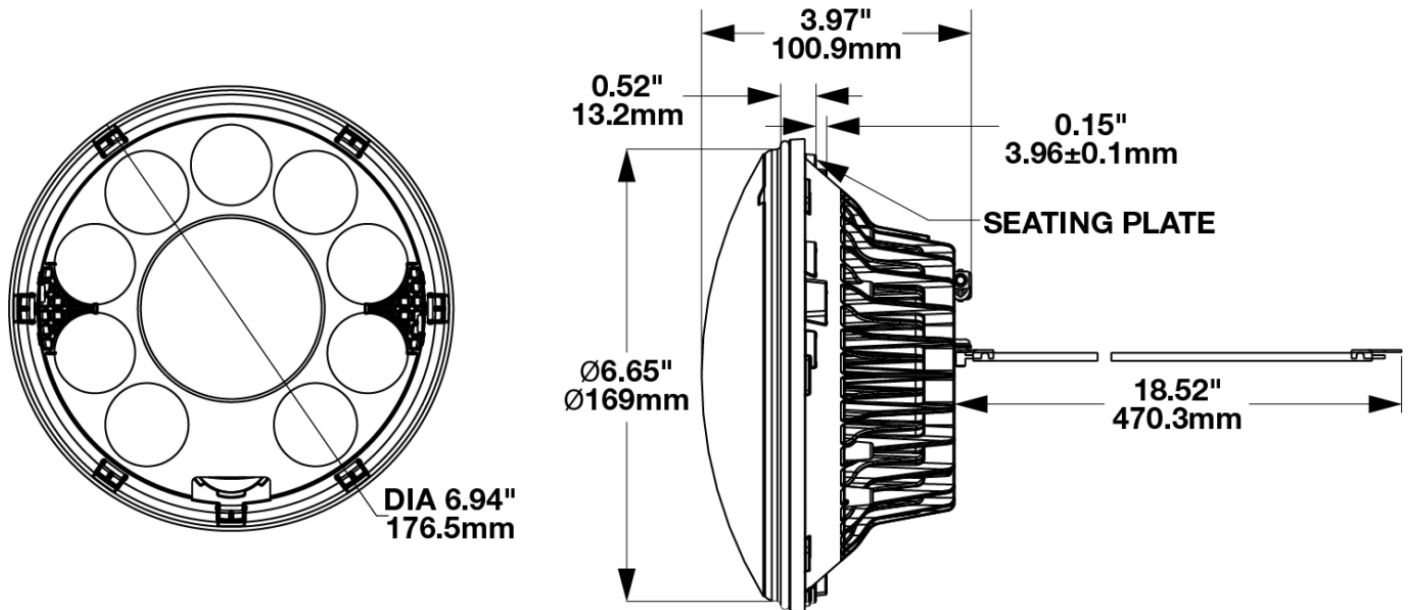

LED Headlight - Model 8770 Locomotive

PRODUCT INFORMATION

Description	24-110V LED Locomotive Headlight with Warm White Spot Beam Pattern with no EOL
Height	176.50 mm / 6.95 in
Width	176.50 mm / 6.95 in
Depth	101.00 mm / 3.98 in
Shape	Round
Outer Lens Material	Polycarbonate
Outer Lens Color	Clear
Housing Material	Aluminum
Housing Color	Gray
Bezel Color	Black
Mounting Type	Panel
Retrofits	2D1 "PAR56" or 7" Round Headlights
Minimum Operating Temperature	-40 °C / -40 °F
Maximum Operating Temperature	65 °C / 149 °F
Product Weight	2.60 lbs / 1.18 kgs
Shipping Weight	3.06 lbs / 1.39 kgs

PRODUCT DIMENSIONS

ELECTRICAL SPECIFICATIONS

Input Voltage	24-110V DC
Operating Voltage	18-130V DC
Transient Spike Protection	330V Peak @ 1 HZ-100 Pulses
Current Draw	3.20A @ 24V DC (High Output) 1.20A @ 75V DC (High Output) 0.85A @ 110V DC (High Output) 2.60A @ 24V DC (Low Output) 0.85A @ 75V DC (Low Output) 0.75A @ 110V DC (Low Output)

Buy America Standards
IEC IP66

Eco Friendly

PHOTOMETRIC SPECIFICATIONS

Raw Lumen Output	High: 3,450, Low: 640
Effective Lumen Output	High: 2,600, Low: 260
Candela Output	High: 215,000, Low: 7,000
Beam Pattern(s)	Forward Lighting - Spot