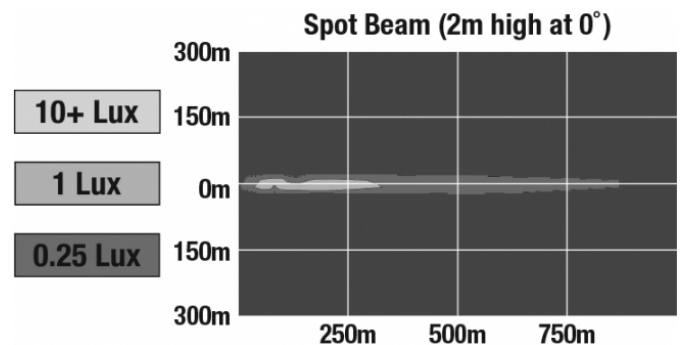

LED Headlight - Model 8770 Locomotive

PRODUCT INFORMATION

Description	24-110V LED Locomotive Headlight with Warm White Spot Beam Pattern with no EOL
Height	176.50 mm / 6.95 in
Width	176.50 mm / 6.95 in
Depth	101.00 mm / 3.98 in
Shape	Round
Outer Lens Material	Polycarbonate
Outer Lens Color	Clear
Housing Material	Aluminum
Housing Color	Gray
Bezel Color	Black
Mounting Type	Panel
Retrofits	2D1 "PAR56" or 7" Round Headlights
Minimum Operating Temperature	-40 °C / -40 °F
Maximum Operating Temperature	65 °C / 149 °F
Product Weight	2.60 lbs / 1.18 kgs
Shipping Weight	3.06 lbs / 1.39 kgs

Buy America Standards
IEC IP66

Eco Friendly

PHOTOMETRIC SPECIFICATIONS

Raw Lumen Output	High: 3,450, Low: 640
Effective Lumen Output	High: 2,600, Low: 260
Candela Output	High: 215,000, Low: 7,000
Beam Pattern(s)	Forward Lighting - Spot